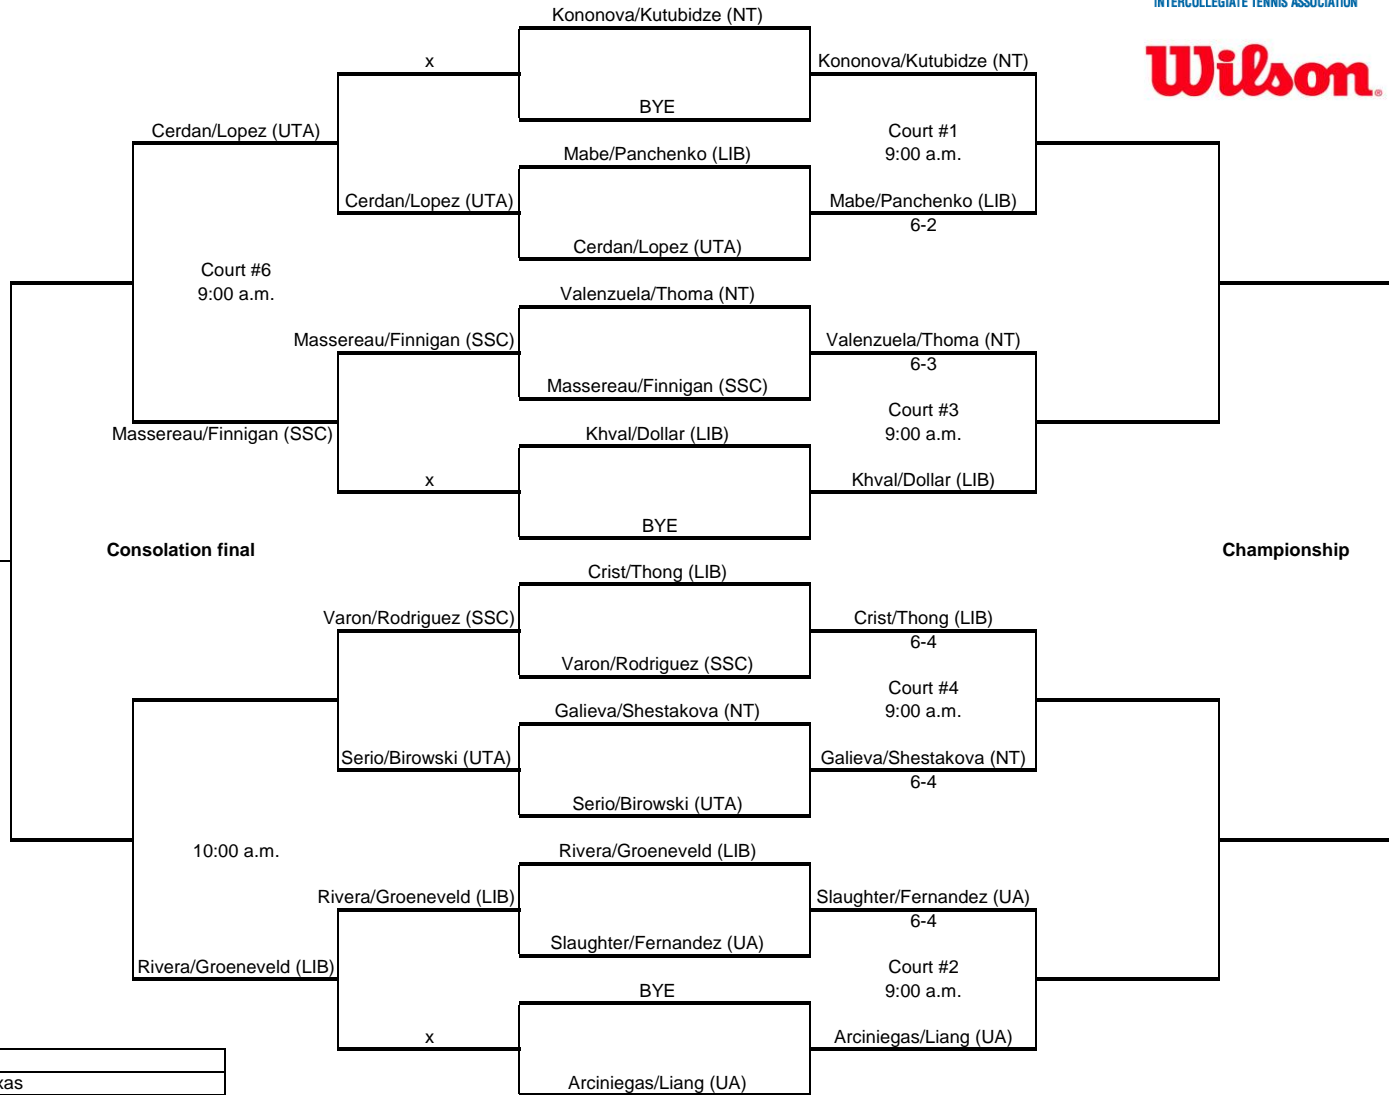

**Wild West Open Shootout II**  
*An Intercollegiate Tennis Association Sanctioned Event*  
 Hosted by North Texas -- Nov. 6-8, 2015  
**Doubles Draw**

Team Codes	
NT	North Texas
CCCC	Collin County Community College
LIB	Liberty University
SSC	Seminole State College
TCU	Texas Christian University
UTA	UT Arlington
UA	Unattached Competitor

**Wild West Open Shootout II**  
 An Intercollegiate Tennis Association Sanctioned Event  
 Hosted by North Texas -- Nov. 6-8, 2015  
 Flight A Singles Draw

Team Codes	
NT	North Texas
CCCC	Collin County Community College
LIB	Liberty University
SSC	Seminole State College
TCU	Texas Christian University
UTA	UT Arlington
UA	Unattached Competitor

**Wild West Open Shootout II**  
 An Intercollegiate Tennis Association Sanctioned Event  
 Hosted by North Texas -- Nov. 6-8, 2015  
 Flight B Singles Draw

Team Codes	
NT	North Texas
CCCC	Collin County Community College
LIB	Liberty University
SSC	Seminole State College
TCU	Texas Christian University
UTA	UT Arlington
UA	Unattached Competitor