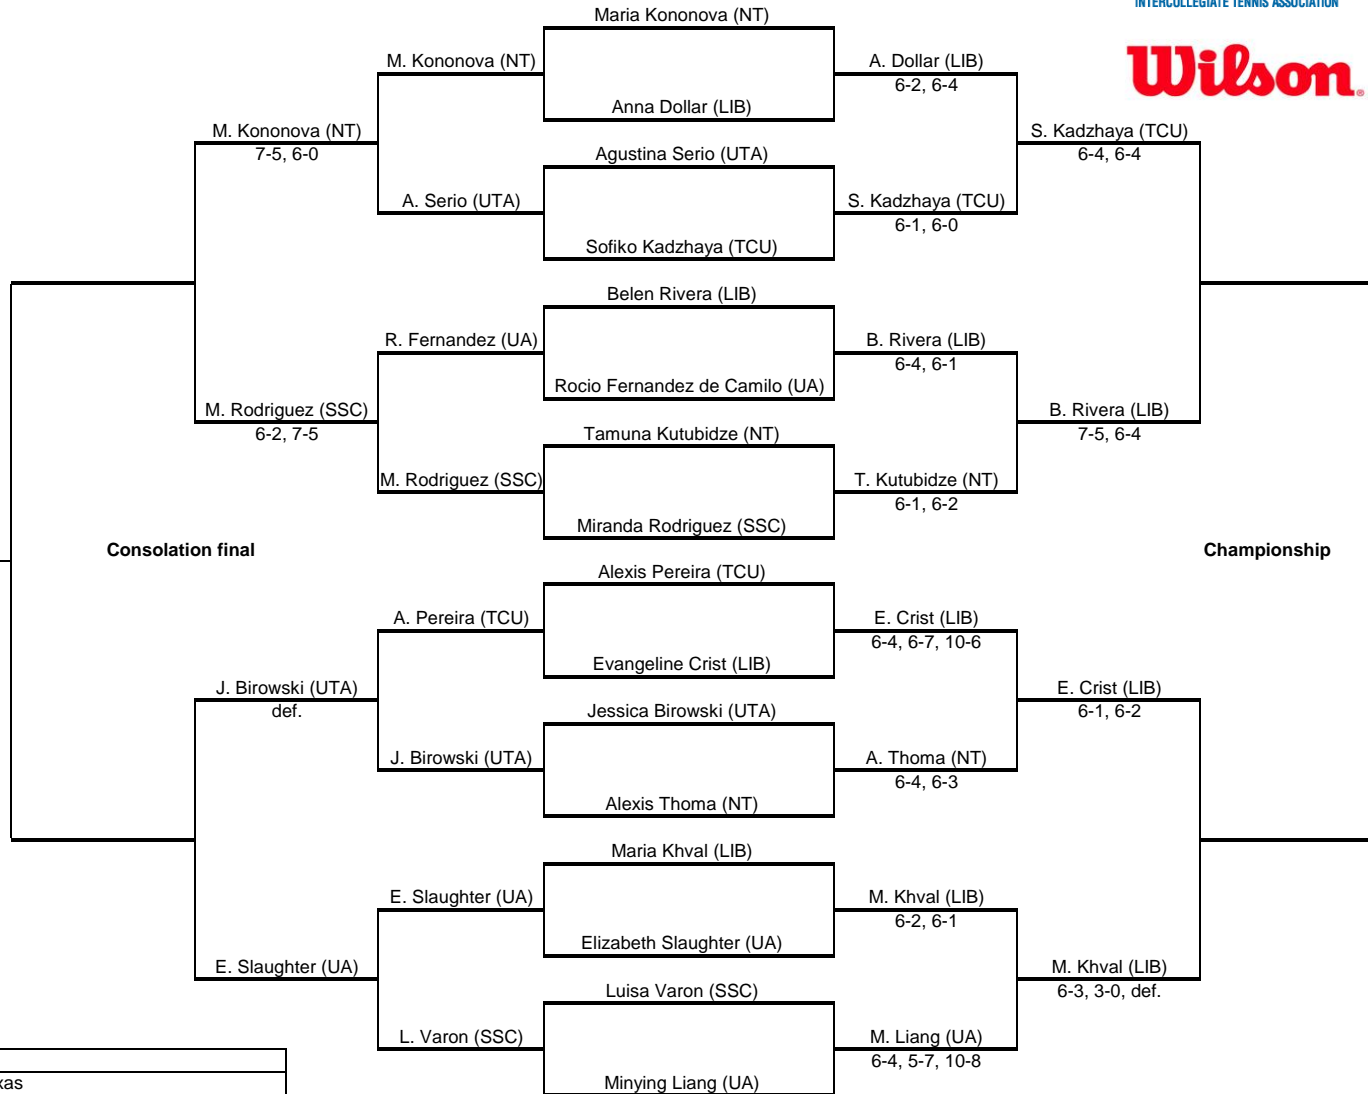

**Wild West Open Shootout II**  
*An Intercollegiate Tennis Association Sanctioned Event*  
 Hosted by North Texas -- Nov. 6-8, 2015  
**Doubles Draw**

Team Codes	
NT	North Texas
CCCC	Collin County Community College
LIB	Liberty University
SSC	Seminole State College
TCU	Texas Christian University
UTA	UT Arlington
UA	Unattached Competitor

**Wild West Open Shootout II**  
 An Intercollegiate Tennis Association Sanctioned Event  
 Hosted by North Texas -- Nov. 6-8, 2015  
 Flight A Singles Draw

Team Codes	
NT	North Texas
CCCC	Collin County Community College
LIB	Liberty University
SSC	Seminole State College
TCU	Texas Christian University
UTA	UT Arlington
UA	Unattached Competitor

**Wild West Open Shootout II**  
 An Intercollegiate Tennis Association Sanctioned Event  
 Hosted by North Texas -- Nov. 6-8, 2015  
 Flight B Singles Draw

Team Codes	
NT	North Texas
CCCC	Collin County Community College
LIB	Liberty University
SSC	Seminole State College
TCU	Texas Christian University
UTA	UT Arlington
UA	Unattached Competitor