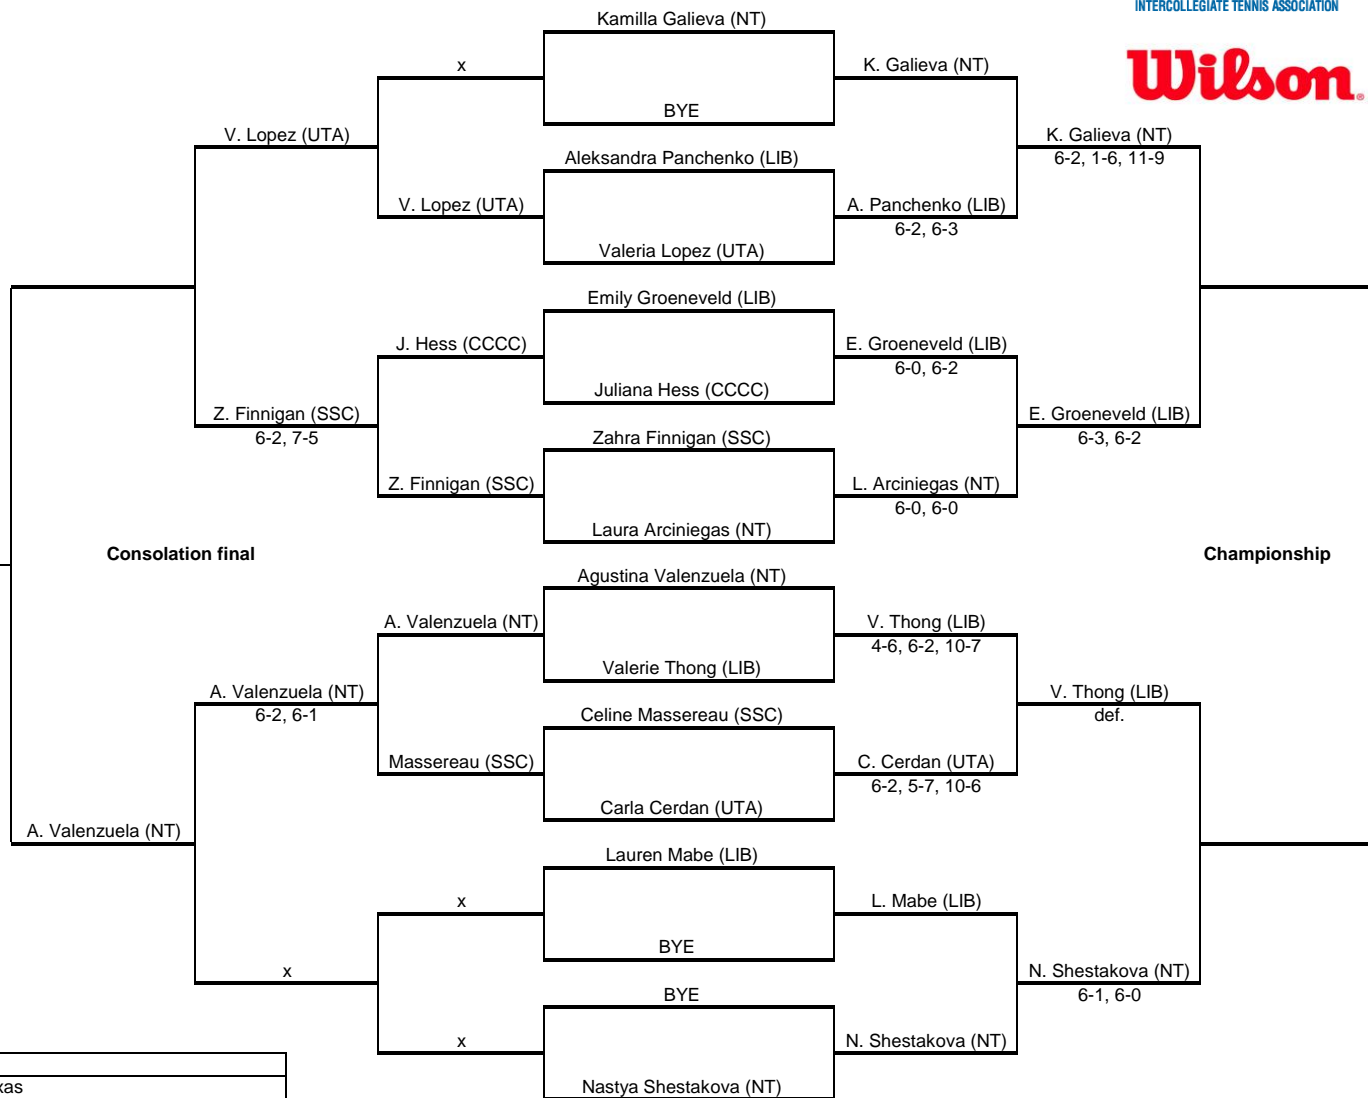

**Wild West Open Shootout II**  
*An Intercollegiate Tennis Association Sanctioned Event*  
 Hosted by North Texas -- Nov. 6-8, 2015  
**Doubles Draw**

Team Codes	
NT	North Texas
CCCC	Collin County Community College
LIB	Liberty University
SSC	Seminole State College
TCU	Texas Christian University
UTA	UT Arlington
UA	Unattached Competitor

**Wild West Open Shootout II**  
 An Intercollegiate Tennis Association Sanctioned Event  
 Hosted by North Texas -- Nov. 6-8, 2015  
 Flight A Singles Draw

Team Codes	
NT	North Texas
CCCC	Collin County Community College
LIB	Liberty University
SSC	Seminole State College
TCU	Texas Christian University
UTA	UT Arlington
UA	Unattached Competitor

**Wild West Open Shootout II**  
 An Intercollegiate Tennis Association Sanctioned Event  
 Hosted by North Texas -- Nov. 6-8, 2015  
 Flight B Singles Draw

Team Codes	
NT	North Texas
CCCC	Collin County Community College
LIB	Liberty University
SSC	Seminole State College
TCU	Texas Christian University
UTA	UT Arlington
UA	Unattached Competitor