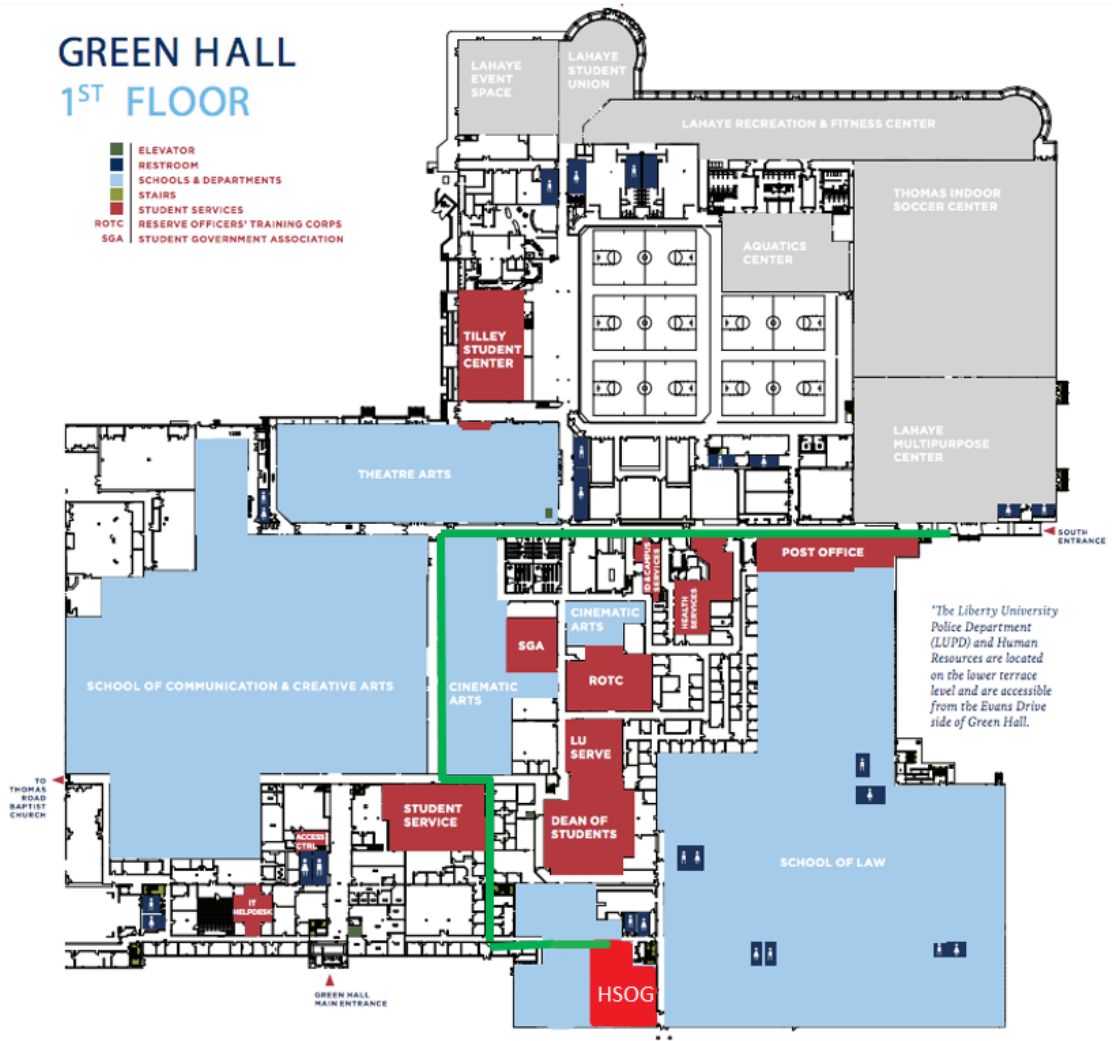

# GREEN HALL 1<sup>ST</sup> FLOOR

- ELEVATOR
- RESTROOM
- SCHOOLS & DEPARTMENTS
- STAIRS
- STUDENT SERVICES
- ROTC RESERVE OFFICERS' TRAINING CORPS
- SGA STUDENT GOVERNMENT ASSOCIATION

*The Liberty University Police Department (LUPD) and Human Resources are located on the lower terrace level and are accessible from the Evans Drive side of Green Hall.*