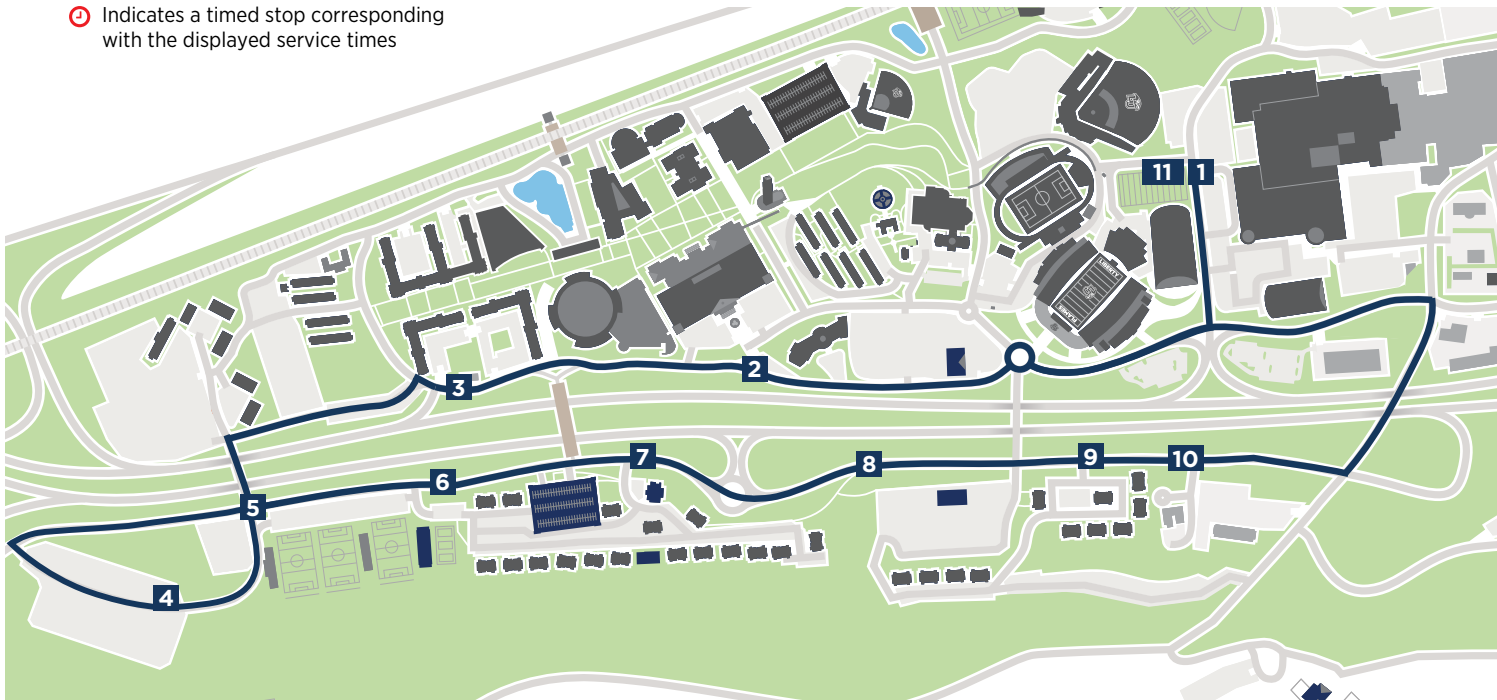

### STOPS SERVICED

1. Green Hall Transfer Center 
2. DeMoss Hall
3. Residential Commons I and II
4. East Campus Satellite Lot
5. East Athletic Overflow
6. East Campus Intramural Fields
7. David's Place
8. Liberty Mountain Drive
9. East Campus Drive
10. Liberty Godparent Home
11. Green Hall Transfer Center

### SERVICE TIMES

<b>MONDAY-FRIDAY</b> <i>(from East Campus Satellite Lot)</i>	6:30 a.m.–6 p.m.
<i>Minutes Between Buses</i>	10

<b>MONDAY-FRIDAY</b>	6–10 p.m.
<i>Minutes Between Buses</i>	20

<b>UNIVERSITY BREAKS</b>	7 a.m.–8 p.m.
<i>Minutes Between Buses</i>	20

<b>LAST DEPARTURE</b>	
<i>Green Hall</i>	10 p.m.

 Indicates a timed stop corresponding with the displayed service times

**Liberty Transit Services**

(434) 592-3640

Transit@liberty.edu

Liberty.edu/Transit

 /LUTransit