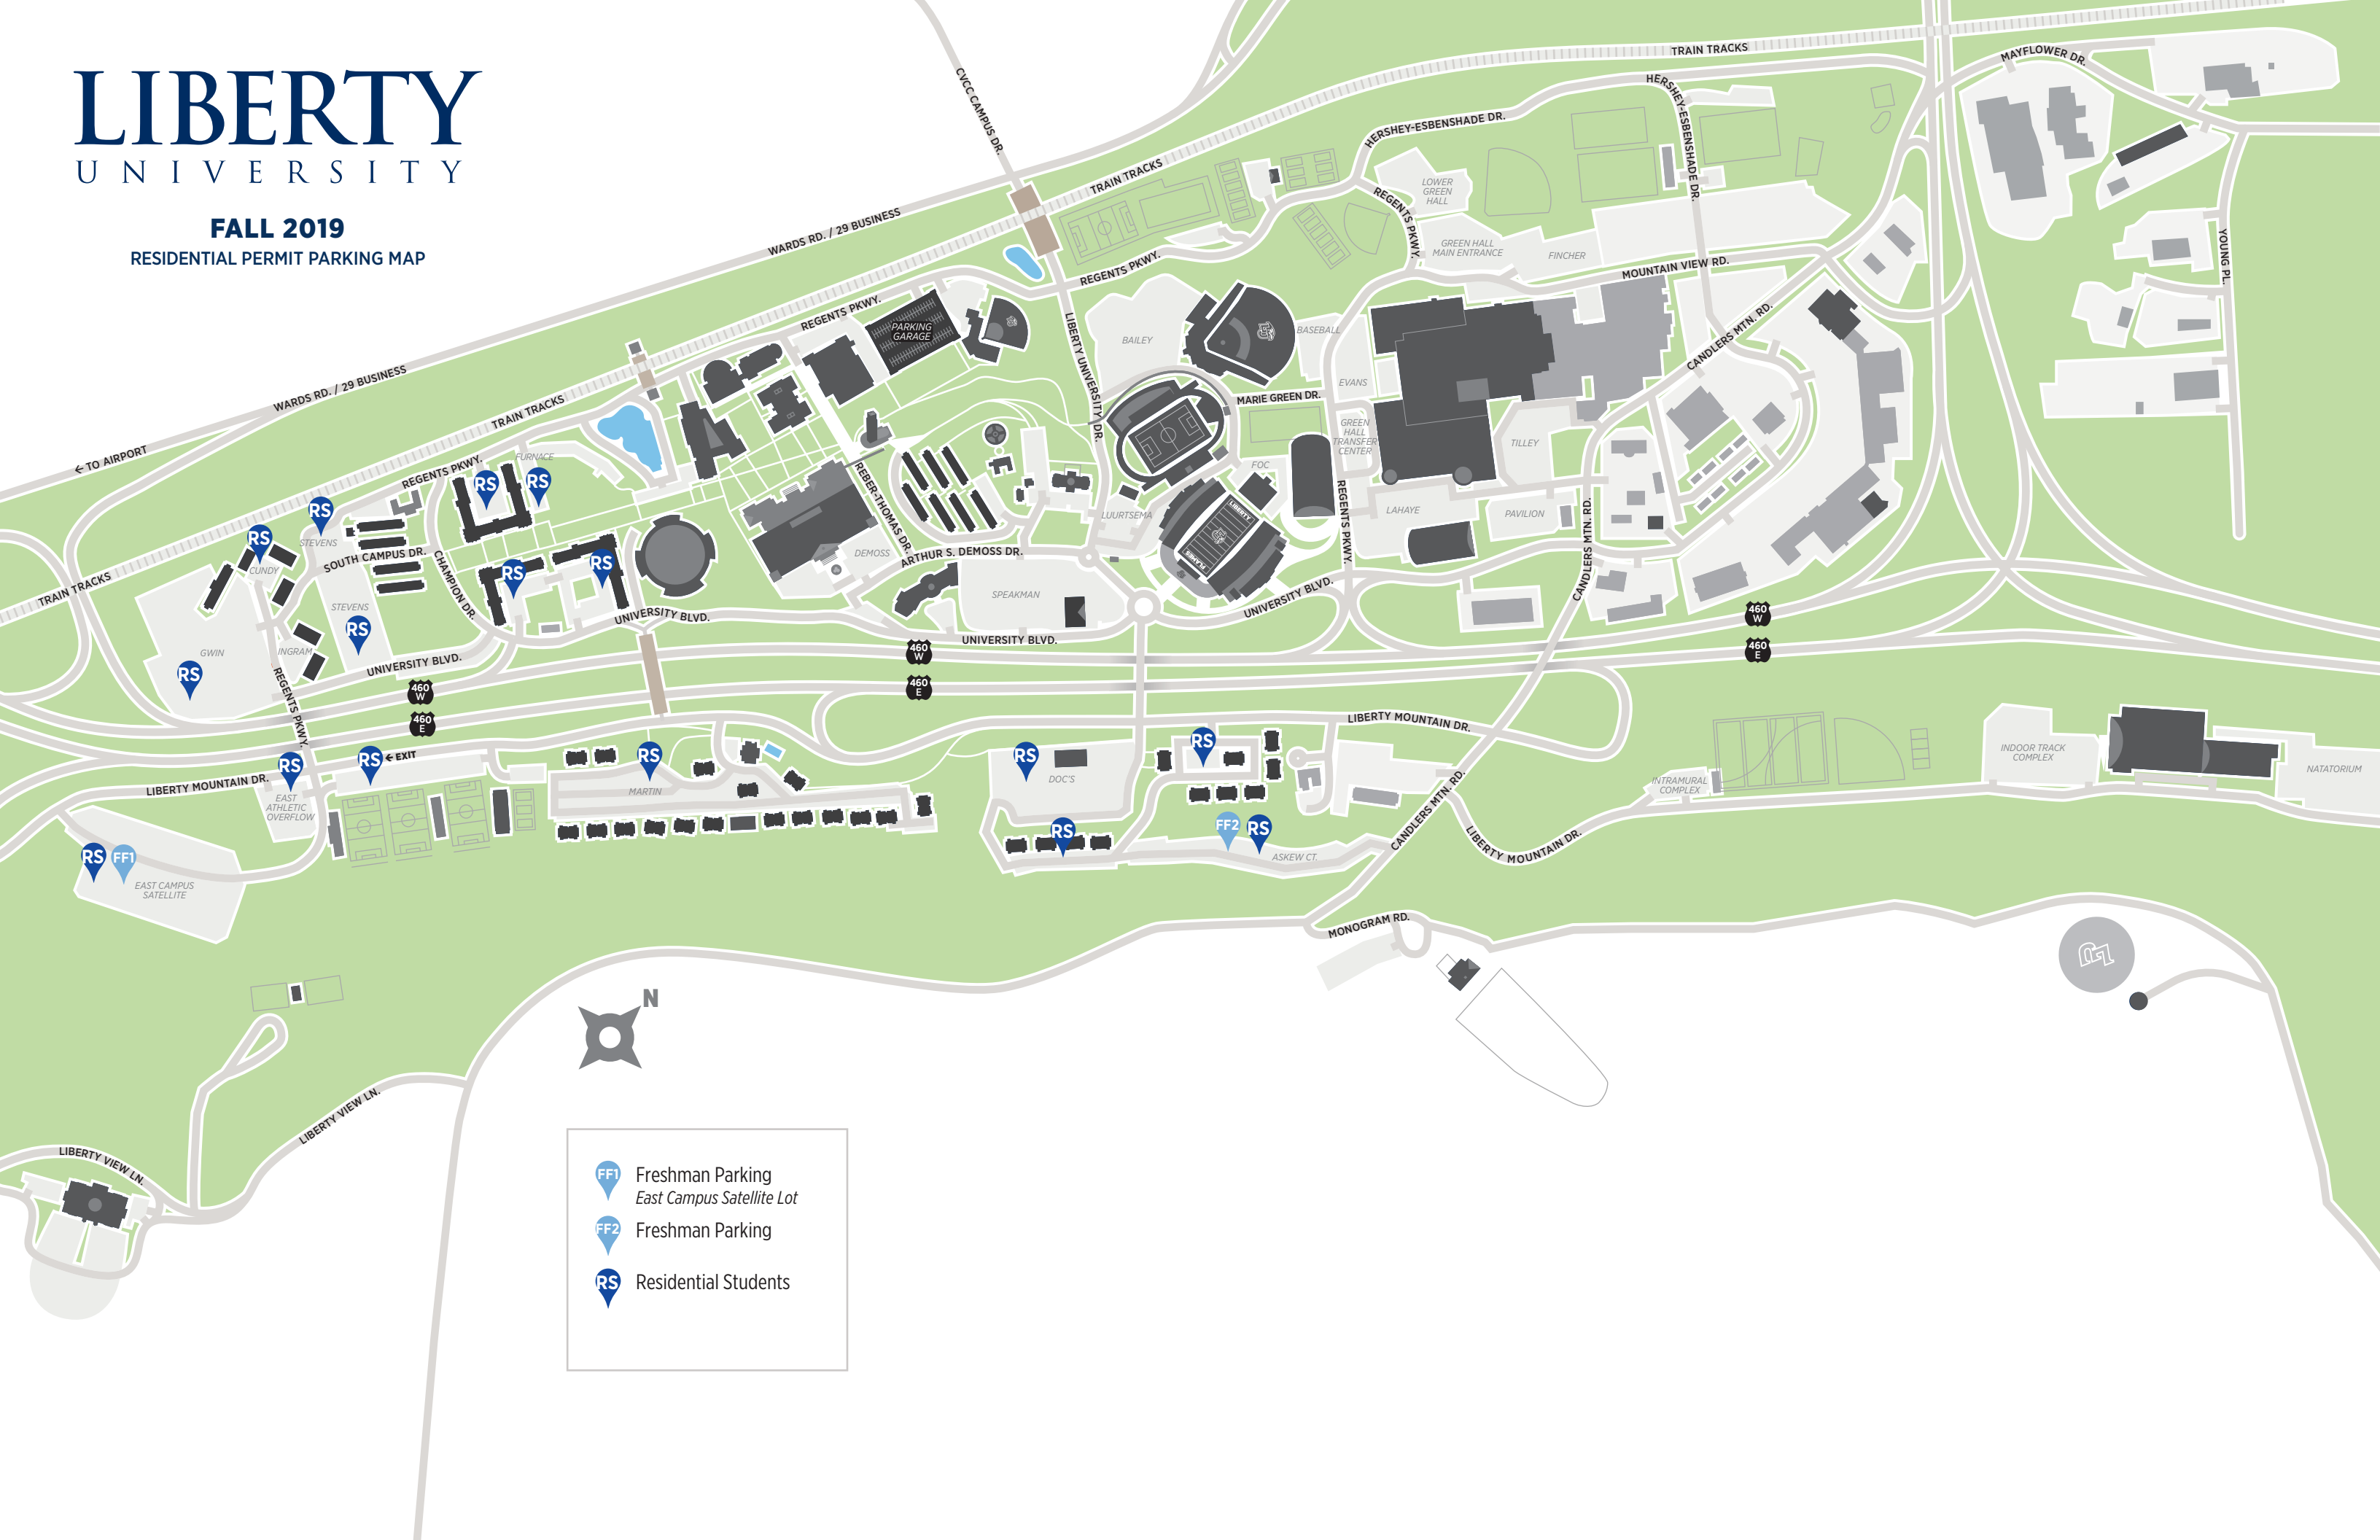

LIBERTY UNIVERSITY

FALL 2019
RESIDENTIAL PERMIT PARKING MAP

-  Freshman Parking
East Campus Satellite Lot
-  Freshman Parking
-  Residential Students