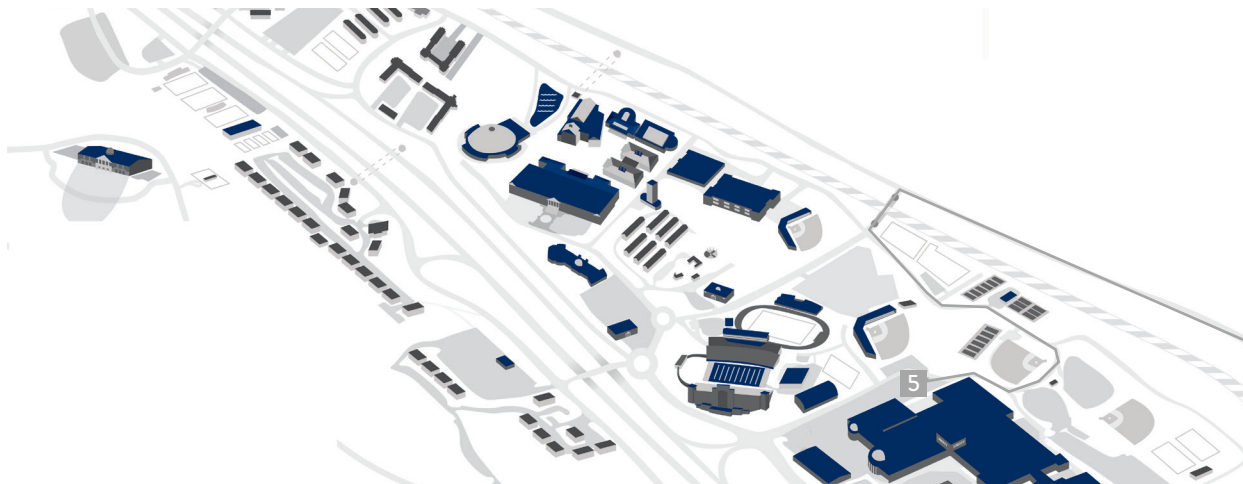

TRACK BUSES >>

STOPS SERVICED

1. Old Mill
2. Forestbrook
3. Walden Pond
4. Park Place
5. Green Hall

SERVICE TIMES (after first round)

WEEKDAYS	8 a.m.-9 p.m.
Minutes Between Buses	60

WEEKENDS	<i>This route does not operate on weekends.</i>
-----------------	---

UNIVERSITY BREAKS	<i>This route does not operate on breaks.</i>
--------------------------	---

FIRST DEPARTURE TIME

Old Mill	7:00 a.m.	
Forestbrook	7:05 a.m.	
Walden Pond	7:10 a.m.	
Park Place	7:25 a.m.	
Green Hall	8 a.m.	

LAST DEPARTURES	
<i>Green Hall</i>	9 p.m.

- 1 Not on map
- 2 Not on map
- 3 Not on map
- 4 Not on map

Liberty Transit Services

(434) 592-3640

Transit@liberty.edu

Liberty.edu/Transit

 /LibertyTransit

 /LUTransit