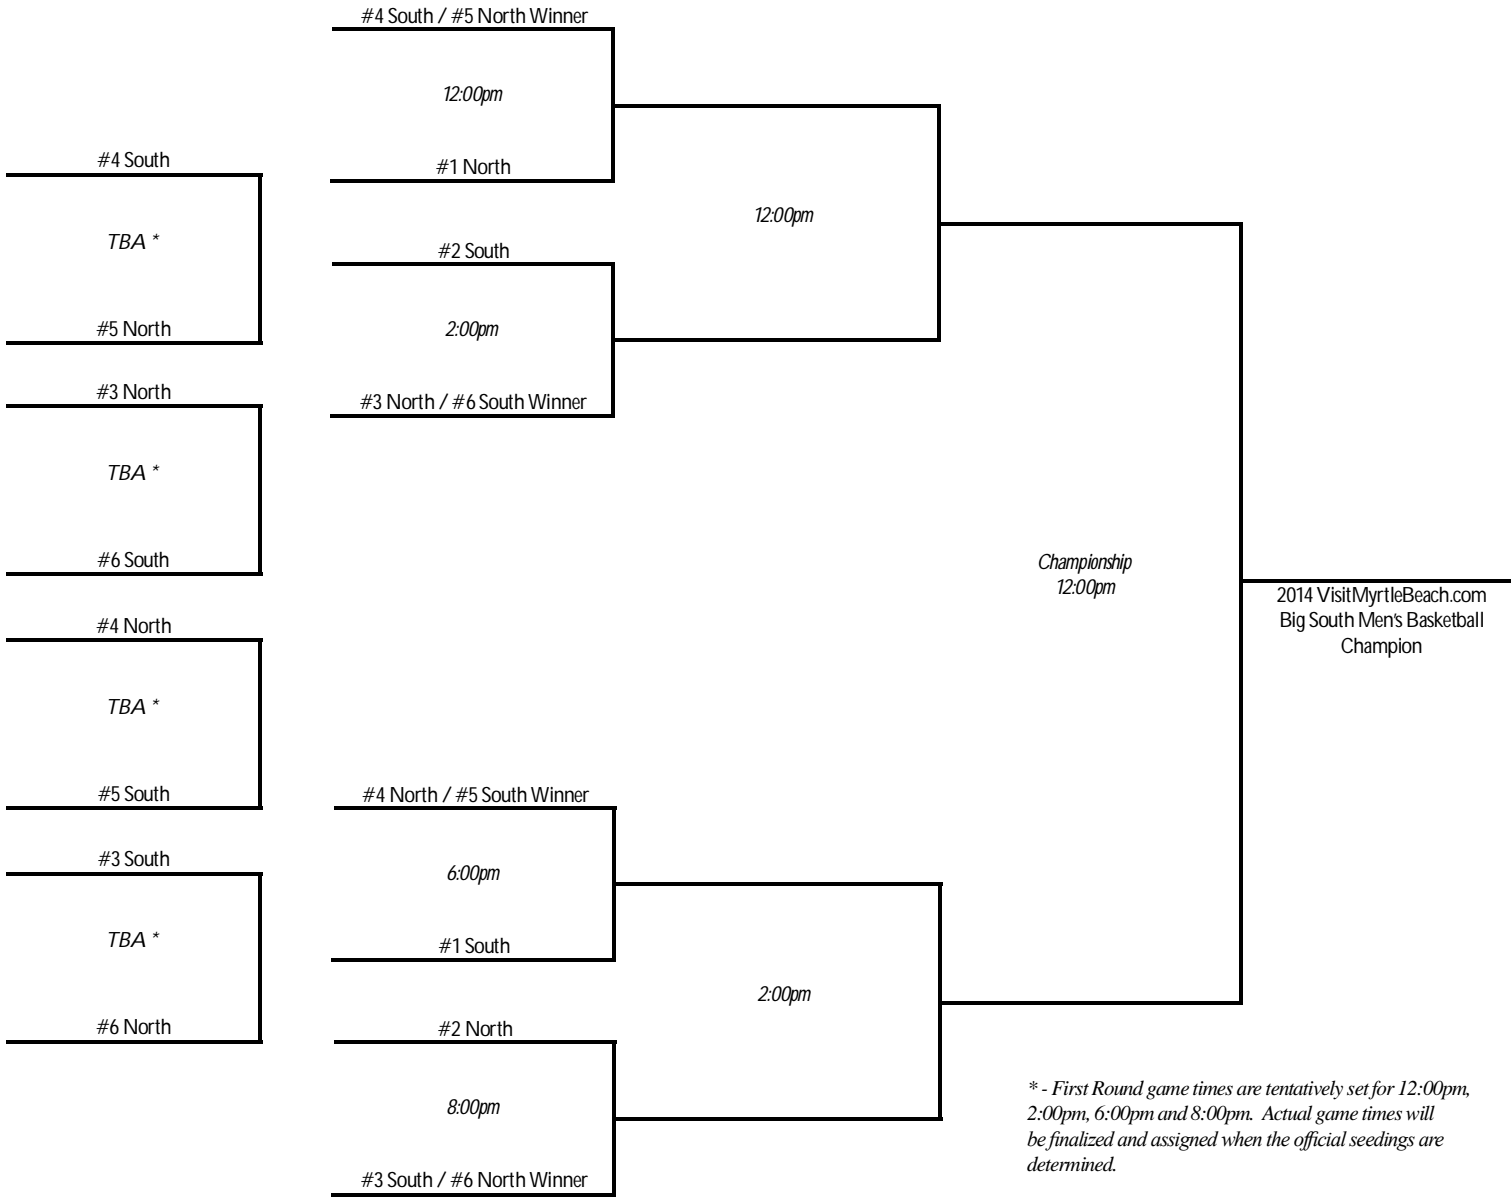

Semifinals
(Games 9-10)

Sunday, March 9

Championship
(Game 11)

* - First Round game times are tentatively set for 12:00pm, 2:00pm, 6:00pm and 8:00pm. Actual game times will be finalized and assigned when the official seedings are determined.