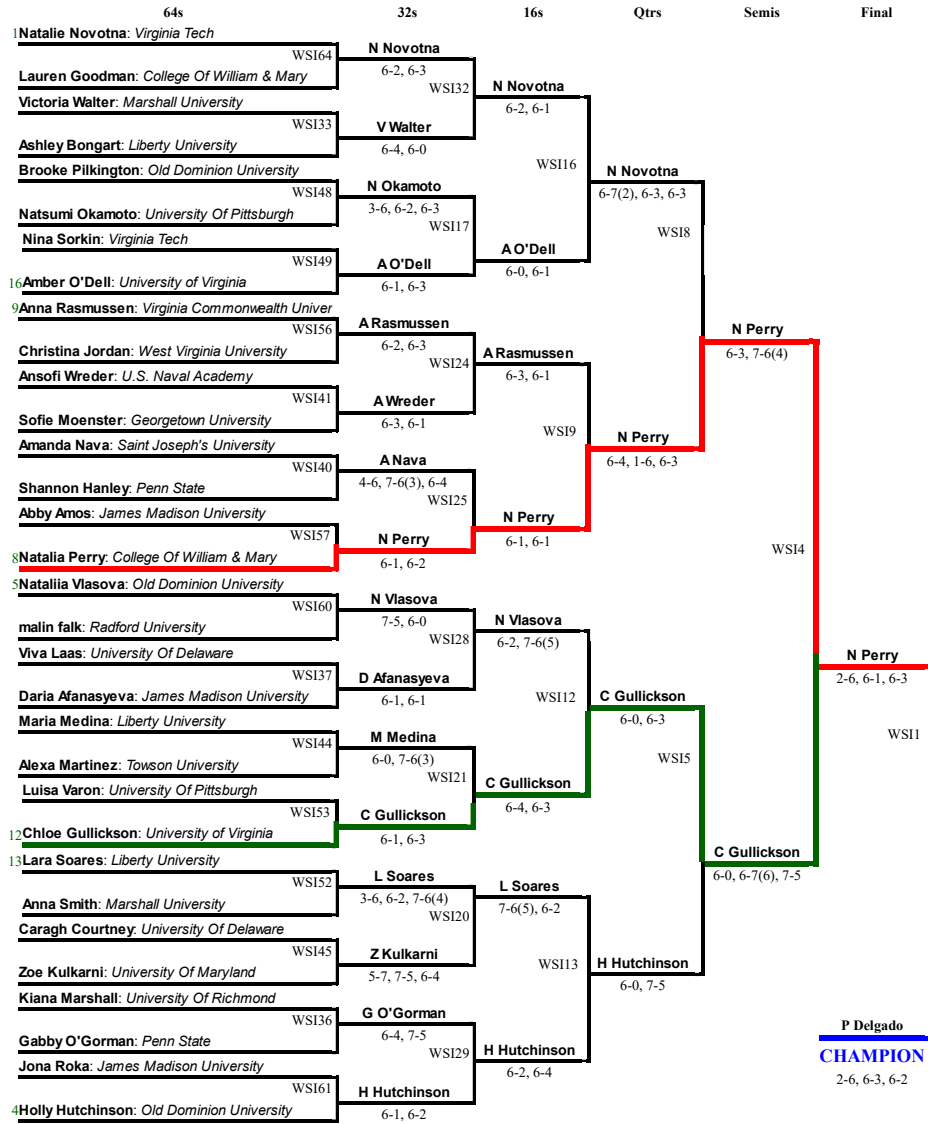

Tennis (College): ITA DI Atlantic Women's Regional Championships

(WSI) Women's Singles - Division I
Single Elimination with Consolation