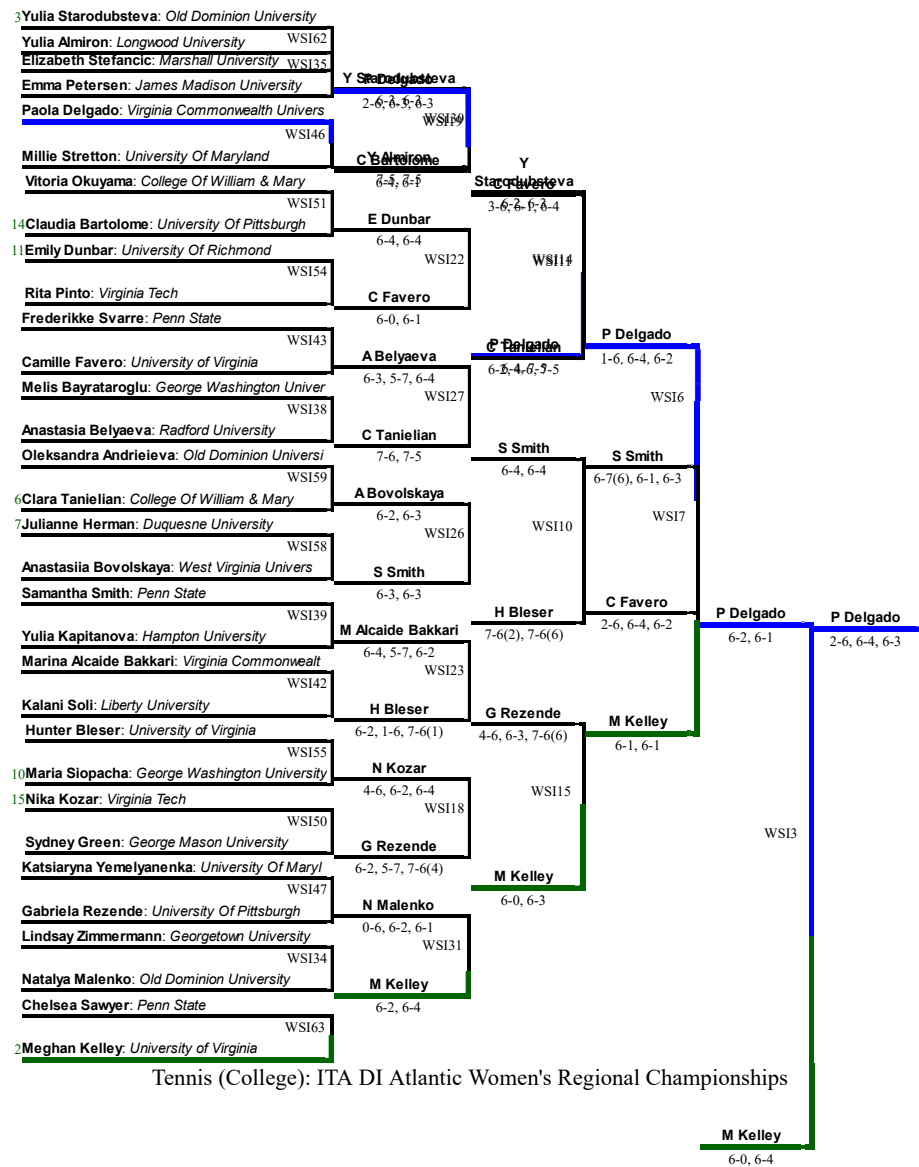

Tennis (College): ITA DI Atlantic Women's Regional Championships