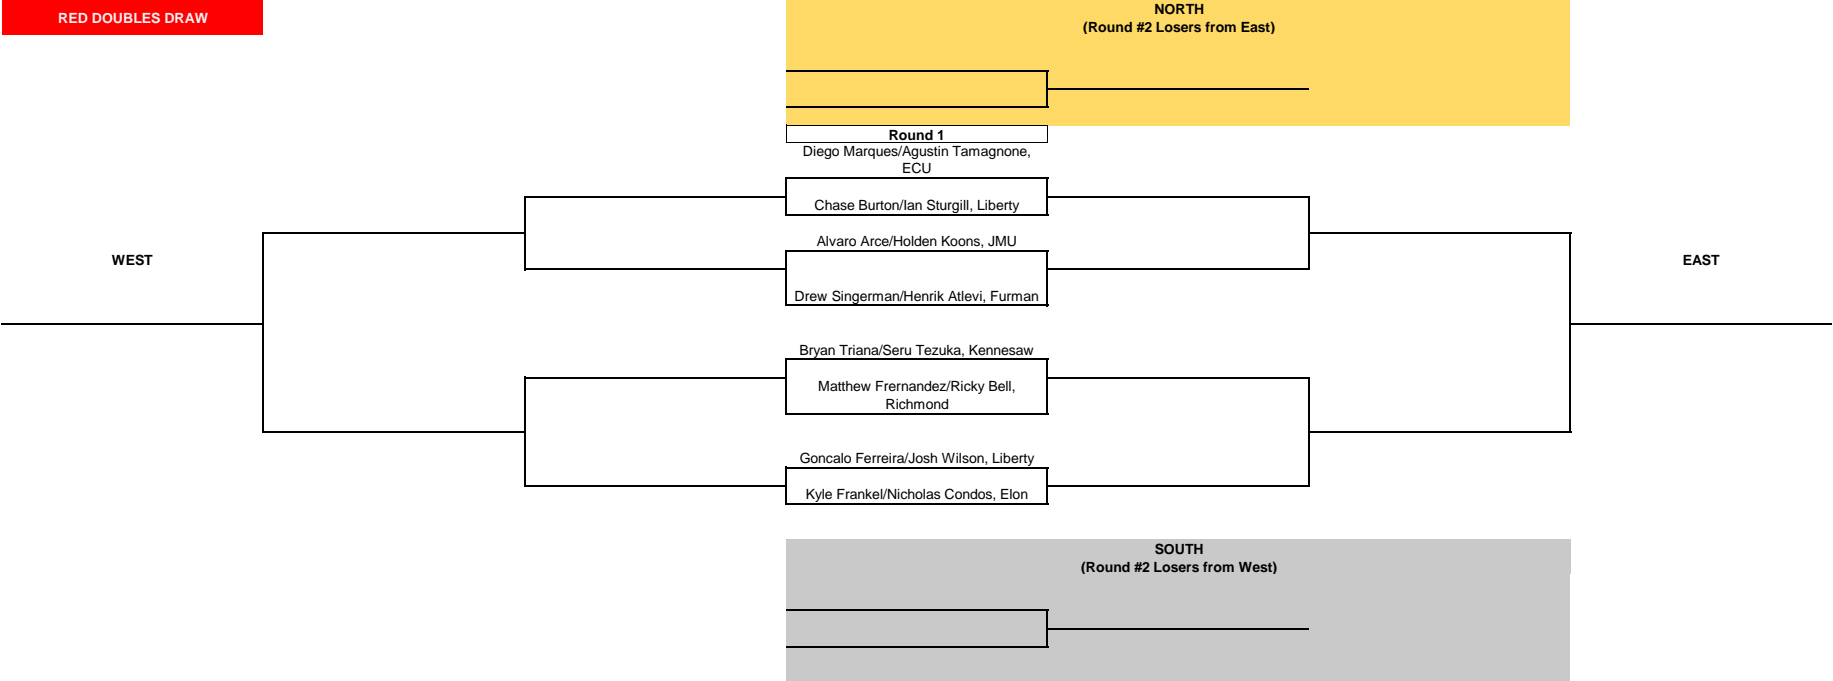

RED DOUBLES DRAW

NORTH
(Round #2 Losers from East)

Round 1
Diego Marques/Agustin Tamagnone,
ECU

Chase Burton/Ian Sturgill, Liberty

Alvaro Arce/Holden Koons, JMU

Drew Singerman/Henrik Atlevi, Furman

Bryan Triana/Seru Tezuka, Kennesaw

Matthew Frernandez/Ricky Bell,
Richmond

Goncalo Ferreira/Josh Wilson, Liberty

Kyle Frankel/Nicholas Condos, Elon

SOUTH
(Round #2 Losers from West)

WHITE DOUBLES DRAW

BLUE DOUBLES DRAW

WHITE DRAW