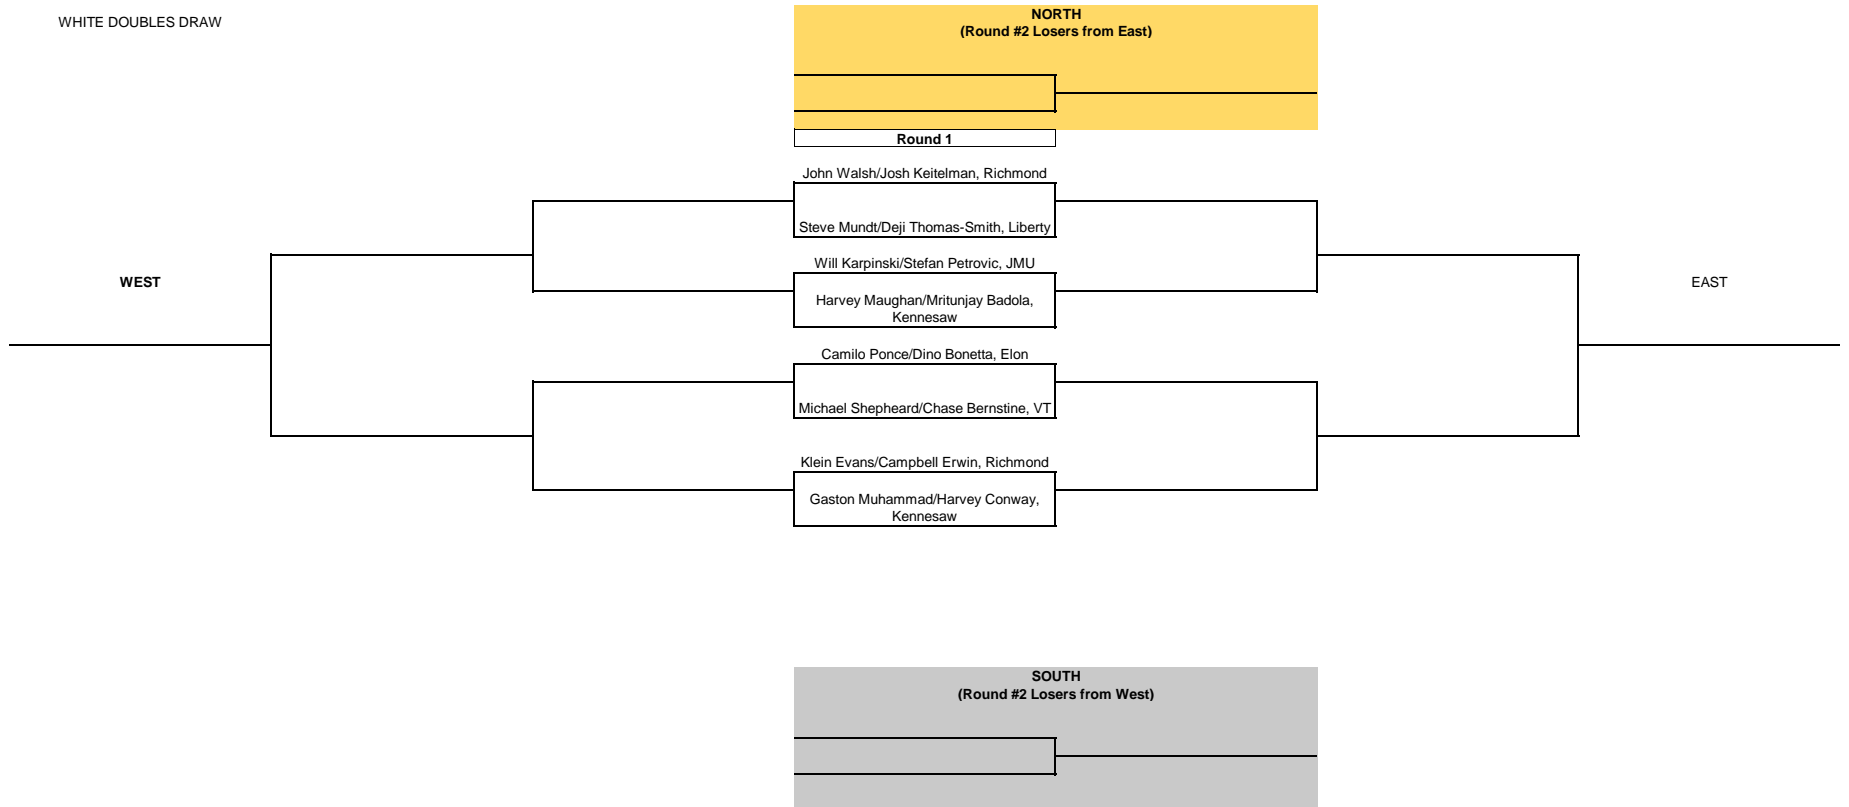

RED DOUBLES DRAW

NORTH
(Round #2 Losers from East)

Round 1
Diego Marques/Agustin Tamagnone,
ECU

Chase Burton/Ian Sturgill, Liberty

Alvaro Arce/Holden Koons, JMU

Drew Singerman/Henrik Atlevi, Furman

Bryan Triana/Seru Tezuka, Kennesaw

Matthew Frernandez/Ricky Bell,
Richmond

Goncalo Ferreira/Josh Wilson, Liberty

Kyle Frankel/Nicholas Condos, Elon

SOUTH
(Round #2 Losers from West)

WHITE DOUBLES DRAW

BLUE DOUBLES DRAW

WHITE DRAW