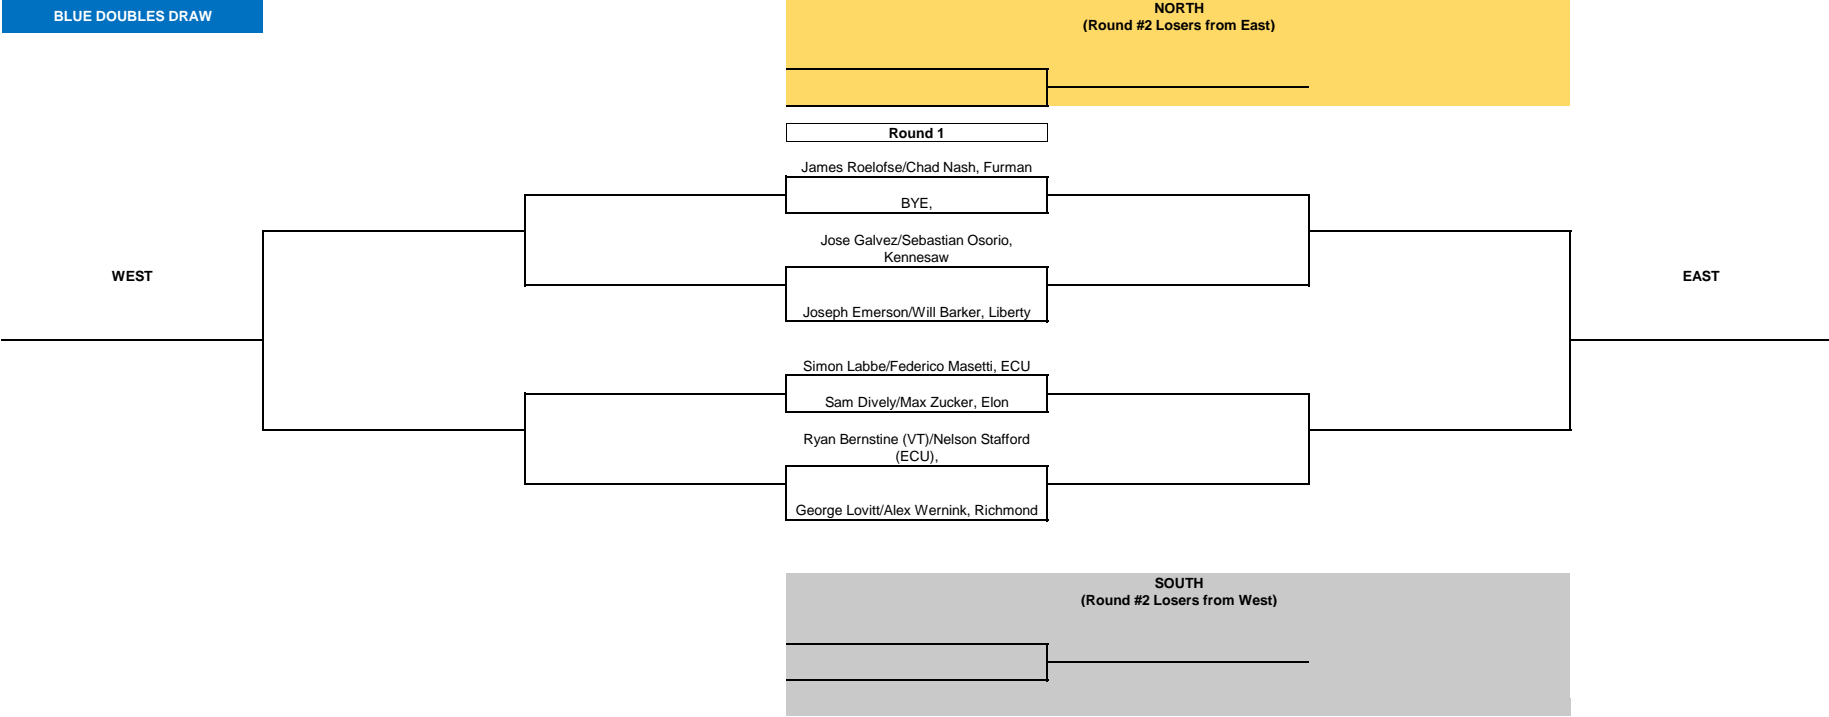

RED DOUBLES DRAW

NORTH
(Round #2 Losers from East)

Round 1
Diego Marques/Agustin Tamagnone,
ECU

Chase Burton/Ian Sturgill, Liberty

Alvaro Arce/Holden Koons, JMU

Drew Singerman/Henrik Atlevi, Furman

Bryan Triana/Seru Tezuka, Kennesaw

Matthew Frernandez/Ricky Bell,
Richmond

Goncalo Ferreira/Josh Wilson, Liberty

Kyle Frankel/Nicholas Condos, Elon

SOUTH
(Round #2 Losers from West)

WHITE DOUBLES DRAW

BLUE DOUBLES DRAW

WHITE DRAW