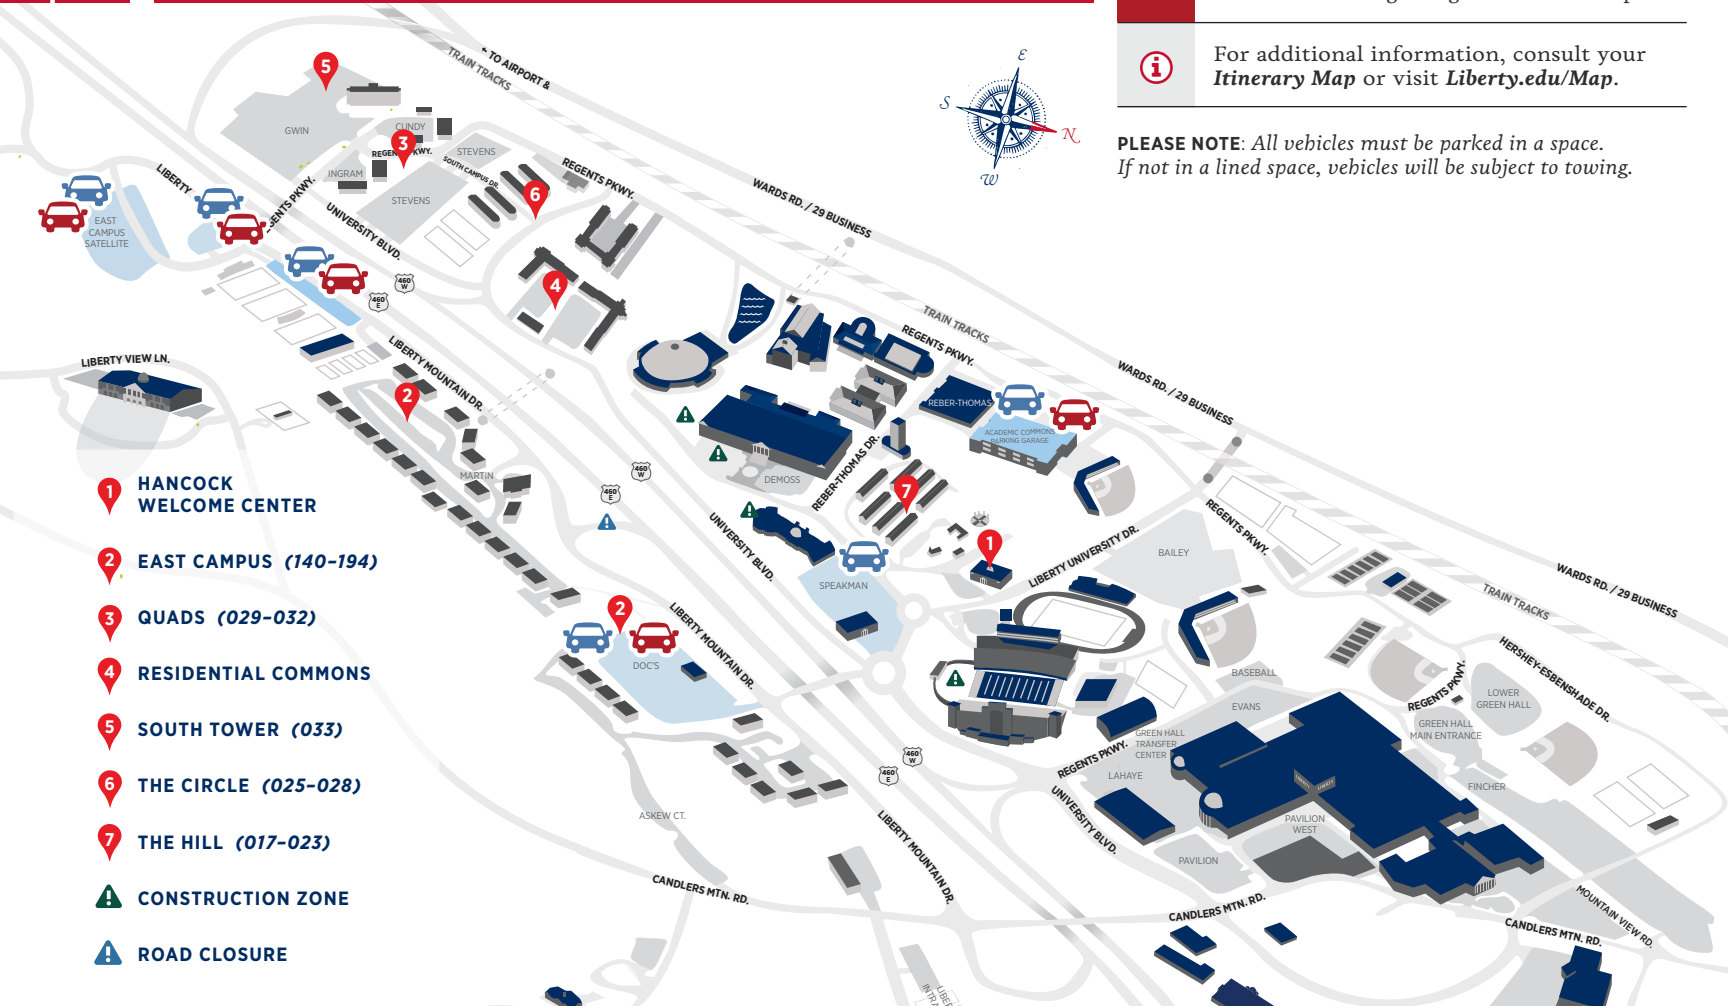

COLLEGE FOR A WEEKEND PARKING OPTIONS

THURSDAY & FRIDAY

Please park in the following areas: Speakman, Academic Commons Parking Garage, Doc's, and Zone 4 (overflow).

SATURDAY

Please park on levels 1 or 2 of the Academic Commons Parking Garage or on East Campus.

For additional information, consult your *Itinerary Map* or visit Liberty.edu/Map.

PLEASE NOTE: All vehicles must be parked in a space. If not in a lined space, vehicles will be subject to towing.

- HANCOCK WELCOME CENTER**
- EAST CAMPUS (140-194)**
- QUADS (029-032)**
- RESIDENTIAL COMMONS**
- SOUTH TOWER (033)**
- THE CIRCLE (025-028)**
- THE HILL (017-023)**
- CONSTRUCTION ZONE**
- ROAD CLOSURE**