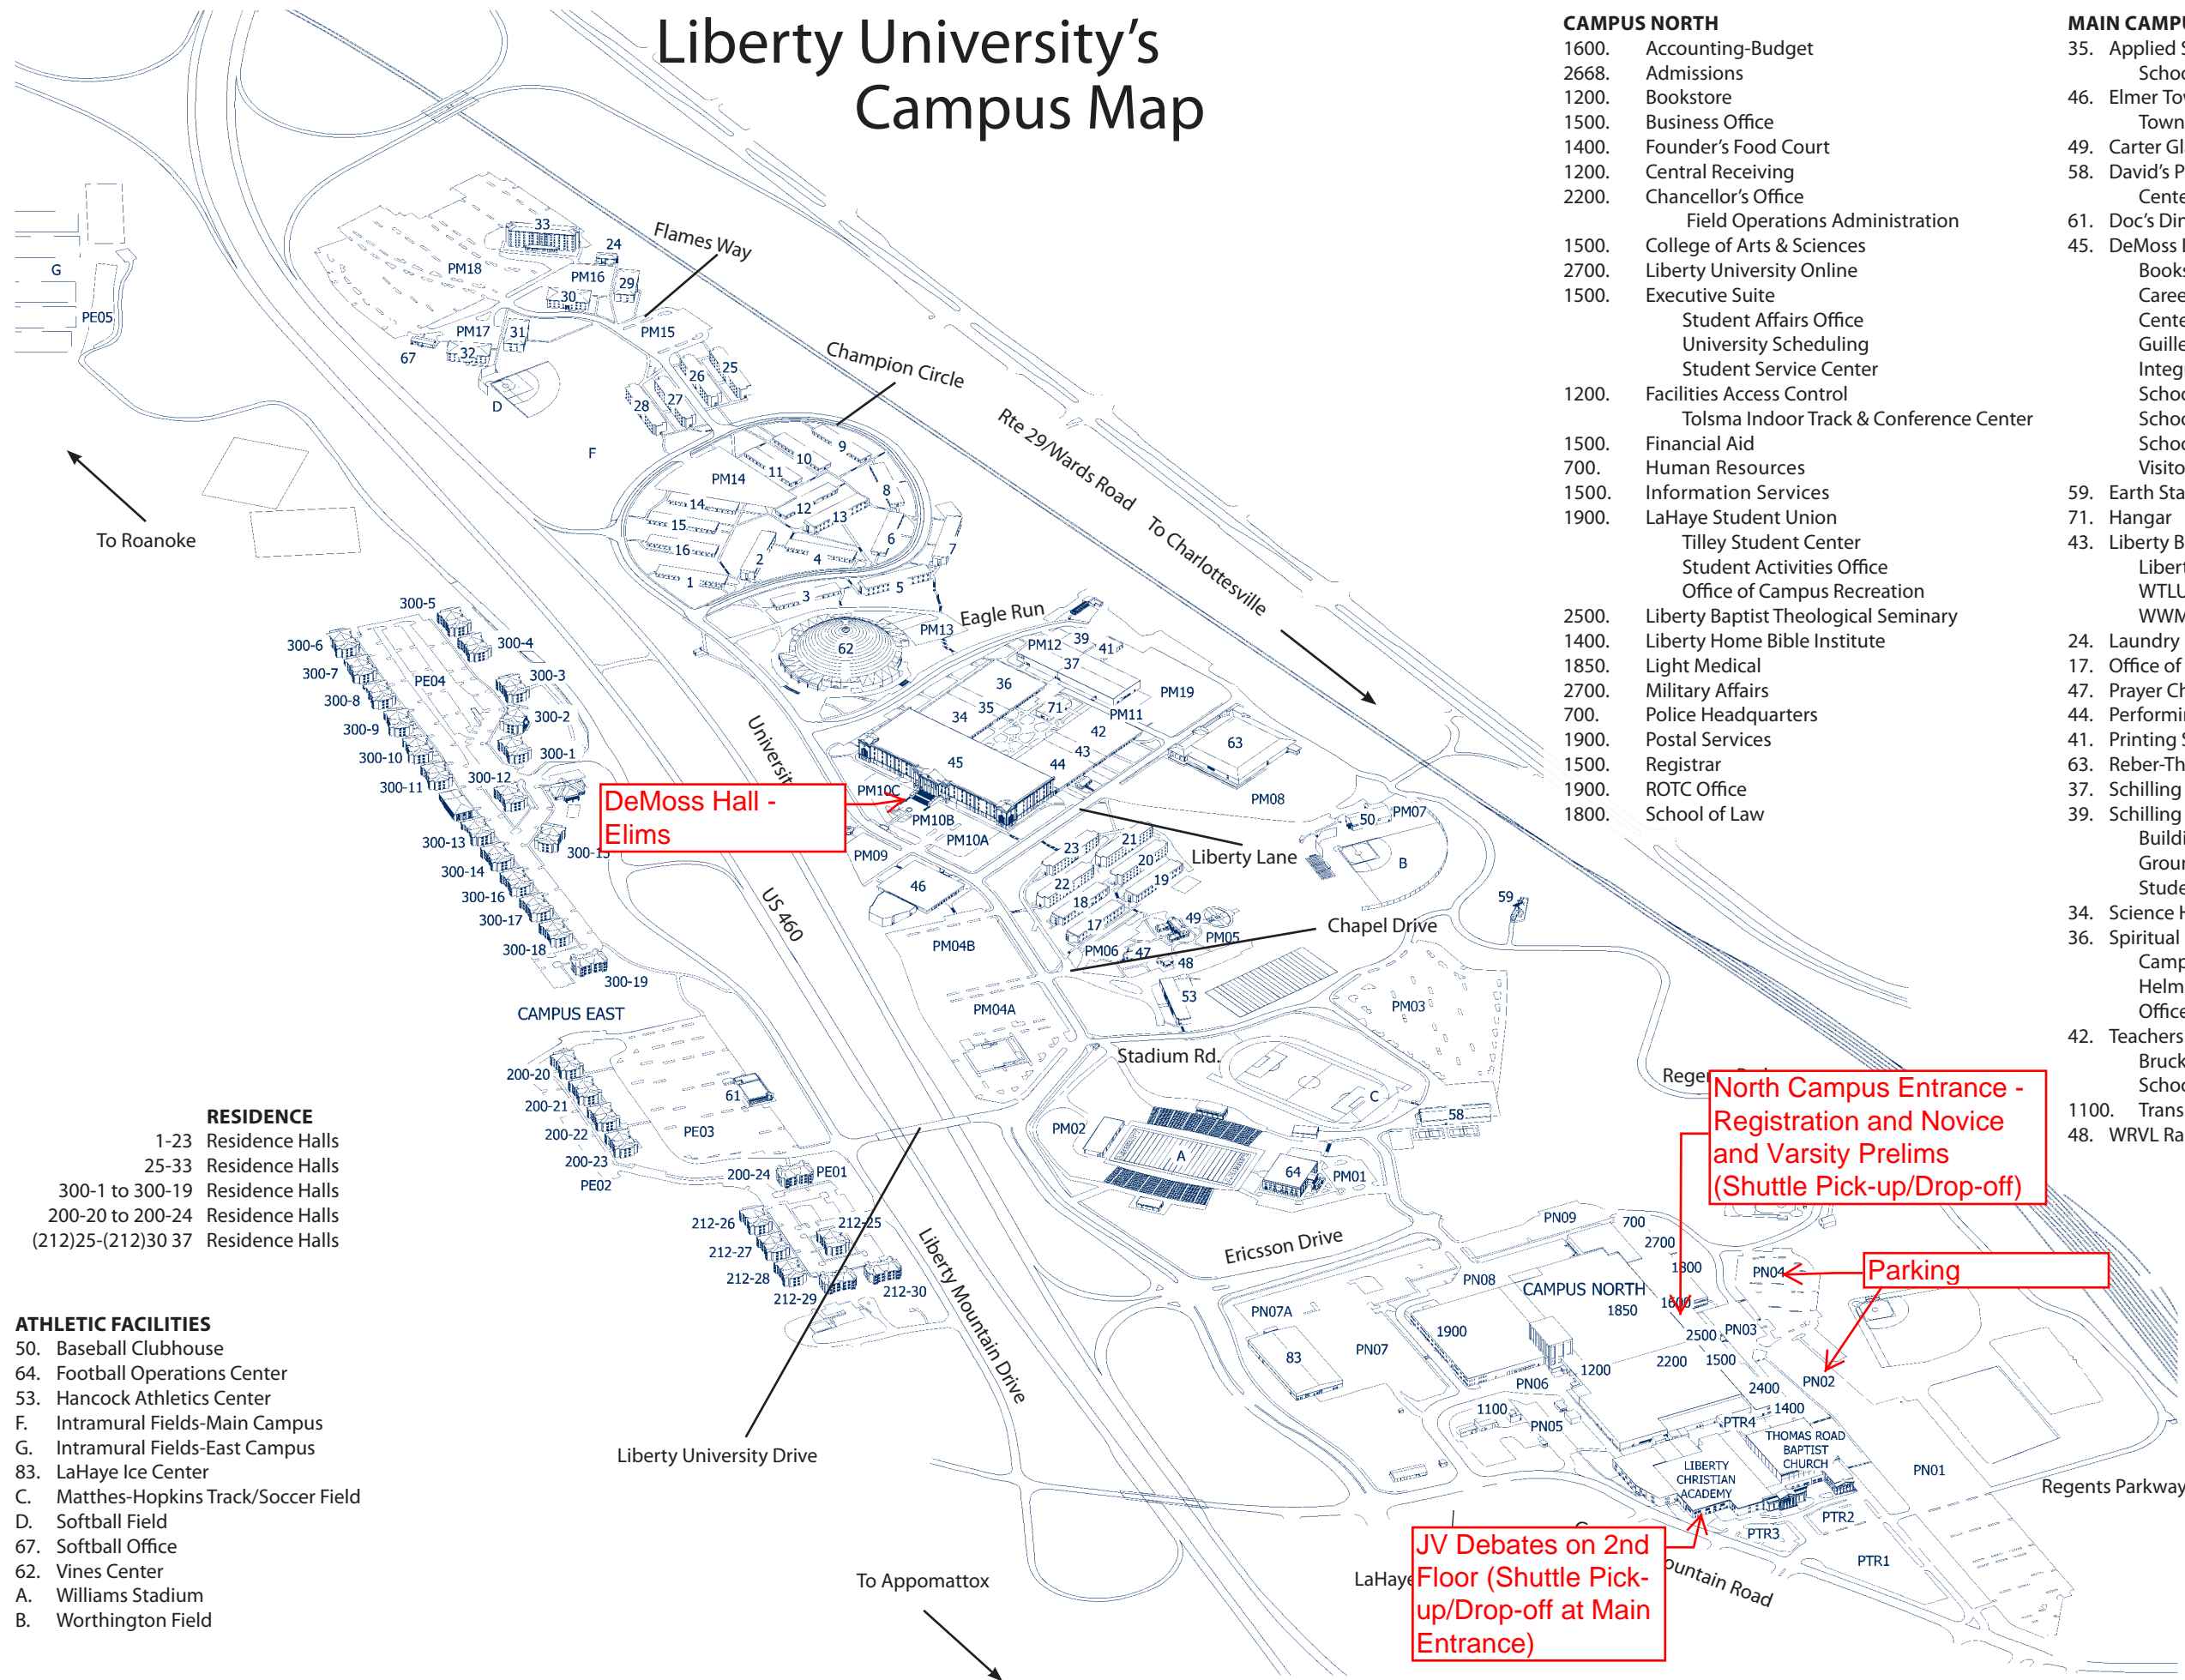

Liberty University's Campus Map

CAMPUS NORTH

1600. Accounting-Budget
2668. Admissions
1200. Bookstore
1500. Business Office
1400. Founder's Food Court
1200. Central Receiving
2200. Chancellor's Office
- Field Operations Administration
1500. College of Arts & Sciences
2700. Liberty University Online
1500. Executive Suite
- Student Affairs Office
- University Scheduling
- Student Service Center
1200. Facilities Access Control
- Tolsma Indoor Track & Conference Center
1500. Financial Aid
700. Human Resources
1500. Information Services
1900. LaHaye Student Union
- Tilley Student Center
- Student Activities Office
- Office of Campus Recreation
2500. Liberty Baptist Theological Seminary
1400. Liberty Home Bible Institute
1850. Light Medical
2700. Military Affairs
700. Police Headquarters
1900. Postal Services
1500. Registrar
1900. ROTC Office
1800. School of Law

MAIN CAMPUS

35. Applied Science
- School of Aeronautics
46. Elmer Towns Religion Hall
- Towns-Alumni Lecture Hall
49. Carter Glass Mansion
58. David's Place
- Center For Worship
61. Doc's Diner
45. DeMoss Learning Center
- Bookstore
- Career Center
- Center For Academic Support & Advising Services
- Guilerman Library
- Integrated Learning Resource Center (ILRC)
- School of Business
- School of Communication
- School of Engineering & Computational Sciences
- Visitors Center
59. Earth Station
71. Hangar
43. Liberty Broadcast Network
- Liberty University Online Studios
- WTLU Liberty Channel
- WWMC Radio Station/ 90.9 Light
24. Laundry
17. Office of Student Housing
47. Prayer Chapel
44. Performing Arts
41. Printing Services
63. Reber-Thomas Dining Hall
37. Schilling Center
39. Schilling Annex
- Building Services
- Grounds
- Student Conduct office
34. Science Hall
36. Spiritual Life & Academic Building
- Campus Pastors
- Helms School of Government
- Office of Student Leadership
42. Teachers Education
- Bruckner Learning Center
- School of Education
1100. Transportation Shop
48. WRVL Radio Station

RESIDENCE

- 1-23 Residence Halls
- 25-33 Residence Halls
- 300-1 to 300-19 Residence Halls
- 200-20 to 200-24 Residence Halls
- (212)25-(212)30 37 Residence Halls

ATHLETIC FACILITIES

50. Baseball Clubhouse
64. Football Operations Center
53. Hancock Athletics Center
- F. Intramural Fields-Main Campus
- G. Intramural Fields-East Campus
83. LaHaye Ice Center
- C. Matthes-Hopkins Track/Soccer Field
- D. Softball Field
67. Softball Office
62. Vines Center
- A. Williams Stadium
- B. Worthington Field

DeMoss Hall - Elims

North Campus Entrance - Registration and Novice and Varsity Prelims (Shuttle Pick-up/Drop-off)

Parking

JV Debates on 2nd Floor (Shuttle Pick-up/Drop-off at Main Entrance)