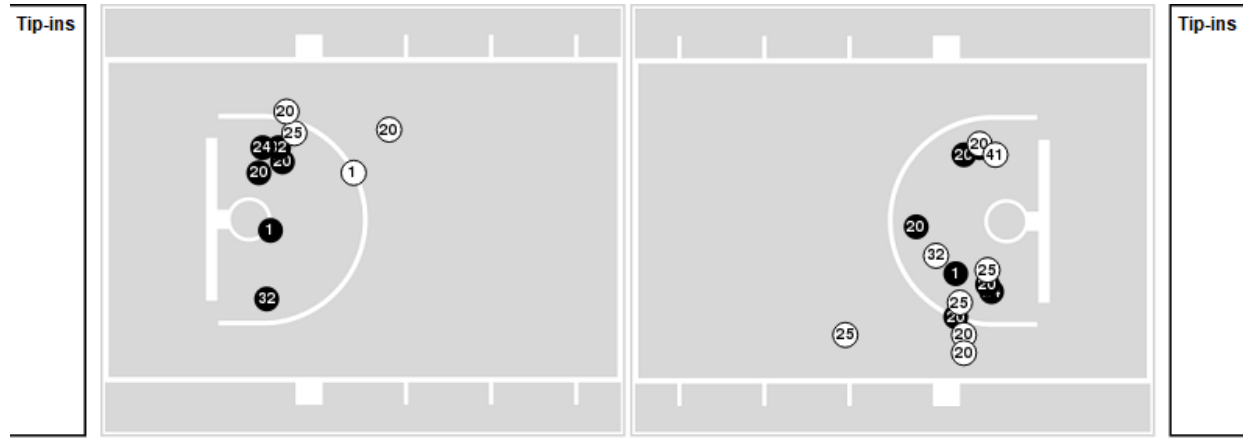

Blow Up Chart

● Made ○ Missed N - Player Number

Richmond	M/A	%
Field Goals	22/46	48
2 Points	13/26	50
3 Points	9/20	45
Free Throws	16/18	89

Richmond	M/A	%
Points in the Paint	26 (13 / 25)	52
Fast Break Points	2 (1/1)	100
Second Chance Points	13 (5/5)	100
Effective FG%	58