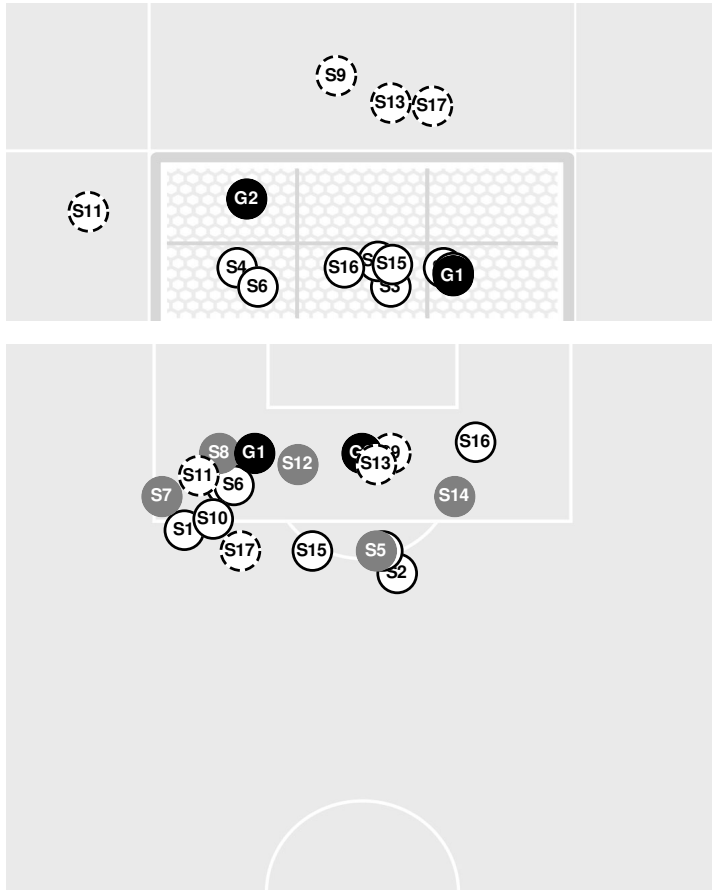

**FGCU 0, LIBERTY 2**

Shots by Half Intervals	Flames	1st Half	2nd Half
		8	11
	Eagles	3	2

**Shot Chart**

**FLAMES**

**EAGLES**

S Shot Off Target   
 S Shot On Target   
 S Blocked   
 G Goal / Own Goal

**Shot Summary**

Official Soccer Shot Chart - Final  
**FGCU vs Liberty**  
9/18/2022 Osborne Stadium, Lynchburg  
2022-23 Women's Soccer

**Match Time:** 1:00 PM  
**Match Duration:** 02:03  
**Attendance:** 245

**Officials:** Clive Edwards, Otto Leon, Matthew Starbuck