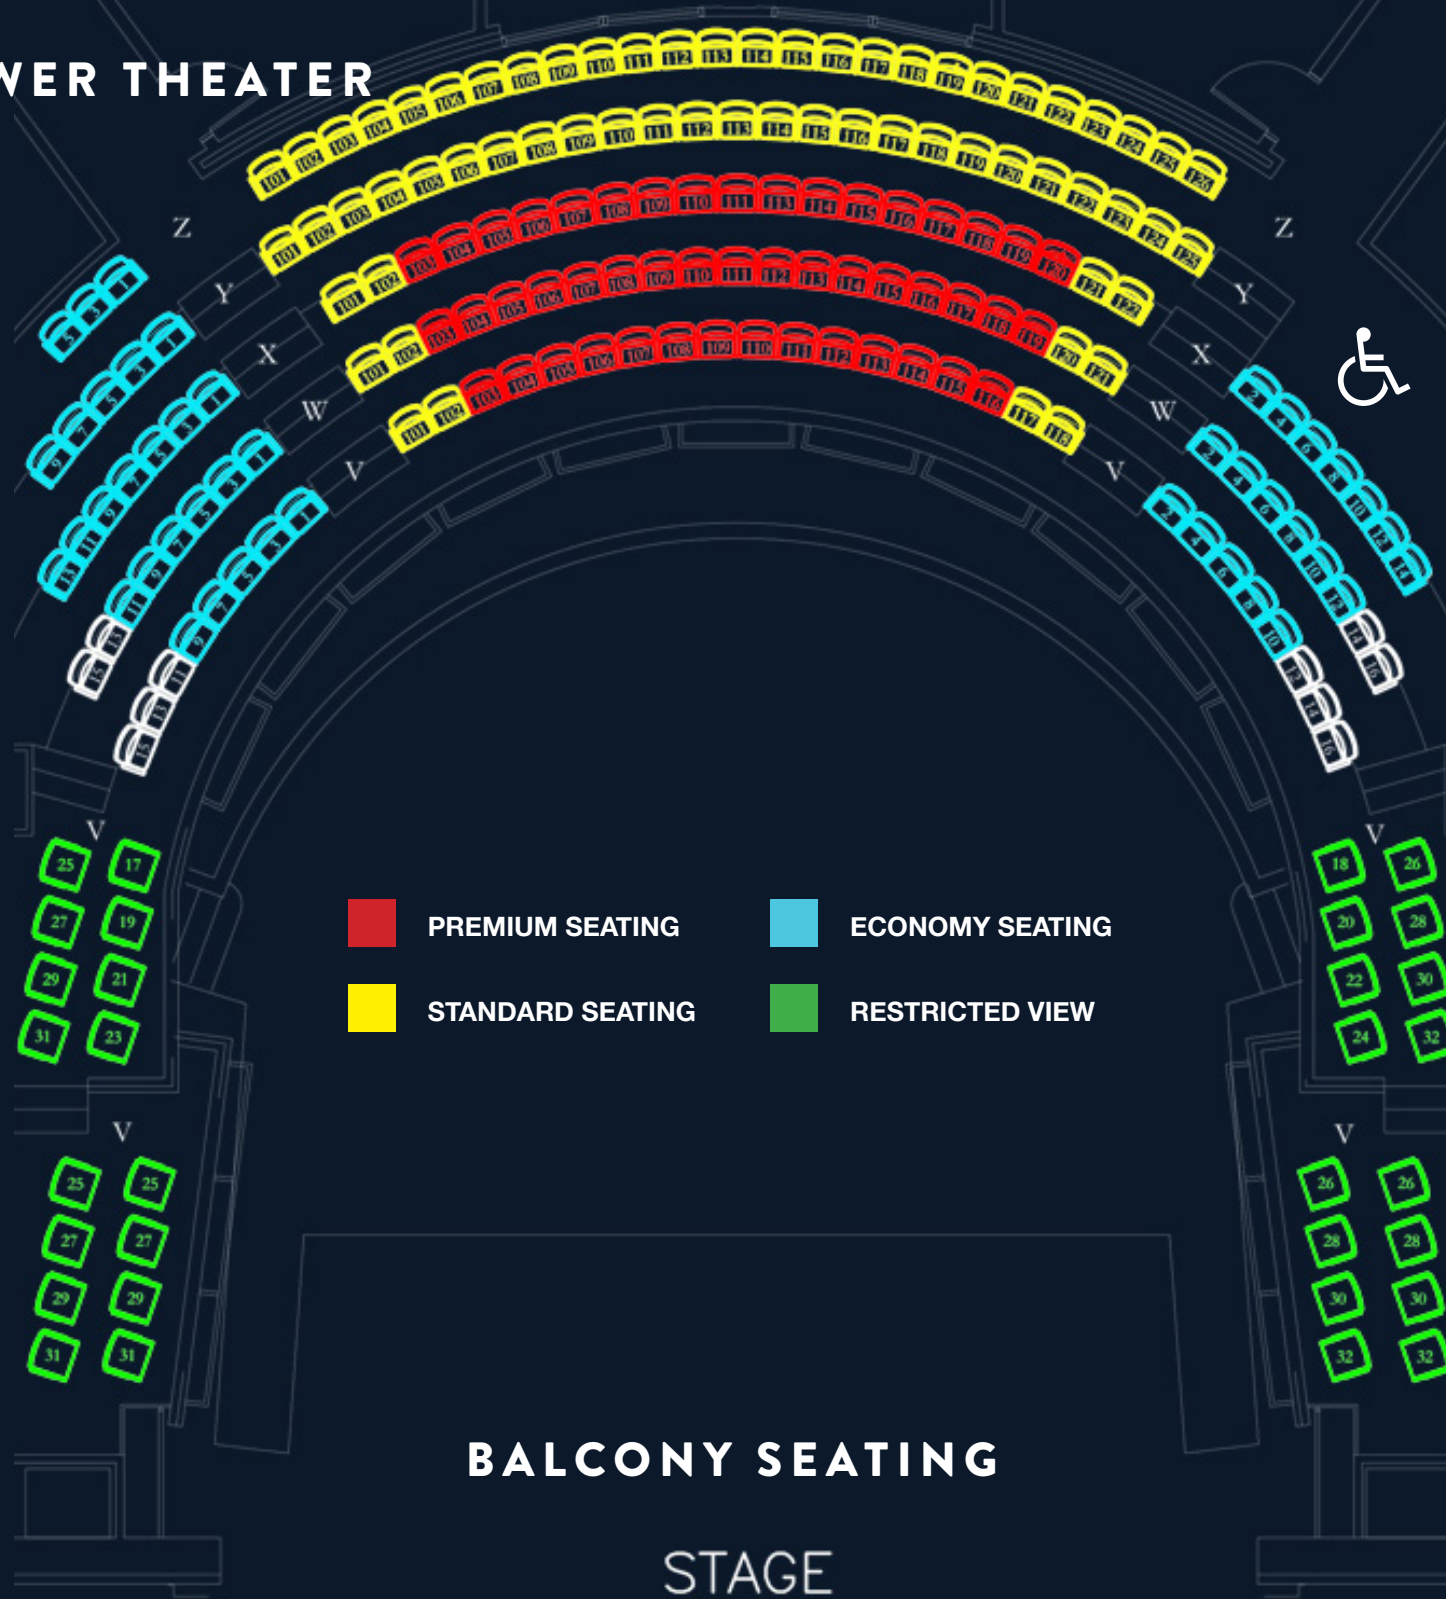

THE TOWER THEATER

PREMIUM SEATING

RESTRICTED VIEW

STANDARD SEATING

FLOOR SEATING

STAGE

THE TOWER THEATER

AS IT IS IN HEAVEN

THE BOX THEATER

AND THEN THERE WERE NONE

THE BOX THEATER

SENSE AND SENSIBILITY

THE BOX THEATER