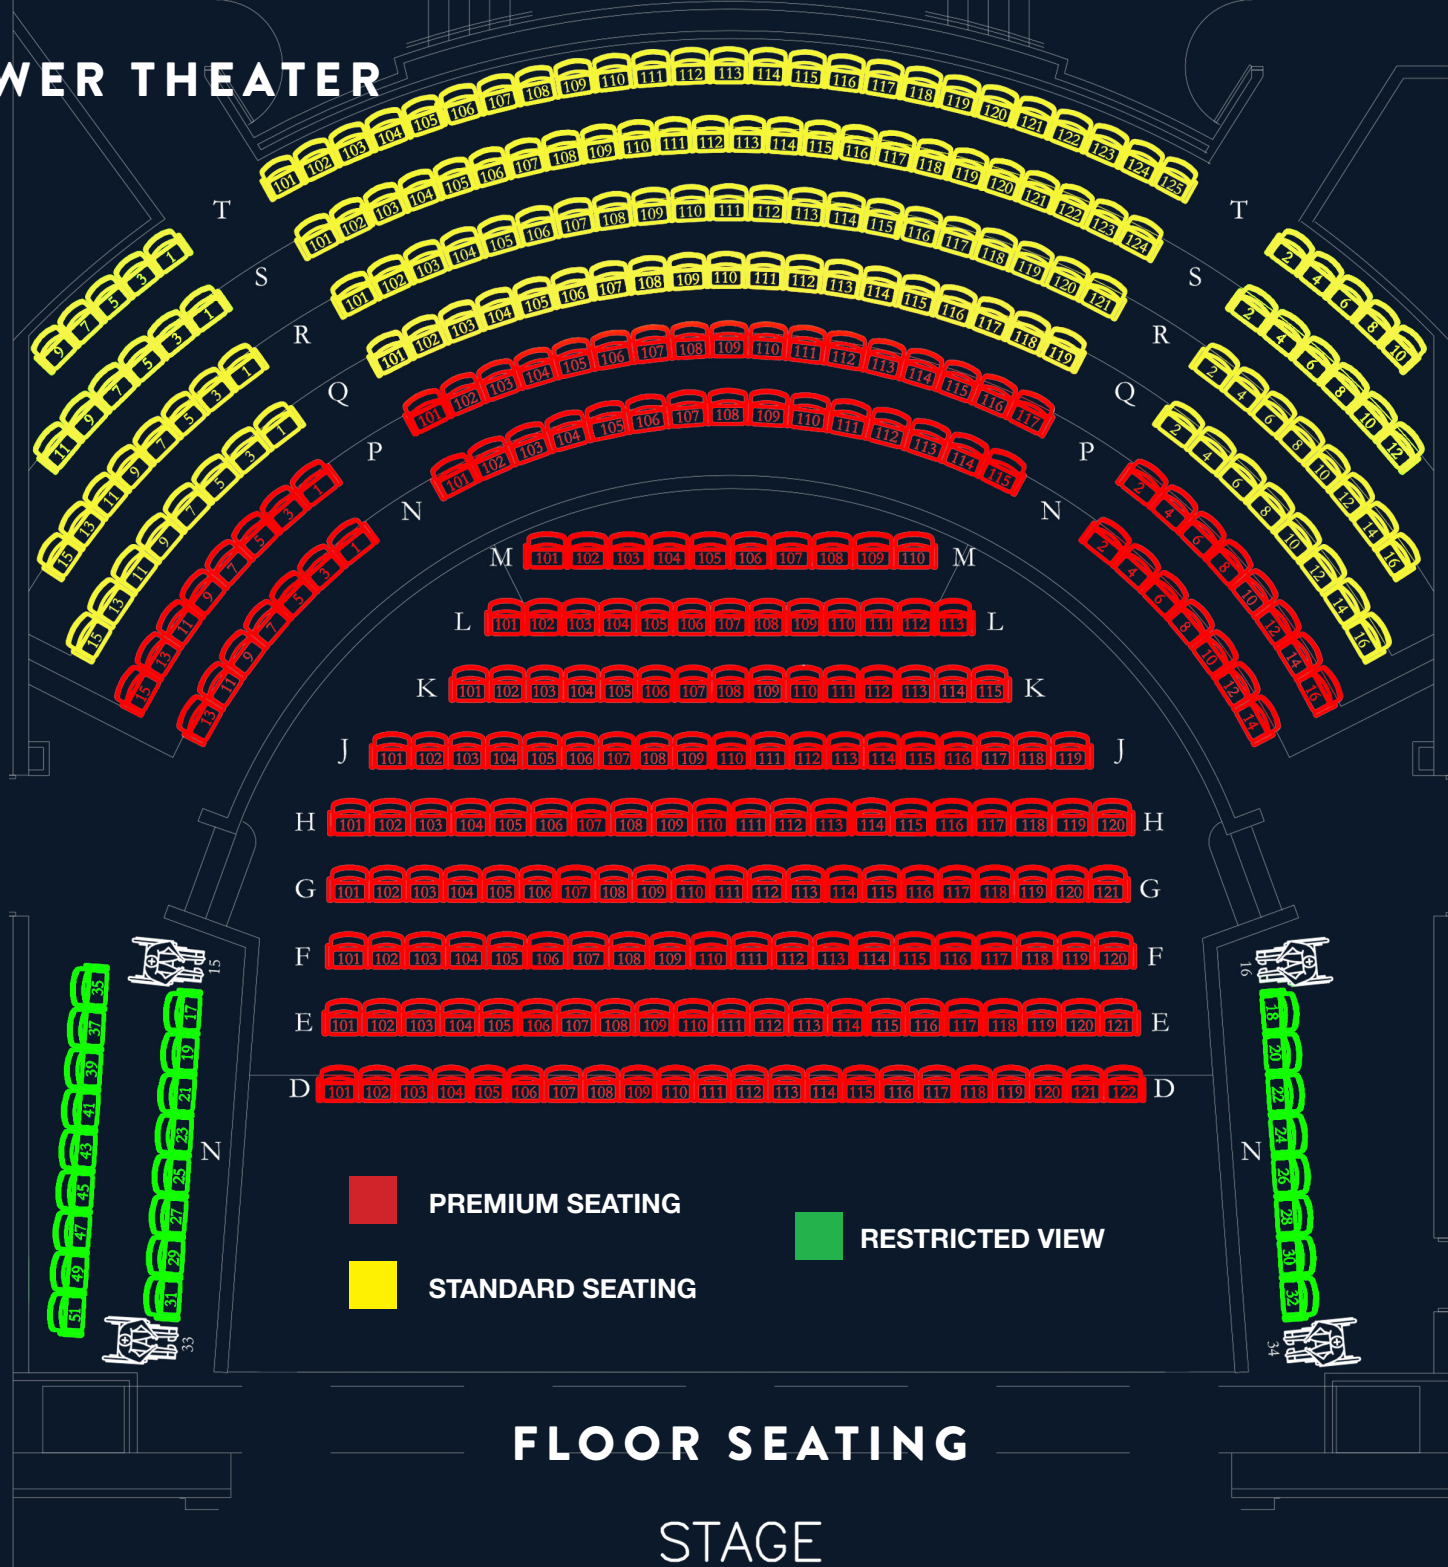

THE TOWER THEATER

PREMIUM SEATING

RESTRICTED VIEW

STANDARD SEATING

FLOOR SEATING

STAGE

THE TOWER THEATER

AS IT IS IN HEAVEN

THE BOX THEATER

AND THEN THERE WERE NONE

THE BOX THEATER

SENSE AND SENSIBILITY

THE BOX THEATER