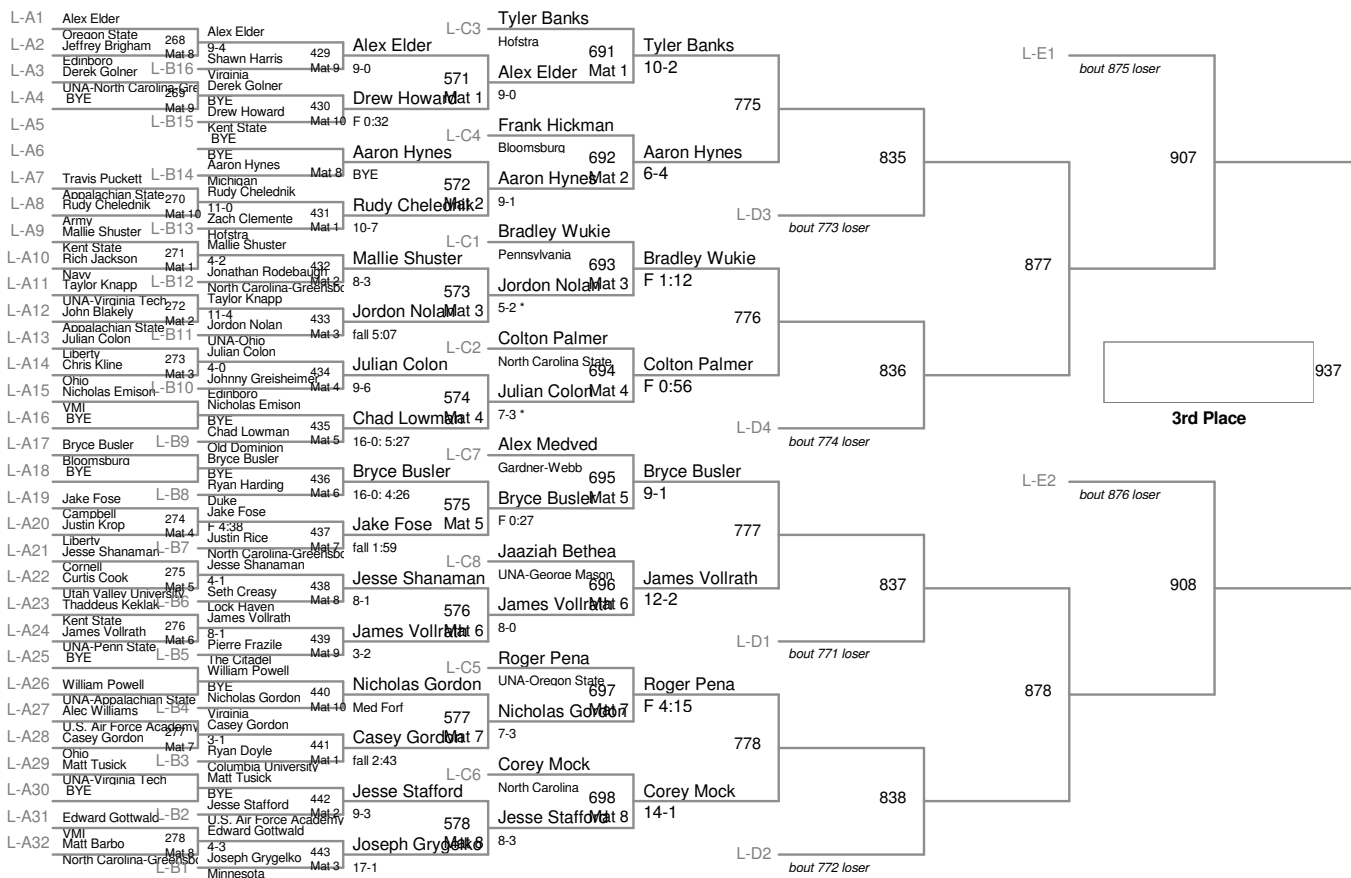

2010 Southern Scuffle
2010 Southern S Division

141 Lbs

141 Lbs

149 Lbs

149 Lbs

2010 Southern Scuffle
2010 Southern S Division

157 Lbs

157 Lbs

2010 Southern Scuffle
2010 Southern S Division

165 Lbs

165 Lbs

bout 909 loser
940
bout 910 loser
5th Place

bout 881 loser
939
bout 882 loser
7th Place

174 Lbs

174 Lbs

2010 Southern Scuffle
2010 Southern S Division