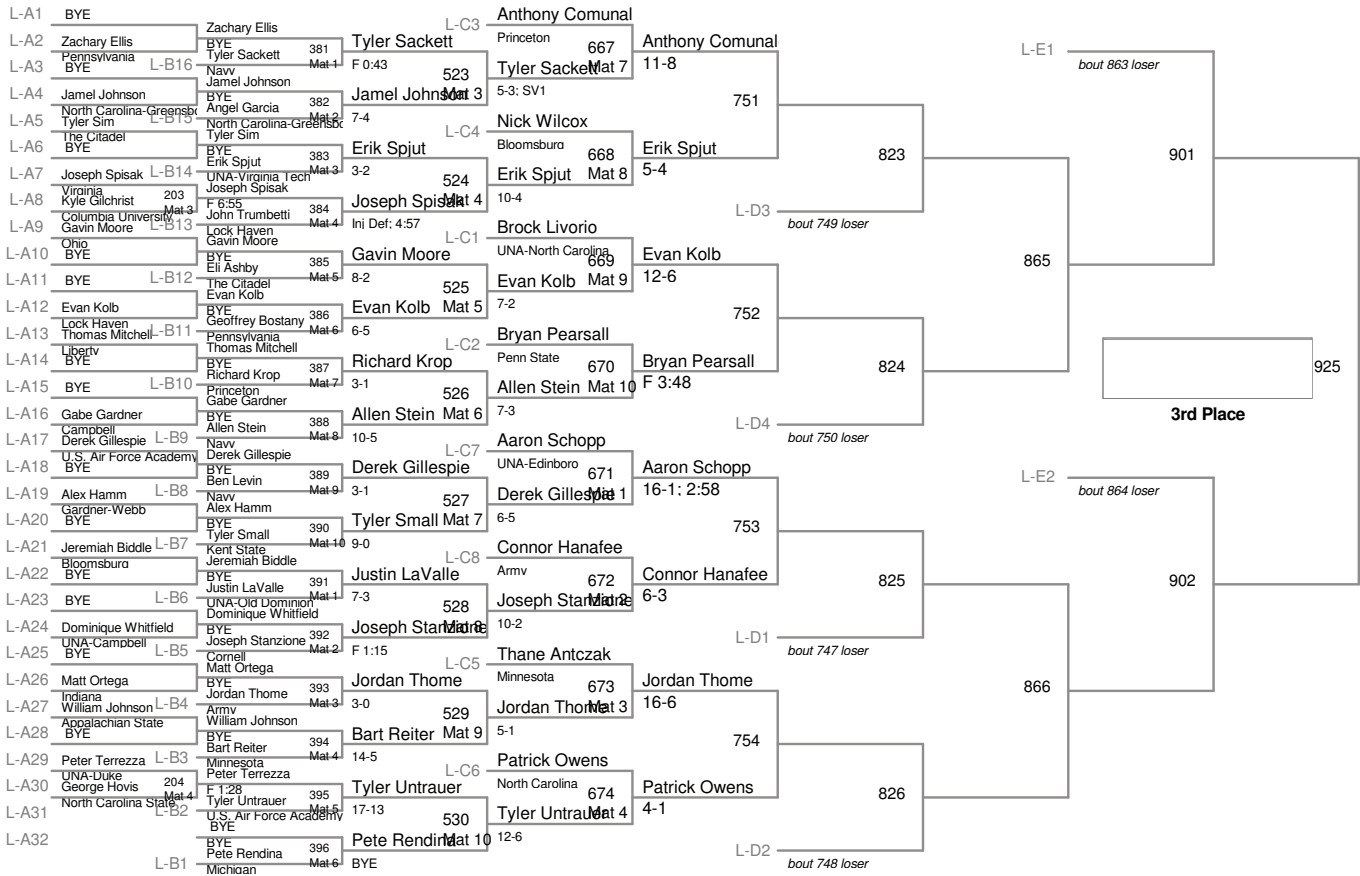

| Plc | Points | Team | CH | CONS |
|-----|--------|---------------------------|----|------|
| 1 | 54 | Cornell | 7 | 1 |
| 2 | 50.5 | Penn State | 8 | 3 |
| 3 | 49.5 | Michigan | 6 | 4 |
| 4 | 48.5 | Oregon State | 6 | 4 |
| 5 | 43.5 | Kent State | 5 | 7 |
| 5 | 43.5 | Minnesota | 8 | 1 |
| 7 | 38 | Navy | 2 | 4 |
| 8 | 37 | Hofstra | 3 | 4 |
| 9 | 34.5 | U.S. Air Force Academy | 1 | 2 |
| 9 | 34.5 | Virginia | 3 | 1 |
| 11 | 32.5 | Edinboro | 4 | - |
| 12 | 31.5 | Pennsylvania | 3 | 4 |
| 13 | 28.5 | North Carolina | 3 | 5 |
| 14 | 28 | Ohio | 2 | 2 |
| 15 | 27.5 | North Carolina-Greensboro | 2 | 1 |
| 16 | 26.5 | Bloomsburg | - | 3 |
| 17 | 25 | Old Dominion | 3 | 1 |
| 18 | 23.5 | Indiana | 3 | 2 |
| 19 | 23 | Lock Haven | 1 | 2 |
| 20 | 22 | Princeton | 2 | 1 |
| 21 | 21.5 | Army | 1 | 3 |
| 21 | 21.5 | The Citadel | - | 2 |
| 23 | 20.5 | Utah Valley University | 1 | 2 |
| 24 | 19.5 | Liberty | - | 2 |
| 25 | 17 | North Carolina State | - | 2 |
| 26 | 15.5 | George Mason | 1 | 2 |
| 27 | 15 | Gardner-Webb | 1 | - |
| 27 | 15 | VMI | 1 | 1 |
| 29 | 14.5 | Virginia Tech | - | 1 |
| 30 | 13 | Duke | 1 | - |
| 31 | 11.5 | Appalachian State | 1 | 1 |
| 32 | 5 | Campbell | - | - |
| 33 | 4.5 | Boston U. | - | 1 |
| 33 | 4.5 | Columbia University | - | - |
| 35 | 0 | Unrostered | - | - |

2010 Southern Scuffle
2010 Southern S Division

125 Lbs

125 Lbs

3rd Place

5th Place

7th Place

133 Lbs

133 Lbs

2010 Southern Scuffle
2010 Southern S Division

141 Lbs

141 Lbs

149 Lbs

149 Lbs

2010 Southern Scuffle
2010 Southern S Division

157 Lbs

157 Lbs