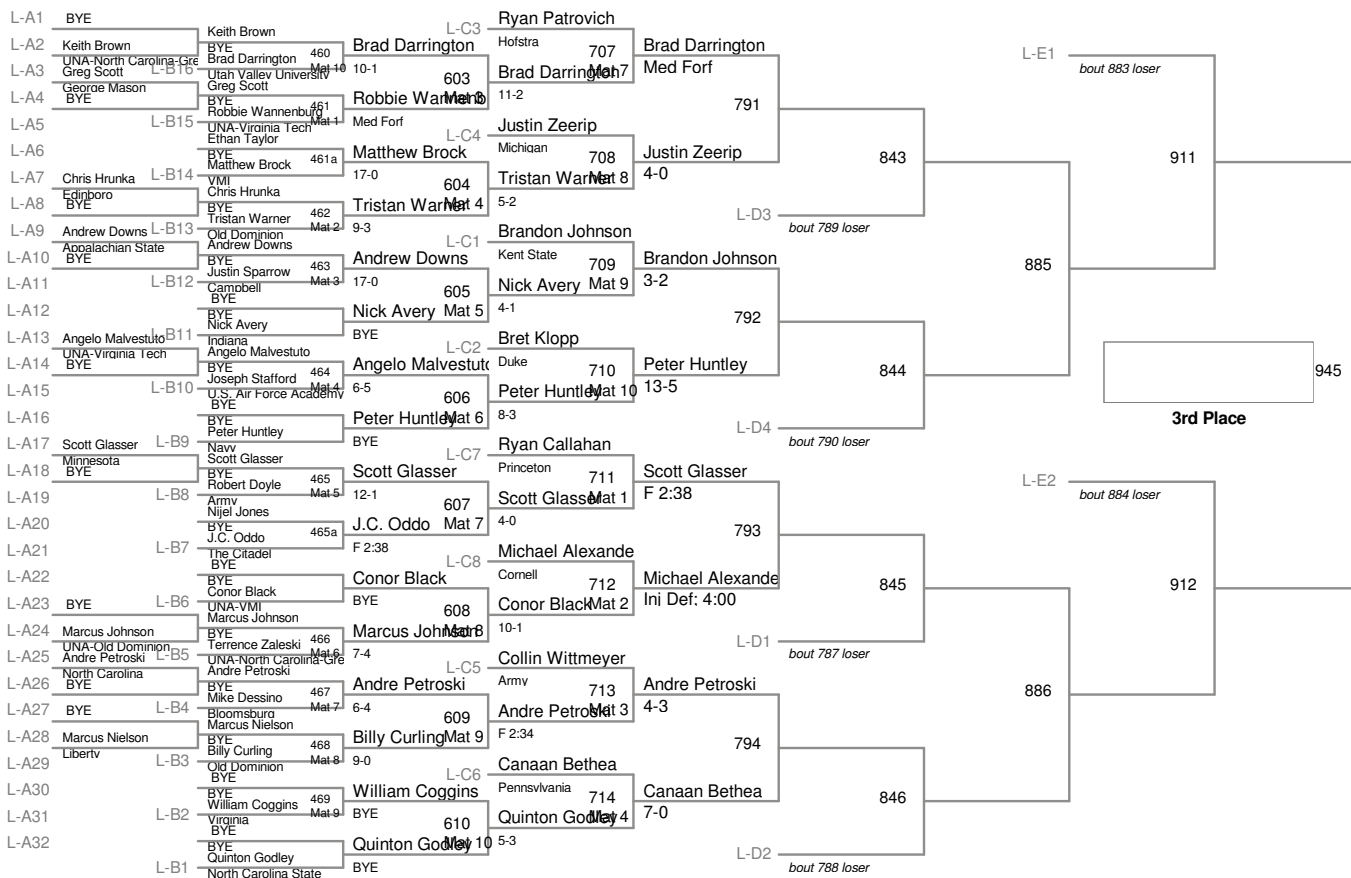

2010 Southern Scuffle
2010 Southern S Division

165 Lbs

165 Lbs

bout 909 loser
940
bout 910 loser
5th Place

bout 881 loser
939
bout 882 loser
7th Place

174 Lbs

174 Lbs

2010 Southern Scuffle
2010 Southern S Division