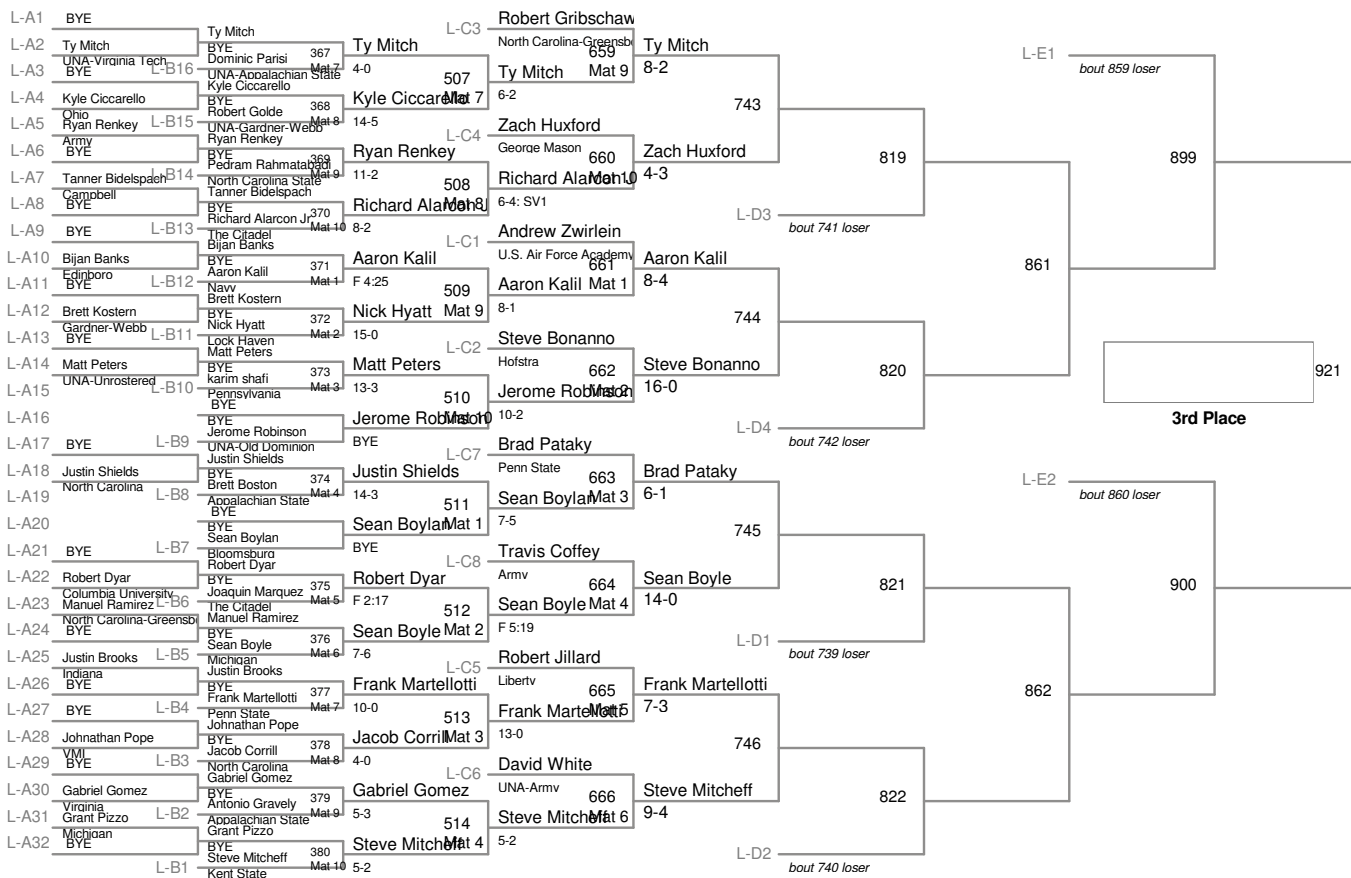

| Plc | Points | Team | CH | CONS |
|-----|--------|---------------------------|----|------|
| 1 | 54 | Cornell | 7 | 1 |
| 2 | 50.5 | Penn State | 8 | 3 |
| 3 | 49.5 | Michigan | 6 | 4 |
| 4 | 48.5 | Oregon State | 6 | 4 |
| 5 | 43.5 | Kent State | 5 | 7 |
| 5 | 43.5 | Minnesota | 8 | 1 |
| 7 | 38 | Navy | 2 | 4 |
| 8 | 37 | Hofstra | 3 | 4 |
| 9 | 34.5 | U.S. Air Force Academy | 1 | 2 |
| 9 | 34.5 | Virginia | 3 | 1 |
| 11 | 32.5 | Edinboro | 4 | - |
| 12 | 31.5 | Pennsylvania | 3 | 4 |
| 13 | 28.5 | North Carolina | 3 | 5 |
| 14 | 28 | Ohio | 2 | 2 |
| 15 | 27.5 | North Carolina-Greensboro | 2 | 1 |
| 16 | 26.5 | Bloomsburg | - | 3 |
| 17 | 25 | Old Dominion | 3 | 1 |
| 18 | 23.5 | Indiana | 3 | 2 |
| 19 | 23 | Lock Haven | 1 | 2 |
| 20 | 22 | Princeton | 2 | 1 |
| 21 | 21.5 | Army | 1 | 3 |
| 21 | 21.5 | The Citadel | - | 2 |
| 23 | 20.5 | Utah Valley University | 1 | 2 |
| 24 | 19.5 | Liberty | - | 2 |
| 25 | 17 | North Carolina State | - | 2 |
| 26 | 15.5 | George Mason | 1 | 2 |
| 27 | 15 | Gardner-Webb | 1 | - |
| 27 | 15 | VMI | 1 | 1 |
| 29 | 14.5 | Virginia Tech | - | 1 |
| 30 | 13 | Duke | 1 | - |
| 31 | 11.5 | Appalachian State | 1 | 1 |
| 32 | 5 | Campbell | - | - |
| 33 | 4.5 | Boston U. | - | 1 |
| 33 | 4.5 | Columbia University | - | - |
| 35 | 0 | Unrostered | - | - |

2010 Southern Scuffle
2010 Southern S Division

125 Lbs

125 Lbs

3rd Place

5th Place

7th Place

133 Lbs

133 Lbs