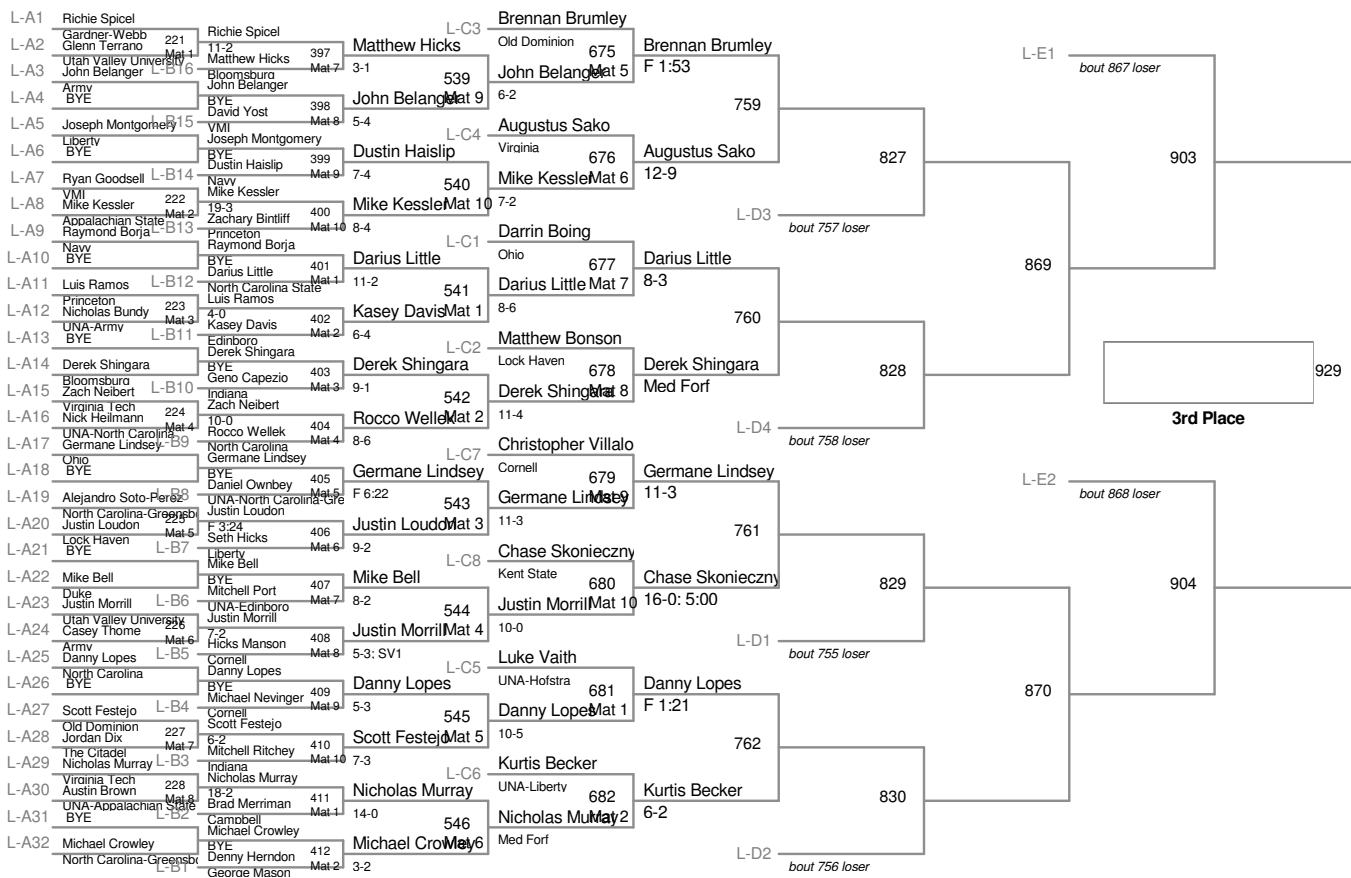

| Plc | Points | Team | CH | CONS |
|-----|--------|---------------------------|----|------|
| 1 | 54 | Cornell | 7 | 1 |
| 2 | 50.5 | Penn State | 8 | 3 |
| 3 | 49.5 | Michigan | 6 | 4 |
| 4 | 48.5 | Oregon State | 6 | 4 |
| 5 | 43.5 | Kent State | 5 | 7 |
| 5 | 43.5 | Minnesota | 8 | 1 |
| 7 | 38 | Navy | 2 | 4 |
| 8 | 37 | Hofstra | 3 | 4 |
| 9 | 34.5 | U.S. Air Force Academy | 1 | 2 |
| 9 | 34.5 | Virginia | 3 | 1 |
| 11 | 32.5 | Edinboro | 4 | - |
| 12 | 31.5 | Pennsylvania | 3 | 4 |
| 13 | 28.5 | North Carolina | 3 | 5 |
| 14 | 28 | Ohio | 2 | 2 |
| 15 | 27.5 | North Carolina-Greensboro | 2 | 1 |
| 16 | 26.5 | Bloomsburg | - | 3 |
| 17 | 25 | Old Dominion | 3 | 1 |
| 18 | 23.5 | Indiana | 3 | 2 |
| 19 | 23 | Lock Haven | 1 | 2 |
| 20 | 22 | Princeton | 2 | 1 |
| 21 | 21.5 | Army | 1 | 3 |
| 21 | 21.5 | The Citadel | - | 2 |
| 23 | 20.5 | Utah Valley University | 1 | 2 |
| 24 | 19.5 | Liberty | - | 2 |
| 25 | 17 | North Carolina State | - | 2 |
| 26 | 15.5 | George Mason | 1 | 2 |
| 27 | 15 | Gardner-Webb | 1 | - |
| 27 | 15 | VMI | 1 | 1 |
| 29 | 14.5 | Virginia Tech | - | 1 |
| 30 | 13 | Duke | 1 | - |
| 31 | 11.5 | Appalachian State | 1 | 1 |
| 32 | 5 | Campbell | - | - |
| 33 | 4.5 | Boston U. | - | 1 |
| 33 | 4.5 | Columbia University | - | - |
| 35 | 0 | Unrostered | - | - |

2010 Southern Scuffle
2010 Southern S Division

125 Lbs

125 Lbs

3rd Place

5th Place

7th Place

133 Lbs

133 Lbs

2010 Southern Scuffle
2010 Southern S Division

141 Lbs

141 Lbs

149 Lbs

149 Lbs

2010 Southern Scuffle
2010 Southern S Division

157 Lbs

157 Lbs