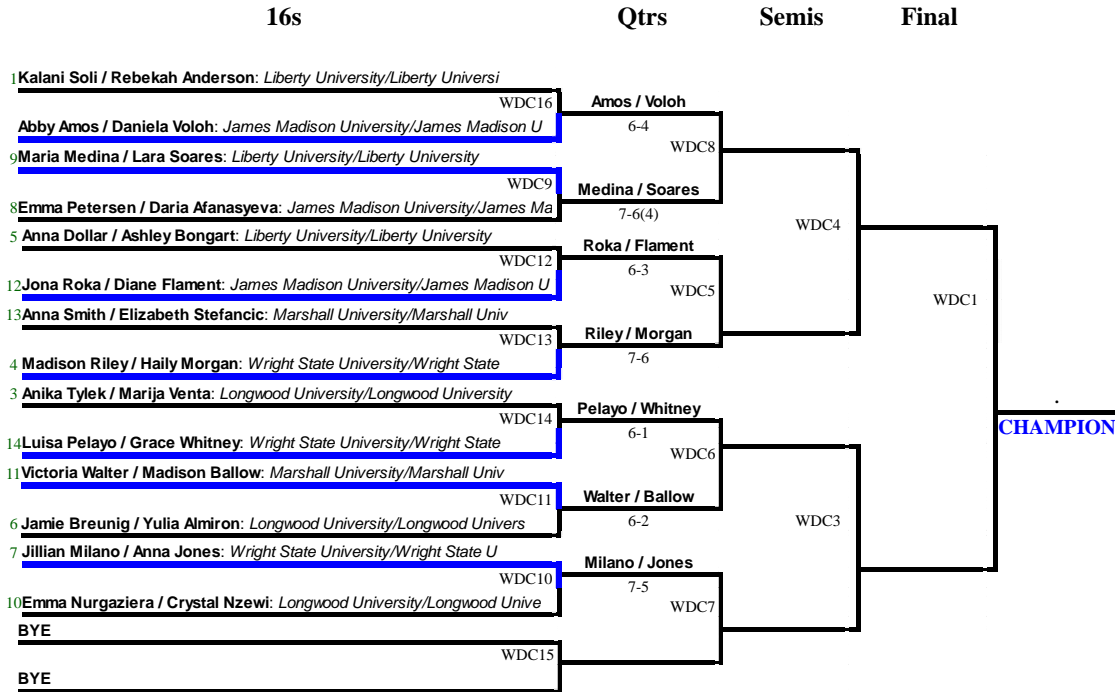

Tennis (College): Liberty Invite

(WDC) Women's Doubles - Flight C

Single Elimination

R2sports.com

R2 Sports Virtual Tournament Bracket Pro

Tennis (College): Liberty Invite

(WSC) Women's Singles - Flight C

Single Elimination