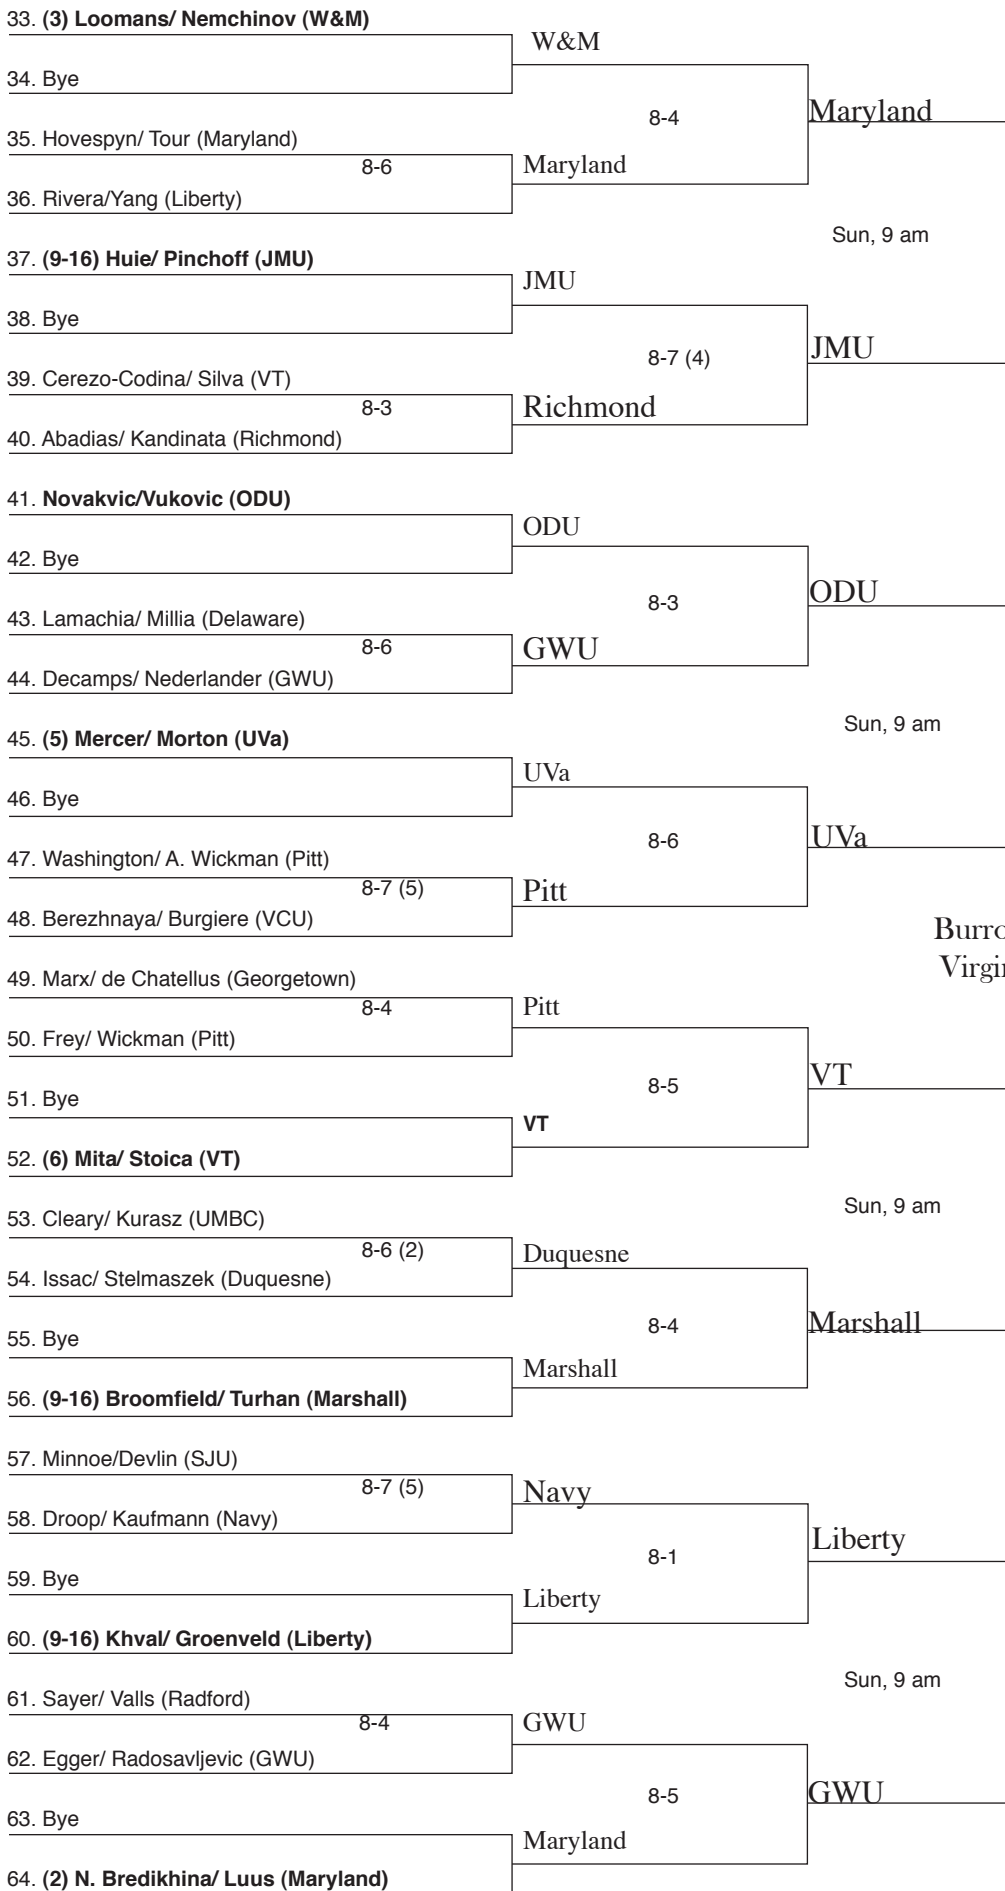

DOUBLES: Second half **Round of 16** **Quarterfinals** **Semifinals** **Finals**

Seeds 9-16
Barsheuskaya/Kvitishvili (VCU)
Blik/Sapogova (Penn State)
Broomfield/Turhan (Marshall)
Gaudreault/Stanova (Maryland)
Groeneveld/Khval (Liberty)
Groner/Thaler (William and Mary)
Huie/Pinchoff (JMU)
Novakvic/Vukovic (ODU)

Burrows-Burleson Tennis Center
Virginia Tech • Blacksburg, Va.
October 17-21, 2014