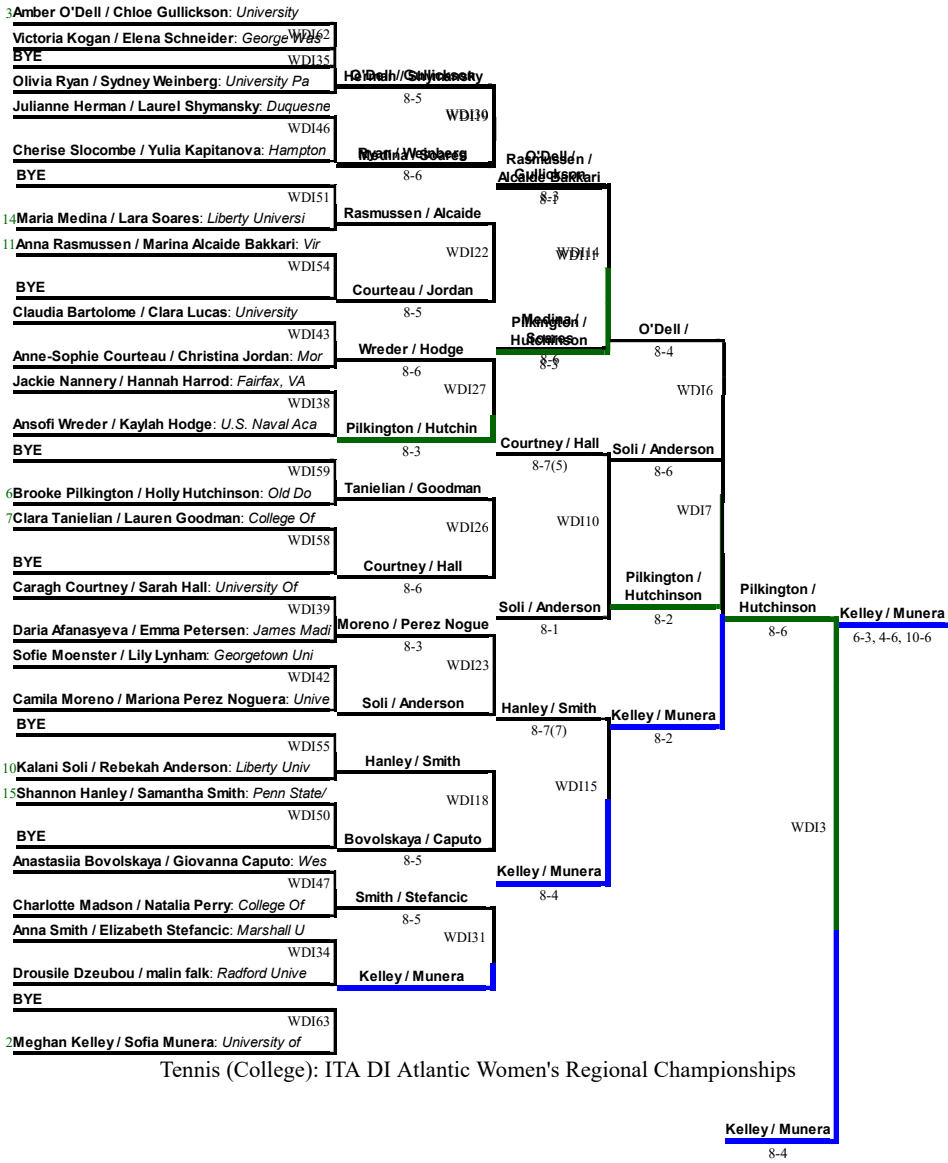

Tennis (College): ITA DI Atlantic Women's Regional Championships

(WDI) Women's Doubles - Division I Single Elimination

Tennis (College): ITA DI Atlantic Women's Regional Championships

Tennis (College): ITA DI Atlantic Women's Regional Championships

(WSI) Women's Singles - Division I
Single Elimination with Consolation

Tennis (College): ITA DI Atlantic Women's Regional Championships