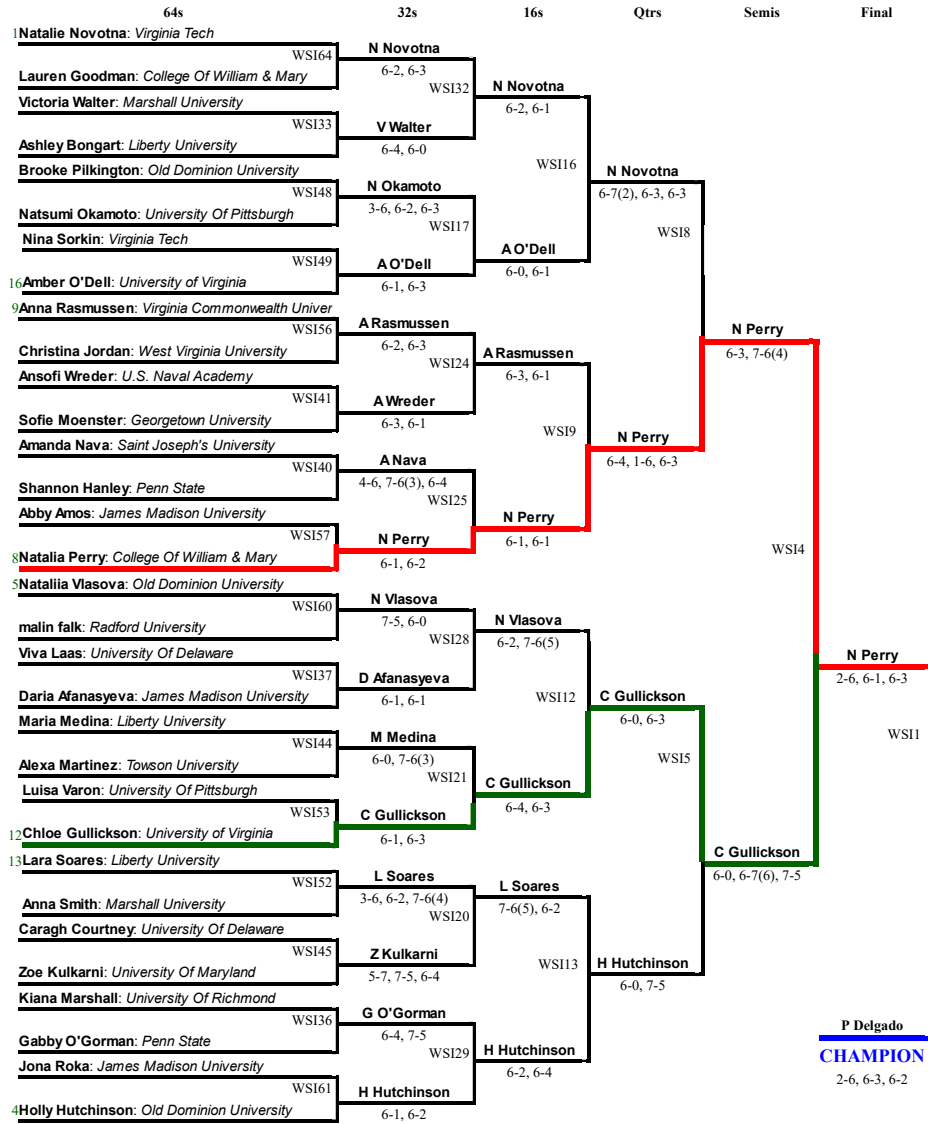

Tennis (College): ITA DI Atlantic Women's Regional Championships

(WDI) Women's Doubles - Division I Single Elimination

Tennis (College): ITA DI Atlantic Women's Regional Championships

Tennis (College): ITA DI Atlantic Women's Regional Championships

(WSI) Women's Singles - Division I
Single Elimination with Consolation

Tennis (College): ITA DI Atlantic Women's Regional Championships