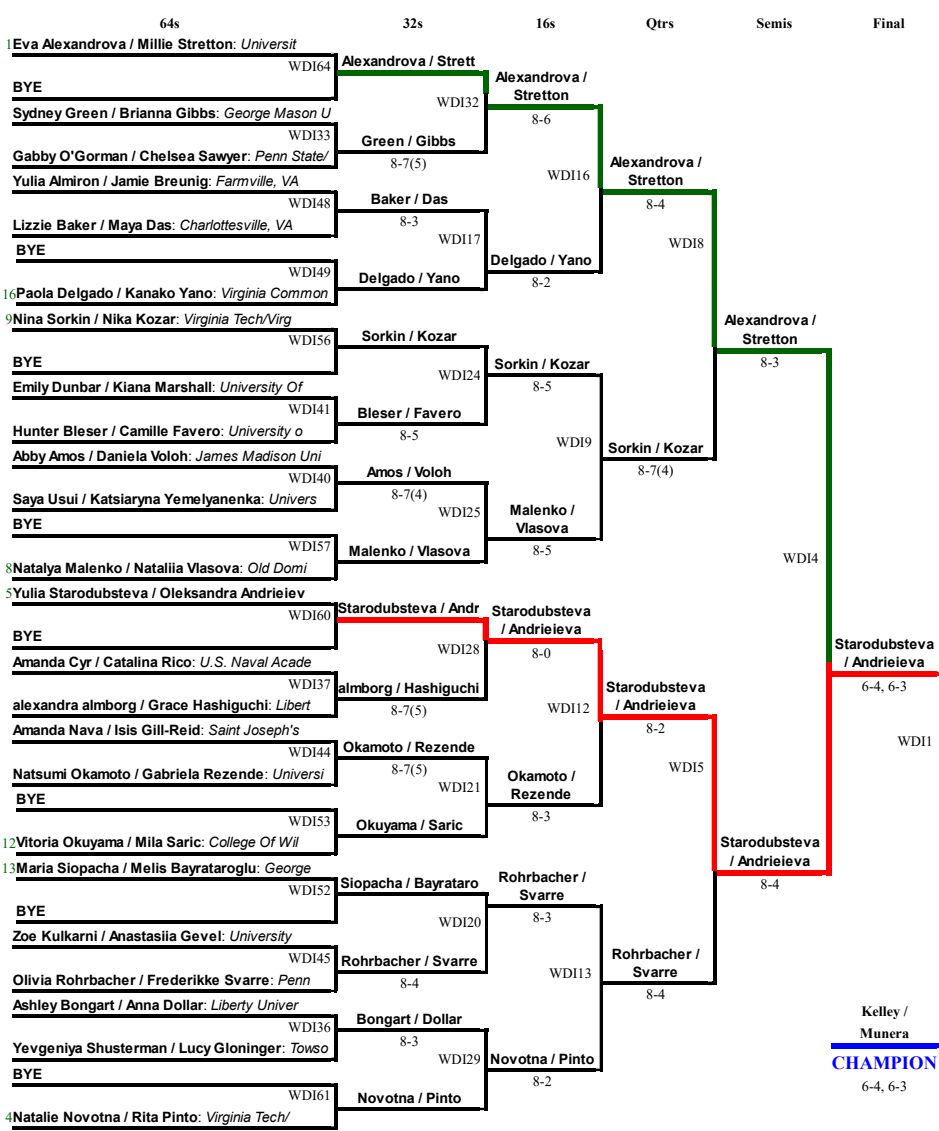

Tennis (College): ITA DI Atlantic Women's Regional Championships

(WDI) Women's Doubles - Division I Single Elimination

Tennis (College): ITA DI Atlantic Women's Regional Championships

Tennis (College): ITA DI Atlantic Women's Regional Championships

(WSI) Women's Singles - Division I
Single Elimination with Consolation

Tennis (College): ITA DI Atlantic Women's Regional Championships