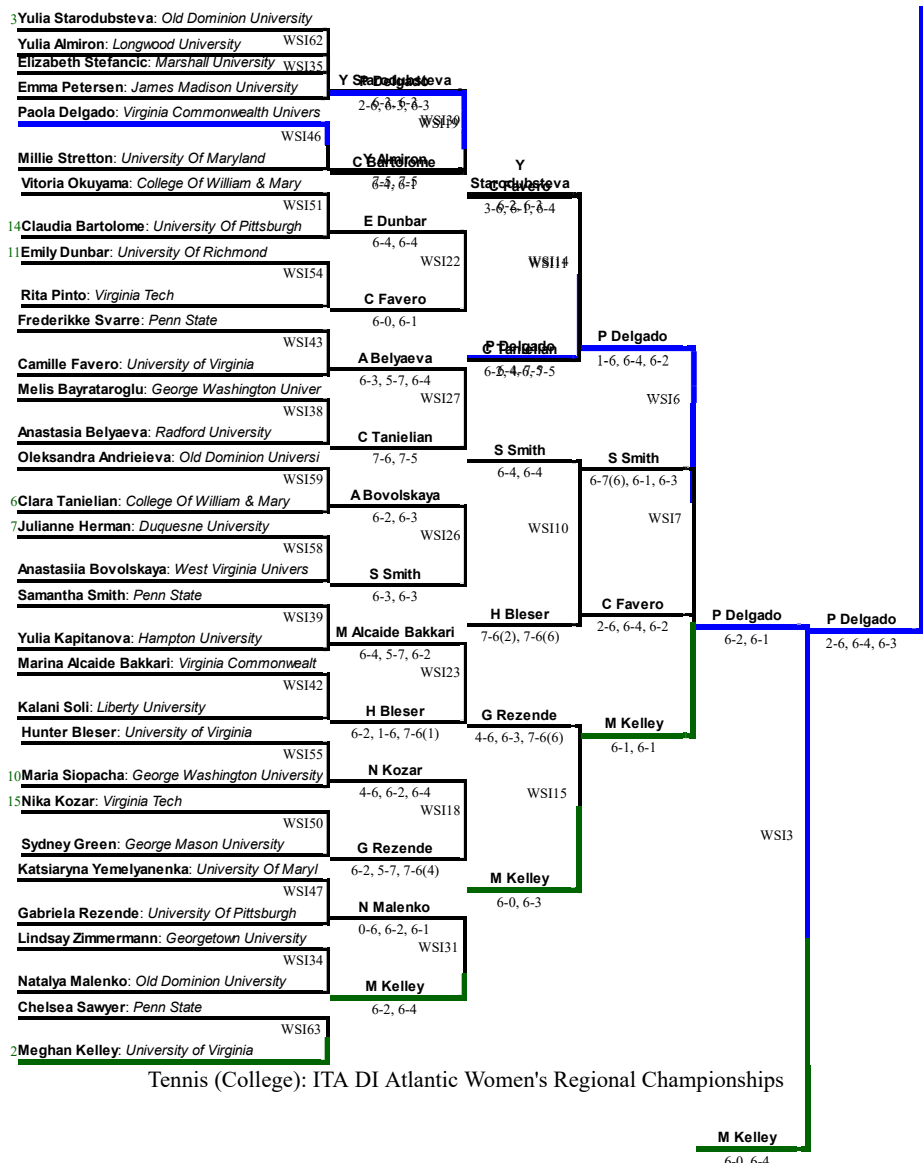

Tennis (College): ITA DI Atlantic Women's Regional Championships

(WDI) Women's Doubles - Division I Single Elimination

Tennis (College): ITA DI Atlantic Women's Regional Championships

Tennis (College): ITA DI Atlantic Women's Regional Championships

(WSI) Women's Singles - Division I
Single Elimination with Consolation

Tennis (College): ITA DI Atlantic Women's Regional Championships