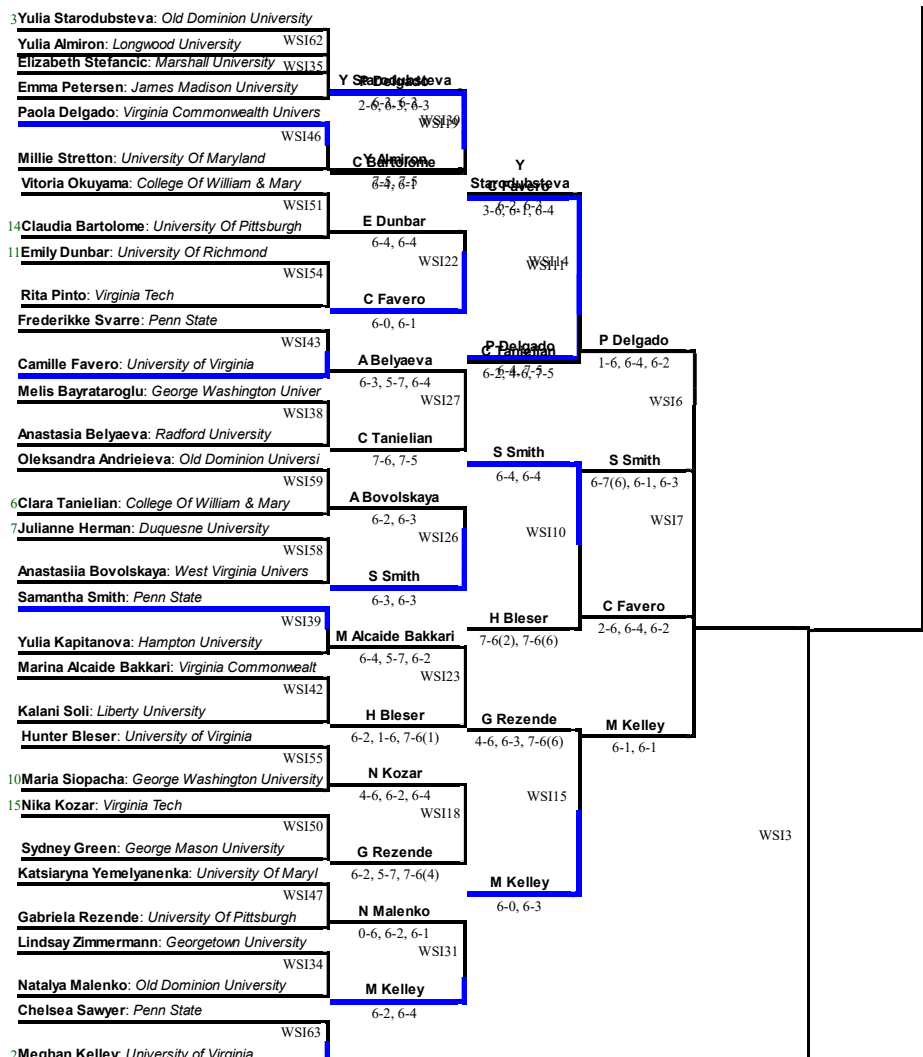

Tennis (College): ITA DI Atlantic Women's Regional Championships