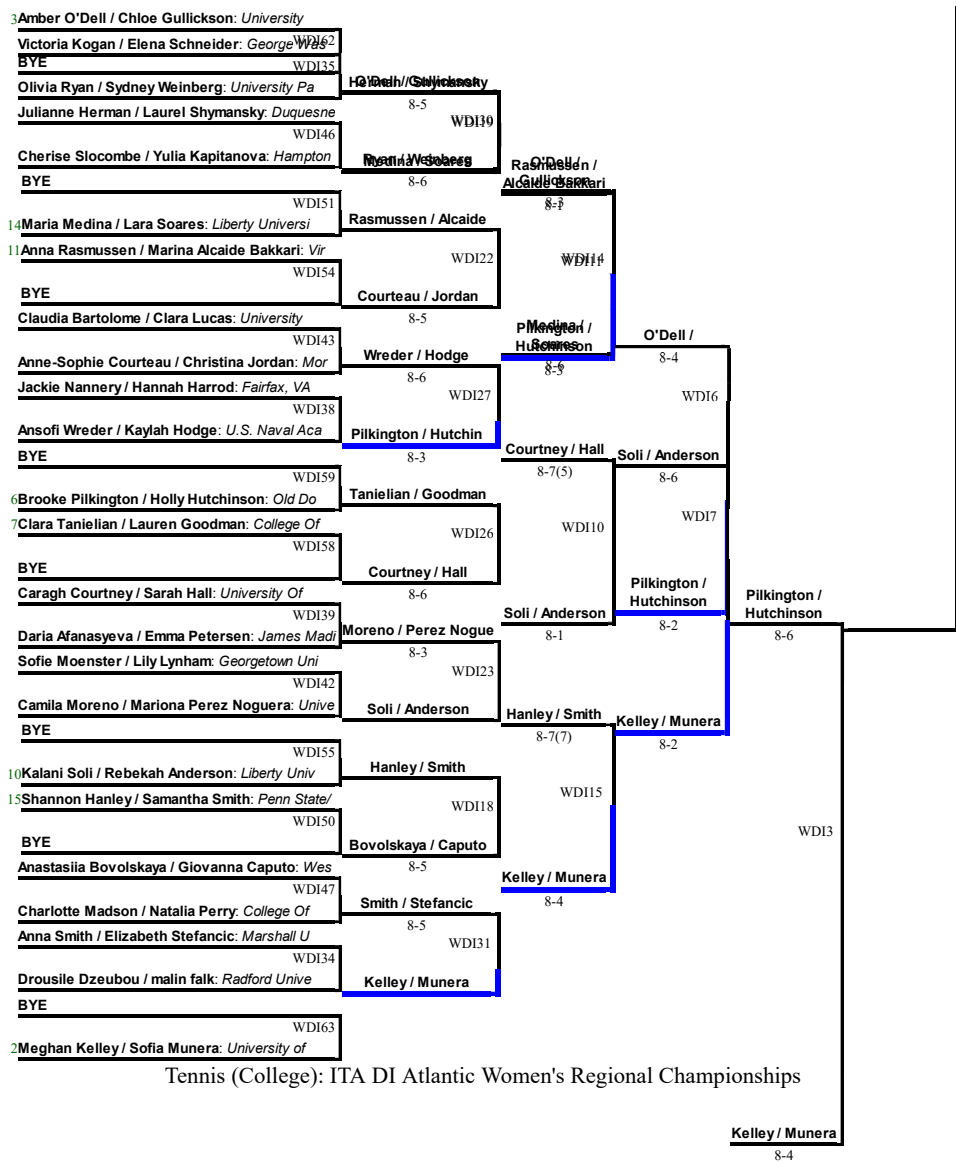

Tennis (College): ITA DI Atlantic Women's Regional Championships

(WDI) Women's Doubles - Division I
Single Elimination

CHAMPION

Tennis (College): ITA DI Atlantic Women's Regional Championships

Kelley / Munera
8-4