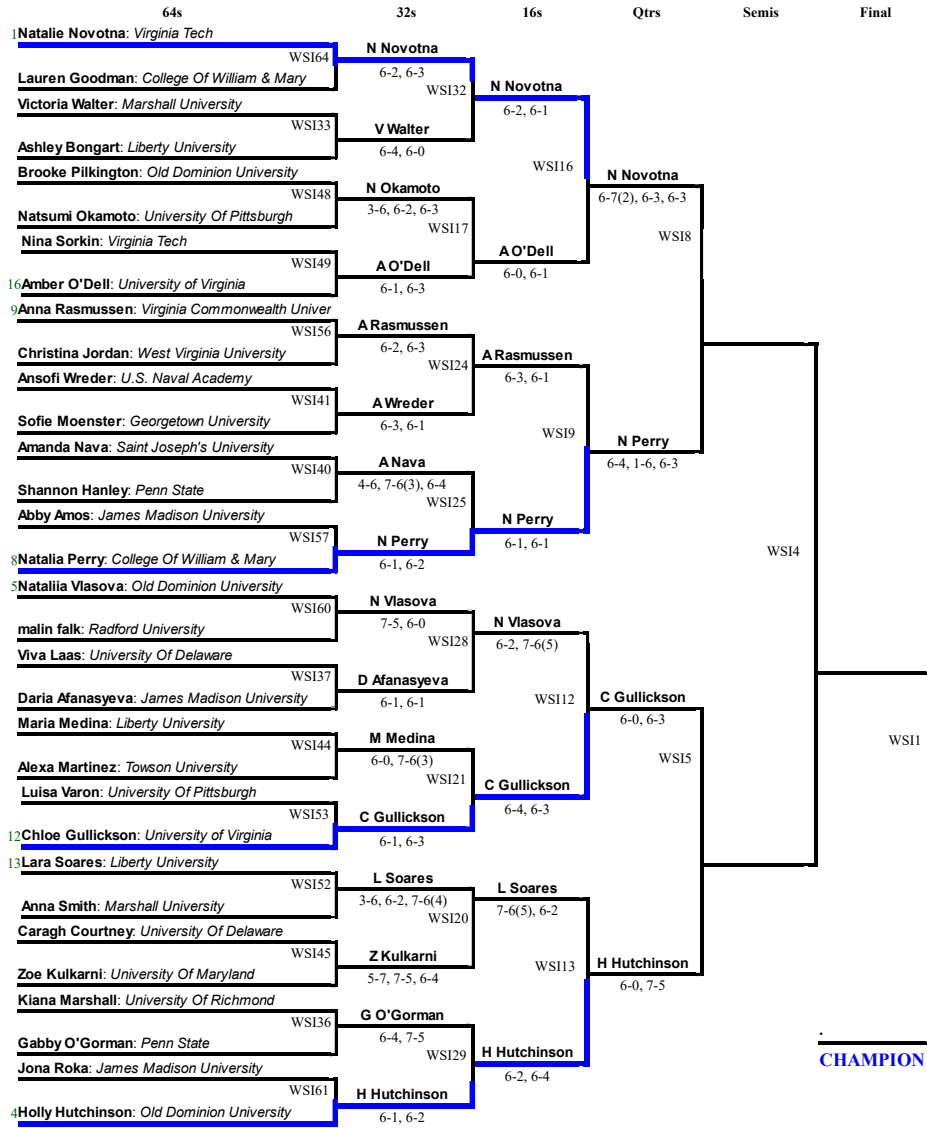

Tennis (College): ITA DI Atlantic Women's Regional Championships

(WSI) Women's Singles - Division I

Single Elimination with Consolation