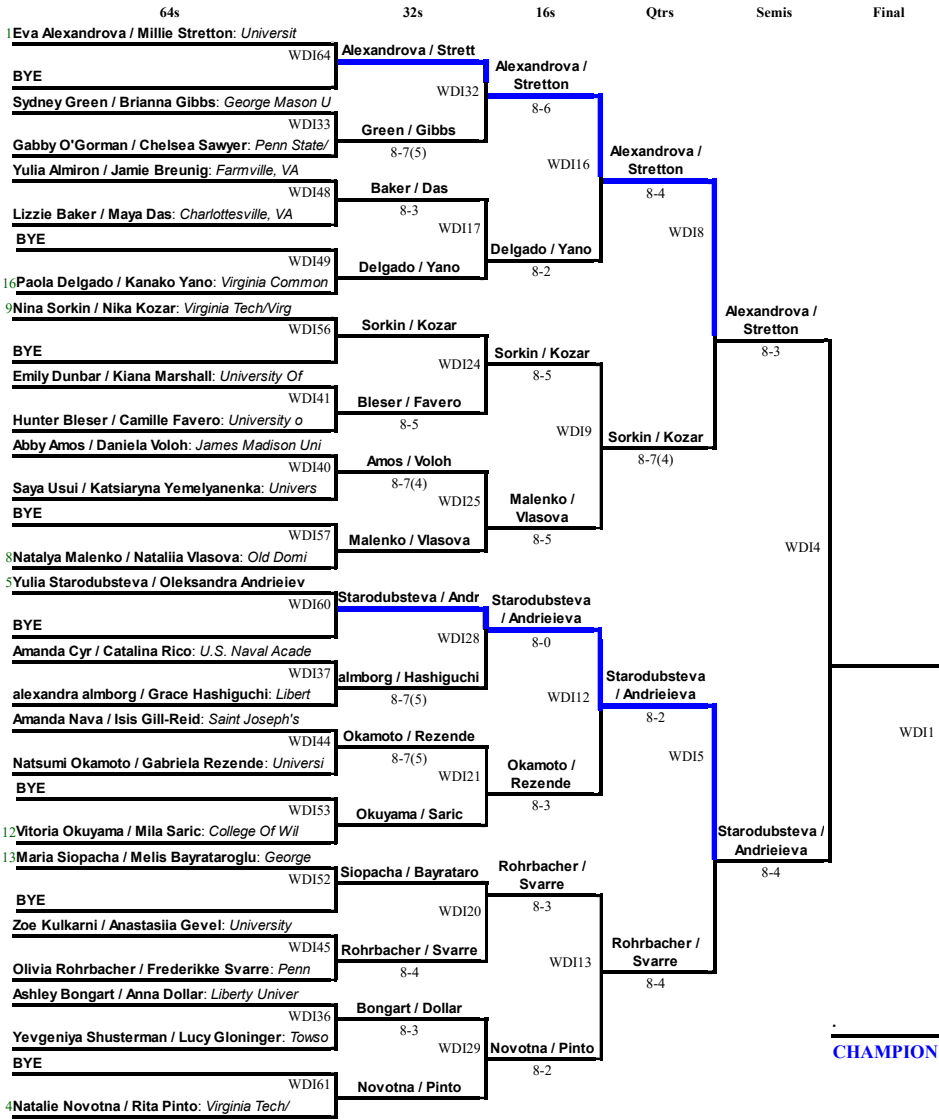

Tennis (College): ITA DI Atlantic Women's Regional Championships

(WDI) Women's Doubles - Division I
Single Elimination

CHAMPION

Tennis (College): ITA DI Atlantic Women's Regional Championships

Kelley / Munera
8-4