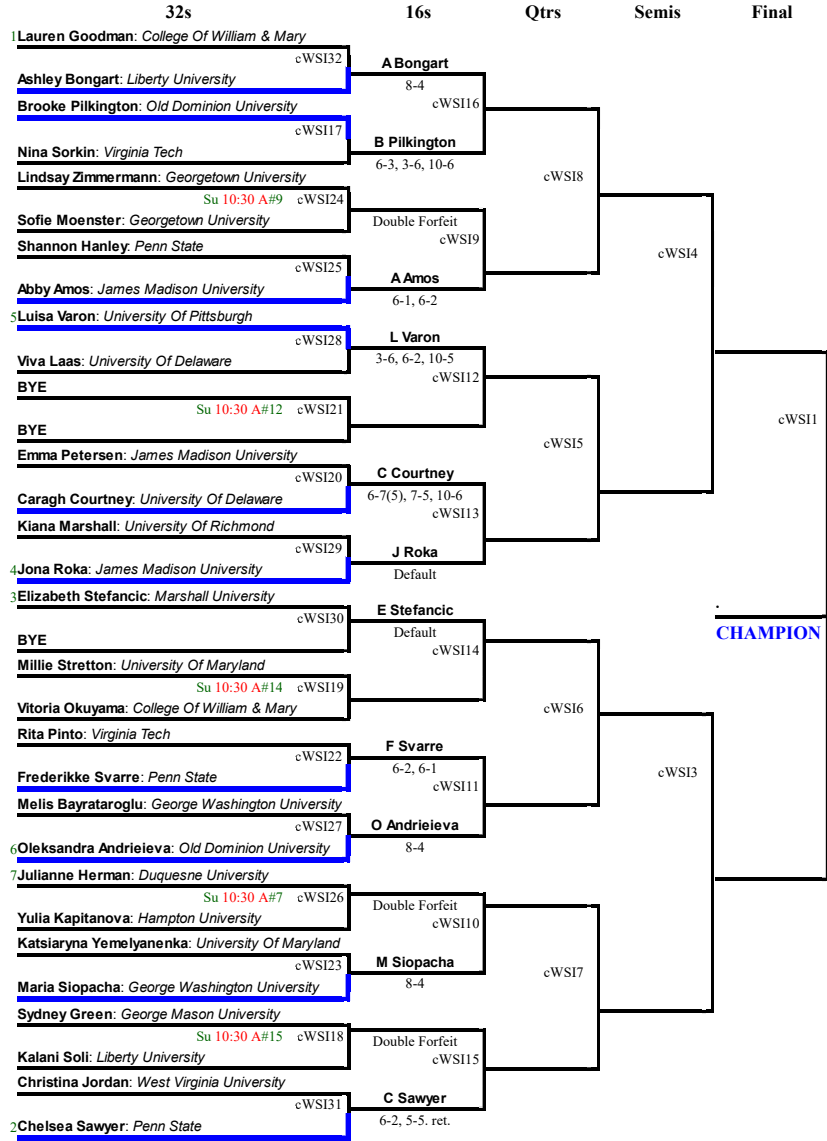

Tennis (College): ITA DI Atlantic Women's Regional Championships

(cWSI) Women's Singles - Division I Consolation
Single Elimination Dropdown

CHAMPION