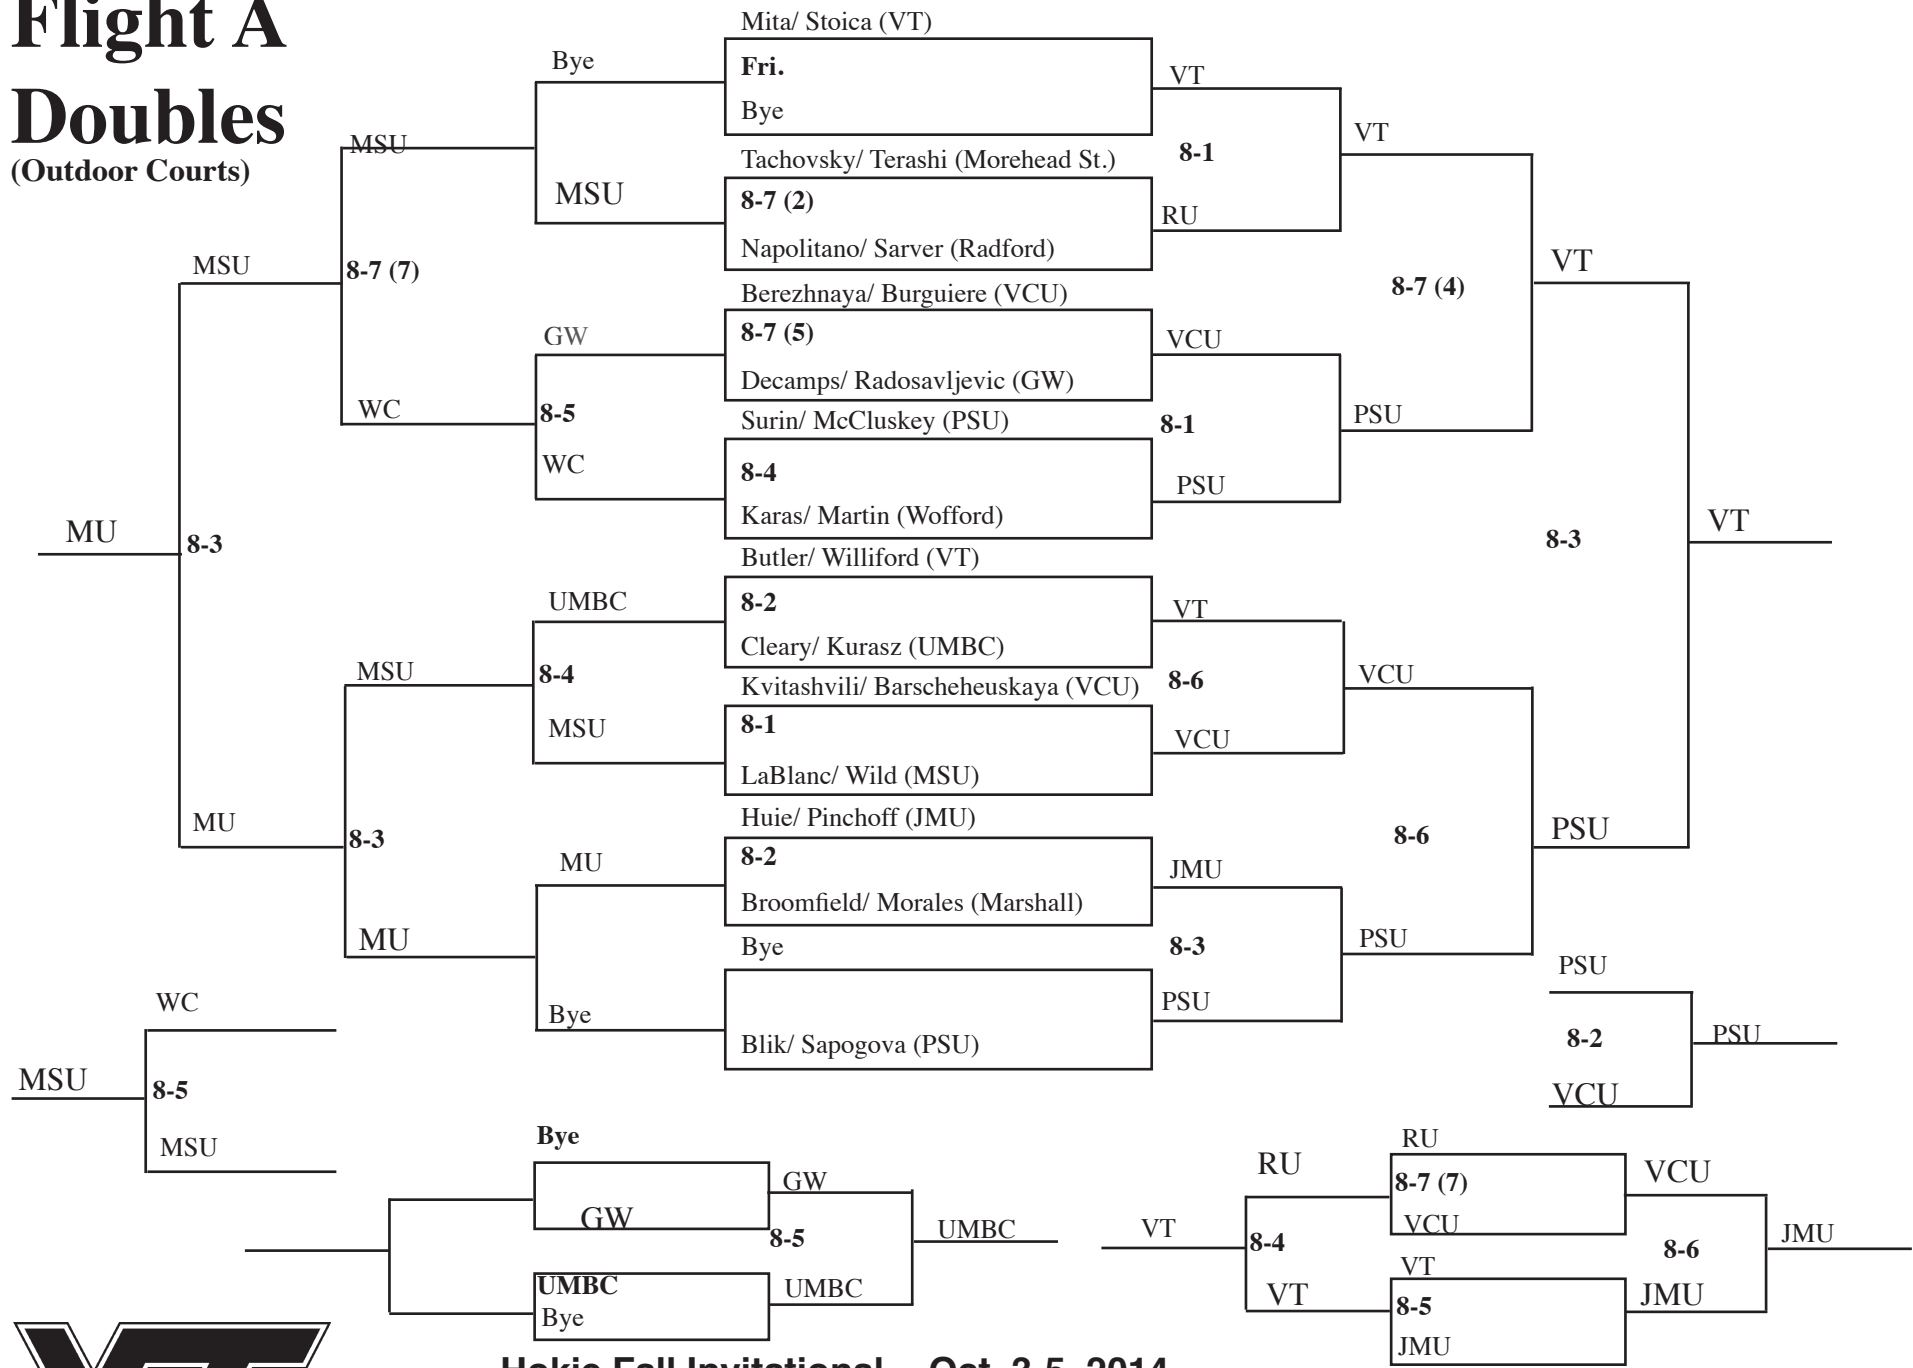

Flight A

Singles

(Varsity Outdoor courts)

Hokie Fall Invitational • Oct. 3-5, 2014
 Burrows-Burleson Tennis Center • Blacksburg, Virginia

Flight E

Singles

First avail.

Hokie Fall Invitational • Oct. 3-5, 2014
Burrows-Burleson Tennis Center • Blacksburg, Virginia

Flight A Doubles (Outdoor Courts)

Not before 12 p.m.

Not before 1:30 p.m.

Hokie Fall Invitational • Oct. 3-5, 2014
Burrows-Burleson Tennis Center • Blacksburg, Virginia

Flight B Doubles (Indoor Courts)

Not before 12 p.m.

Not before 1:30 p.m.

Hokie Fall Invitational • Oct. 3-5, 2014
Burrows-Burleson Tennis Center • Blacksburg, Virginia

Flight C

Doubles

(Outdoor Rec courts)

Hokie Fall Invitational • Oct. 3-5, 2014
 Burrows-Burleson Tennis Center • Blacksburg, Virginia