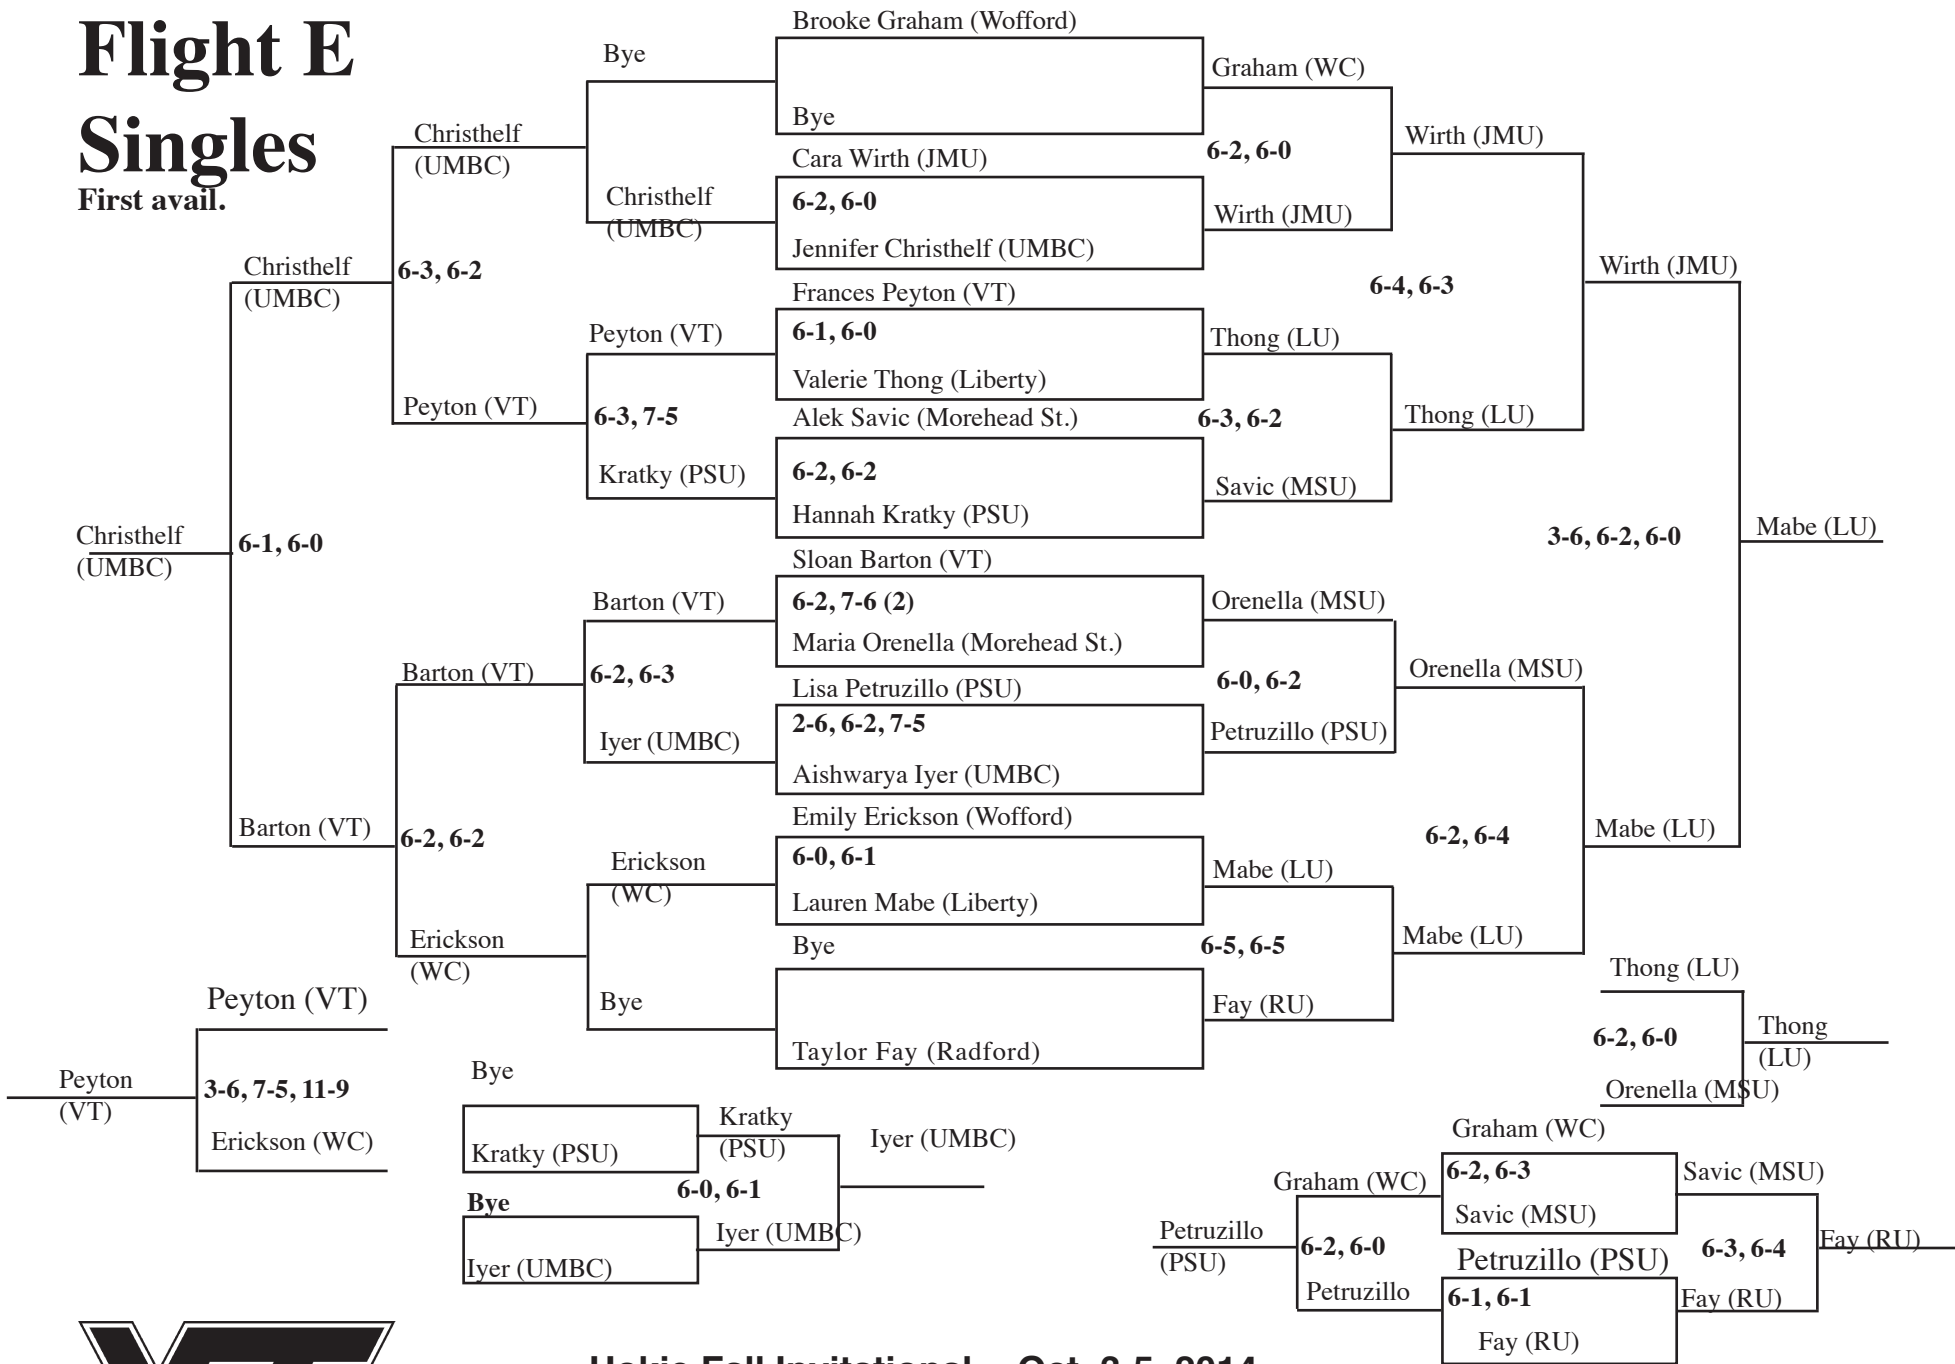

Flight A

Singles

(Varsity Outdoor courts)

Hokie Fall Invitational • Oct. 3-5, 2014
 Burrows-Burleson Tennis Center • Blacksburg, Virginia

Flight E

Singles

First avail.

Hokie Fall Invitational • Oct. 3-5, 2014
Burrows-Burleson Tennis Center • Blacksburg, Virginia

Flight A Doubles (Outdoor Courts)

Not before 12 p.m.

Not before 1:30 p.m.

Hokie Fall Invitational • Oct. 3-5, 2014
Burrows-Burleson Tennis Center • Blacksburg, Virginia

Flight B Doubles (Indoor Courts)

Not before 12 p.m.

Not before 1:30 p.m.

Hokie Fall Invitational • Oct. 3-5, 2014
Burrows-Burleson Tennis Center • Blacksburg, Virginia

Flight C

Doubles

(Outdoor Rec courts)

Hokie Fall Invitational • Oct. 3-5, 2014
 Burrows-Burleson Tennis Center • Blacksburg, Virginia