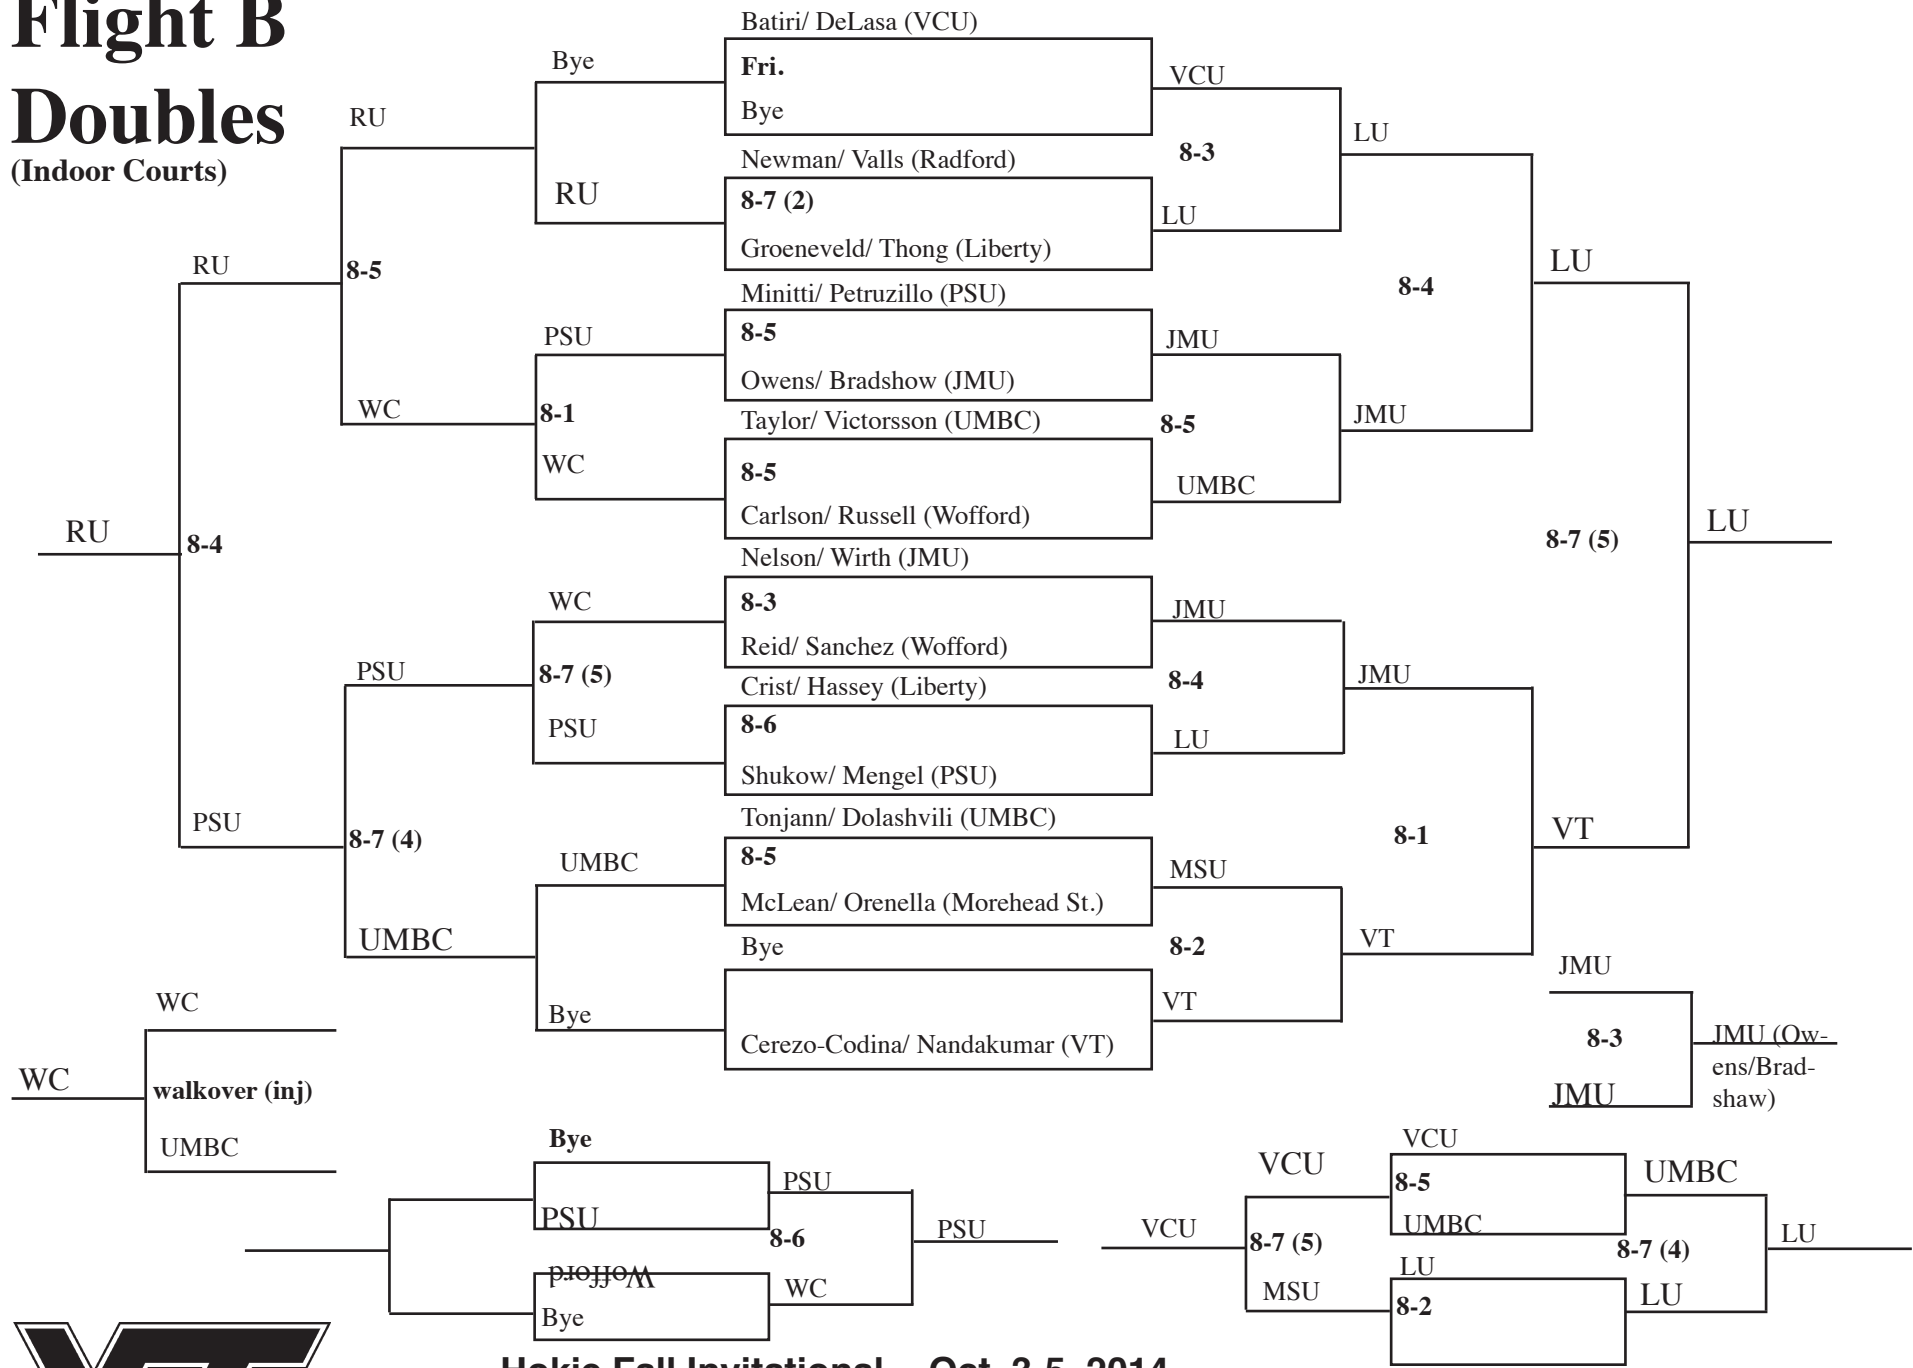

Flight A

Singles

(Varsity Outdoor courts)

Hokie Fall Invitational • Oct. 3-5, 2014
 Burrows-Burleson Tennis Center • Blacksburg, Virginia

Flight E

Singles

First avail.

Hokie Fall Invitational • Oct. 3-5, 2014
Burrows-Burleson Tennis Center • Blacksburg, Virginia

Flight A Doubles (Outdoor Courts)

Not before 12 p.m.

Not before 1:30 p.m.

Hokie Fall Invitational • Oct. 3-5, 2014
Burrows-Burleson Tennis Center • Blacksburg, Virginia

Flight B Doubles (Indoor Courts)

Not before 12 p.m.

Not before 1:30 p.m.

Hokie Fall Invitational • Oct. 3-5, 2014
Burrows-Burleson Tennis Center • Blacksburg, Virginia

Flight C

Doubles

(Outdoor Rec courts)

Hokie Fall Invitational • Oct. 3-5, 2014
 Burrows-Burleson Tennis Center • Blacksburg, Virginia