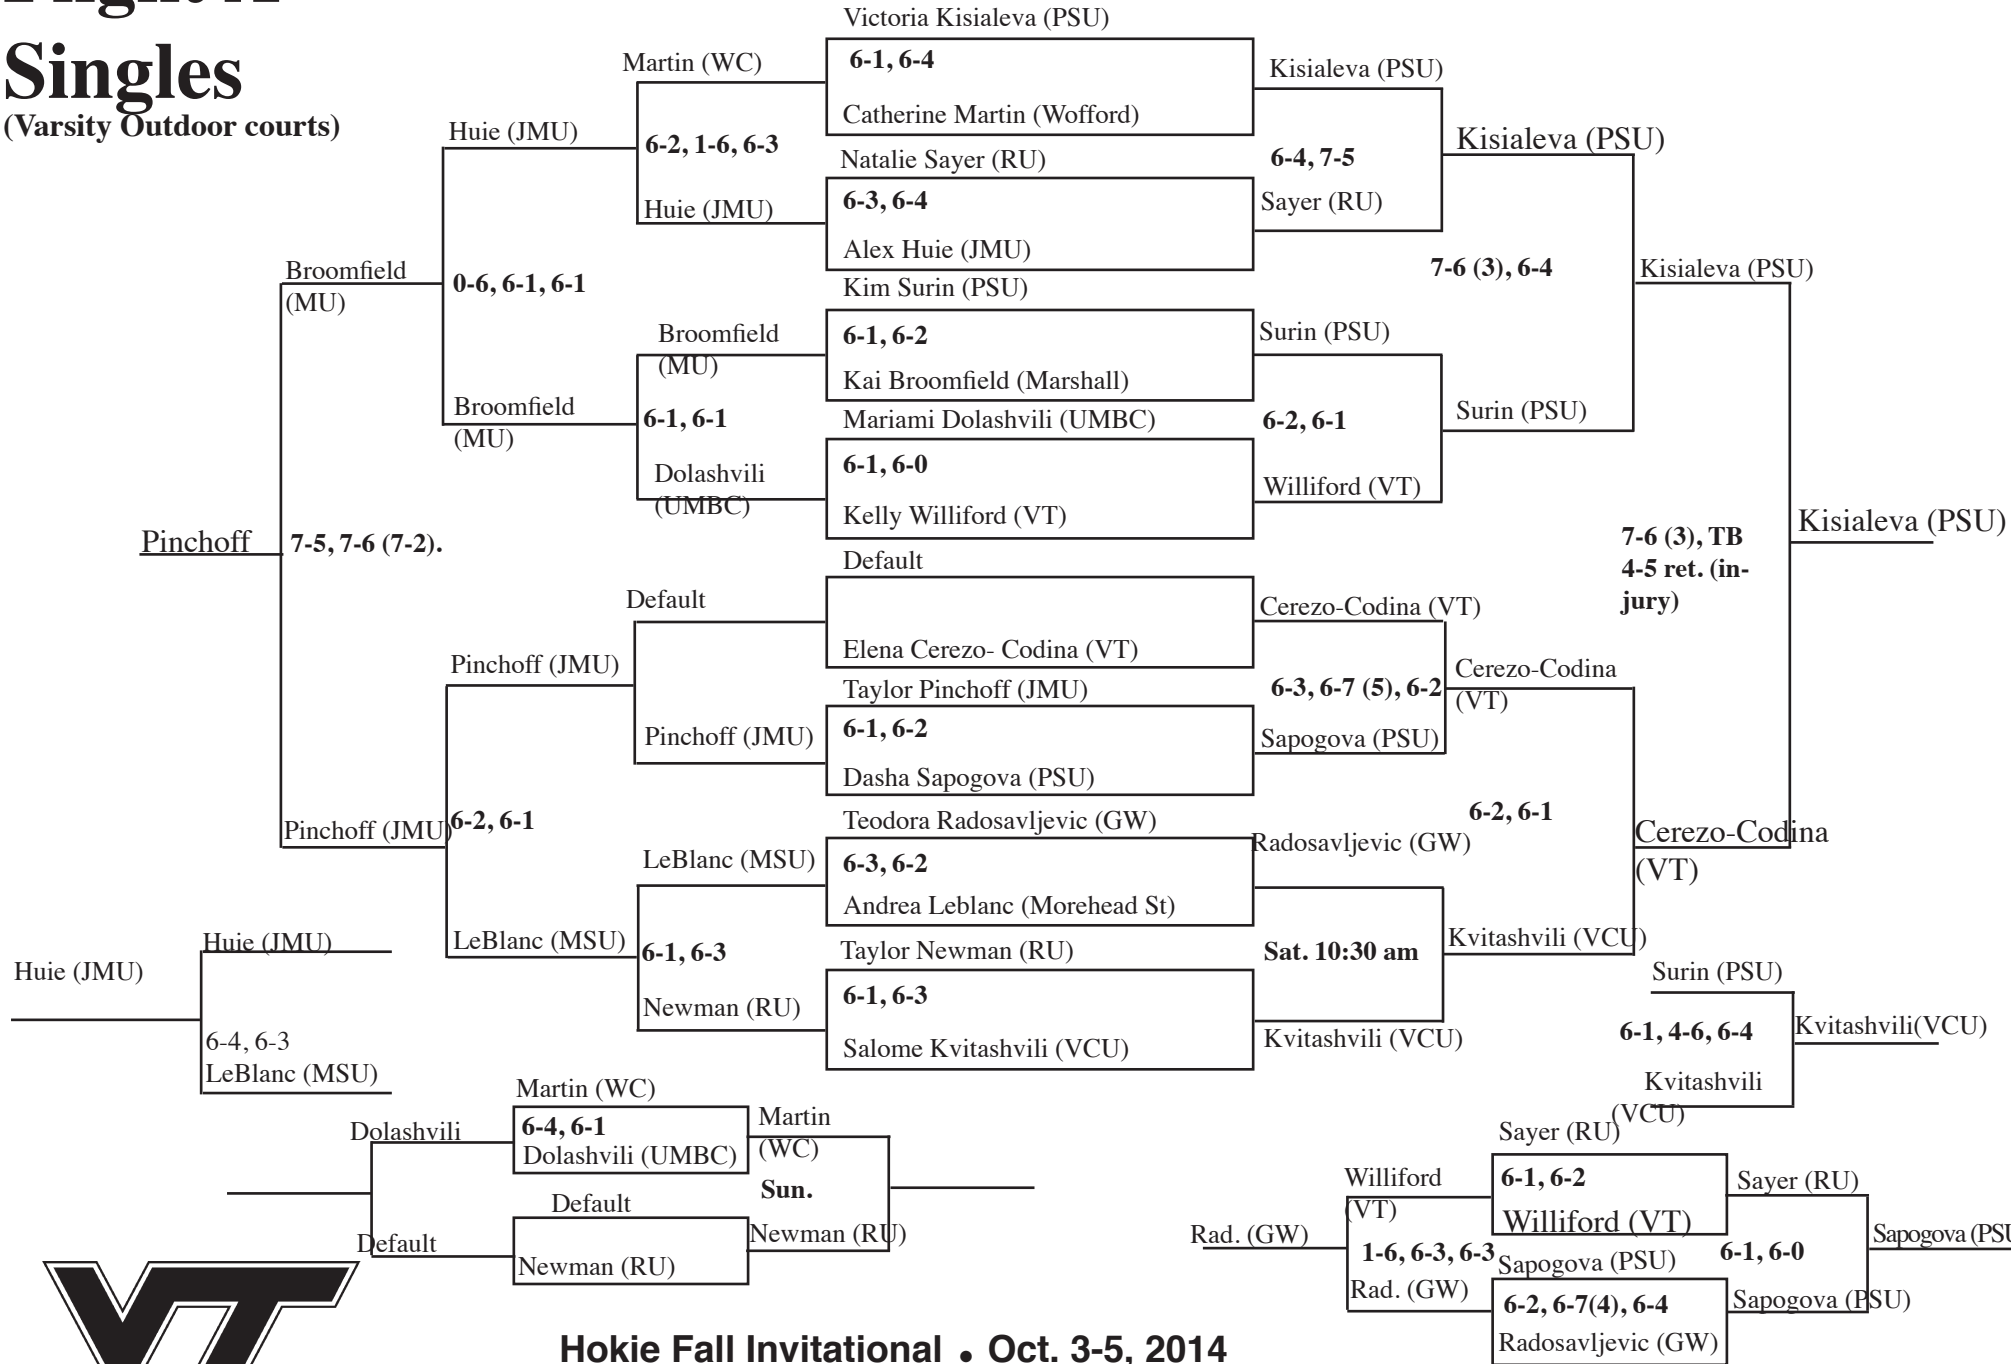

Flight A

Singles

(Varsity Outdoor courts)

Hokie Fall Invitational • Oct. 3-5, 2014
 Burrows-Burleson Tennis Center • Blacksburg, Virginia

Flight E

Singles

First avail.

Hokie Fall Invitational • Oct. 3-5, 2014
Burrows-Burleson Tennis Center • Blacksburg, Virginia

Flight A Doubles (Outdoor Courts)

Not before 12 p.m.

Not before 1:30 p.m.

Hokie Fall Invitational • Oct. 3-5, 2014
Burrows-Burleson Tennis Center • Blacksburg, Virginia

Flight B Doubles (Indoor Courts)

Not before 12 p.m.

Not before 1:30 p.m.

Hokie Fall Invitational • Oct. 3-5, 2014
Burrows-Burleson Tennis Center • Blacksburg, Virginia

Flight C

Doubles

(Outdoor Rec courts)

Hokie Fall Invitational • Oct. 3-5, 2014
 Burrows-Burleson Tennis Center • Blacksburg, Virginia