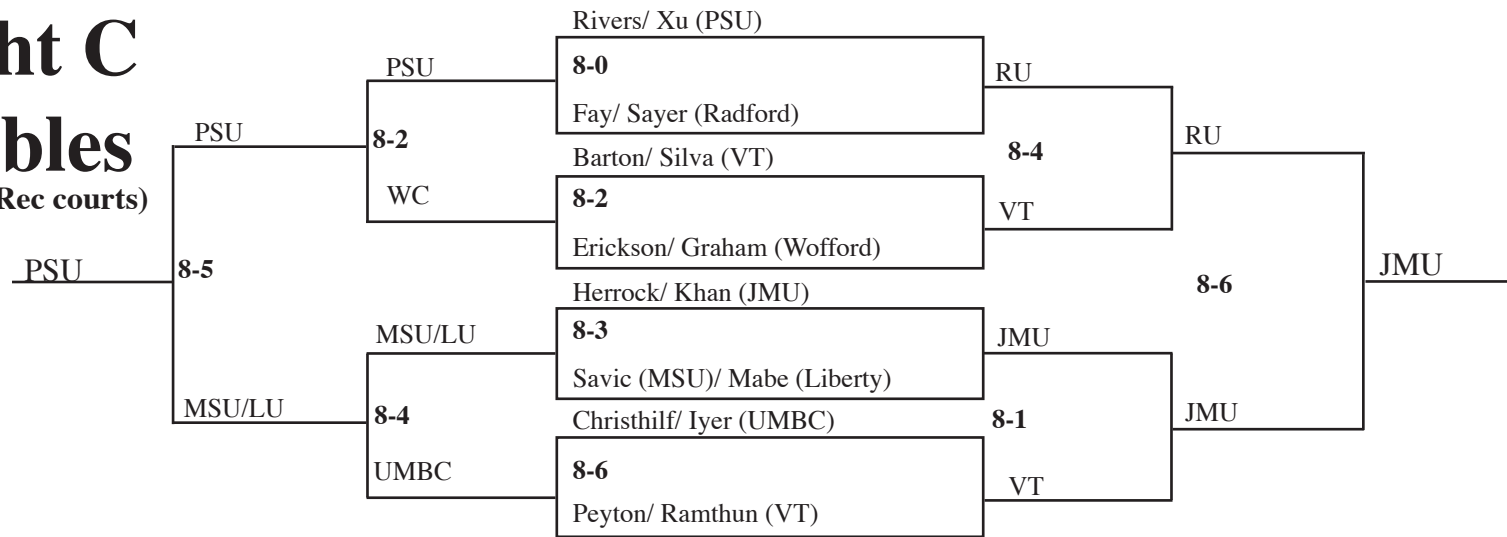

Flight A

Singles

(Varsity Outdoor courts)

Hokie Fall Invitational • Oct. 3-5, 2014
 Burrows-Burleson Tennis Center • Blacksburg, Virginia

Flight E

Singles

First avail.

Hokie Fall Invitational • Oct. 3-5, 2014
Burrows-Burleson Tennis Center • Blacksburg, Virginia

Flight A Doubles (Outdoor Courts)

Not before 12 p.m.

Not before 1:30 p.m.

Hokie Fall Invitational • Oct. 3-5, 2014
Burrows-Burleson Tennis Center • Blacksburg, Virginia

Flight B Doubles (Indoor Courts)

Not before 12 p.m.

Not before 1:30 p.m.

Hokie Fall Invitational • Oct. 3-5, 2014
Burrows-Burleson Tennis Center • Blacksburg, Virginia

Flight C

Doubles

(Outdoor Rec courts)

Hokie Fall Invitational • Oct. 3-5, 2014
 Burrows-Burleson Tennis Center • Blacksburg, Virginia