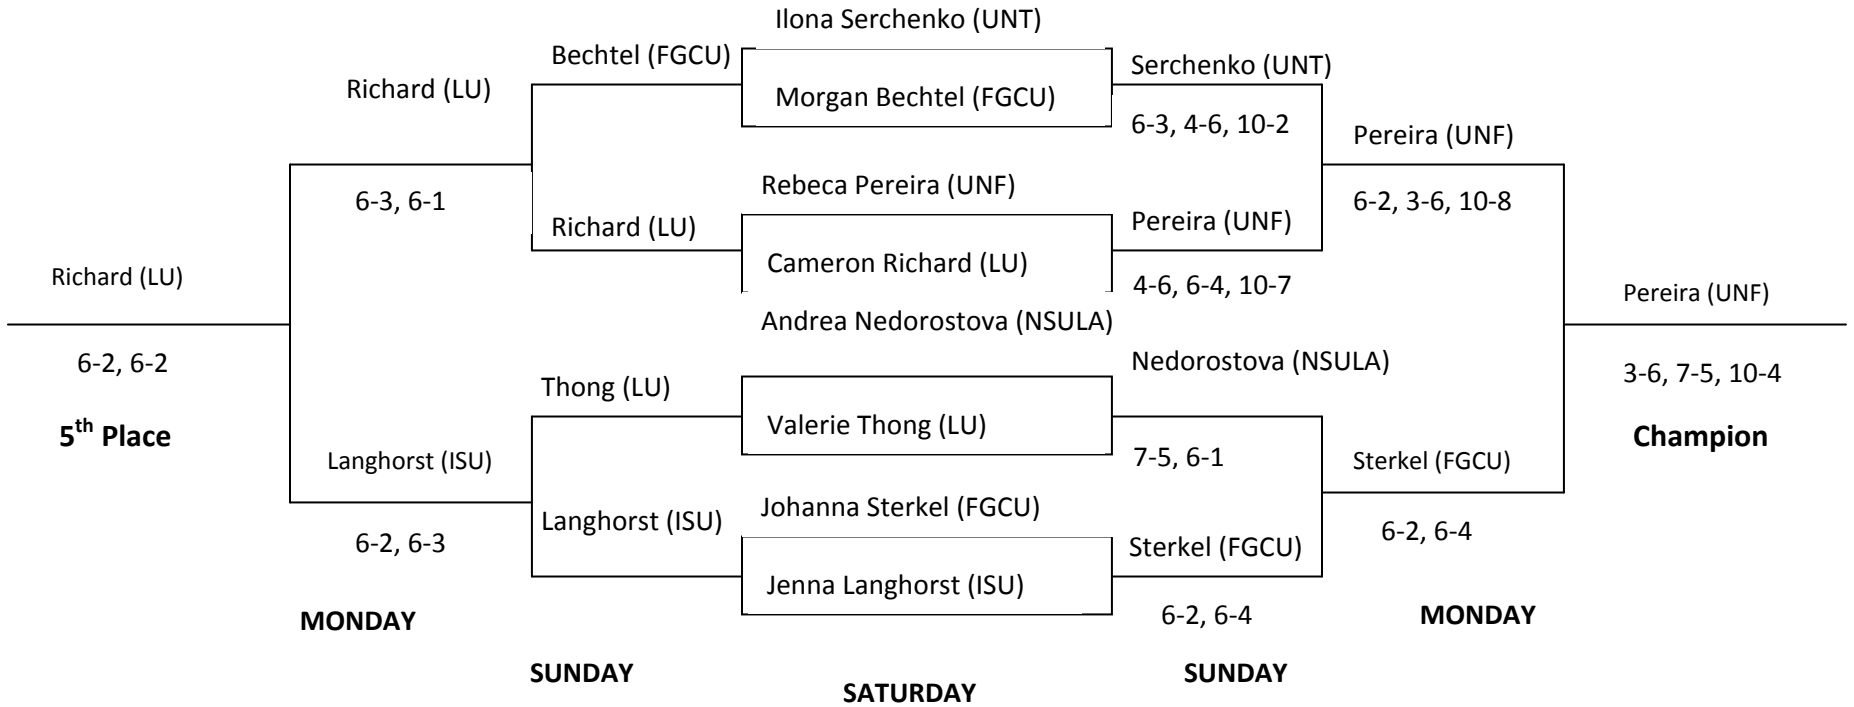

FGCU EAGLE INVITE

Singles Flight 3