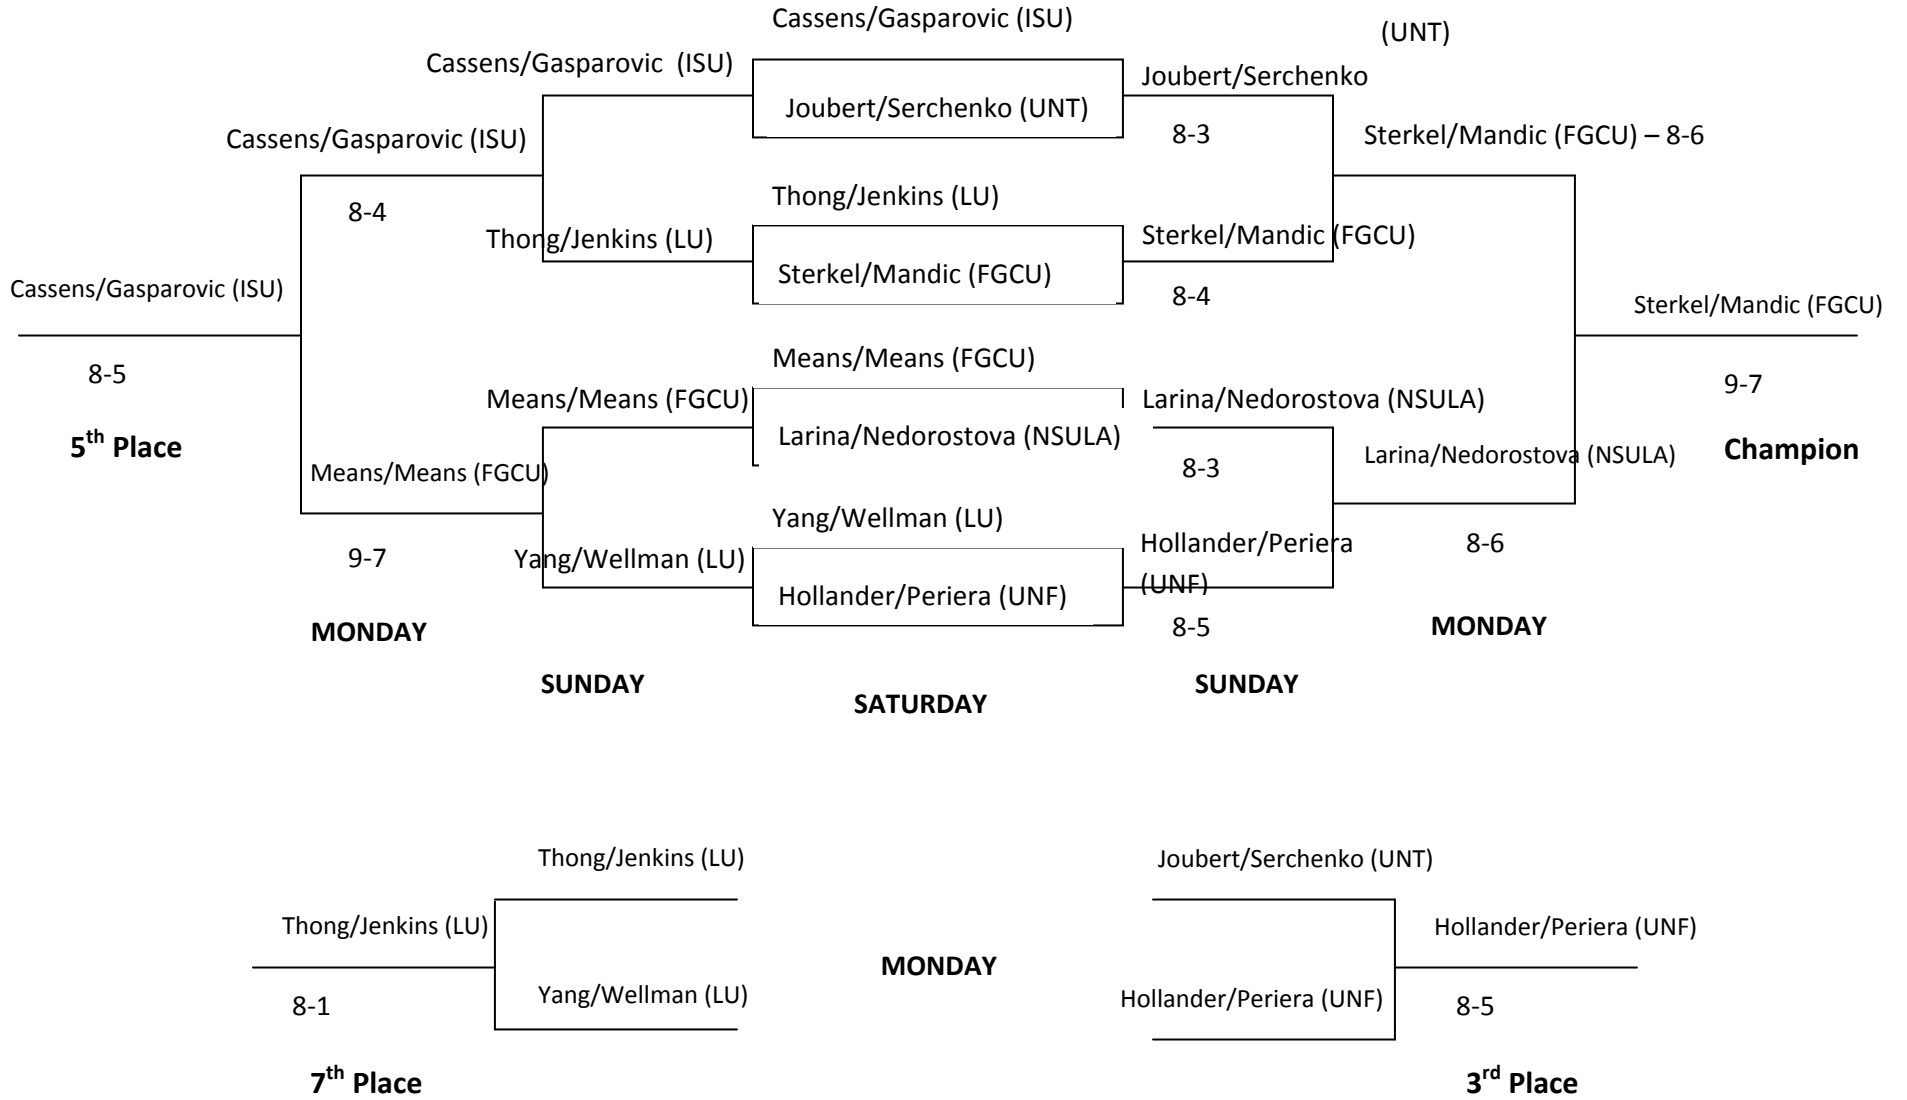

FGCU EAGLE INVITE

Doubles Flight 2