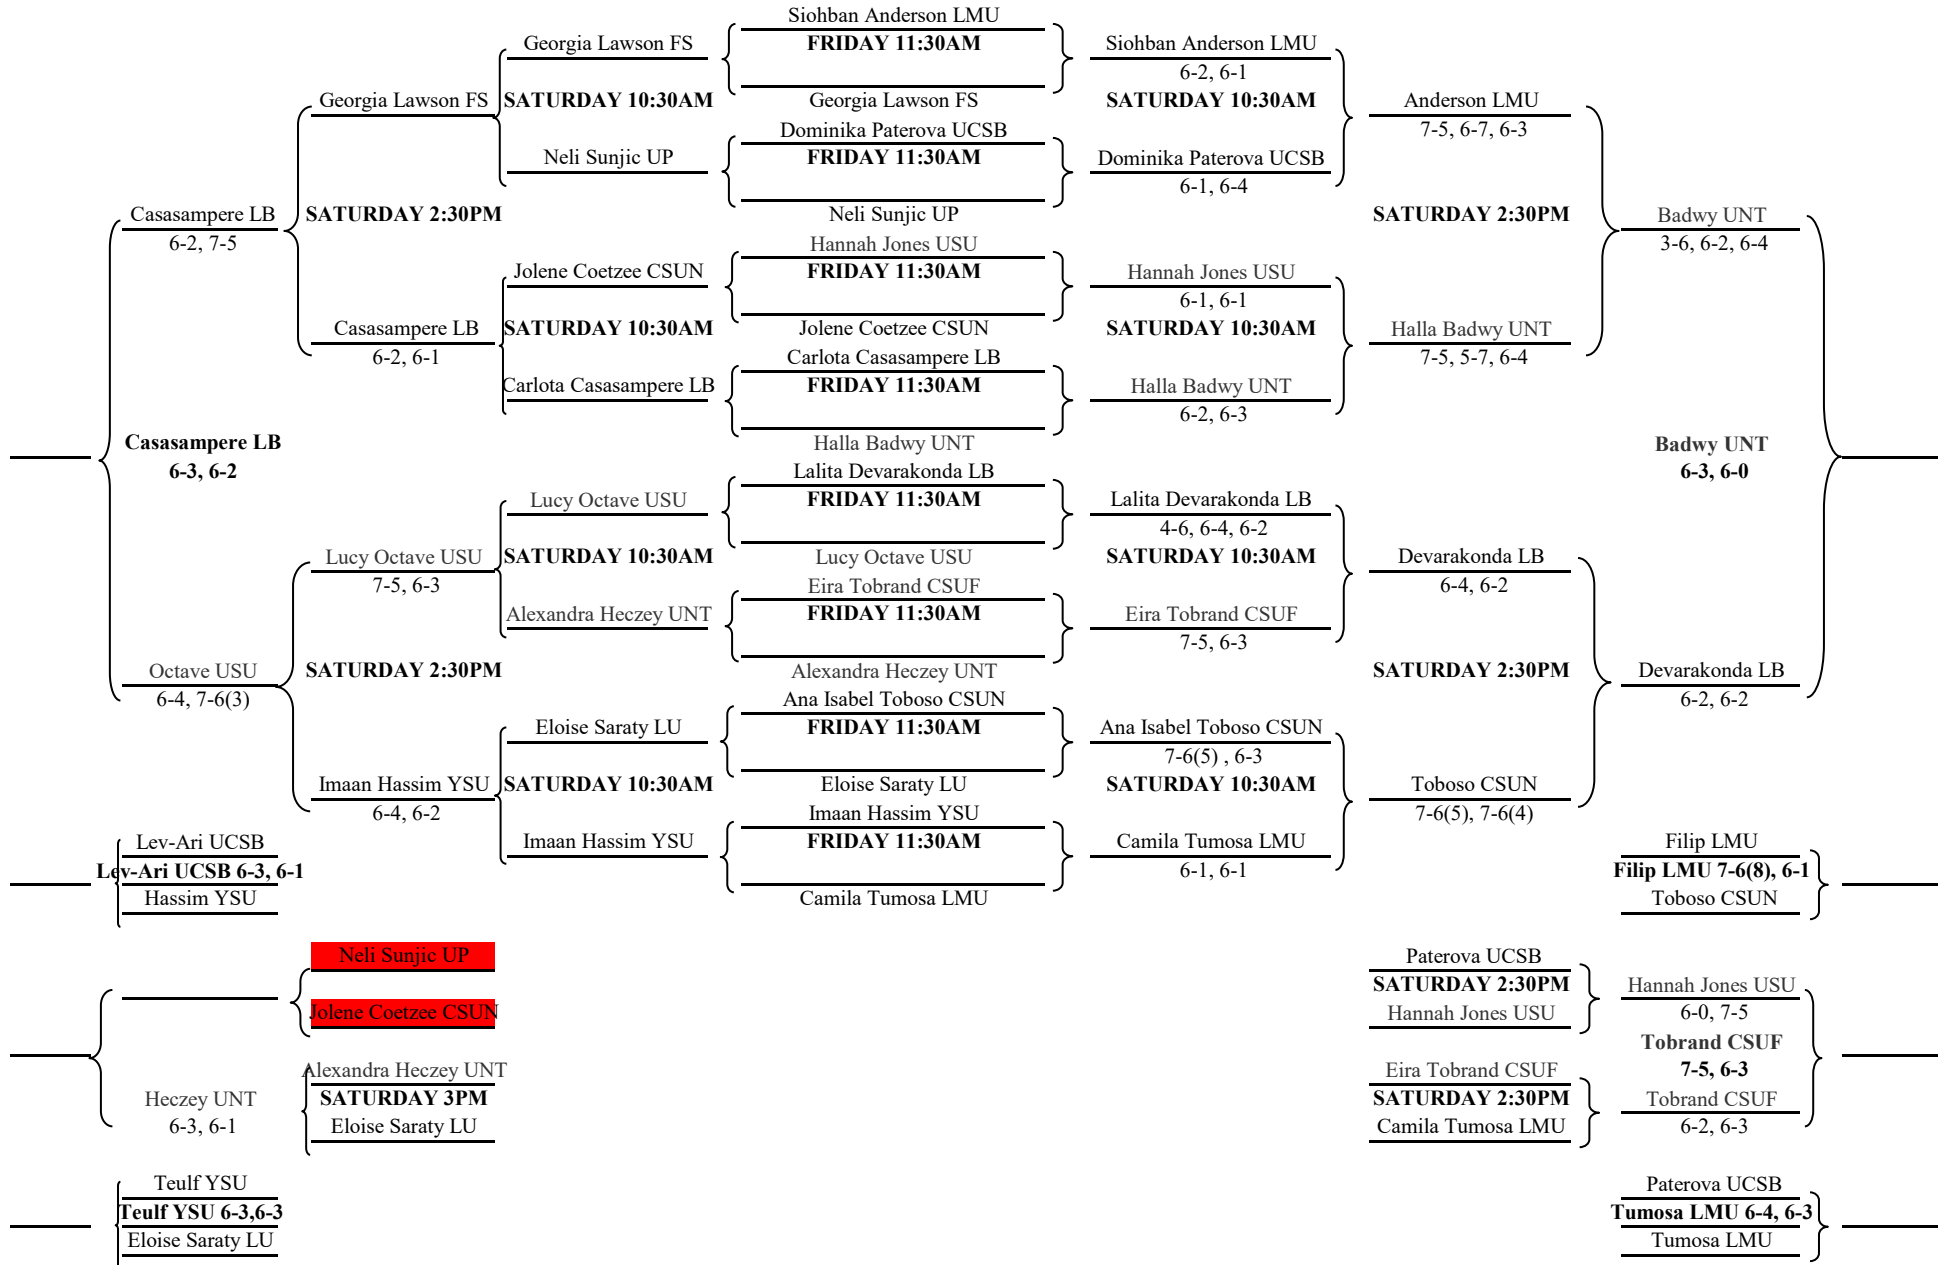

CSUN FALL INVITATIONAL 2019

Doubles A

CSUN FALL INVITATIONAL 2019

Doubles B

CSUN FALL INVITATIONAL 2019

Doubles C

CSUN FALL INVITATIONAL 2019

Doubles D

CSUN FALL INVITATIONAL 2019

Doubles E

CSUN FALL INVITATIONAL 2019

Singles A

CSUN FALL INVITATIONAL 2019

Singles B

CSUN FALL INVITATIONAL 2019

Singles C