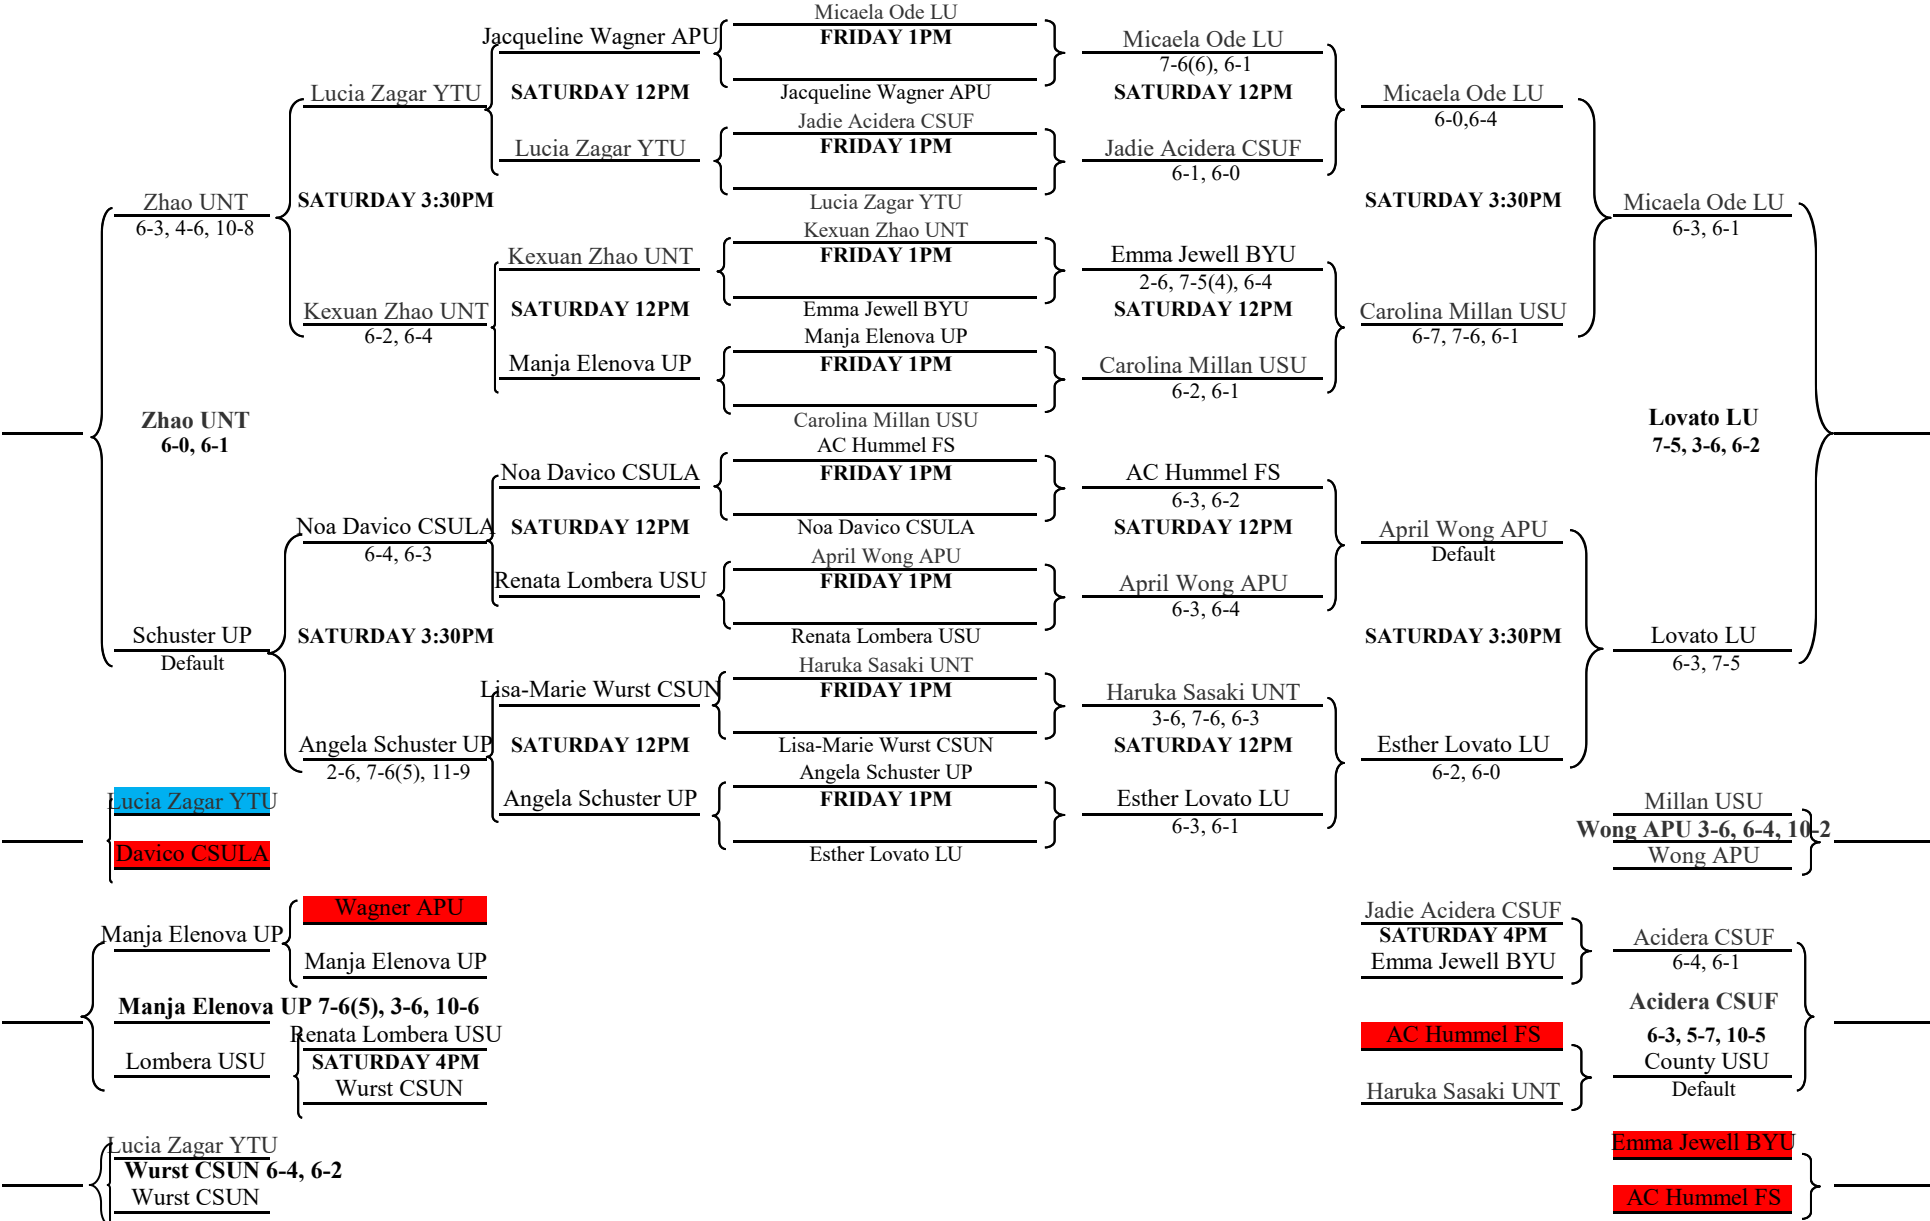

CSUN FALL INVITATIONAL 2019

Doubles A

CSUN FALL INVITATIONAL 2019

Doubles B

CSUN FALL INVITATIONAL 2019

Doubles C

CSUN FALL INVITATIONAL 2019

Doubles D

CSUN FALL INVITATIONAL 2019

Doubles E

CSUN FALL INVITATIONAL 2019

Singles A

CSUN FALL INVITATIONAL 2019

Singles B

CSUN FALL INVITATIONAL 2019

Singles C

CSUN FALL INVITATIONAL 2019

Singles D

CSUN FALL INVITATIONAL 2019

Singles E

CSUN FALL INVITATIONAL 2019

Singles F