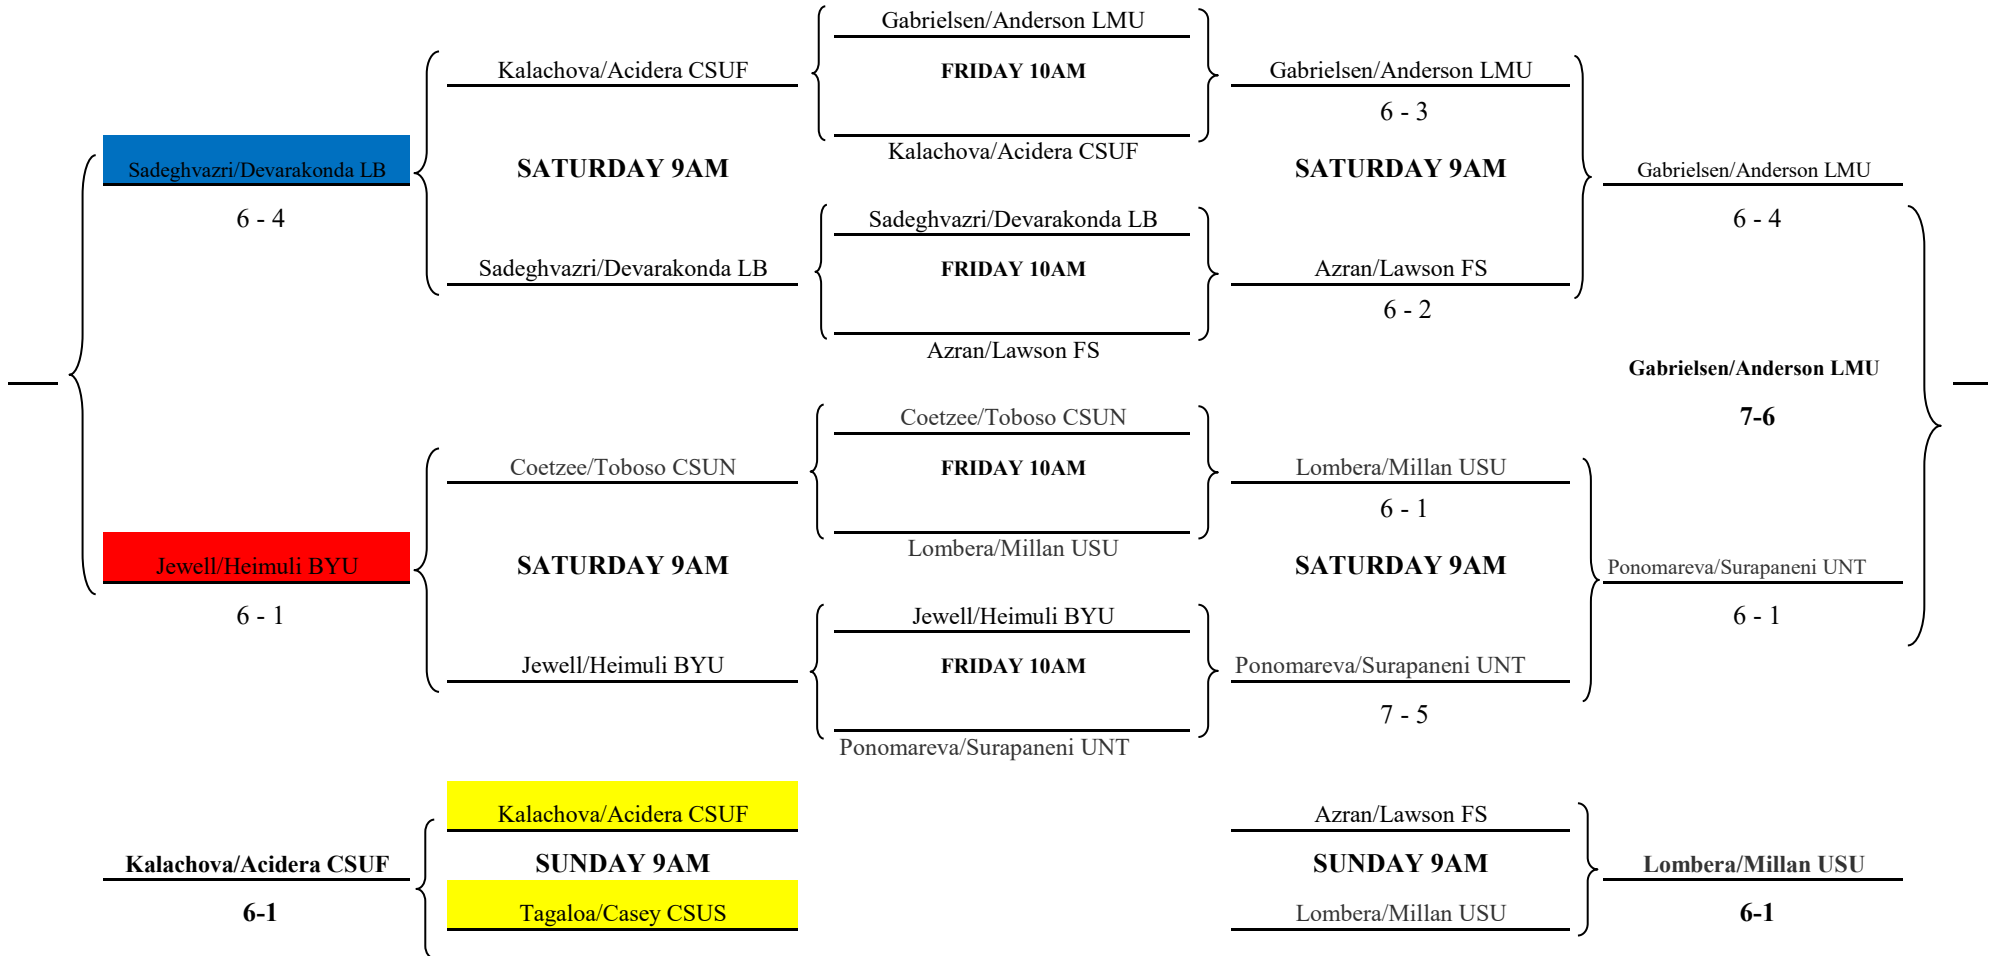

CSUN FALL INVITATIONAL 2019

Doubles A

CSUN FALL INVITATIONAL 2019

Doubles B

CSUN FALL INVITATIONAL 2019

Doubles C

CSUN FALL INVITATIONAL 2019

Doubles D

CSUN FALL INVITATIONAL 2019

Doubles E

CSUN FALL INVITATIONAL 2019

Singles A

CSUN FALL INVITATIONAL 2019

Singles B

CSUN FALL INVITATIONAL 2019

Singles C