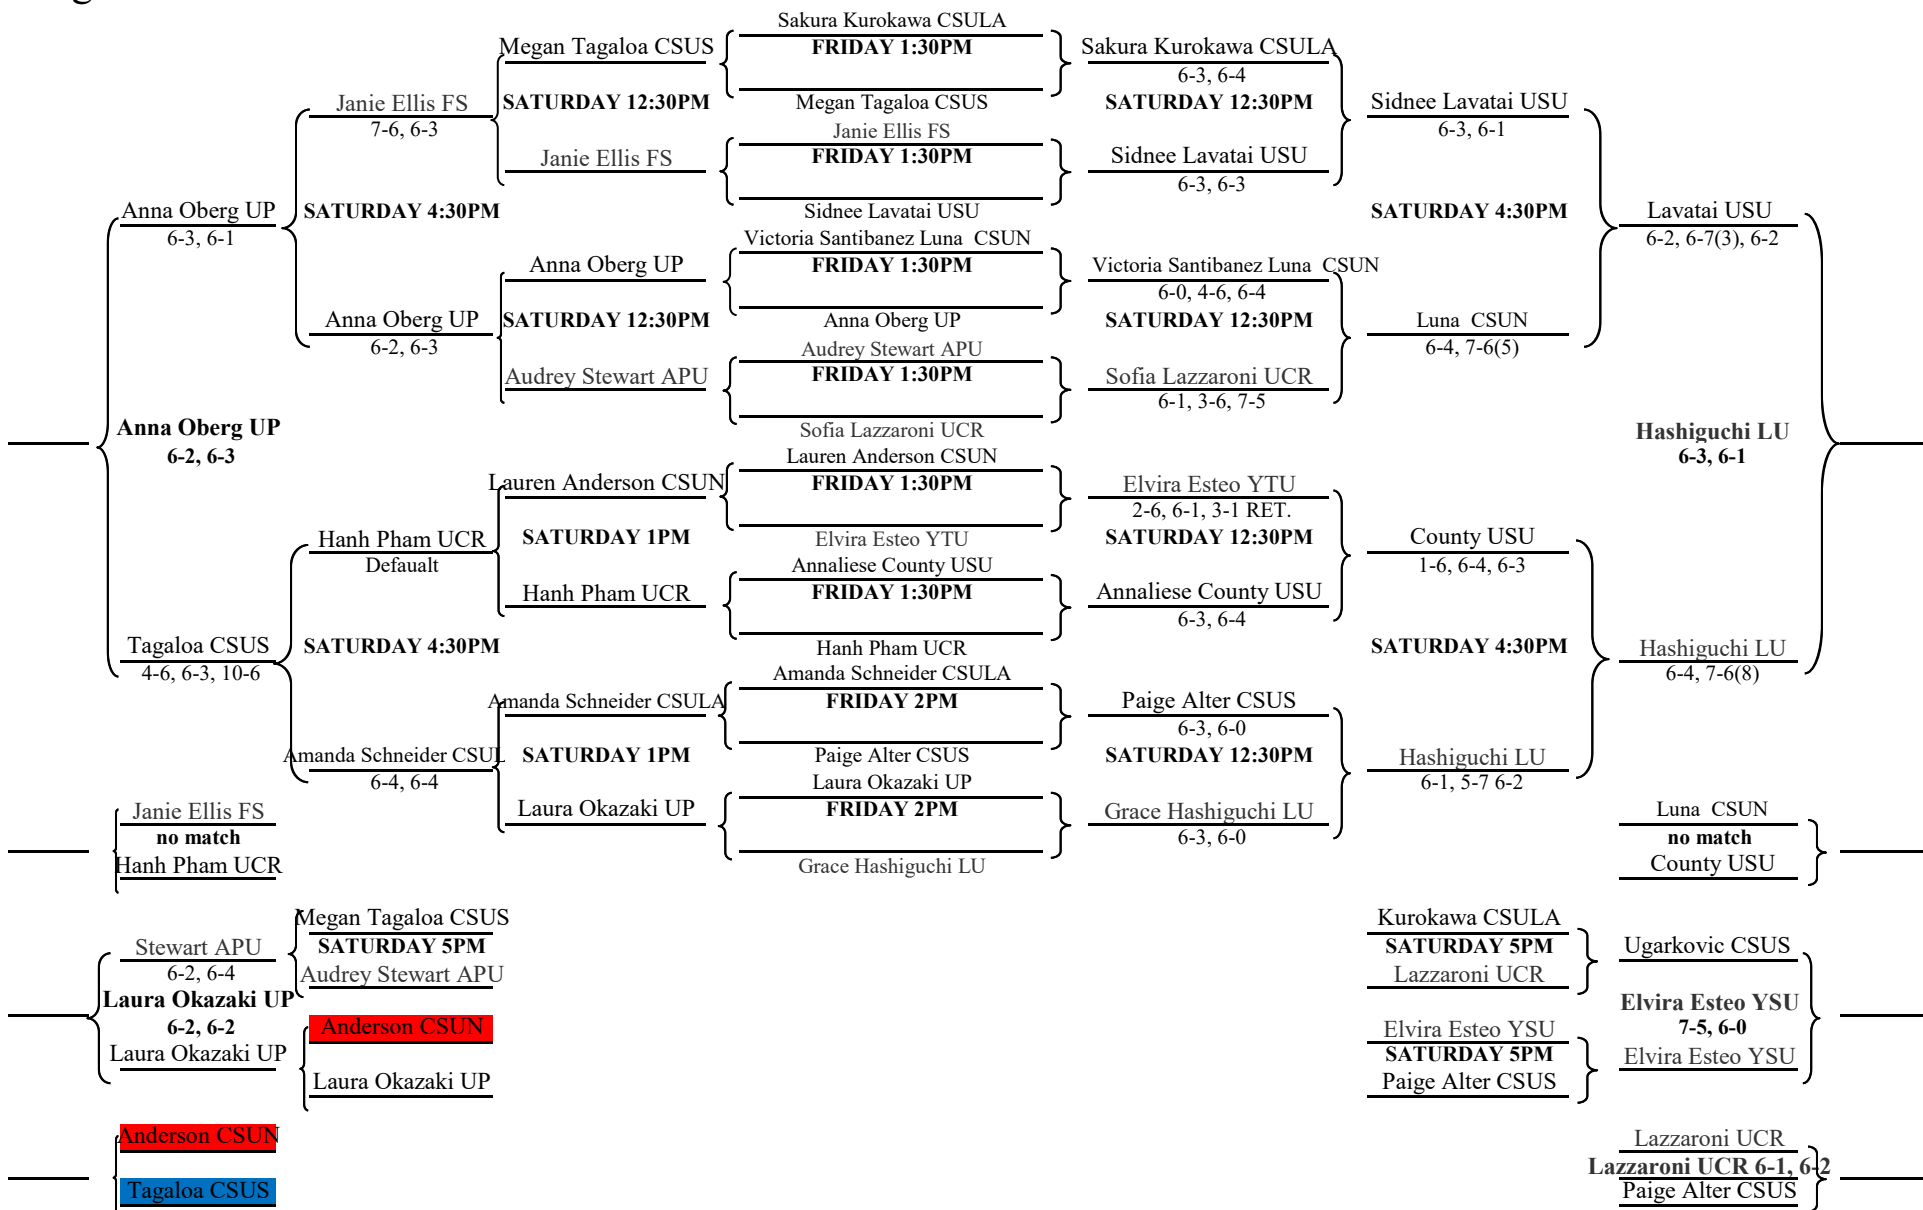

CSUN FALL INVITATIONAL 2019

Doubles A

CSUN FALL INVITATIONAL 2019

Doubles B

CSUN FALL INVITATIONAL 2019

Doubles C

CSUN FALL INVITATIONAL 2019

Doubles D

CSUN FALL INVITATIONAL 2019

Doubles E

CSUN FALL INVITATIONAL 2019

Singles A

CSUN FALL INVITATIONAL 2019

Singles B

CSUN FALL INVITATIONAL 2019

Singles C

CSUN FALL INVITATIONAL 2019

Singles D

CSUN FALL INVITATIONAL 2019

Singles E

CSUN FALL INVITATIONAL 2019

Singles F