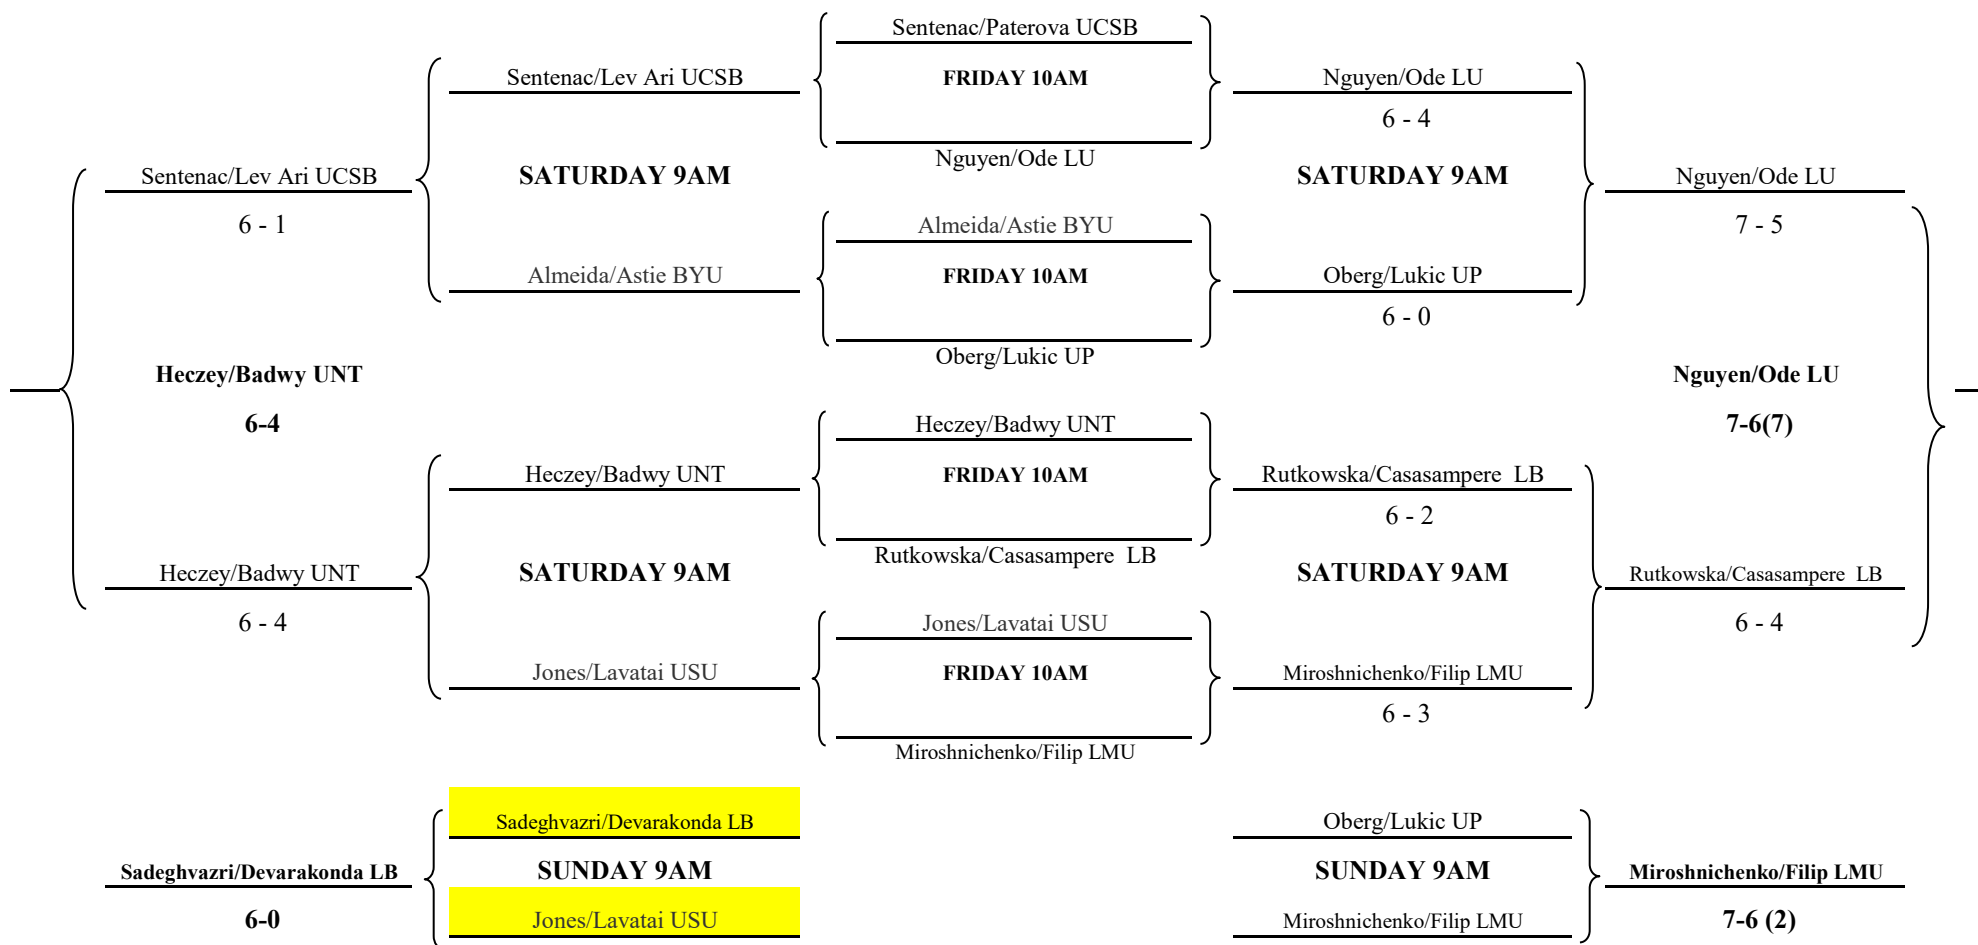

CSUN FALL INVITATIONAL 2019

Doubles A

CSUN FALL INVITATIONAL 2019

Doubles B

CSUN FALL INVITATIONAL 2019

Doubles C

CSUN FALL INVITATIONAL 2019

Doubles D

CSUN FALL INVITATIONAL 2019

Doubles E

CSUN FALL INVITATIONAL 2019

Singles A

CSUN FALL INVITATIONAL 2019

Singles B

CSUN FALL INVITATIONAL 2019

Singles C