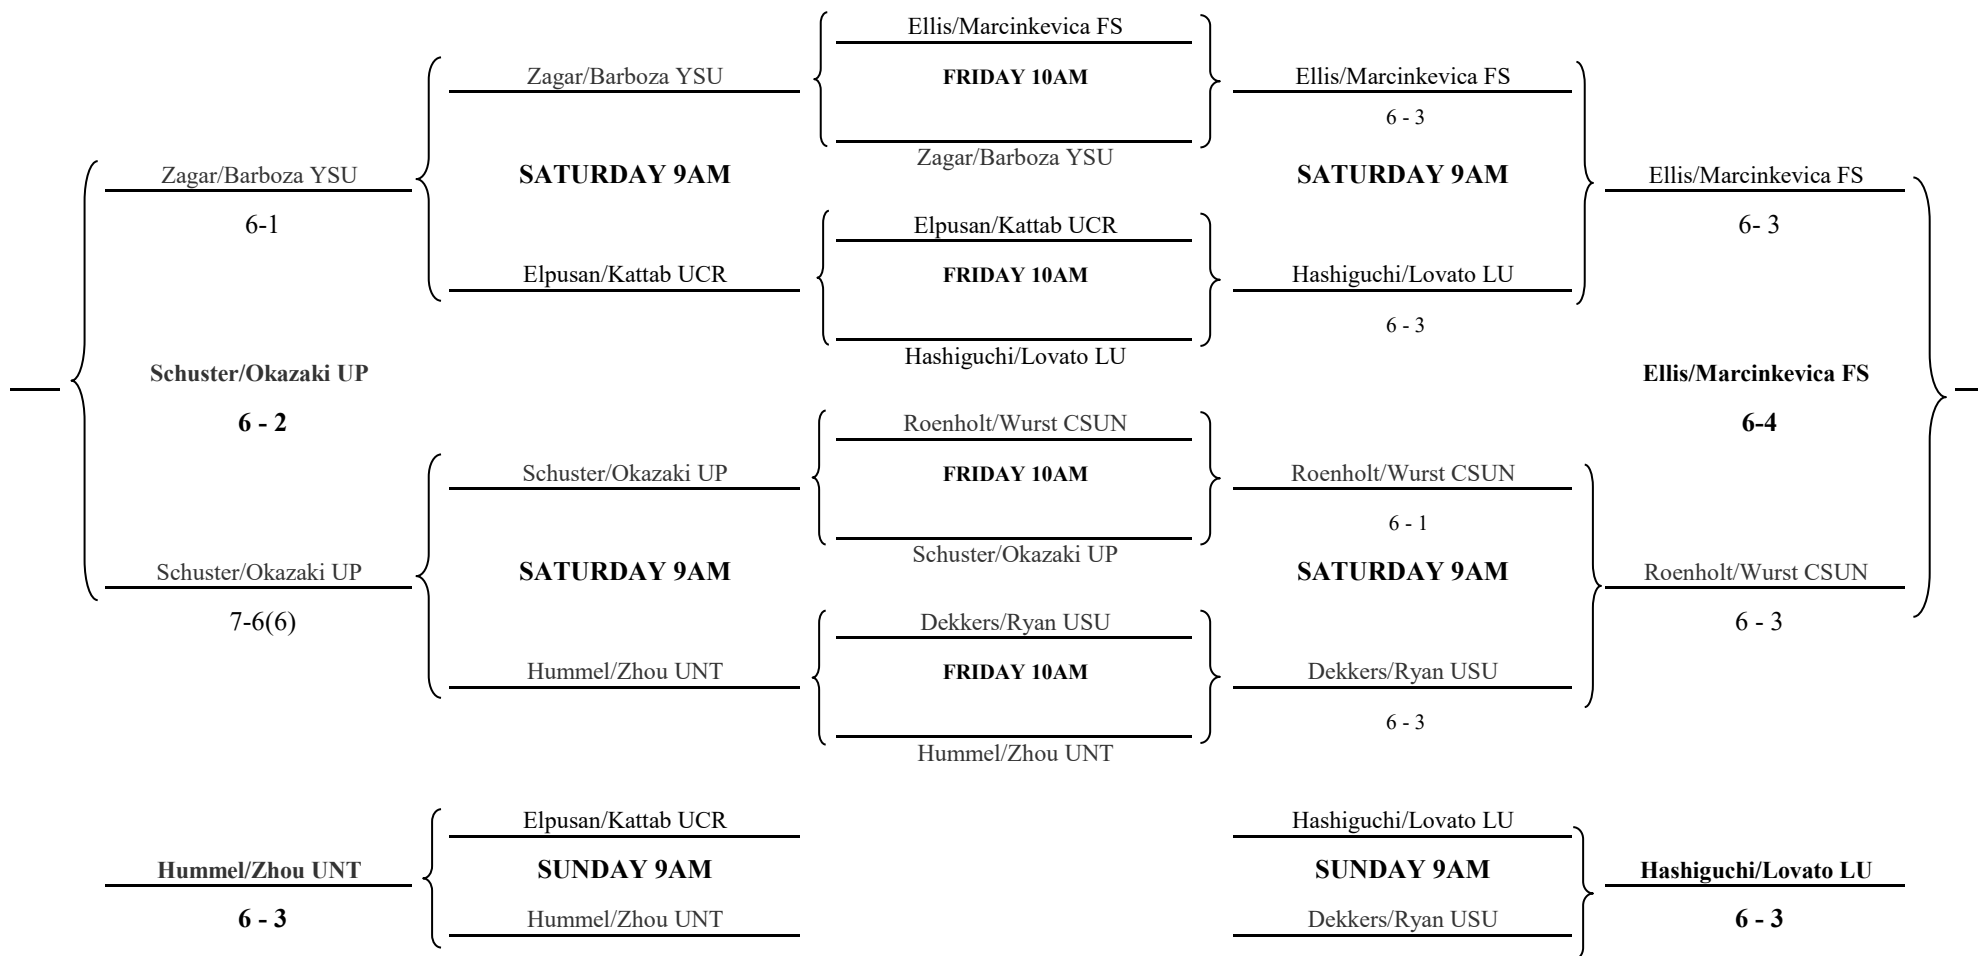

CSUN FALL INVITATIONAL 2019

Doubles A

CSUN FALL INVITATIONAL 2019

Doubles B

CSUN FALL INVITATIONAL 2019

Doubles C

CSUN FALL INVITATIONAL 2019

Doubles D