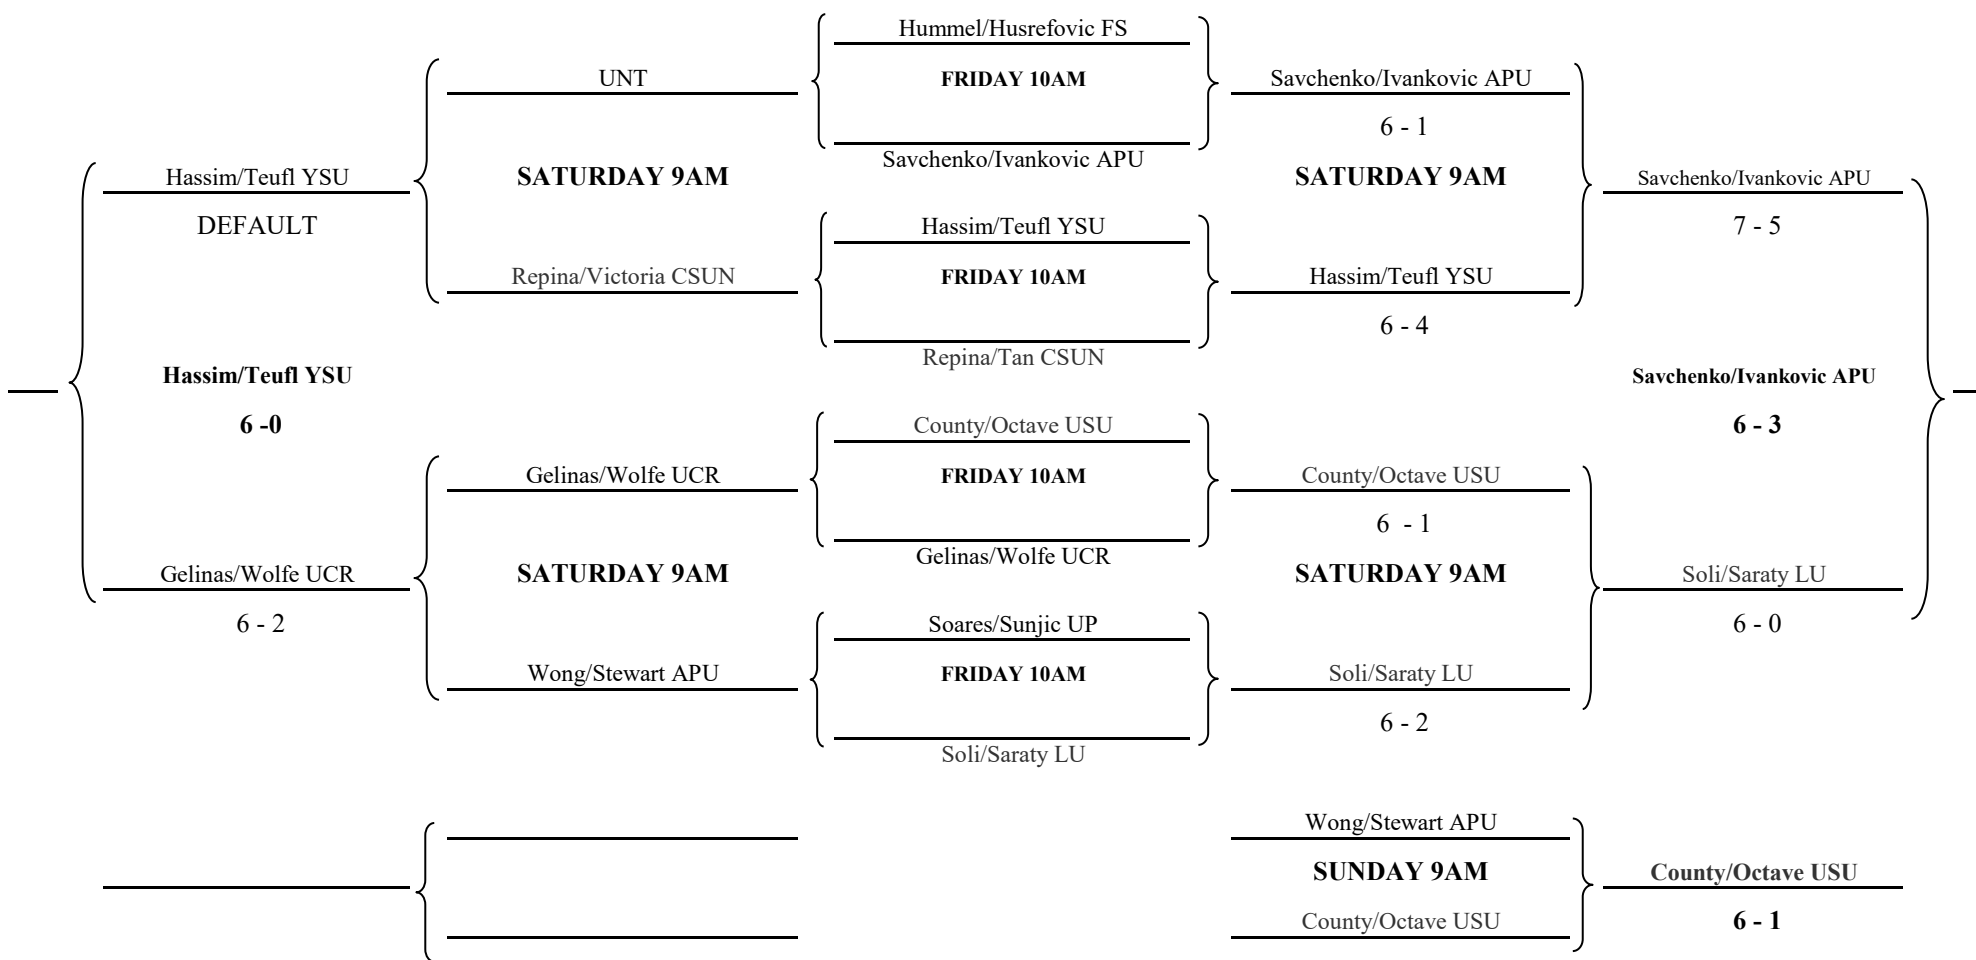

CSUN FALL INVITATIONAL 2019

Doubles A

CSUN FALL INVITATIONAL 2019

Doubles B

CSUN FALL INVITATIONAL 2019

Doubles C

CSUN FALL INVITATIONAL 2019

Doubles D

CSUN FALL INVITATIONAL 2019

Doubles E

CSUN FALL INVITATIONAL 2019

Singles A

CSUN FALL INVITATIONAL 2019

Singles B

CSUN FALL INVITATIONAL 2019

Singles C