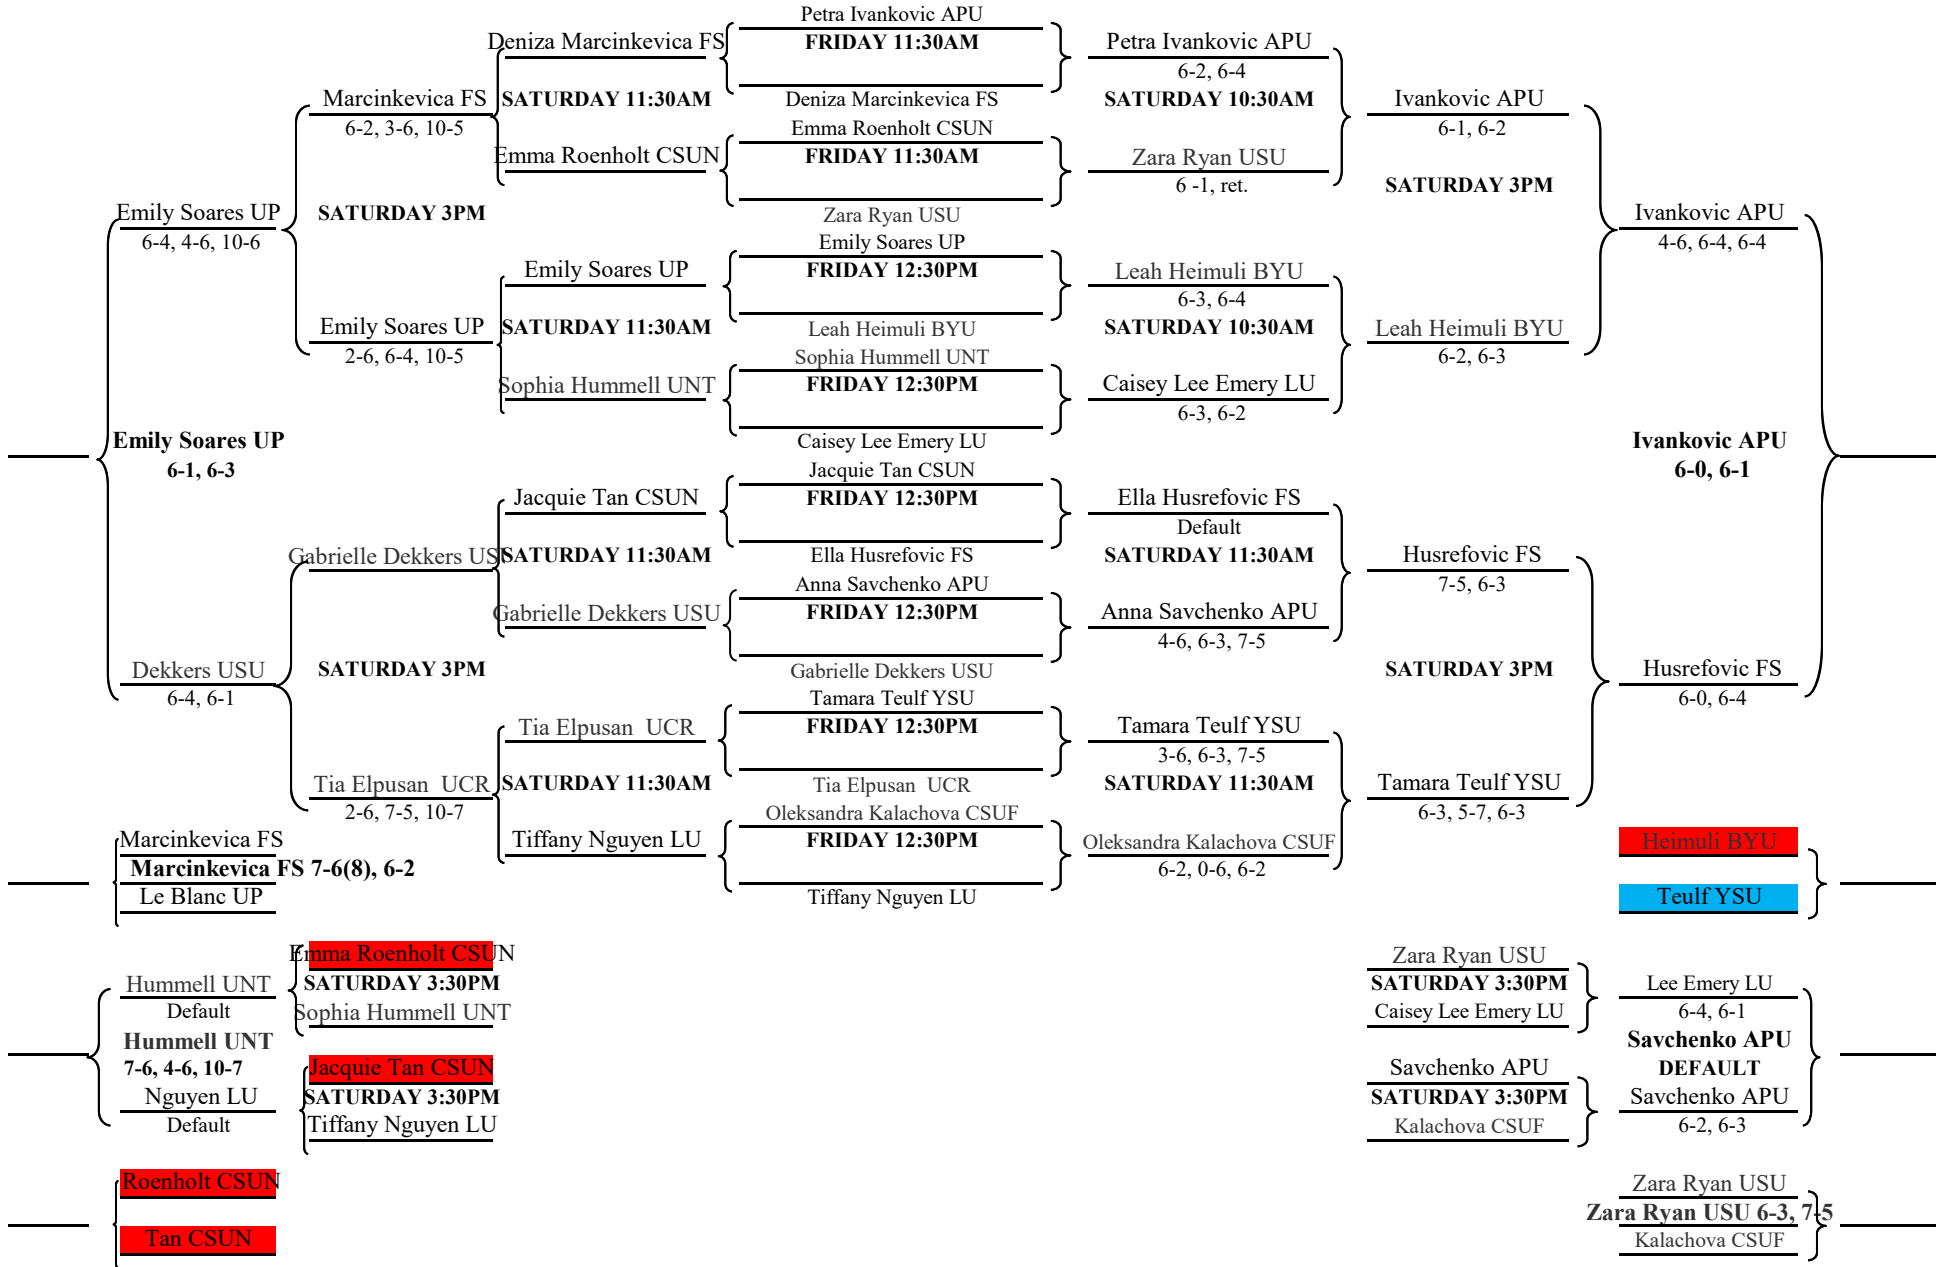

CSUN FALL INVITATIONAL 2019

Doubles A

CSUN FALL INVITATIONAL 2019

Doubles B

CSUN FALL INVITATIONAL 2019

Doubles C

CSUN FALL INVITATIONAL 2019

Doubles D

CSUN FALL INVITATIONAL 2019

Doubles E

CSUN FALL INVITATIONAL 2019

Singles A

CSUN FALL INVITATIONAL 2019

Singles B

CSUN FALL INVITATIONAL 2019

Singles C