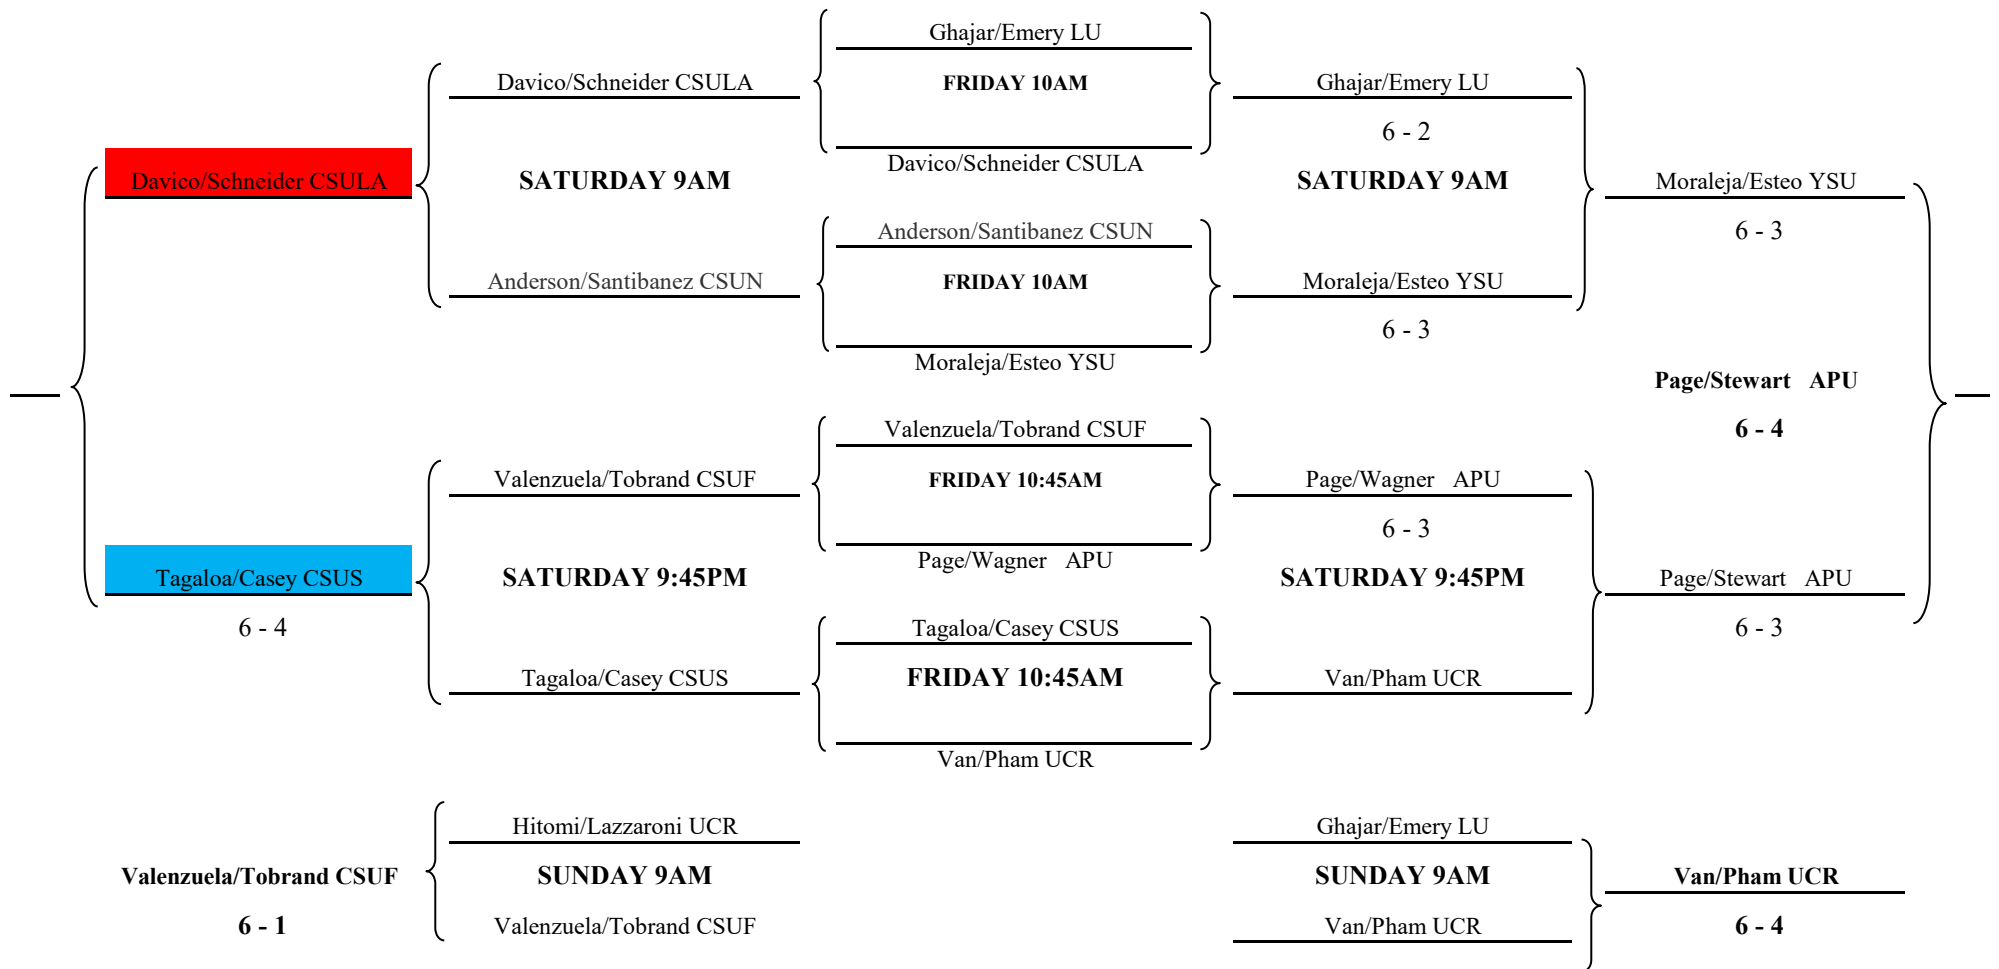

CSUN FALL INVITATIONAL 2019

Doubles A

CSUN FALL INVITATIONAL 2019

Doubles B

CSUN FALL INVITATIONAL 2019

Doubles C

CSUN FALL INVITATIONAL 2019

Doubles D

CSUN FALL INVITATIONAL 2019

Doubles E

CSUN FALL INVITATIONAL 2019

Singles A

CSUN FALL INVITATIONAL 2019

Singles B

CSUN FALL INVITATIONAL 2019

Singles C