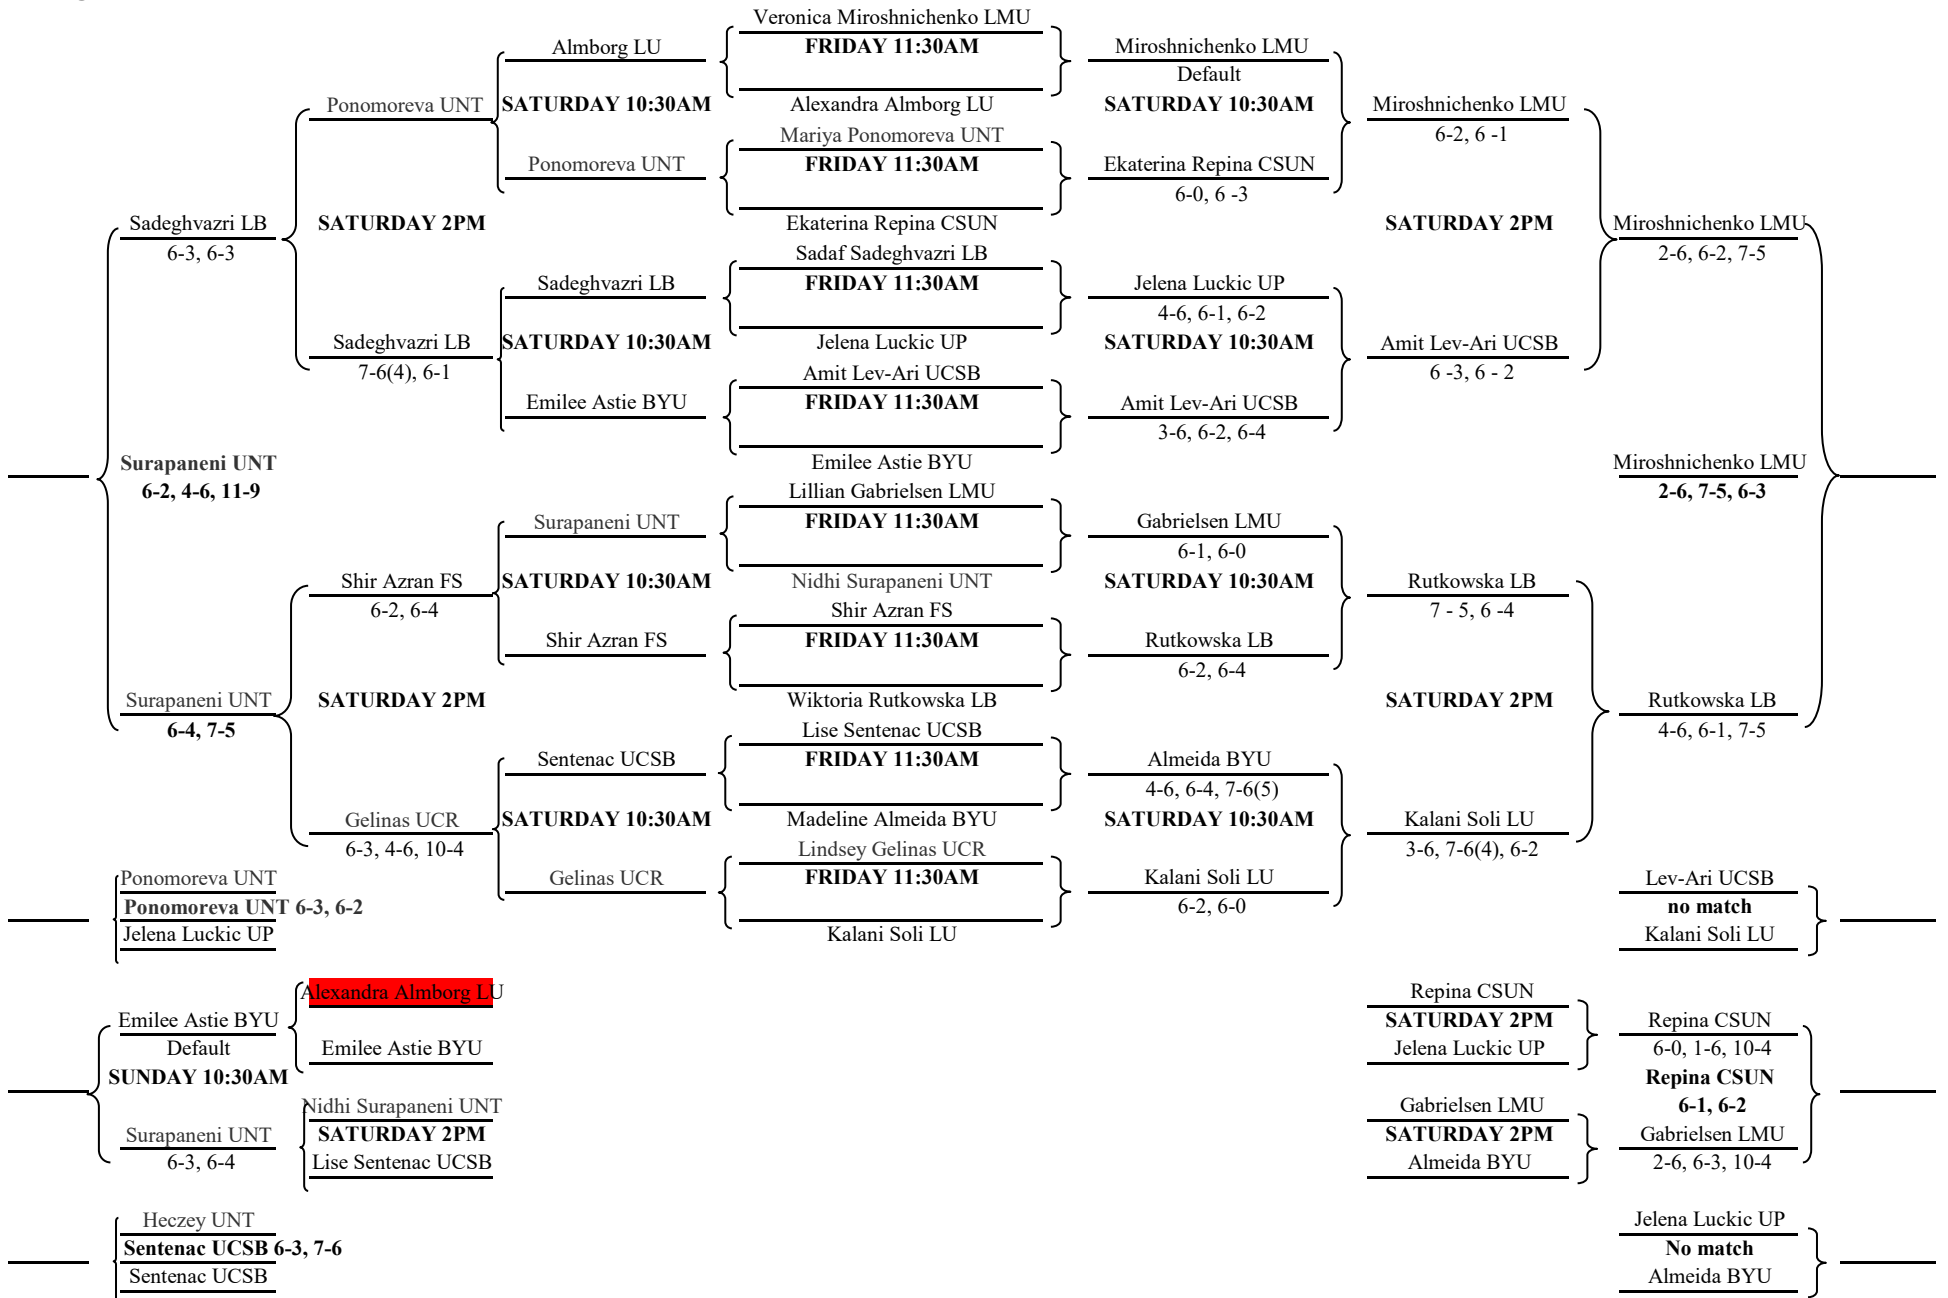

CSUN FALL INVITATIONAL 2019

Doubles A

CSUN FALL INVITATIONAL 2019

Doubles B

CSUN FALL INVITATIONAL 2019

Doubles C

CSUN FALL INVITATIONAL 2019

Doubles D

CSUN FALL INVITATIONAL 2019

Doubles E

CSUN FALL INVITATIONAL 2019

Singles A

CSUN FALL INVITATIONAL 2019

Singles B

CSUN FALL INVITATIONAL 2019

Singles C