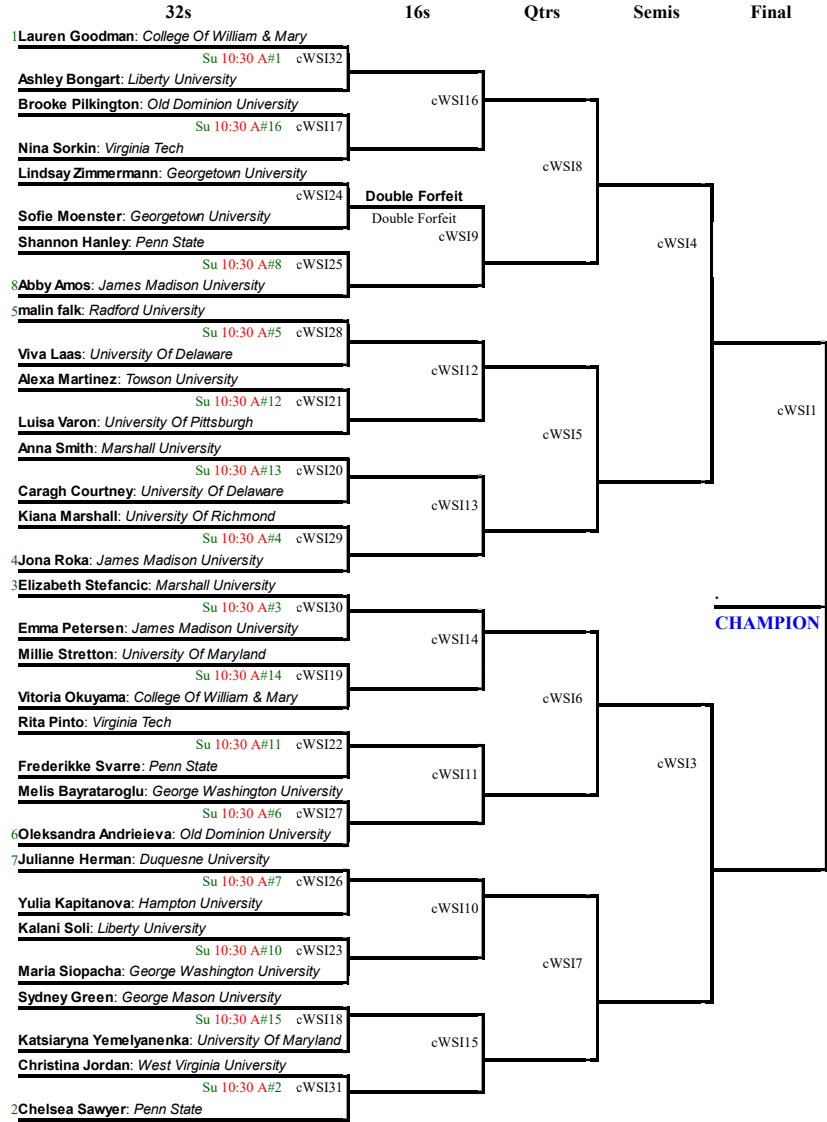

Tennis (College): ITA DI Atlantic Women's Regional Championships

(cWSI) Women's Singles - Division I Consolation
Single Elimination Dropdown

CHAMPION