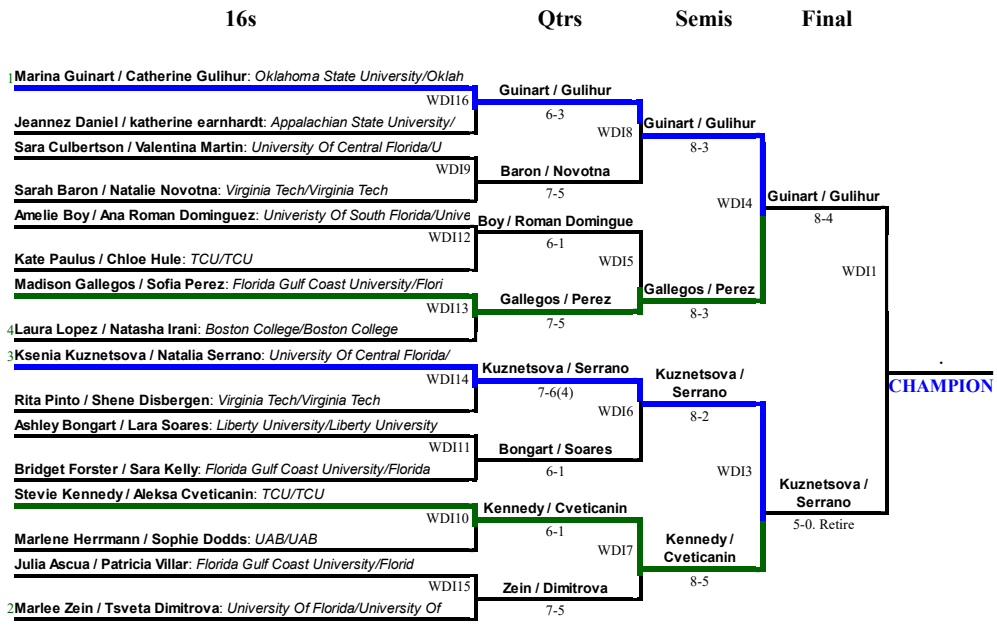

Tennis (College): Lakewood Ranch-Dick Vitale Intercollegiate Clay Court Classic

# (WDI) Women's Doubles - Division I

## Single Elimination

Tennis (College): Lakewood Ranch-Dick Vitale Intercollegiate Clay Court Classic

**(WSI) Women's Singles - Division I**  
Single Elimination with Consolation

**CHAMPION**