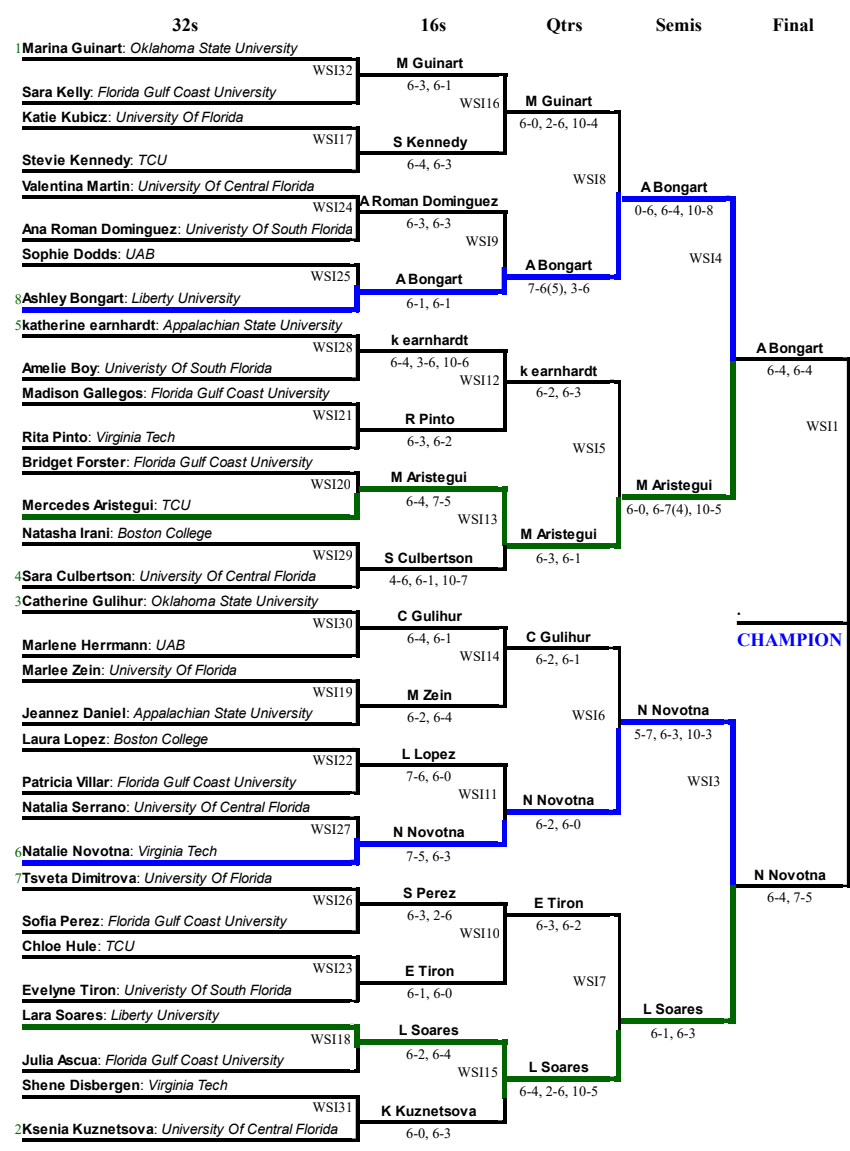

# (WDI) Women's Doubles - Division I

## Single Elimination

Tennis (College): Lakewood Ranch-Dick Vitale Intercollegiate Clay Court Classic

**(WSI) Women's Singles - Division I**  
Single Elimination with Consolation

**CHAMPION**