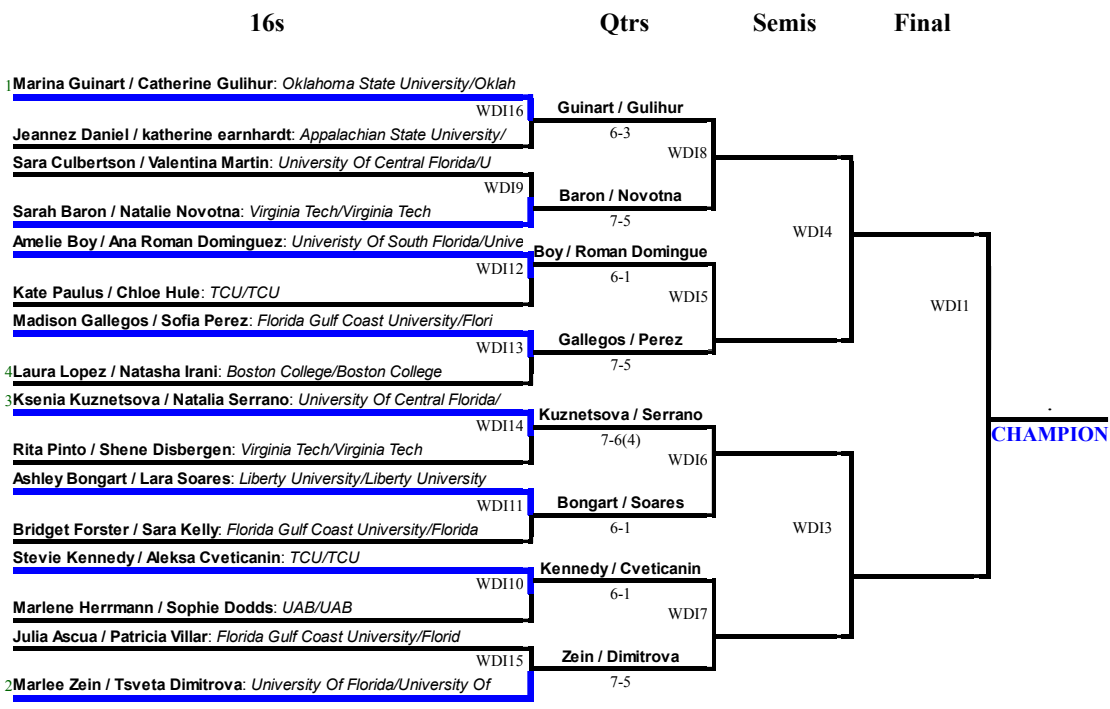

Tennis (College): Lakewood Ranch-Dick Vitale Intercollegiate Clay Court Classic

(WDI) Women's Doubles - Division I

Single Elimination

Tennis (College): Lakewood Ranch-Dick Vitale Intercollegiate Clay Court Classic

(WSI) Women's Singles - Division I
Single Elimination with Consolation