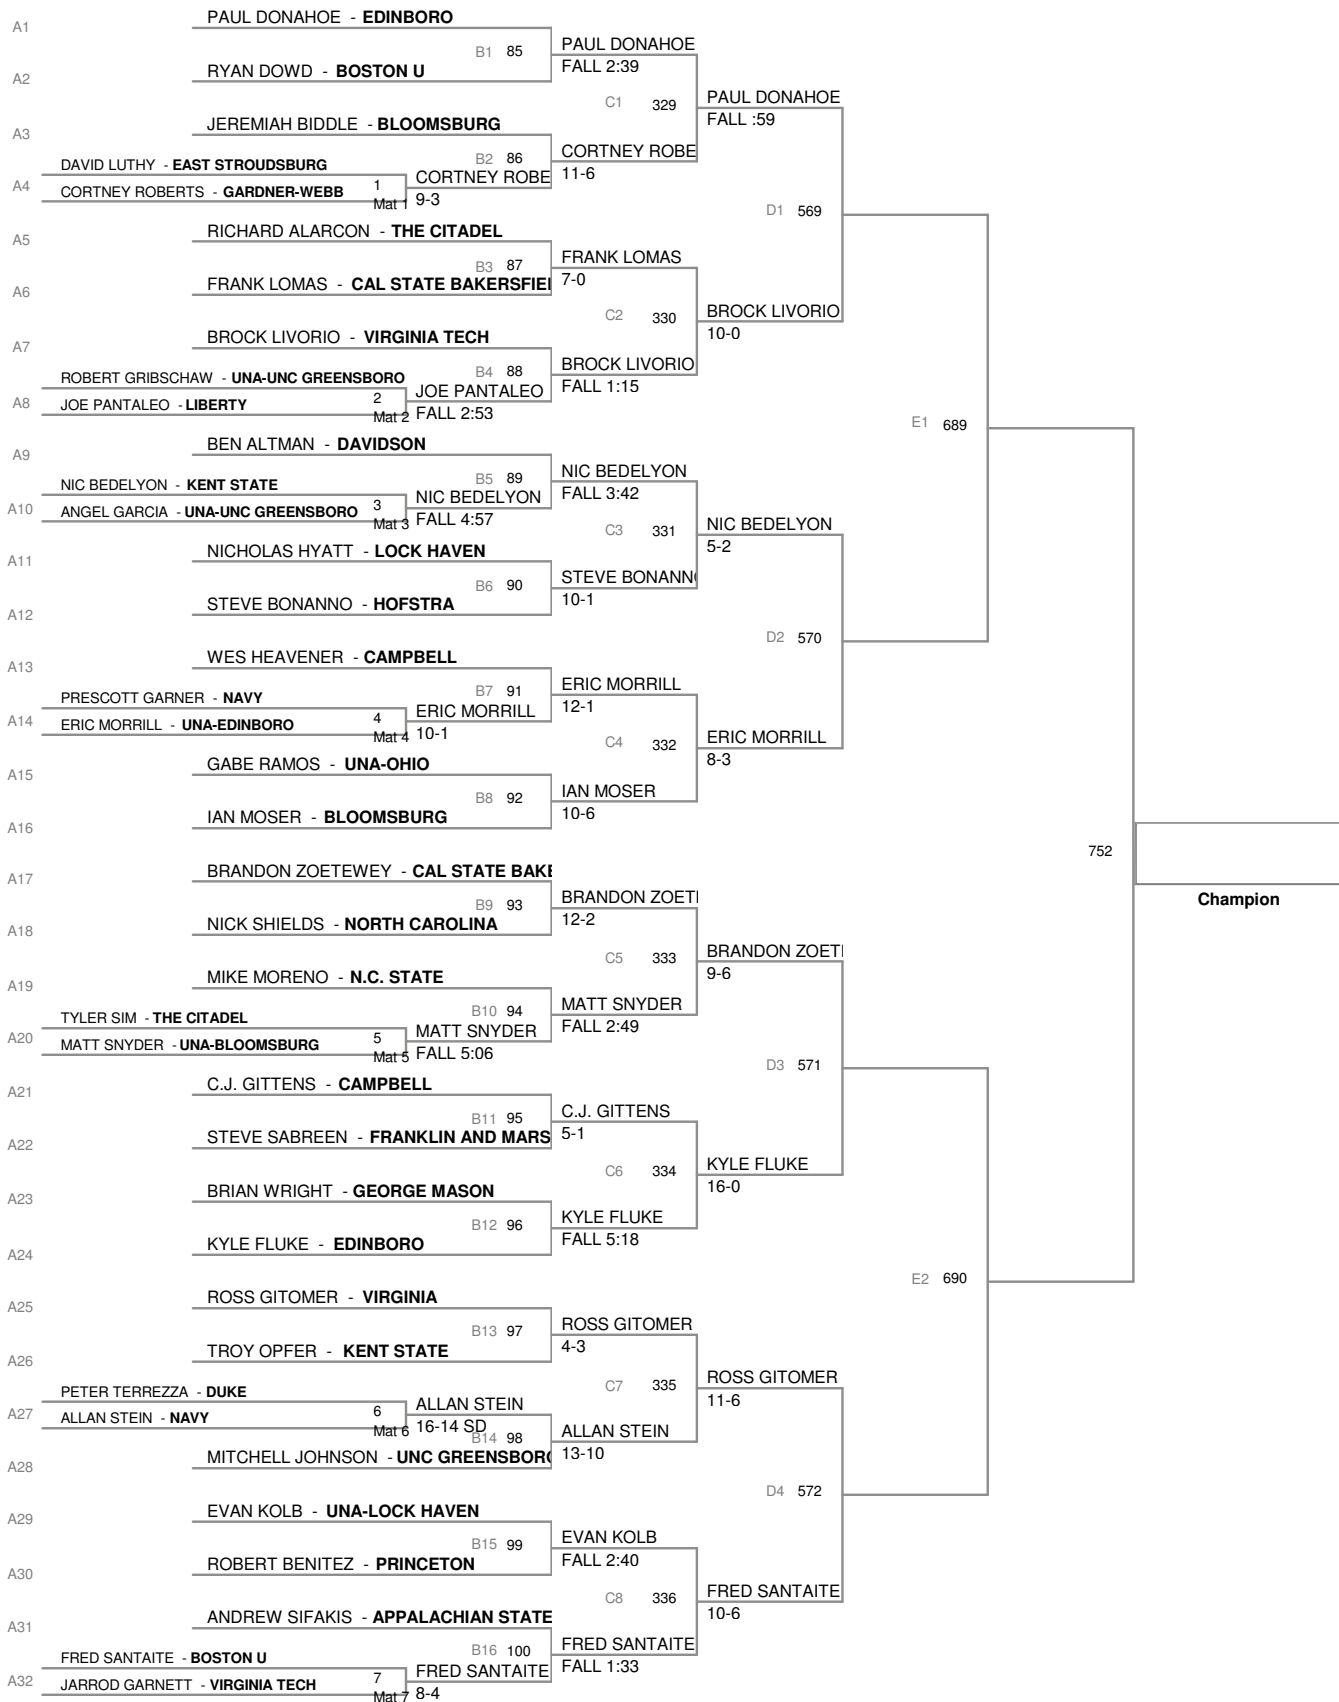

<b>Plc</b>	<b>Points</b>	<b>Team</b>	<b>CH</b>	<b>CONS</b>
1	41	KENT STATE	6	6
1	41	VIRGINIA TECH	7	8
3	40	EDINBORO	10	4
4	39.5	CORNELL	7	5
5	36.5	CAL STATE BAKERSFIELD	4	9
6	35	NAVY	6	11
7	32.5	HOFSTRA	4	5
8	29.5	NORTH CAROLINA	5	9
9	28	VIRGINIA	5	5
10	23	BLOOMSBURG	2	7
11	20.5	GEORGE MASON	3	2
12	20	BOSTON U	2	5
12	20	N.C. STATE	4	2
14	19.5	OHIO	2	8
15	19	DUKE	2	6
15	19	UNC GREENSBORO	1	8
17	17.5	BINGHAMTON	2	5
18	17	EAST STROUDSBURG	-	5
19	15.5	PRINCETON	1	3
20	15	THE CITADEL	-	8
21	13.5	APPALACHIAN STATE	-	7
21	13.5	CAMPBELL	-	3
21	13.5	FRANKLIN AND MARSHALL	-	3
21	13.5	LOCK HAVEN	2	6
21	13.5	OLD DOMINION	4	3
26	11.5	LIBERTY	-	7
27	10.5	GARDNER-WEBB	-	5
28	9.5	DAVIDSON	-	2
29	0	BOISE STATE	-	1
29	0	MISSOURI	-	-
29	0	WEST VIRGINIA	-	1

125 Lbs

**133 Lbs**

bout 731 loser  
754  
bout 732 loser  
**5th Place**

bout 695 loser  
753  
bout 696 loser  
**7th Place**

141 Lbs

bout 733 loser  
758  
bout 734 loser  
**5th Place**

bout 699 loser  
757  
bout 700 loser  
**7th Place**

149 Lbs

157 Lbs

bout 737 loser  
766  
bout 738 loser  
**5th Place**

bout 707 loser  
765  
bout 708 loser  
**7th Place**

174 Lbs

184 Lbs

197 Lbs

**285 Lbs**