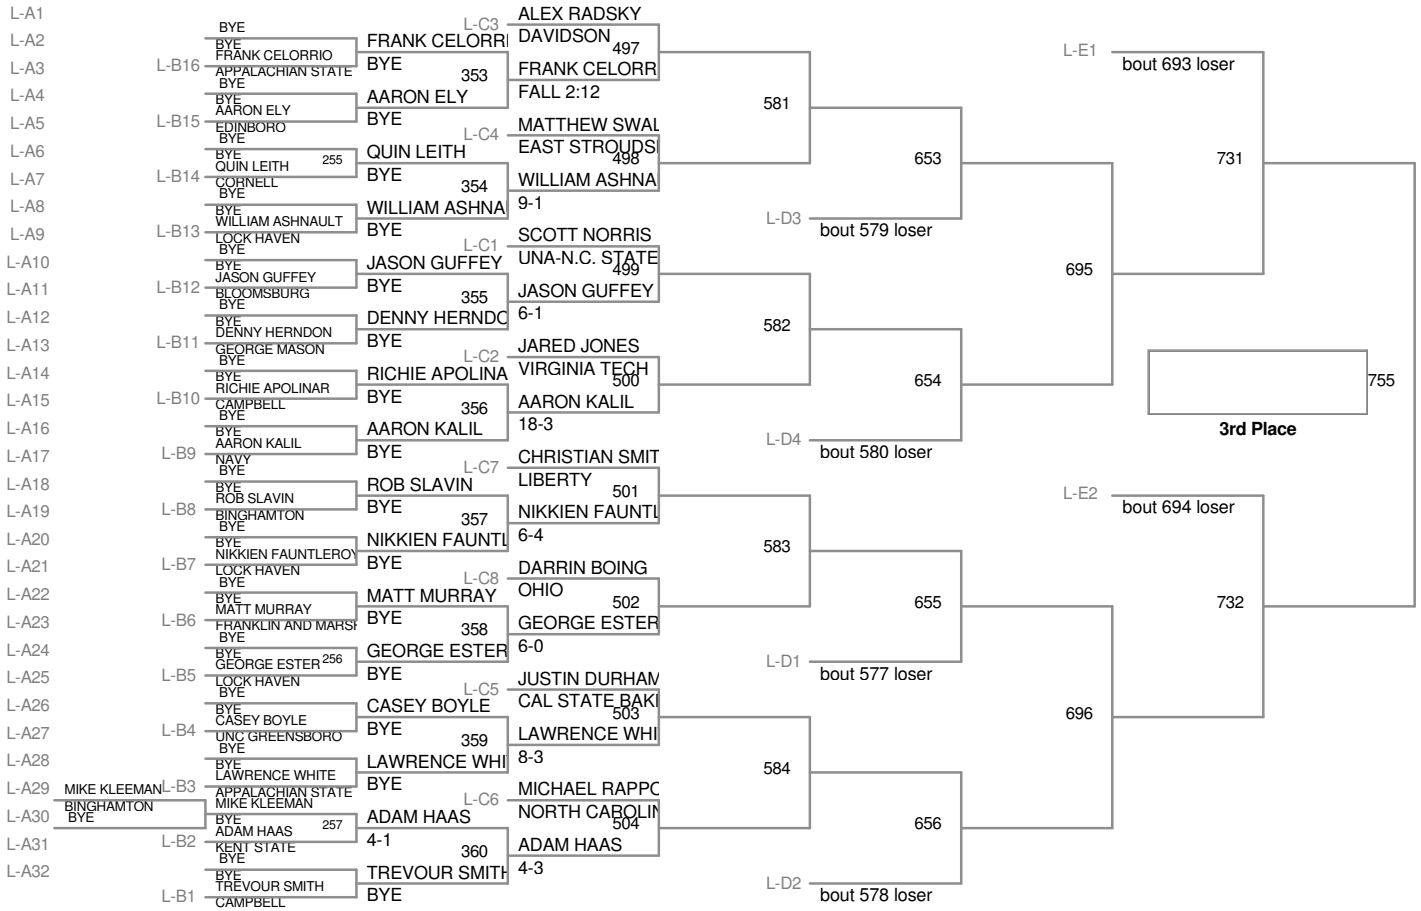

<b>Plc</b>	<b>Points</b>	<b>Team</b>	<b>CH</b>	<b>CONS</b>
1	41	KENT STATE	6	6
1	41	VIRGINIA TECH	7	8
3	40	EDINBORO	10	4
4	39.5	CORNELL	7	5
5	36.5	CAL STATE BAKERSFIELD	4	9
6	35	NAVY	6	11
7	32.5	HOFSTRA	4	5
8	29.5	NORTH CAROLINA	5	9
9	28	VIRGINIA	5	5
10	23	BLOOMSBURG	2	7
11	20.5	GEORGE MASON	3	2
12	20	BOSTON U	2	5
12	20	N.C. STATE	4	2
14	19.5	OHIO	2	8
15	19	DUKE	2	6
15	19	UNC GREENSBORO	1	8
17	17.5	BINGHAMTON	2	5
18	17	EAST STROUDSBURG	-	5
19	15.5	PRINCETON	1	3
20	15	THE CITADEL	-	8
21	13.5	APPALACHIAN STATE	-	7
21	13.5	CAMPBELL	-	3
21	13.5	FRANKLIN AND MARSHALL	-	3
21	13.5	LOCK HAVEN	2	6
21	13.5	OLD DOMINION	4	3
26	11.5	LIBERTY	-	7
27	10.5	GARDNER-WEBB	-	5
28	9.5	DAVIDSON	-	2
29	0	BOISE STATE	-	1
29	0	MISSOURI	-	-
29	0	WEST VIRGINIA	-	1

125 Lbs

**133 Lbs**

bout 731 loser  
754  
bout 732 loser  
**5th Place**

bout 695 loser  
753  
bout 696 loser  
**7th Place**

141 Lbs

bout 733 loser  
758  
bout 734 loser  
**5th Place**

bout 699 loser  
757  
bout 700 loser  
**7th Place**

149 Lbs

157 Lbs

bout 737 loser  
766  
bout 738 loser  
**5th Place**

bout 707 loser  
765  
bout 708 loser  
**7th Place**

174 Lbs

184 Lbs

197 Lbs

**285 Lbs**