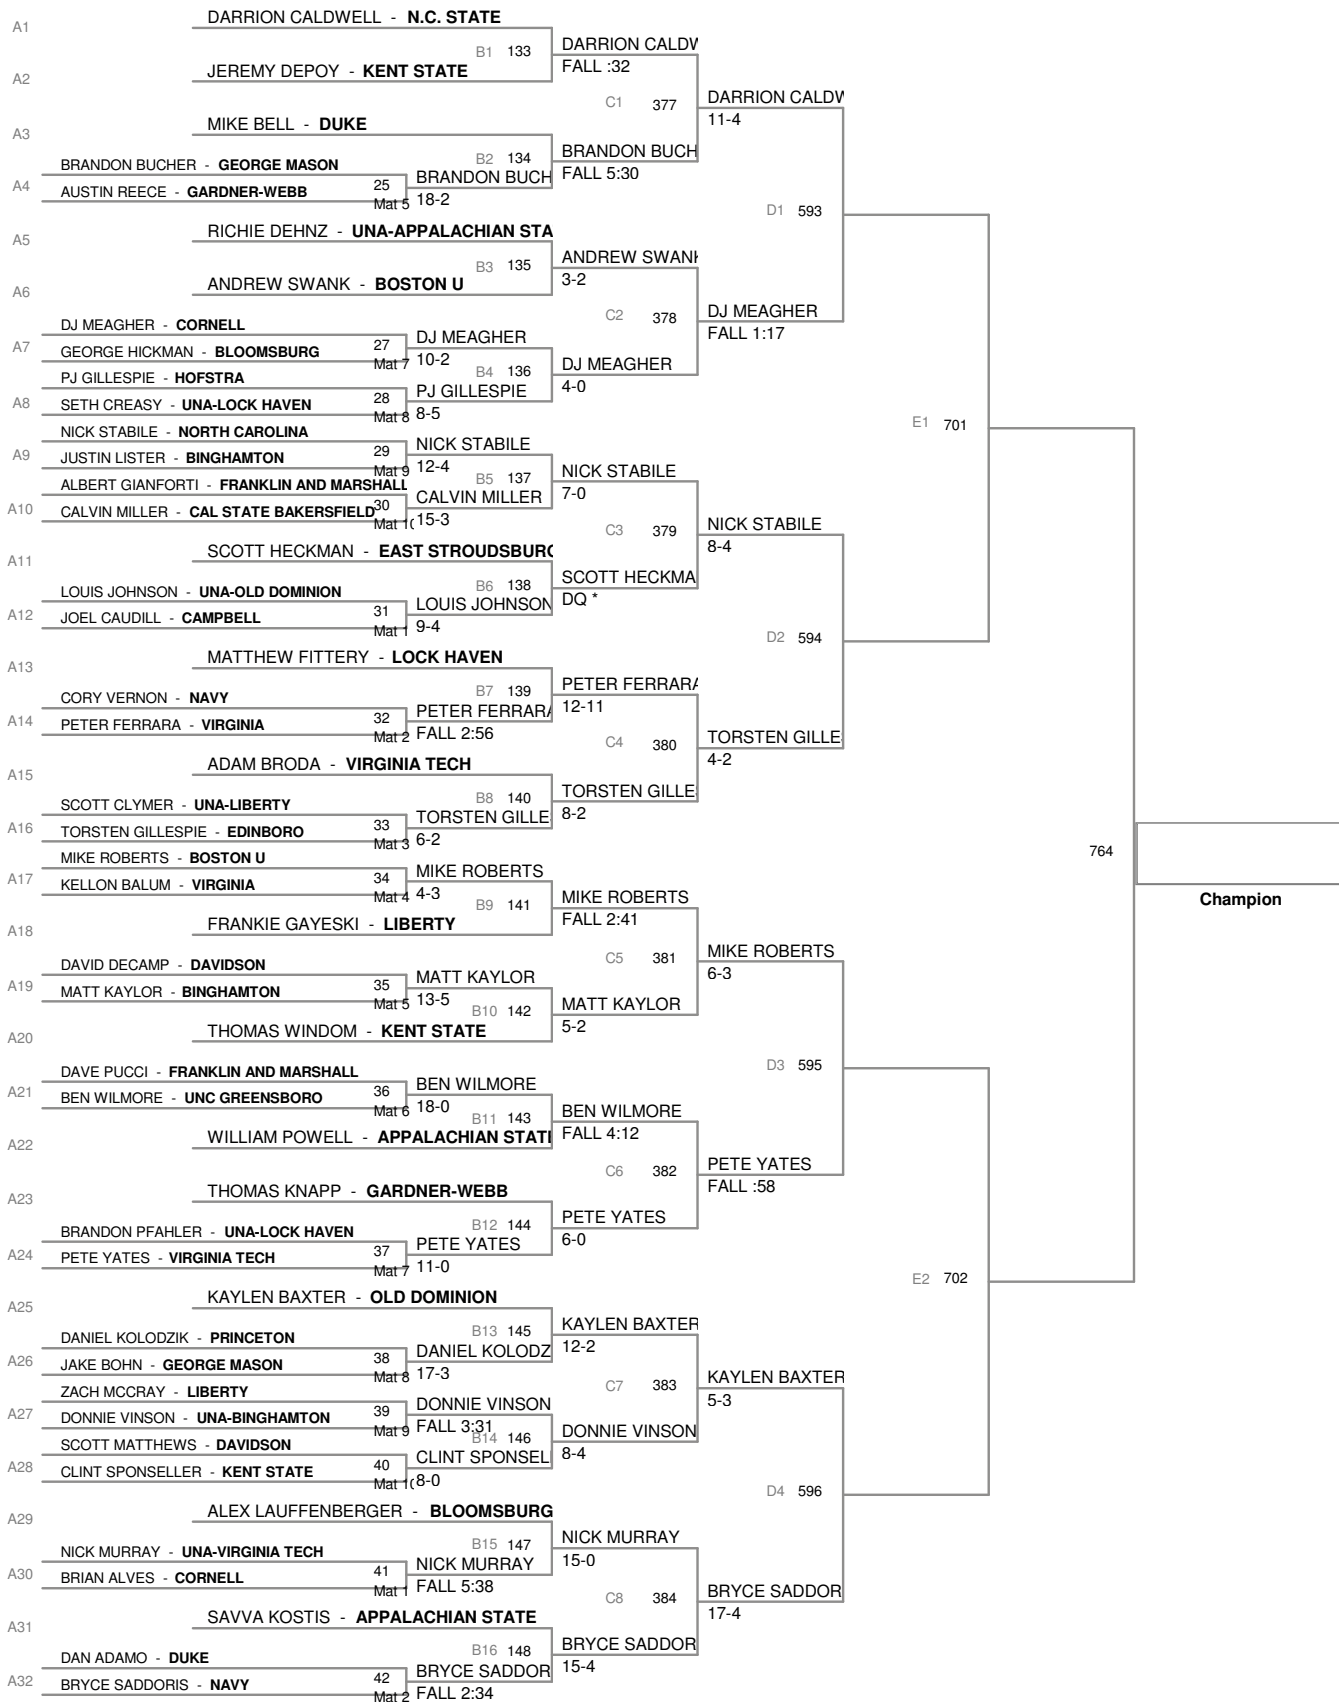

<b>Plc</b>	<b>Points</b>	<b>Team</b>	<b>CH</b>	<b>CONS</b>
1	41	KENT STATE	6	6
1	41	VIRGINIA TECH	7	8
3	40	EDINBORO	10	4
4	39.5	CORNELL	7	5
5	36.5	CAL STATE BAKERSFIELD	4	9
6	35	NAVY	6	11
7	32.5	HOFSTRA	4	5
8	29.5	NORTH CAROLINA	5	9
9	28	VIRGINIA	5	5
10	23	BLOOMSBURG	2	7
11	20.5	GEORGE MASON	3	2
12	20	BOSTON U	2	5
12	20	N.C. STATE	4	2
14	19.5	OHIO	2	8
15	19	DUKE	2	6
15	19	UNC GREENSBORO	1	8
17	17.5	BINGHAMTON	2	5
18	17	EAST STROUDSBURG	-	5
19	15.5	PRINCETON	1	3
20	15	THE CITADEL	-	8
21	13.5	APPALACHIAN STATE	-	7
21	13.5	CAMPBELL	-	3
21	13.5	FRANKLIN AND MARSHALL	-	3
21	13.5	LOCK HAVEN	2	6
21	13.5	OLD DOMINION	4	3
26	11.5	LIBERTY	-	7
27	10.5	GARDNER-WEBB	-	5
28	9.5	DAVIDSON	-	2
29	0	BOISE STATE	-	1
29	0	MISSOURI	-	-
29	0	WEST VIRGINIA	-	1

125 Lbs

**133 Lbs**

bout 731 loser  
754  
bout 732 loser  
**5th Place**

bout 695 loser  
753  
bout 696 loser  
**7th Place**

141 Lbs

bout 733 loser  
758  
bout 734 loser  
**5th Place**

bout 699 loser  
757  
bout 700 loser  
**7th Place**

149 Lbs

157 Lbs

bout 737 loser  
766  
bout 738 loser  
**5th Place**

bout 707 loser  
765  
bout 708 loser  
**7th Place**

174 Lbs

184 Lbs

197 Lbs

**285 Lbs**