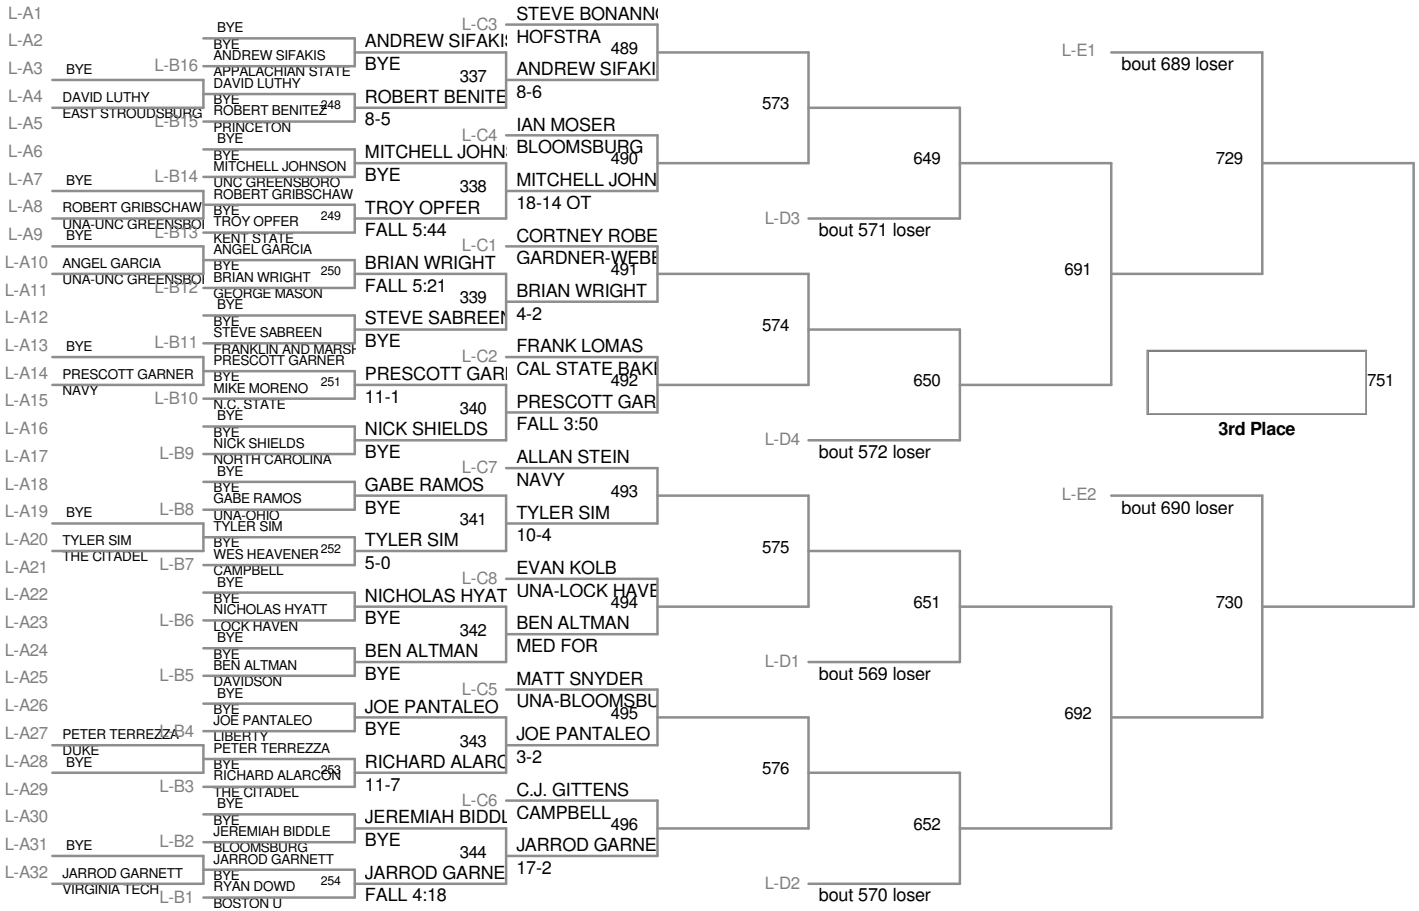

<b>Plc</b>	<b>Points</b>	<b>Team</b>	<b>CH</b>	<b>CONS</b>
1	41	KENT STATE	6	6
1	41	VIRGINIA TECH	7	8
3	40	EDINBORO	10	4
4	39.5	CORNELL	7	5
5	36.5	CAL STATE BAKERSFIELD	4	9
6	35	NAVY	6	11
7	32.5	HOFSTRA	4	5
8	29.5	NORTH CAROLINA	5	9
9	28	VIRGINIA	5	5
10	23	BLOOMSBURG	2	7
11	20.5	GEORGE MASON	3	2
12	20	BOSTON U	2	5
12	20	N.C. STATE	4	2
14	19.5	OHIO	2	8
15	19	DUKE	2	6
15	19	UNC GREENSBORO	1	8
17	17.5	BINGHAMTON	2	5
18	17	EAST STROUDSBURG	-	5
19	15.5	PRINCETON	1	3
20	15	THE CITADEL	-	8
21	13.5	APPALACHIAN STATE	-	7
21	13.5	CAMPBELL	-	3
21	13.5	FRANKLIN AND MARSHALL	-	3
21	13.5	LOCK HAVEN	2	6
21	13.5	OLD DOMINION	4	3
26	11.5	LIBERTY	-	7
27	10.5	GARDNER-WEBB	-	5
28	9.5	DAVIDSON	-	2
29	0	BOISE STATE	-	1
29	0	MISSOURI	-	-
29	0	WEST VIRGINIA	-	1

125 Lbs

**133 Lbs**

bout 731 loser  
754  
bout 732 loser  
**5th Place**

bout 695 loser  
753  
bout 696 loser  
**7th Place**

141 Lbs

bout 733 loser  
758  
bout 734 loser  
**5th Place**

bout 699 loser  
757  
bout 700 loser  
**7th Place**

149 Lbs

157 Lbs

bout 737 loser  
766  
bout 738 loser  
**5th Place**

bout 707 loser  
765  
bout 708 loser  
**7th Place**

174 Lbs

184 Lbs

197 Lbs

**285 Lbs**