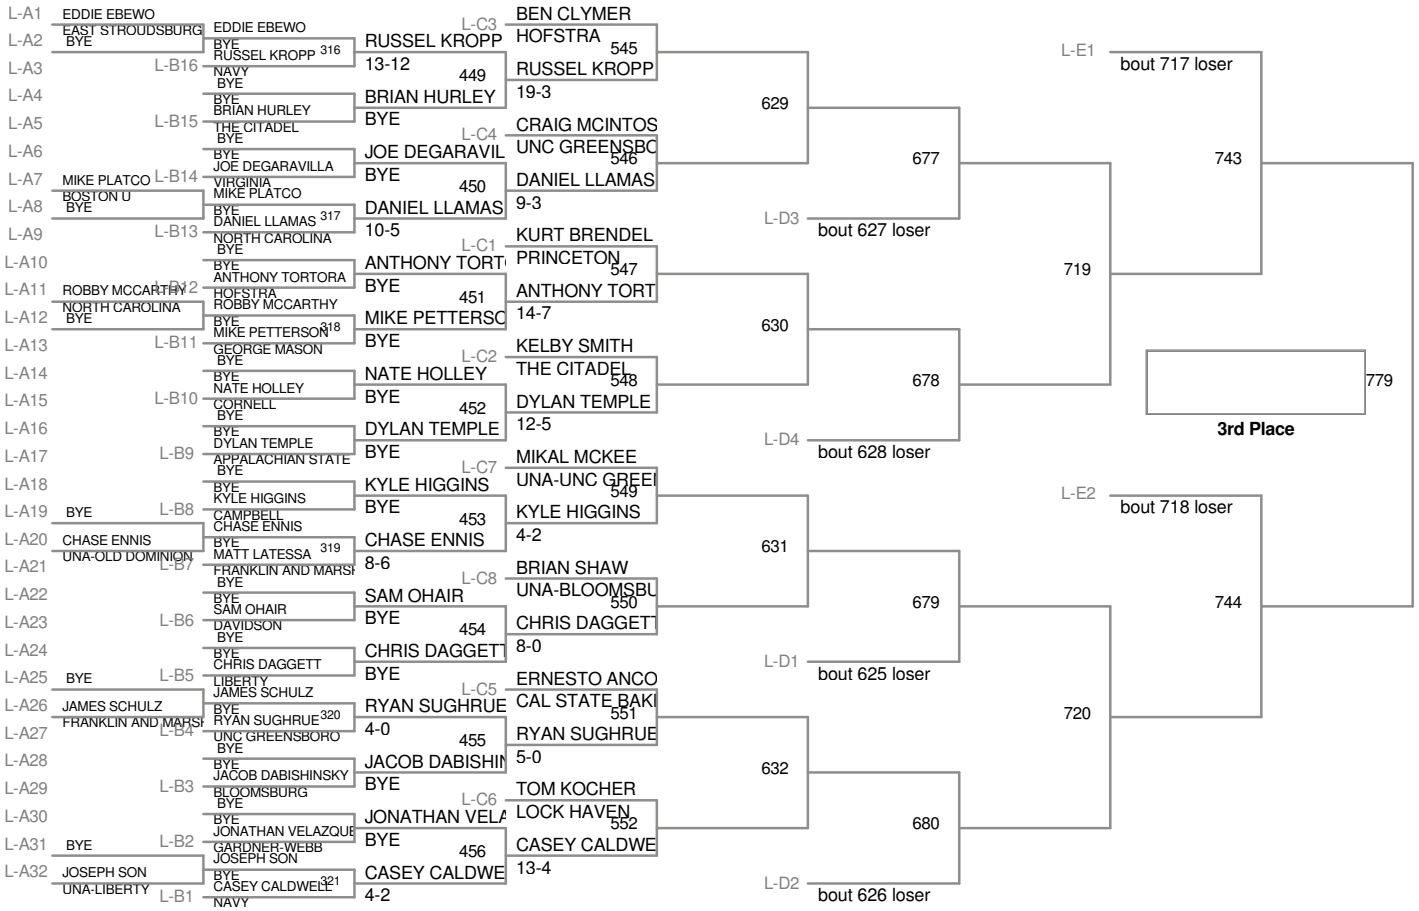

<b>Plc</b>	<b>Points</b>	<b>Team</b>	<b>CH</b>	<b>CONS</b>
1	41	KENT STATE	6	6
1	41	VIRGINIA TECH	7	8
3	40	EDINBORO	10	4
4	39.5	CORNELL	7	5
5	36.5	CAL STATE BAKERSFIELD	4	9
6	35	NAVY	6	11
7	32.5	HOFSTRA	4	5
8	29.5	NORTH CAROLINA	5	9
9	28	VIRGINIA	5	5
10	23	BLOOMSBURG	2	7
11	20.5	GEORGE MASON	3	2
12	20	BOSTON U	2	5
12	20	N.C. STATE	4	2
14	19.5	OHIO	2	8
15	19	DUKE	2	6
15	19	UNC GREENSBORO	1	8
17	17.5	BINGHAMTON	2	5
18	17	EAST STROUDSBURG	-	5
19	15.5	PRINCETON	1	3
20	15	THE CITADEL	-	8
21	13.5	APPALACHIAN STATE	-	7
21	13.5	CAMPBELL	-	3
21	13.5	FRANKLIN AND MARSHALL	-	3
21	13.5	LOCK HAVEN	2	6
21	13.5	OLD DOMINION	4	3
26	11.5	LIBERTY	-	7
27	10.5	GARDNER-WEBB	-	5
28	9.5	DAVIDSON	-	2
29	0	BOISE STATE	-	1
29	0	MISSOURI	-	-
29	0	WEST VIRGINIA	-	1

125 Lbs

**133 Lbs**

bout 731 loser  
754  
bout 732 loser  
**5th Place**

bout 695 loser  
753  
bout 696 loser  
**7th Place**

141 Lbs

bout 733 loser  
758  
bout 734 loser  
**5th Place**

bout 699 loser  
757  
bout 700 loser  
**7th Place**

149 Lbs

157 Lbs

bout 737 loser  
766  
bout 738 loser  
**5th Place**

bout 707 loser  
765  
bout 708 loser  
**7th Place**

174 Lbs

184 Lbs

197 Lbs

**285 Lbs**