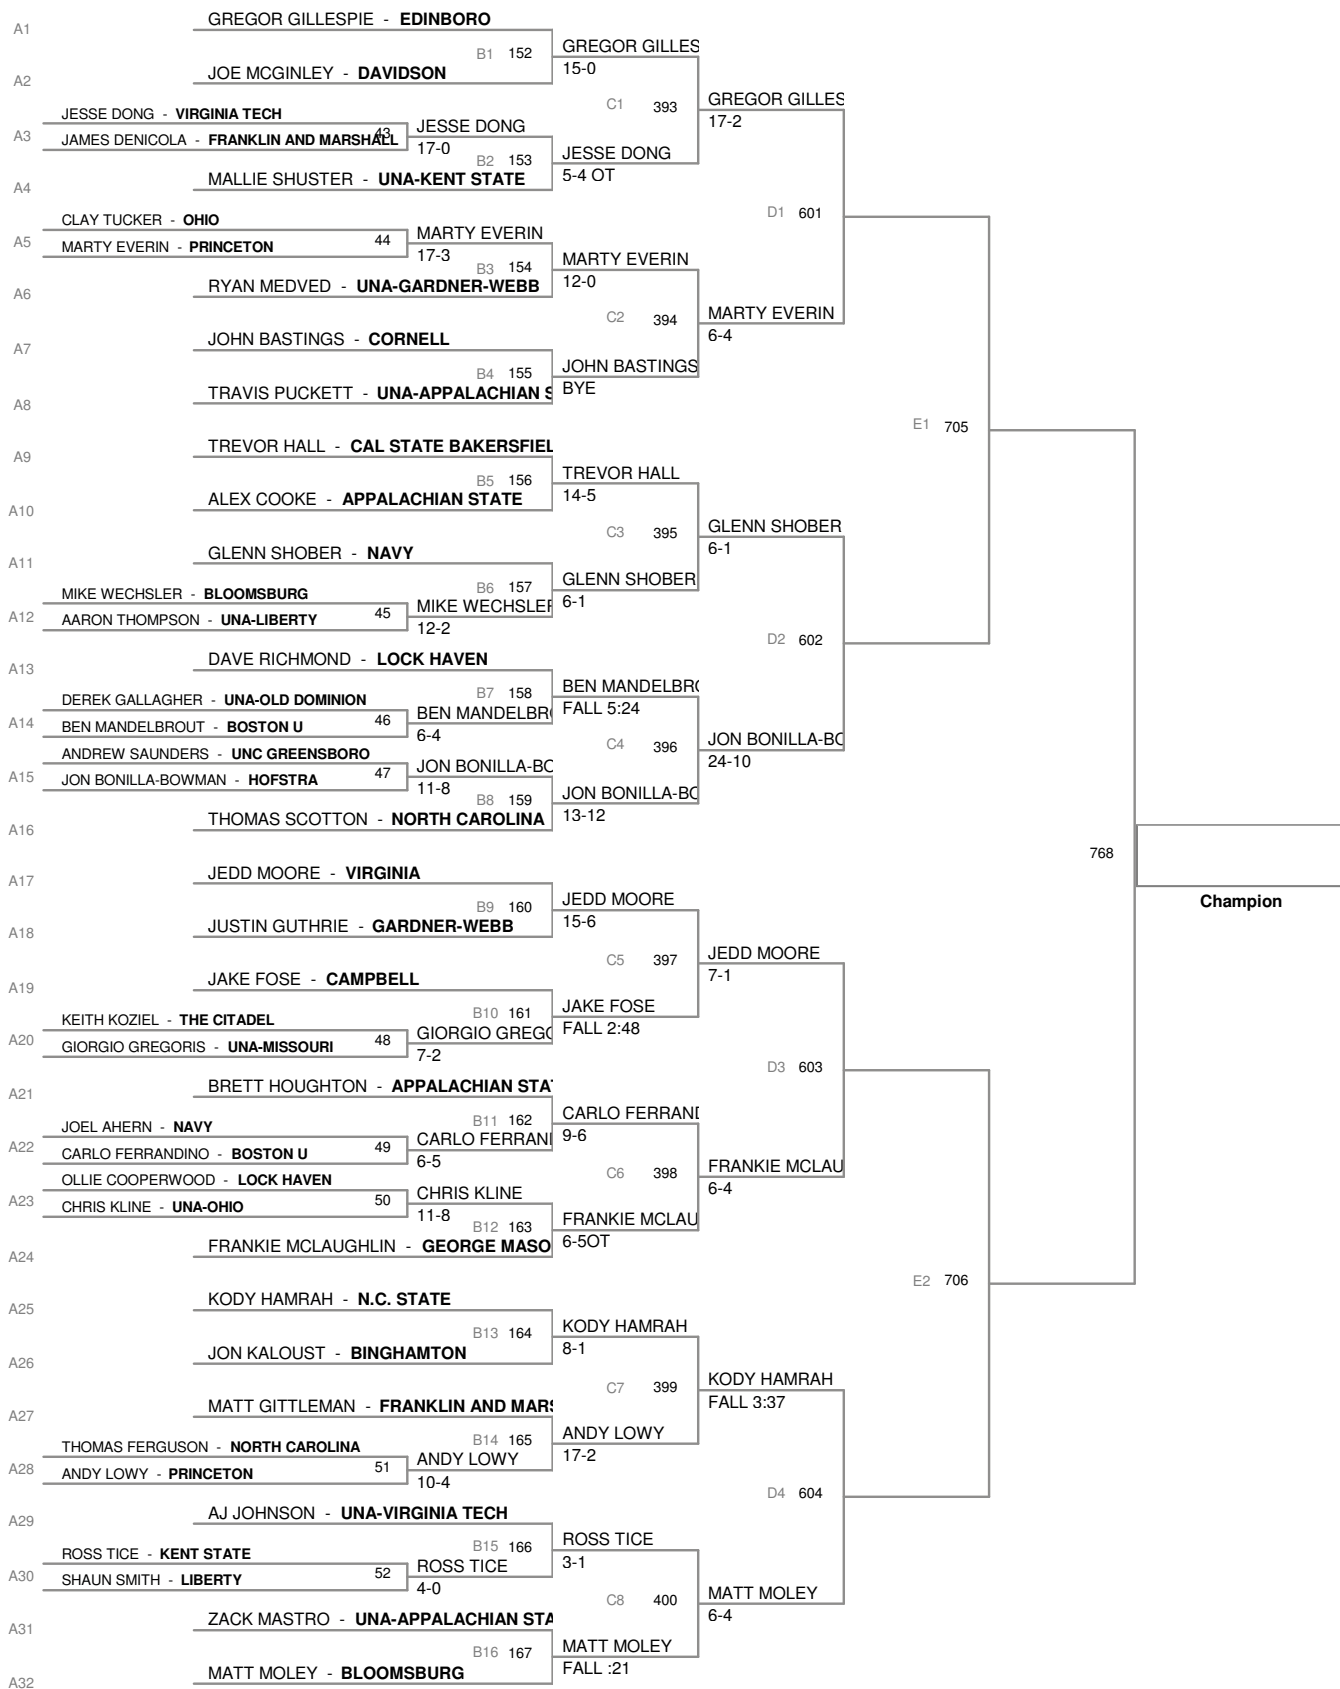

<b>Plc</b>	<b>Points</b>	<b>Team</b>	<b>CH</b>	<b>CONS</b>
1	41	KENT STATE	6	6
1	41	VIRGINIA TECH	7	8
3	40	EDINBORO	10	4
4	39.5	CORNELL	7	5
5	36.5	CAL STATE BAKERSFIELD	4	9
6	35	NAVY	6	11
7	32.5	HOFSTRA	4	5
8	29.5	NORTH CAROLINA	5	9
9	28	VIRGINIA	5	5
10	23	BLOOMSBURG	2	7
11	20.5	GEORGE MASON	3	2
12	20	BOSTON U	2	5
12	20	N.C. STATE	4	2
14	19.5	OHIO	2	8
15	19	DUKE	2	6
15	19	UNC GREENSBORO	1	8
17	17.5	BINGHAMTON	2	5
18	17	EAST STROUDSBURG	-	5
19	15.5	PRINCETON	1	3
20	15	THE CITADEL	-	8
21	13.5	APPALACHIAN STATE	-	7
21	13.5	CAMPBELL	-	3
21	13.5	FRANKLIN AND MARSHALL	-	3
21	13.5	LOCK HAVEN	2	6
21	13.5	OLD DOMINION	4	3
26	11.5	LIBERTY	-	7
27	10.5	GARDNER-WEBB	-	5
28	9.5	DAVIDSON	-	2
29	0	BOISE STATE	-	1
29	0	MISSOURI	-	-
29	0	WEST VIRGINIA	-	1

125 Lbs

**133 Lbs**

bout 731 loser  
754  
bout 732 loser  
**5th Place**

bout 695 loser  
753  
bout 696 loser  
**7th Place**

141 Lbs

bout 733 loser  
758  
bout 734 loser  
**5th Place**

bout 699 loser  
757  
bout 700 loser  
**7th Place**

149 Lbs

157 Lbs

bout 737 loser  
766  
bout 738 loser  
**5th Place**

bout 707 loser  
765  
bout 708 loser  
**7th Place**

174 Lbs

184 Lbs

197 Lbs

**285 Lbs**