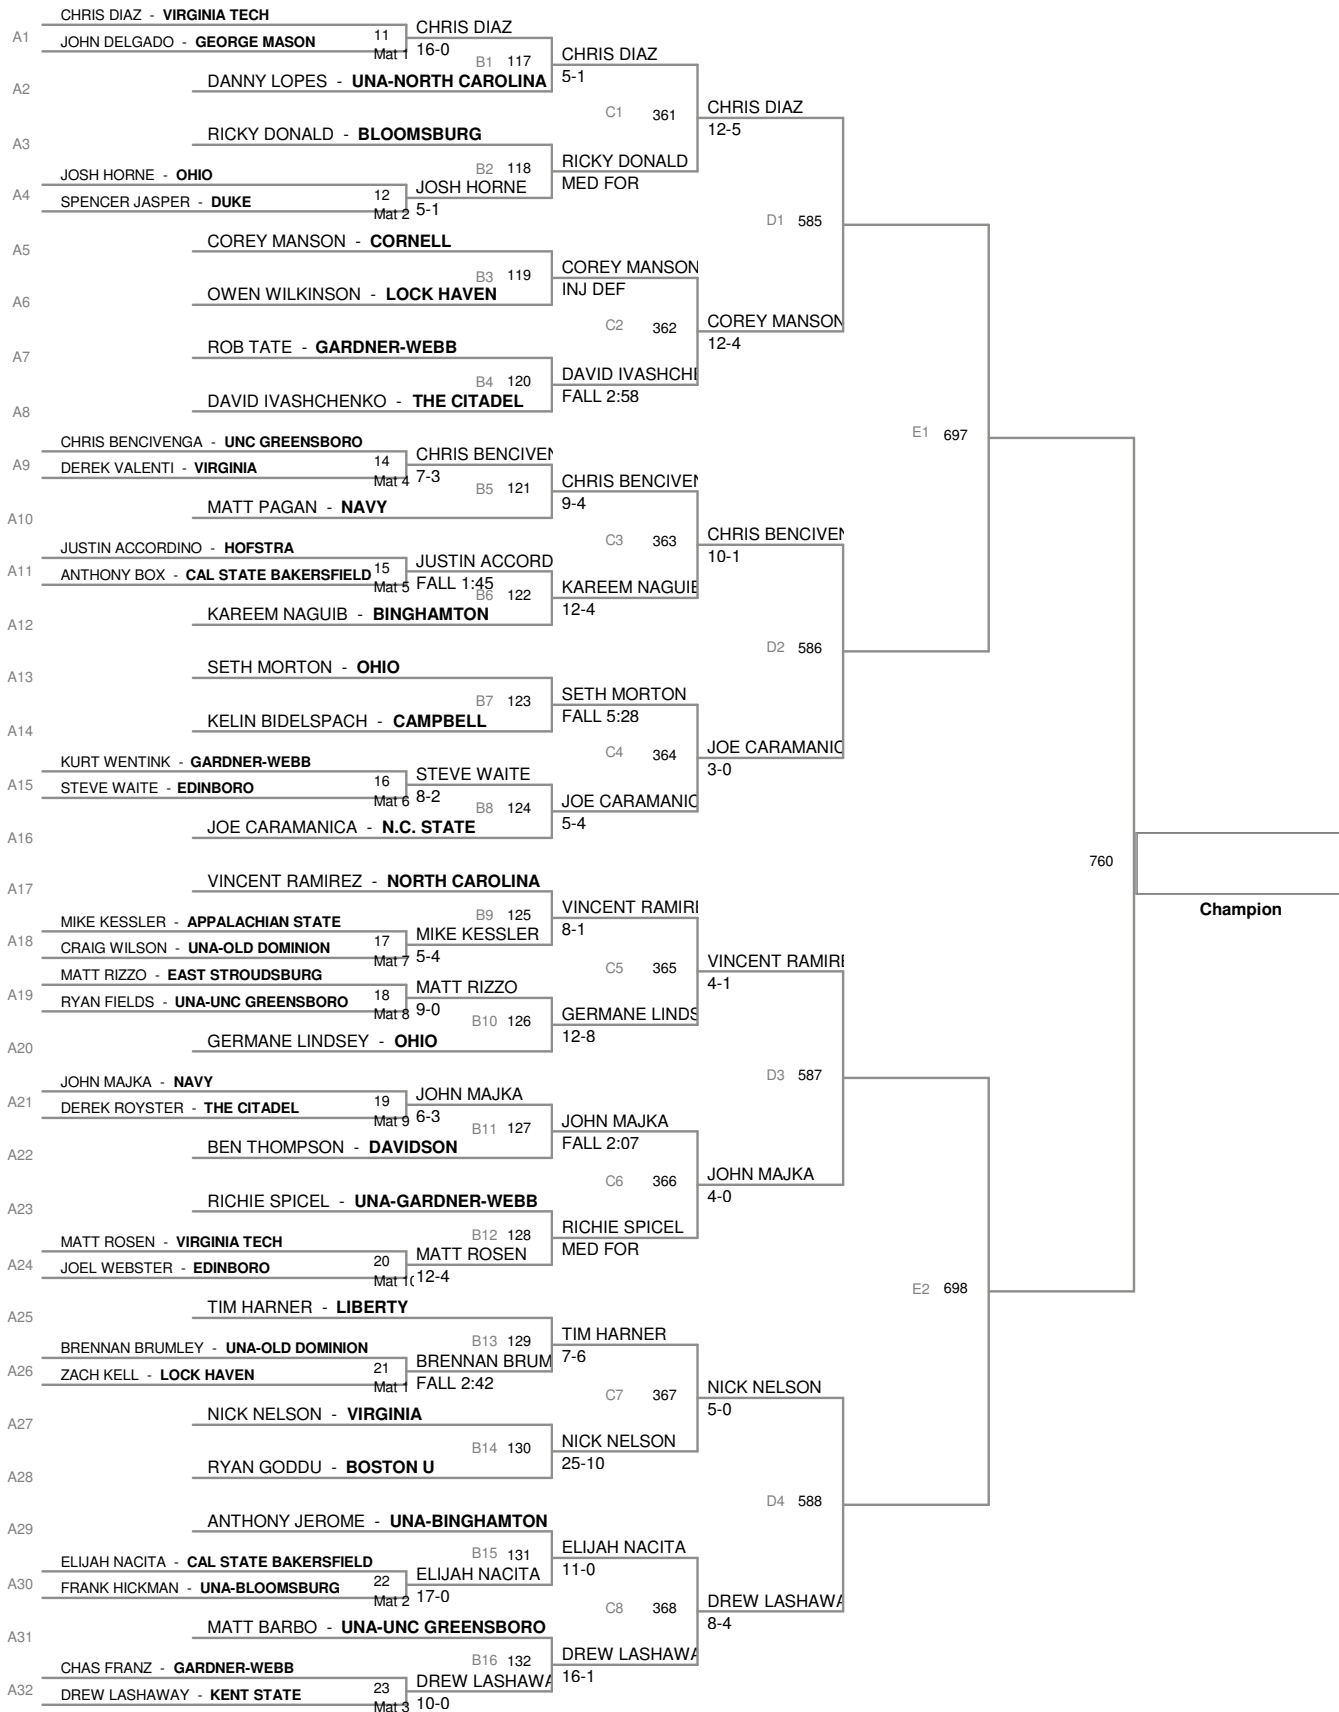

<b>Plc</b>	<b>Points</b>	<b>Team</b>	<b>CH</b>	<b>CONS</b>
1	41	KENT STATE	6	6
1	41	VIRGINIA TECH	7	8
3	40	EDINBORO	10	4
4	39.5	CORNELL	7	5
5	36.5	CAL STATE BAKERSFIELD	4	9
6	35	NAVY	6	11
7	32.5	HOFSTRA	4	5
8	29.5	NORTH CAROLINA	5	9
9	28	VIRGINIA	5	5
10	23	BLOOMSBURG	2	7
11	20.5	GEORGE MASON	3	2
12	20	BOSTON U	2	5
12	20	N.C. STATE	4	2
14	19.5	OHIO	2	8
15	19	DUKE	2	6
15	19	UNC GREENSBORO	1	8
17	17.5	BINGHAMTON	2	5
18	17	EAST STROUDSBURG	-	5
19	15.5	PRINCETON	1	3
20	15	THE CITADEL	-	8
21	13.5	APPALACHIAN STATE	-	7
21	13.5	CAMPBELL	-	3
21	13.5	FRANKLIN AND MARSHALL	-	3
21	13.5	LOCK HAVEN	2	6
21	13.5	OLD DOMINION	4	3
26	11.5	LIBERTY	-	7
27	10.5	GARDNER-WEBB	-	5
28	9.5	DAVIDSON	-	2
29	0	BOISE STATE	-	1
29	0	MISSOURI	-	-
29	0	WEST VIRGINIA	-	1

125 Lbs

**133 Lbs**

bout 731 loser  
754  
bout 732 loser  
**5th Place**

bout 695 loser  
753  
bout 696 loser  
**7th Place**

141 Lbs

bout 733 loser  
758  
bout 734 loser  
**5th Place**

bout 699 loser  
757  
bout 700 loser  
**7th Place**

149 Lbs

157 Lbs

bout 737 loser  
766  
bout 738 loser  
**5th Place**

bout 707 loser  
765  
bout 708 loser  
**7th Place**

174 Lbs

184 Lbs

197 Lbs

**285 Lbs**