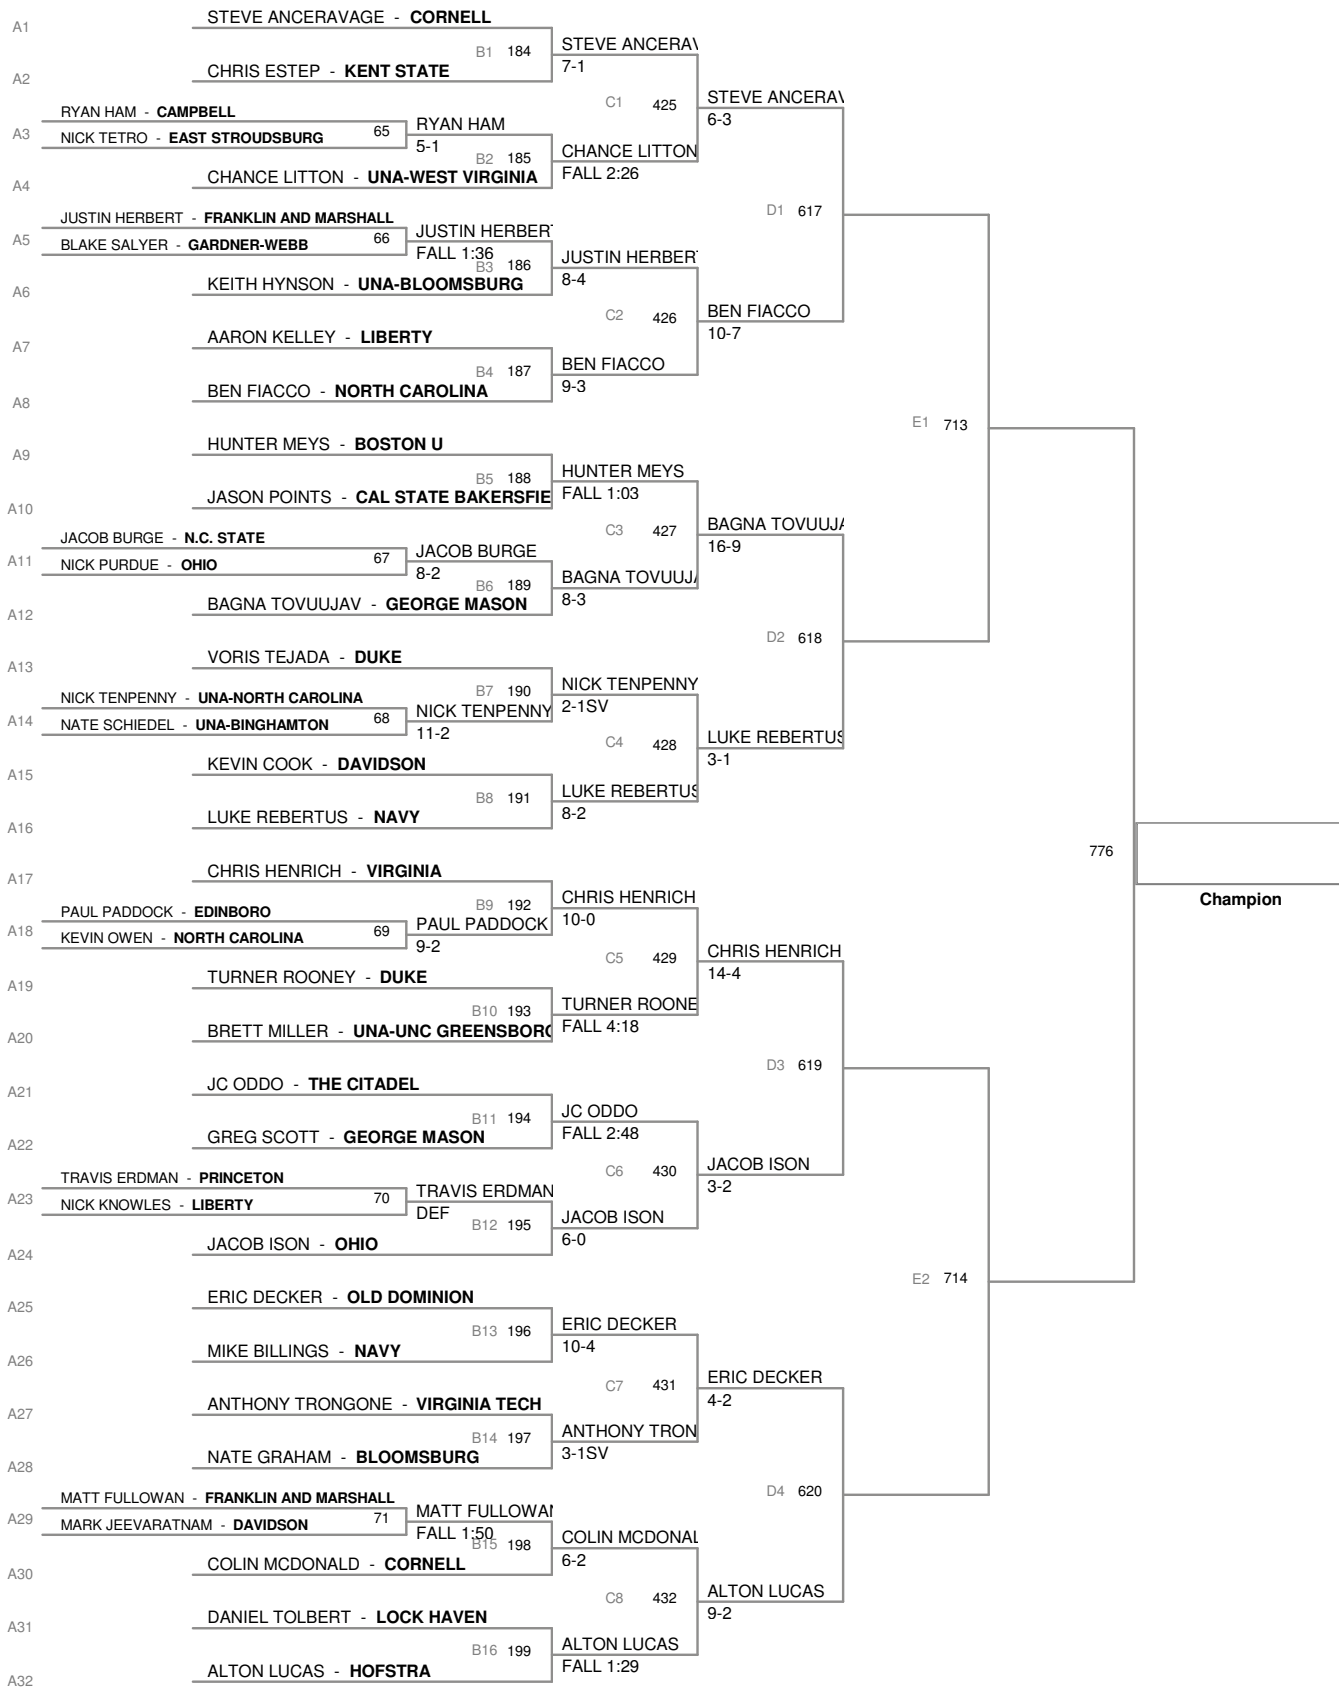

<b>Plc</b>	<b>Points</b>	<b>Team</b>	<b>CH</b>	<b>CONS</b>
1	41	KENT STATE	6	6
1	41	VIRGINIA TECH	7	8
3	40	EDINBORO	10	4
4	39.5	CORNELL	7	5
5	36.5	CAL STATE BAKERSFIELD	4	9
6	35	NAVY	6	11
7	32.5	HOFSTRA	4	5
8	29.5	NORTH CAROLINA	5	9
9	28	VIRGINIA	5	5
10	23	BLOOMSBURG	2	7
11	20.5	GEORGE MASON	3	2
12	20	BOSTON U	2	5
12	20	N.C. STATE	4	2
14	19.5	OHIO	2	8
15	19	DUKE	2	6
15	19	UNC GREENSBORO	1	8
17	17.5	BINGHAMTON	2	5
18	17	EAST STROUDSBURG	-	5
19	15.5	PRINCETON	1	3
20	15	THE CITADEL	-	8
21	13.5	APPALACHIAN STATE	-	7
21	13.5	CAMPBELL	-	3
21	13.5	FRANKLIN AND MARSHALL	-	3
21	13.5	LOCK HAVEN	2	6
21	13.5	OLD DOMINION	4	3
26	11.5	LIBERTY	-	7
27	10.5	GARDNER-WEBB	-	5
28	9.5	DAVIDSON	-	2
29	0	BOISE STATE	-	1
29	0	MISSOURI	-	-
29	0	WEST VIRGINIA	-	1

125 Lbs

**133 Lbs**

bout 731 loser  
754  
bout 732 loser  
**5th Place**

bout 695 loser  
753  
bout 696 loser  
**7th Place**

141 Lbs

bout 733 loser  
758  
bout 734 loser  
**5th Place**

bout 699 loser  
757  
bout 700 loser  
**7th Place**

149 Lbs

157 Lbs

bout 737 loser  
766  
bout 738 loser  
**5th Place**

bout 707 loser  
765  
bout 708 loser  
**7th Place**

174 Lbs

184 Lbs

197 Lbs

**285 Lbs**