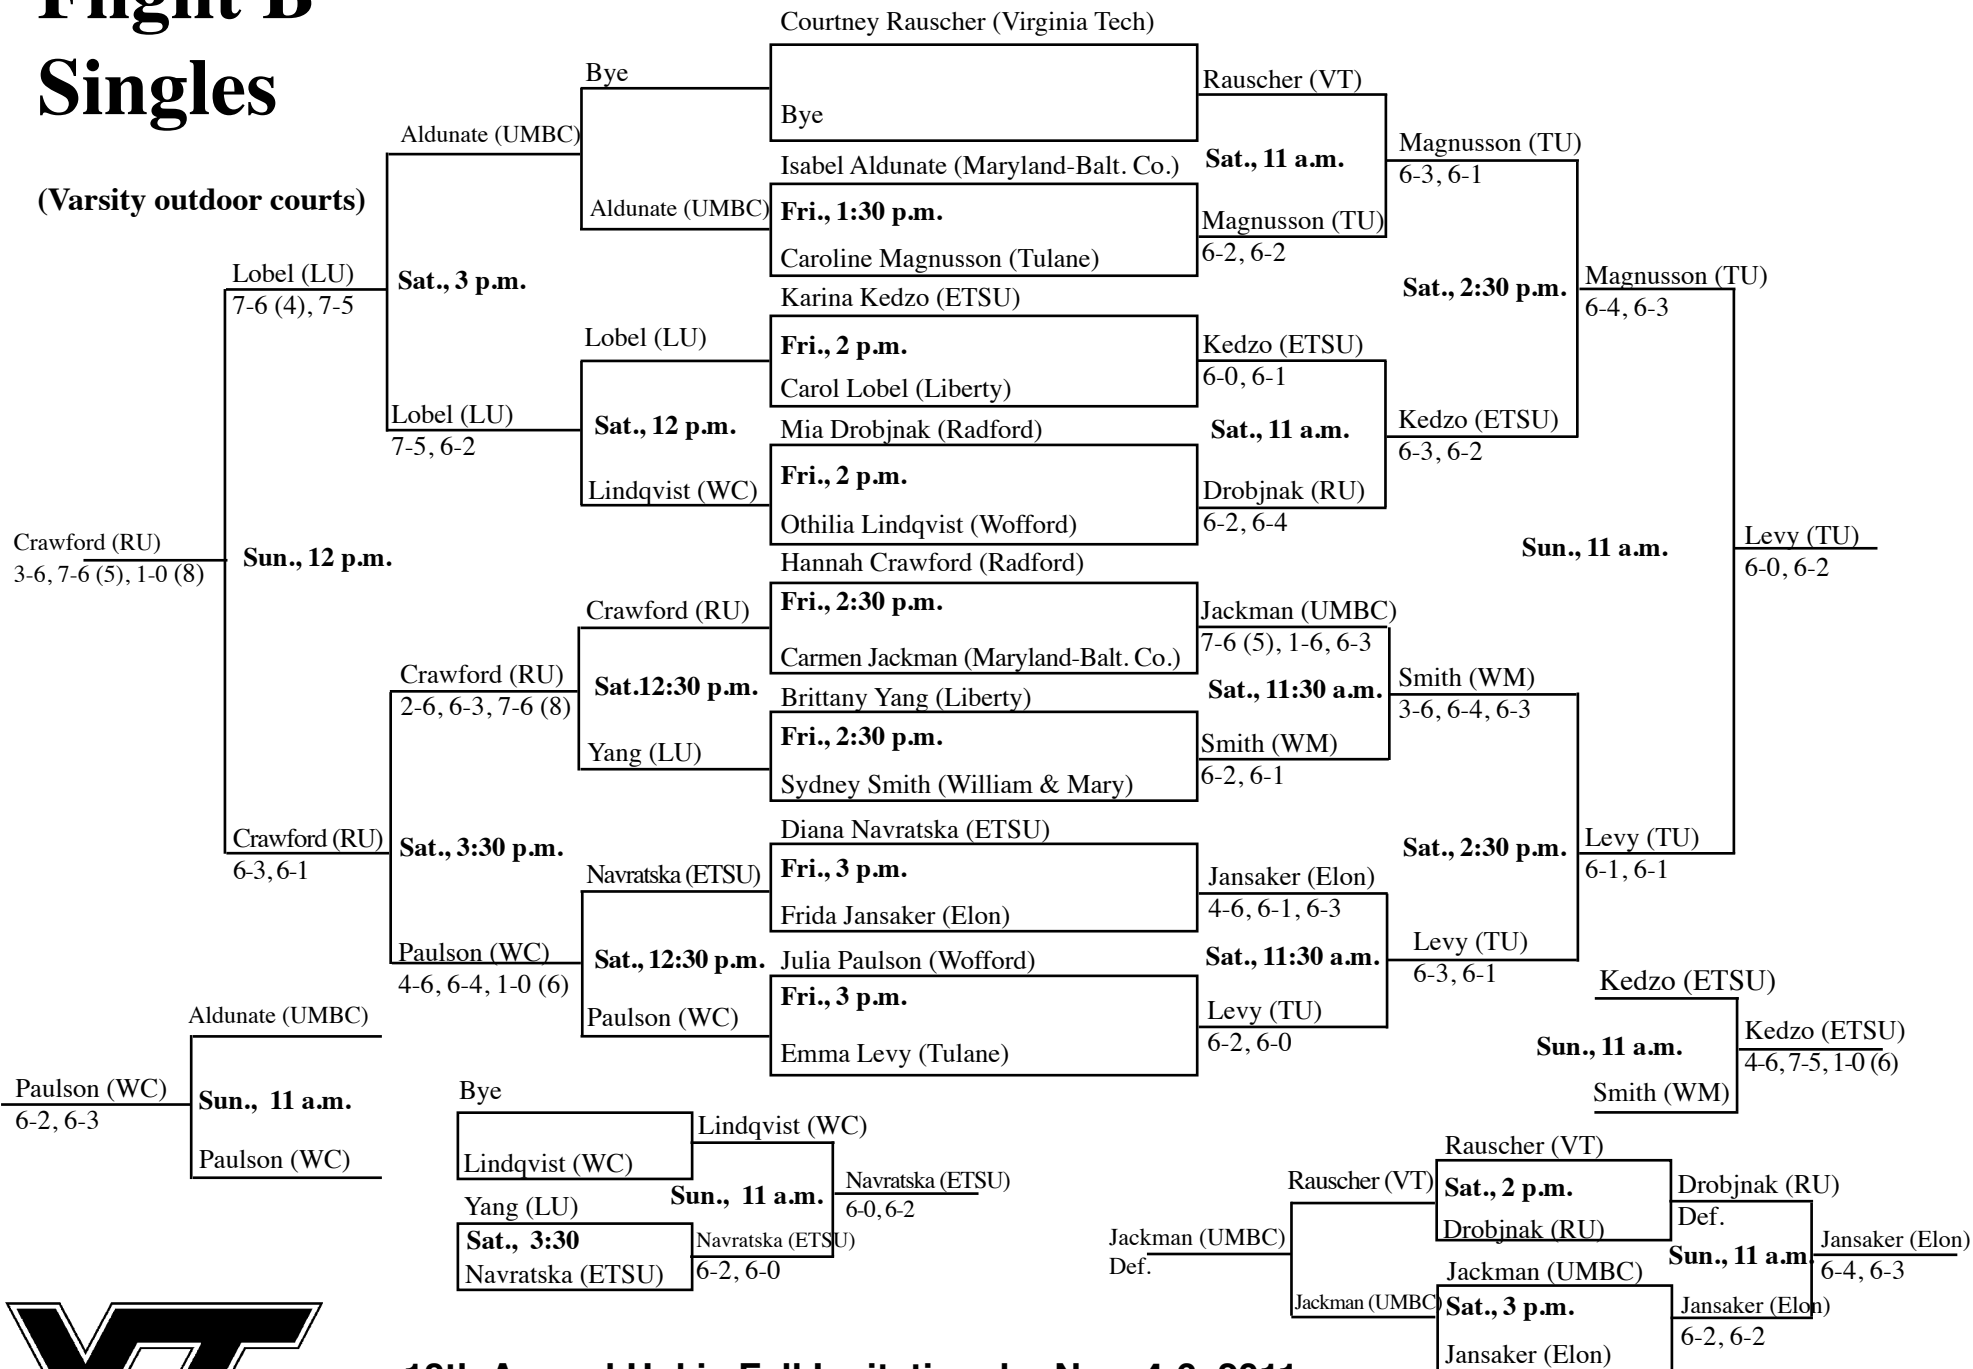

# Flight A Singles

(Indoor courts)

18th Annual Hokie Fall Invitational • Nov. 4-6, 2011  
Burrows-Burleson Tennis Center • Blacksburg, Virginia

# Flight B Singles

(Varsity outdoor courts)

18th Annual Hokie Fall Invitational • Nov. 4-6, 2011  
Burrows-Burleson Tennis Center • Blacksburg, Virginia

# Flight D Singles

**18th Annual Hokie Fall Invitational • Nov. 4-6, 2011  
Burrows-Burleson Tennis Center • Blacksburg, Virginia**

Cameron Richard (Liberty) def. Maria Camera (Elon) 6-2, 6-1