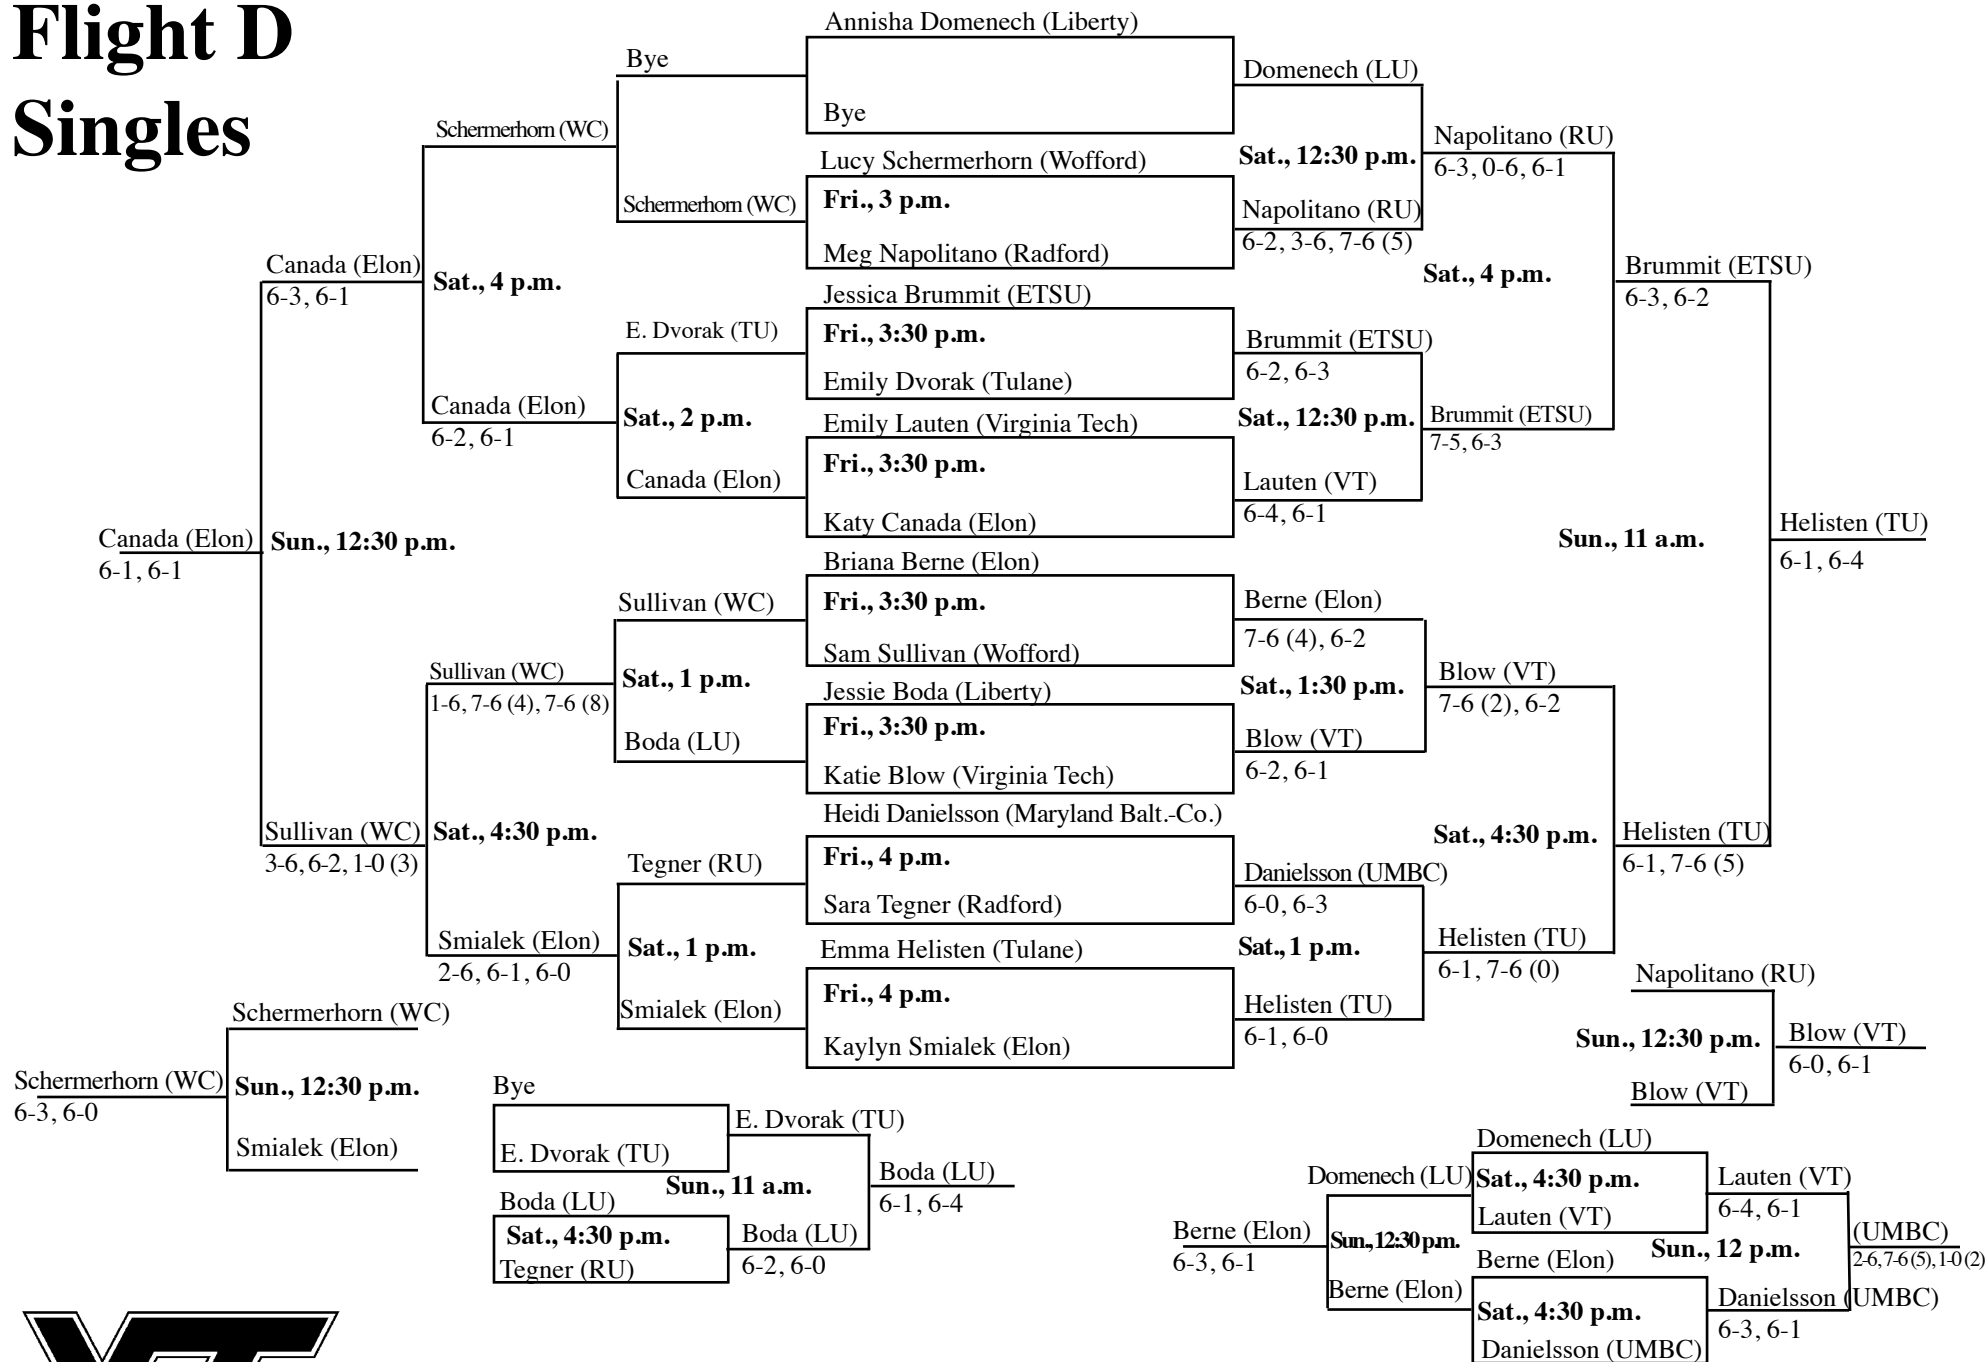

# Flight A Singles

(Indoor courts)

18th Annual Hokie Fall Invitational • Nov. 4-6, 2011  
Burrows-Burleson Tennis Center • Blacksburg, Virginia

# Flight B Singles

(Varsity outdoor courts)

18th Annual Hokie Fall Invitational • Nov. 4-6, 2011  
Burrows-Burleson Tennis Center • Blacksburg, Virginia

# Flight D Singles

**18th Annual Hokie Fall Invitational • Nov. 4-6, 2011  
Burrows-Burleson Tennis Center • Blacksburg, Virginia**

Cameron Richard (Liberty) def. Maria Camera (Elon) 6-2, 6-1