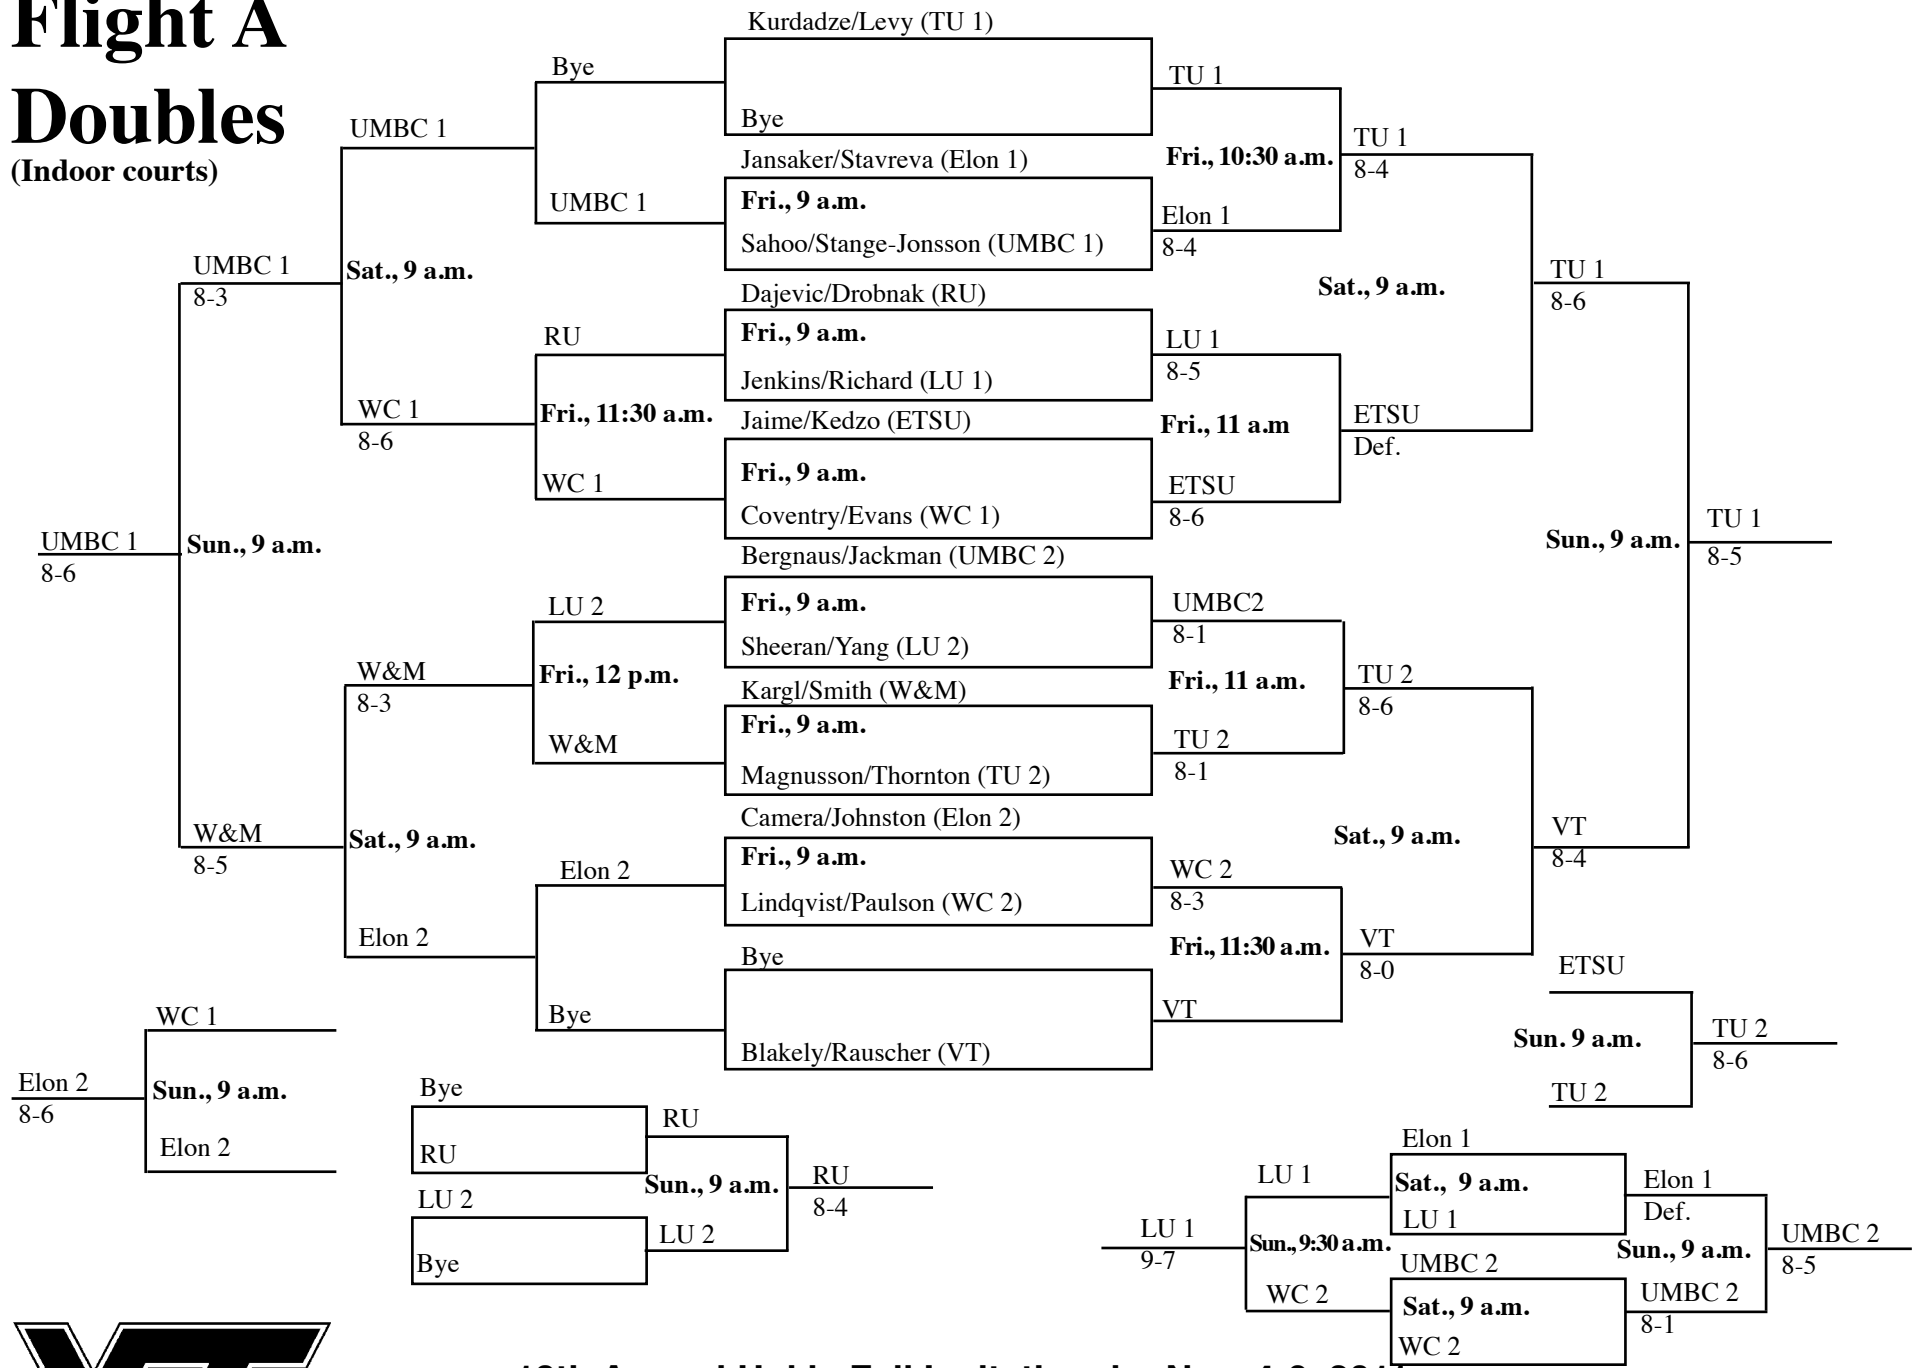

Flight A

Doubles

(Indoor courts)

18th Annual Hokie Fall Invitational • Nov. 4-6, 2011
Burrows-Burleson Tennis Center • Blacksburg, Virginia