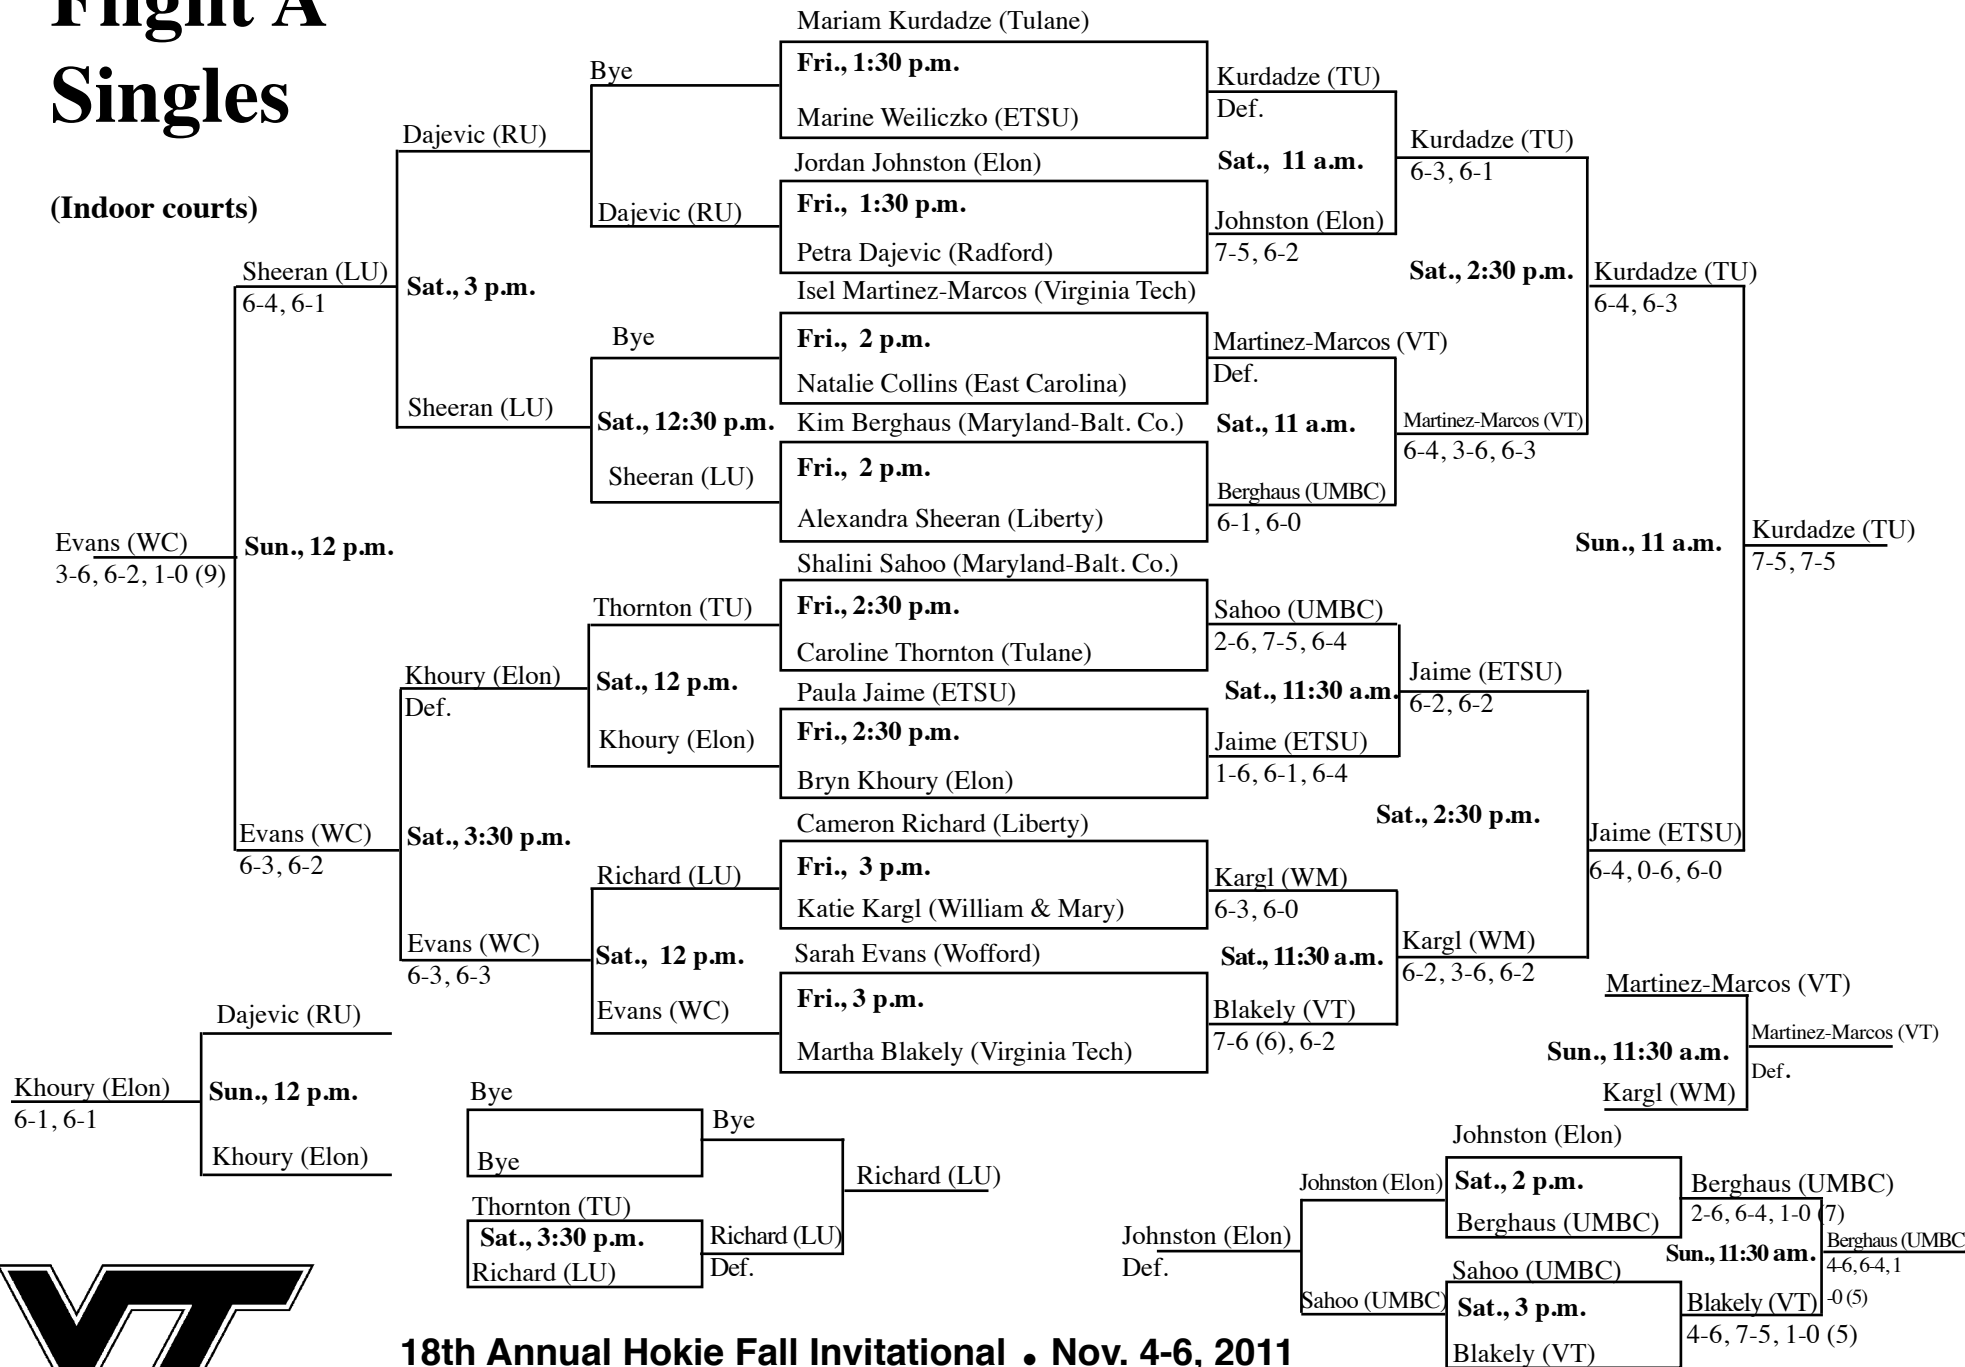

# Flight A Singles

(Indoor courts)

18th Annual Hokie Fall Invitational • Nov. 4-6, 2011  
Burrows-Burleson Tennis Center • Blacksburg, Virginia

# Flight B Singles

(Varsity outdoor courts)

18th Annual Hokie Fall Invitational • Nov. 4-6, 2011  
Burrows-Burleson Tennis Center • Blacksburg, Virginia

# Flight D Singles

**18th Annual Hokie Fall Invitational • Nov. 4-6, 2011  
Burrows-Burleson Tennis Center • Blacksburg, Virginia**

Cameron Richard (Liberty) def. Maria Camera (Elon) 6-2, 6-1