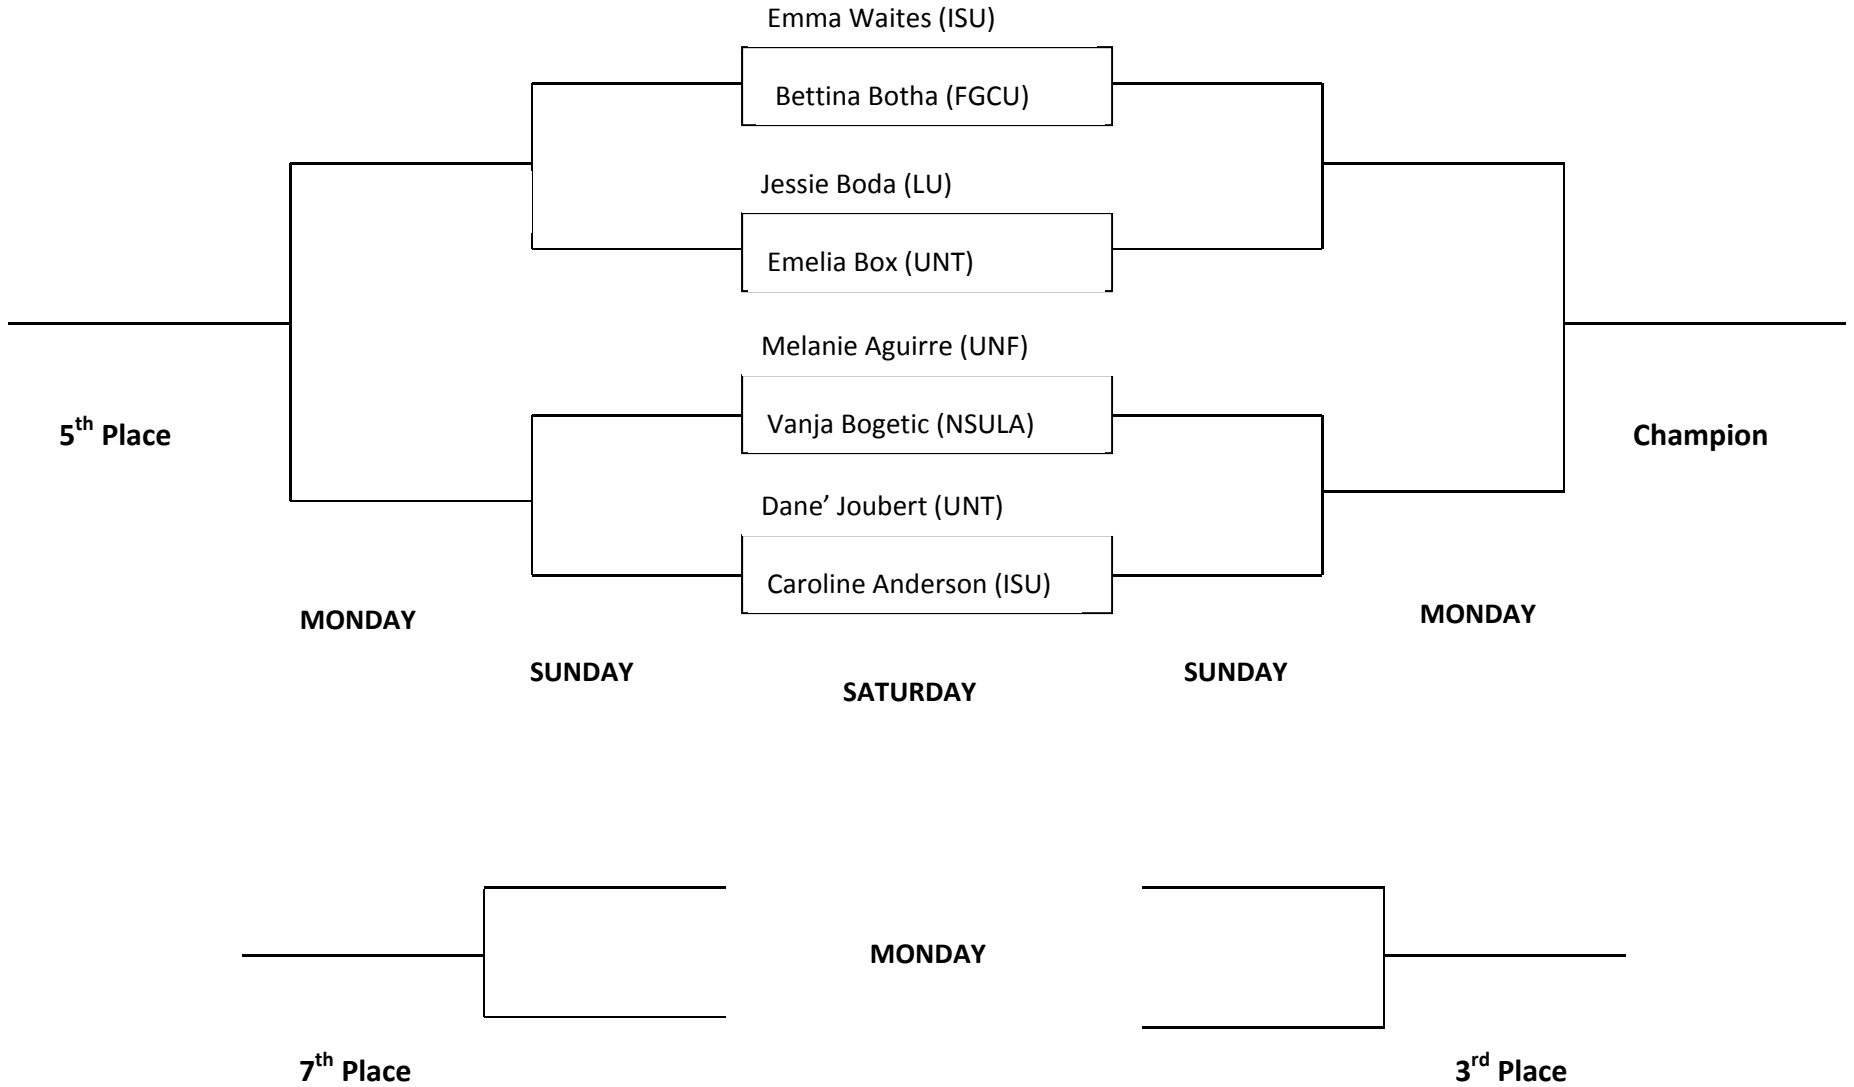

FGCU EAGLE INVITE

Singles Flight 5

Emma Waites (ISU)

Bettina Botha (FGCU)

Jessie Boda (LU)

Emelia Box (UNT)

Melanie Aguirre (UNF)

Vanja Bogetic (NSULA)

Dane' Joubert (UNT)

Caroline Anderson (ISU)

5th Place

Champion

MONDAY

SUNDAY

SATURDAY

SUNDAY

MONDAY

7th Place

MONDAY

3rd Place