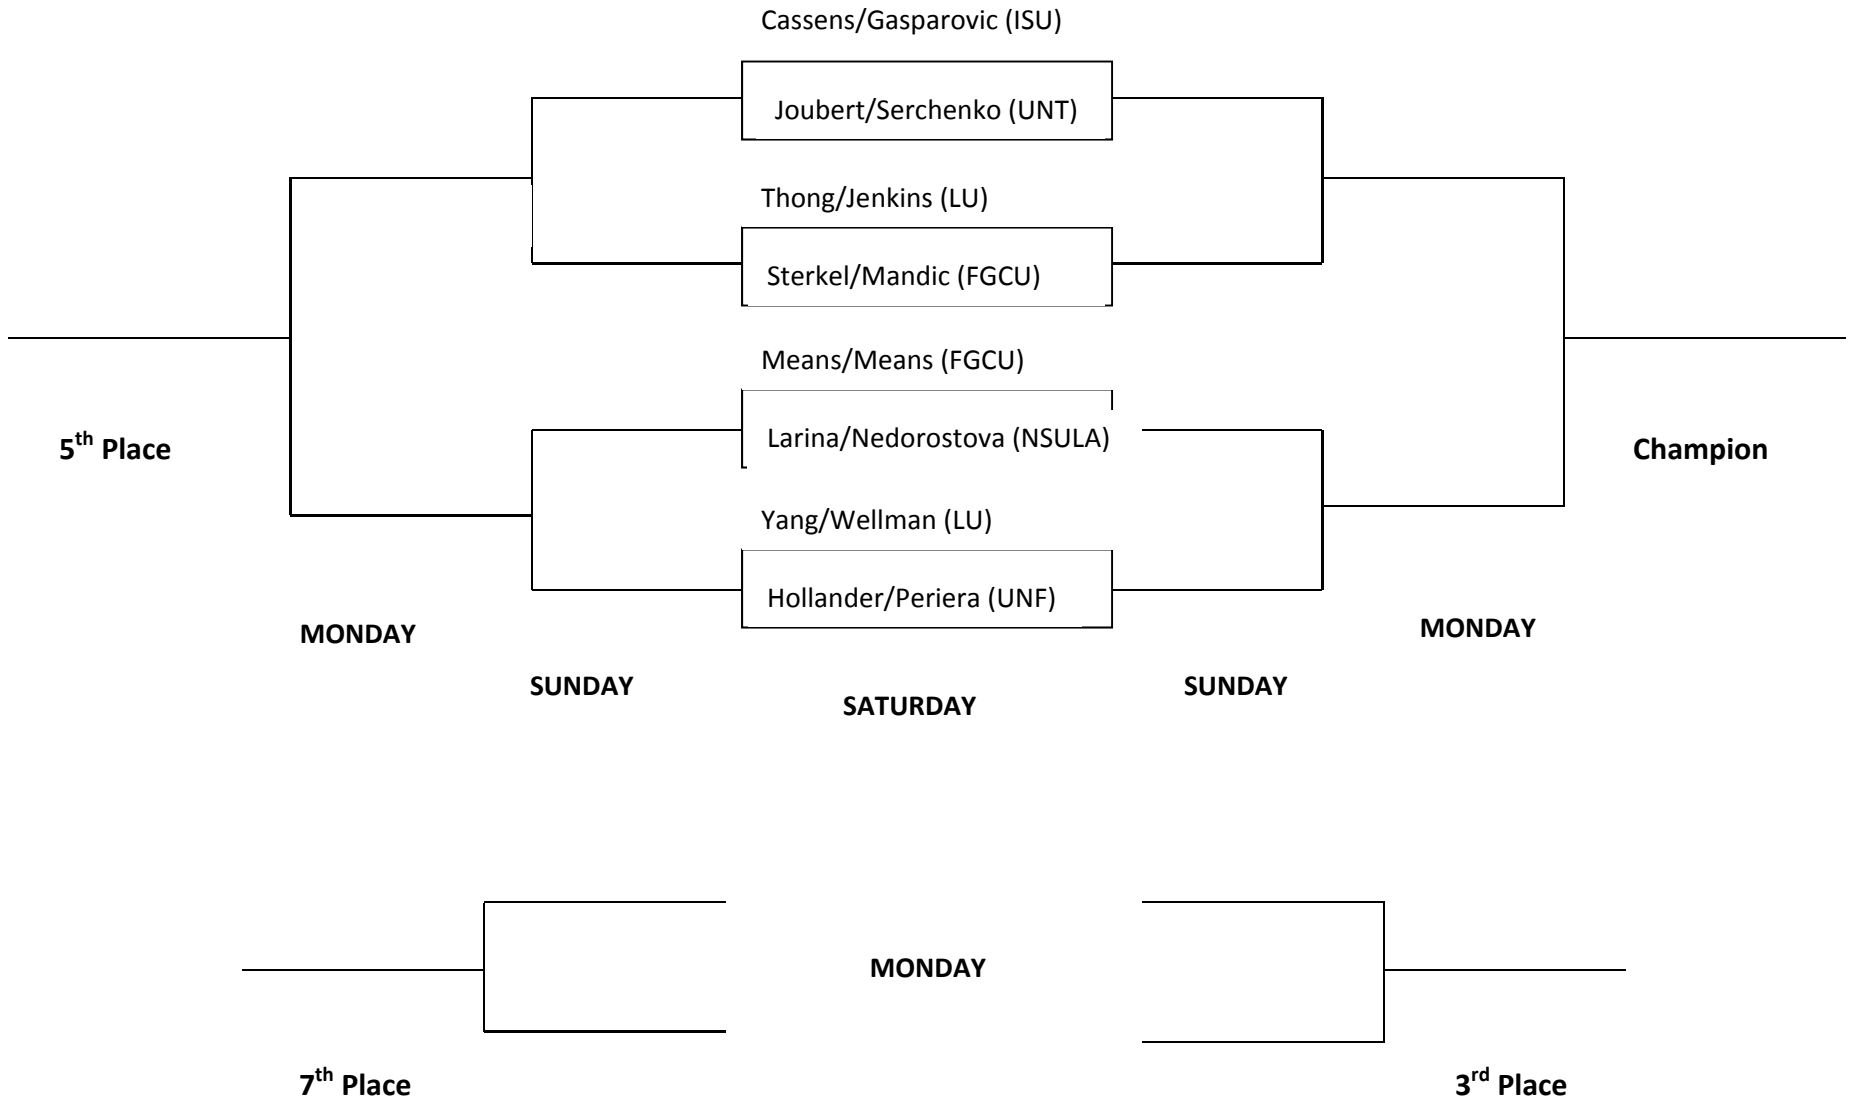

SATURDAY

SUNDAY

MONDAY

7th Place

MONDAY

3rd Place

FGCU EAGLE INVITE

Doubles Flight 3