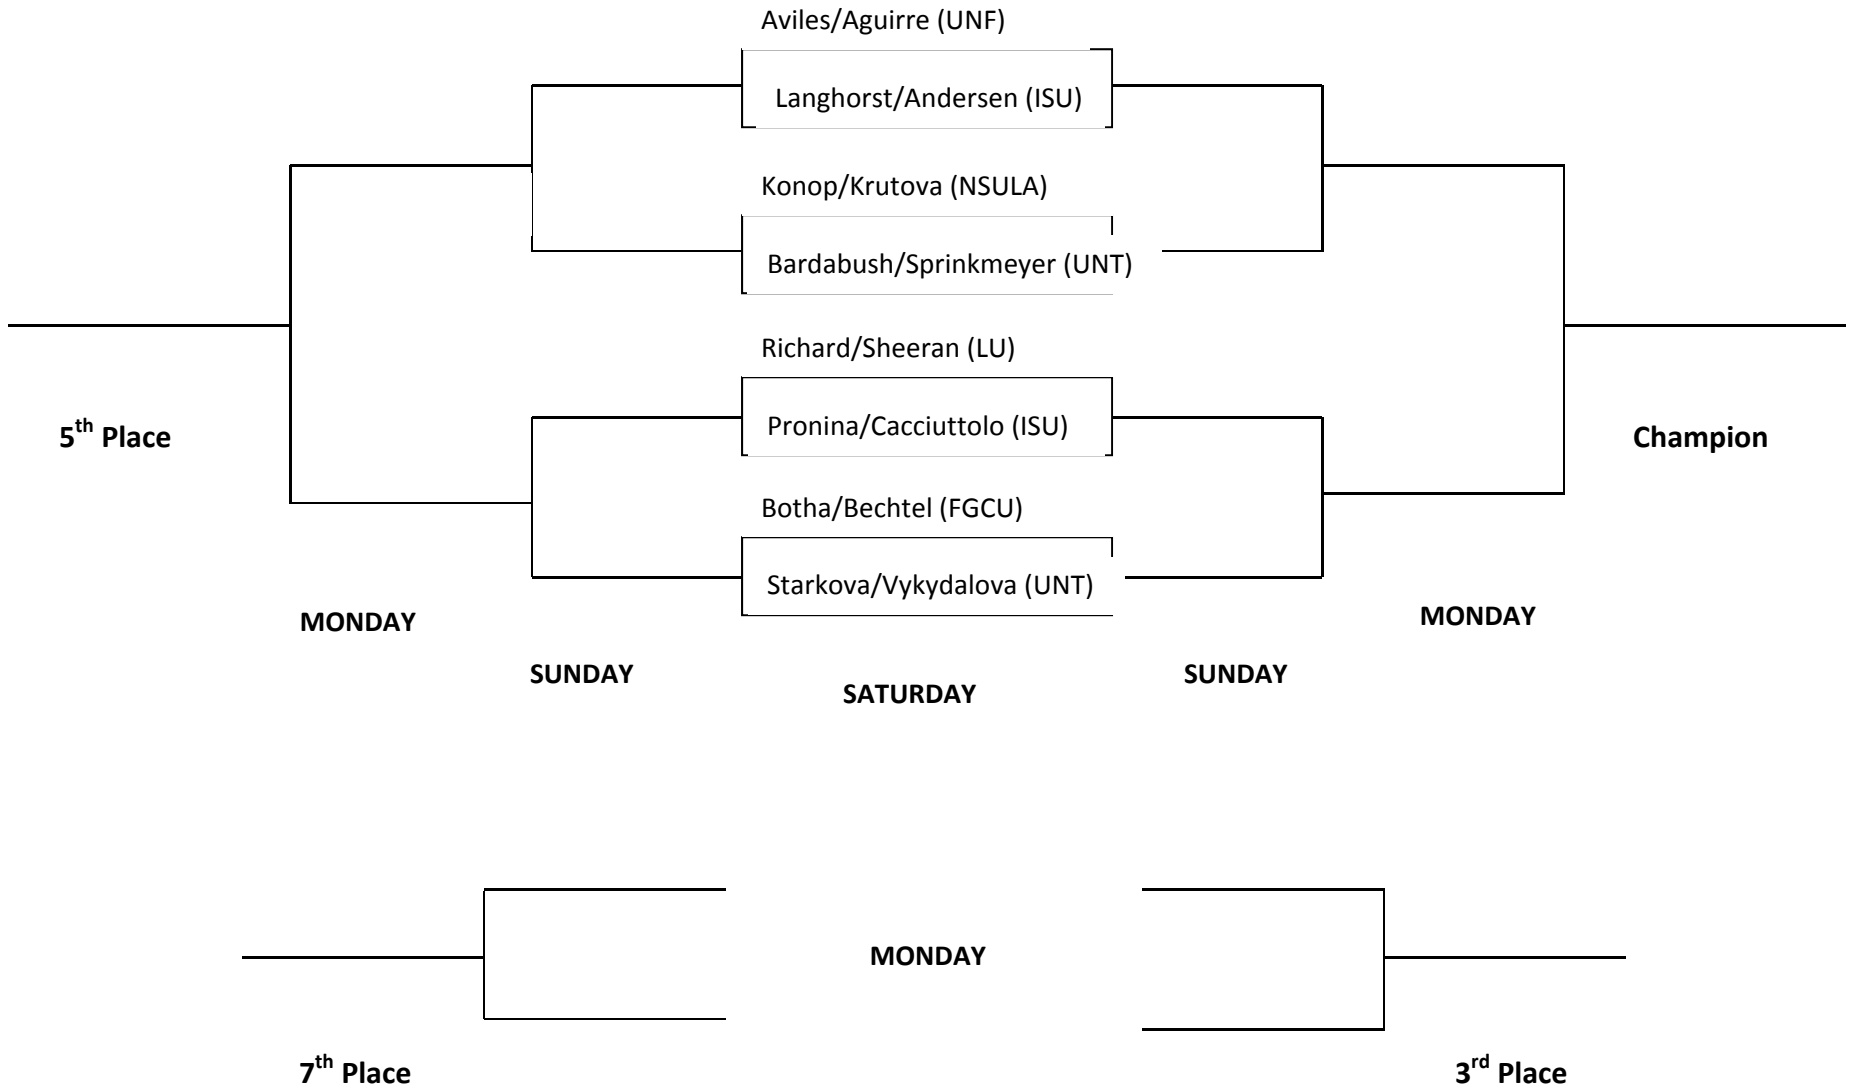

SUNDAY

MONDAY

7th Place

MONDAY

3rd Place

FGCU EAGLE INVITE

Singles Flight 6

Sat 1 vs. 2, 3 vs. 4 Sun 1 vs. 3, 2 vs. 5 Mon 2 vs. 3, 4 vs. 5					
	1	2	3	4	5
Victoria Parshikova (UNT)	█				
Annisha Domenech (LU)		█			
Mariella Calderon (UNF)			█		
Claudia Ortiz (ISU)				█	
Zhoe Solaun (FGCU)					█

FGCU EAGLE INVITE

Doubles Flight 1

FGCU EAGLE INVITE

Doubles Flight 2

Cassens/Gasparovic (ISU)

Joubert/Serchenko (UNT)

Thong/Jenkins (LU)

Sterkel/Mandic (FGCU)