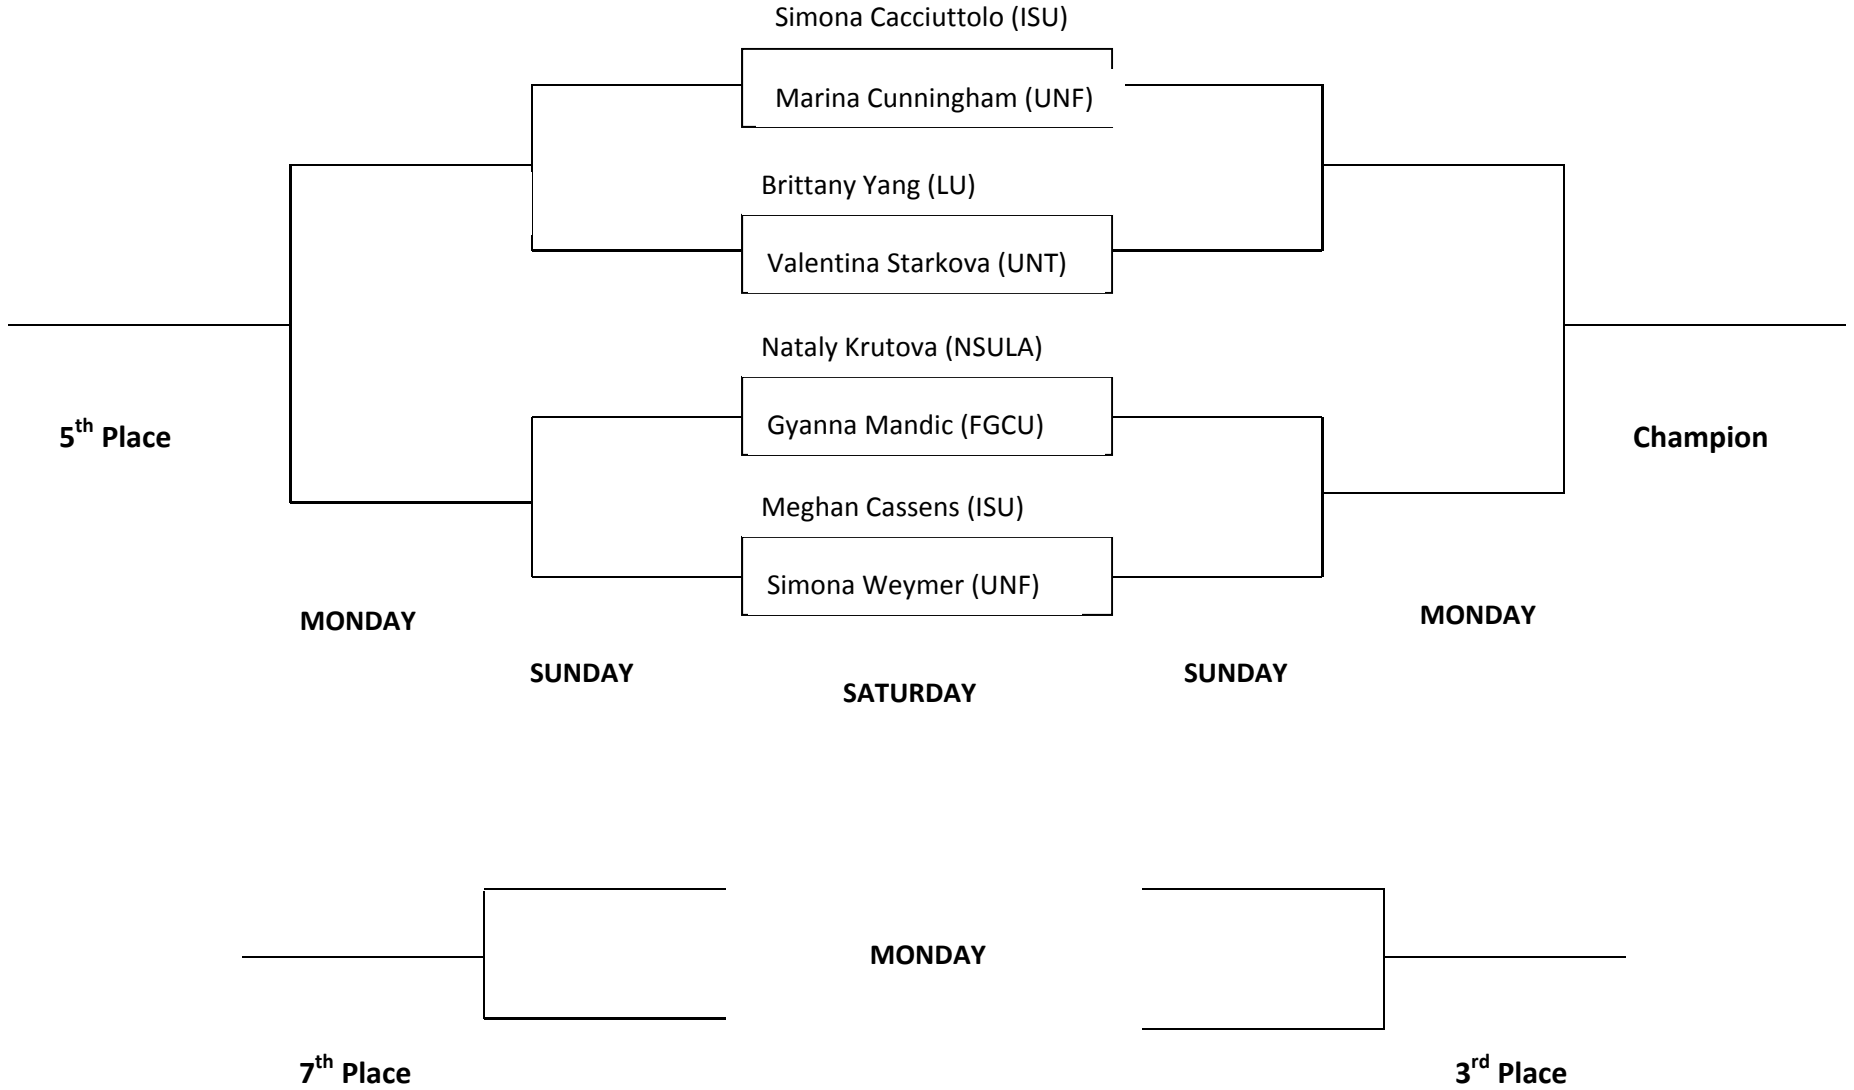

Champion

MONDAY

SUNDAY

SATURDAY

SUNDAY

MONDAY

7th Place

MONDAY

3rd Place

FGCU EAGLE INVITE

Singles Flight 3

Ilona Serchenko (UNT)

Morgan Bechtel (FGCU)

Rebeca Pereira (UNF)

Cameron Richard (LU)

Andrea Nedorostova (NSULA)