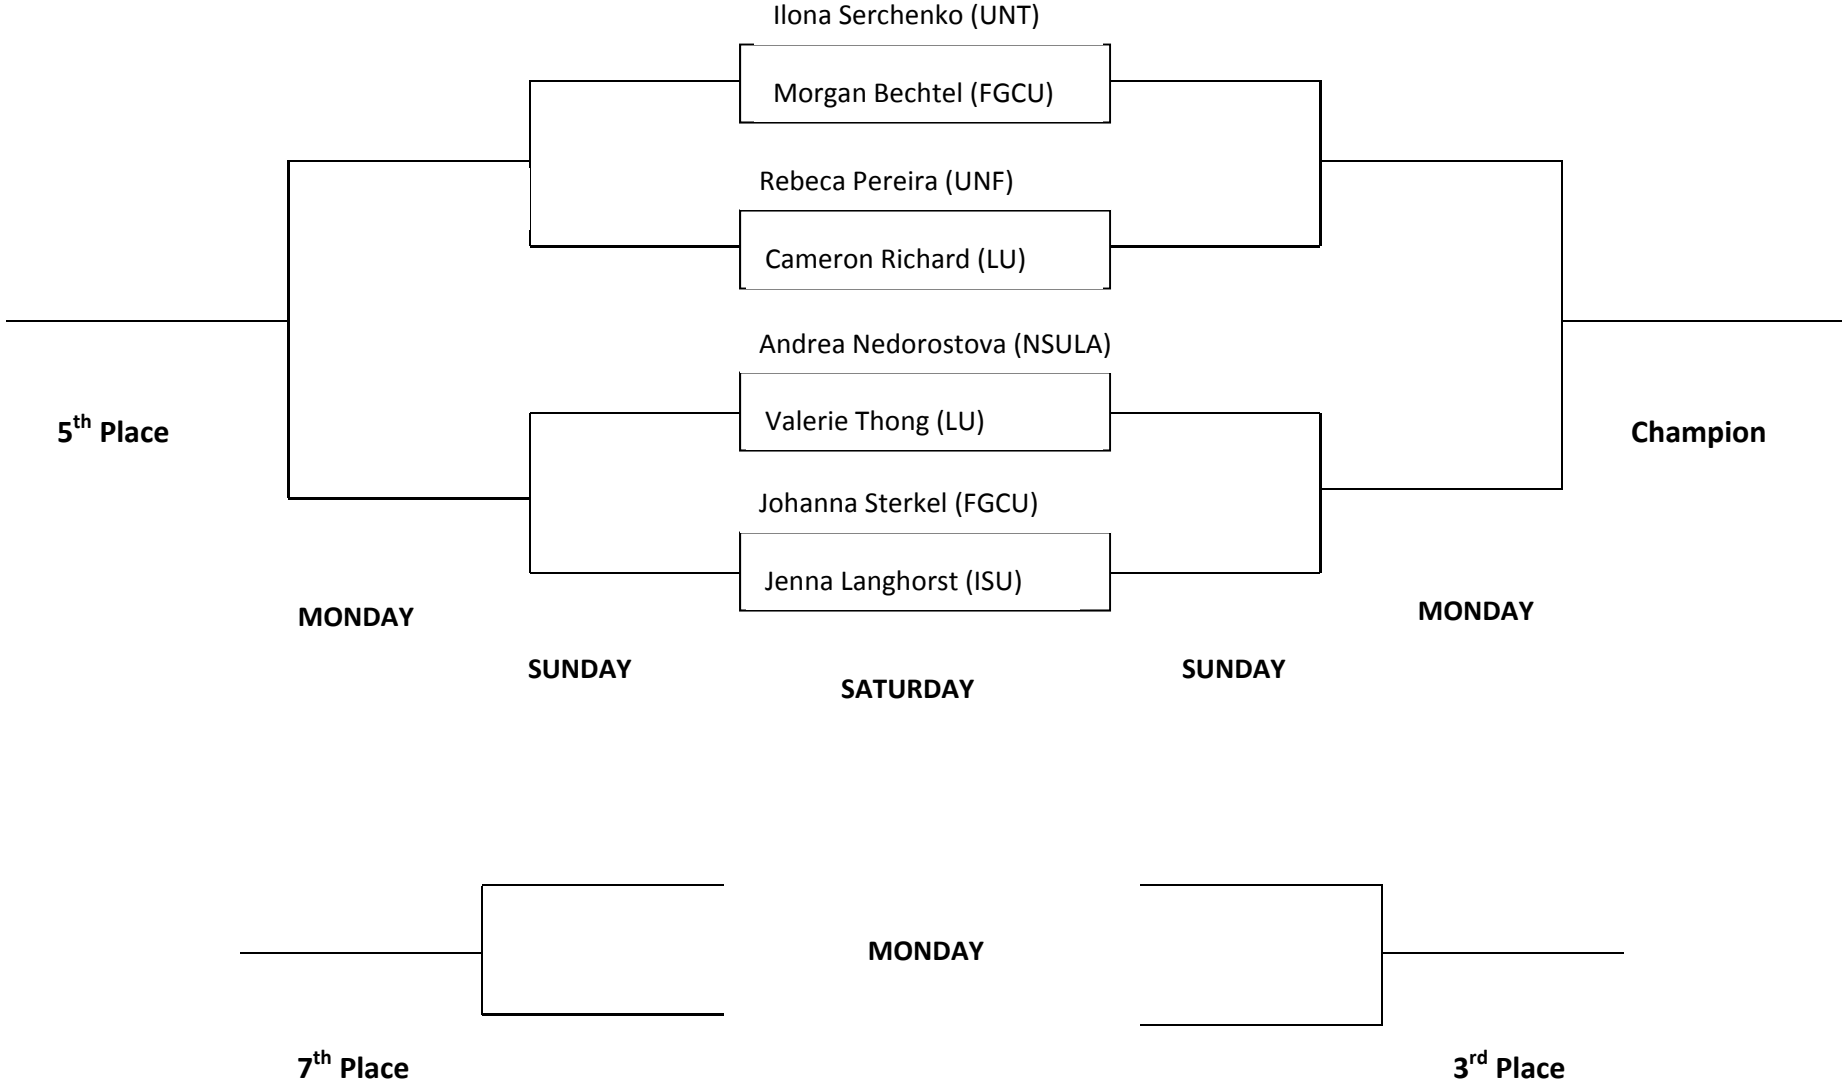

FGCU EAGLE INVITE

Singles Flight 3

Ilona Serchenko (UNT)

Morgan Bechtel (FGCU)

Rebeca Pereira (UNF)

Cameron Richard (LU)

Andrea Nedorostova (NSULA)

Valerie Thong (LU)

Johanna Sterkel (FGCU)

Jenna Langhorst (ISU)

5th Place

Champion

MONDAY

SUNDAY

SATURDAY

SUNDAY

MONDAY

7th Place

MONDAY

3rd Place