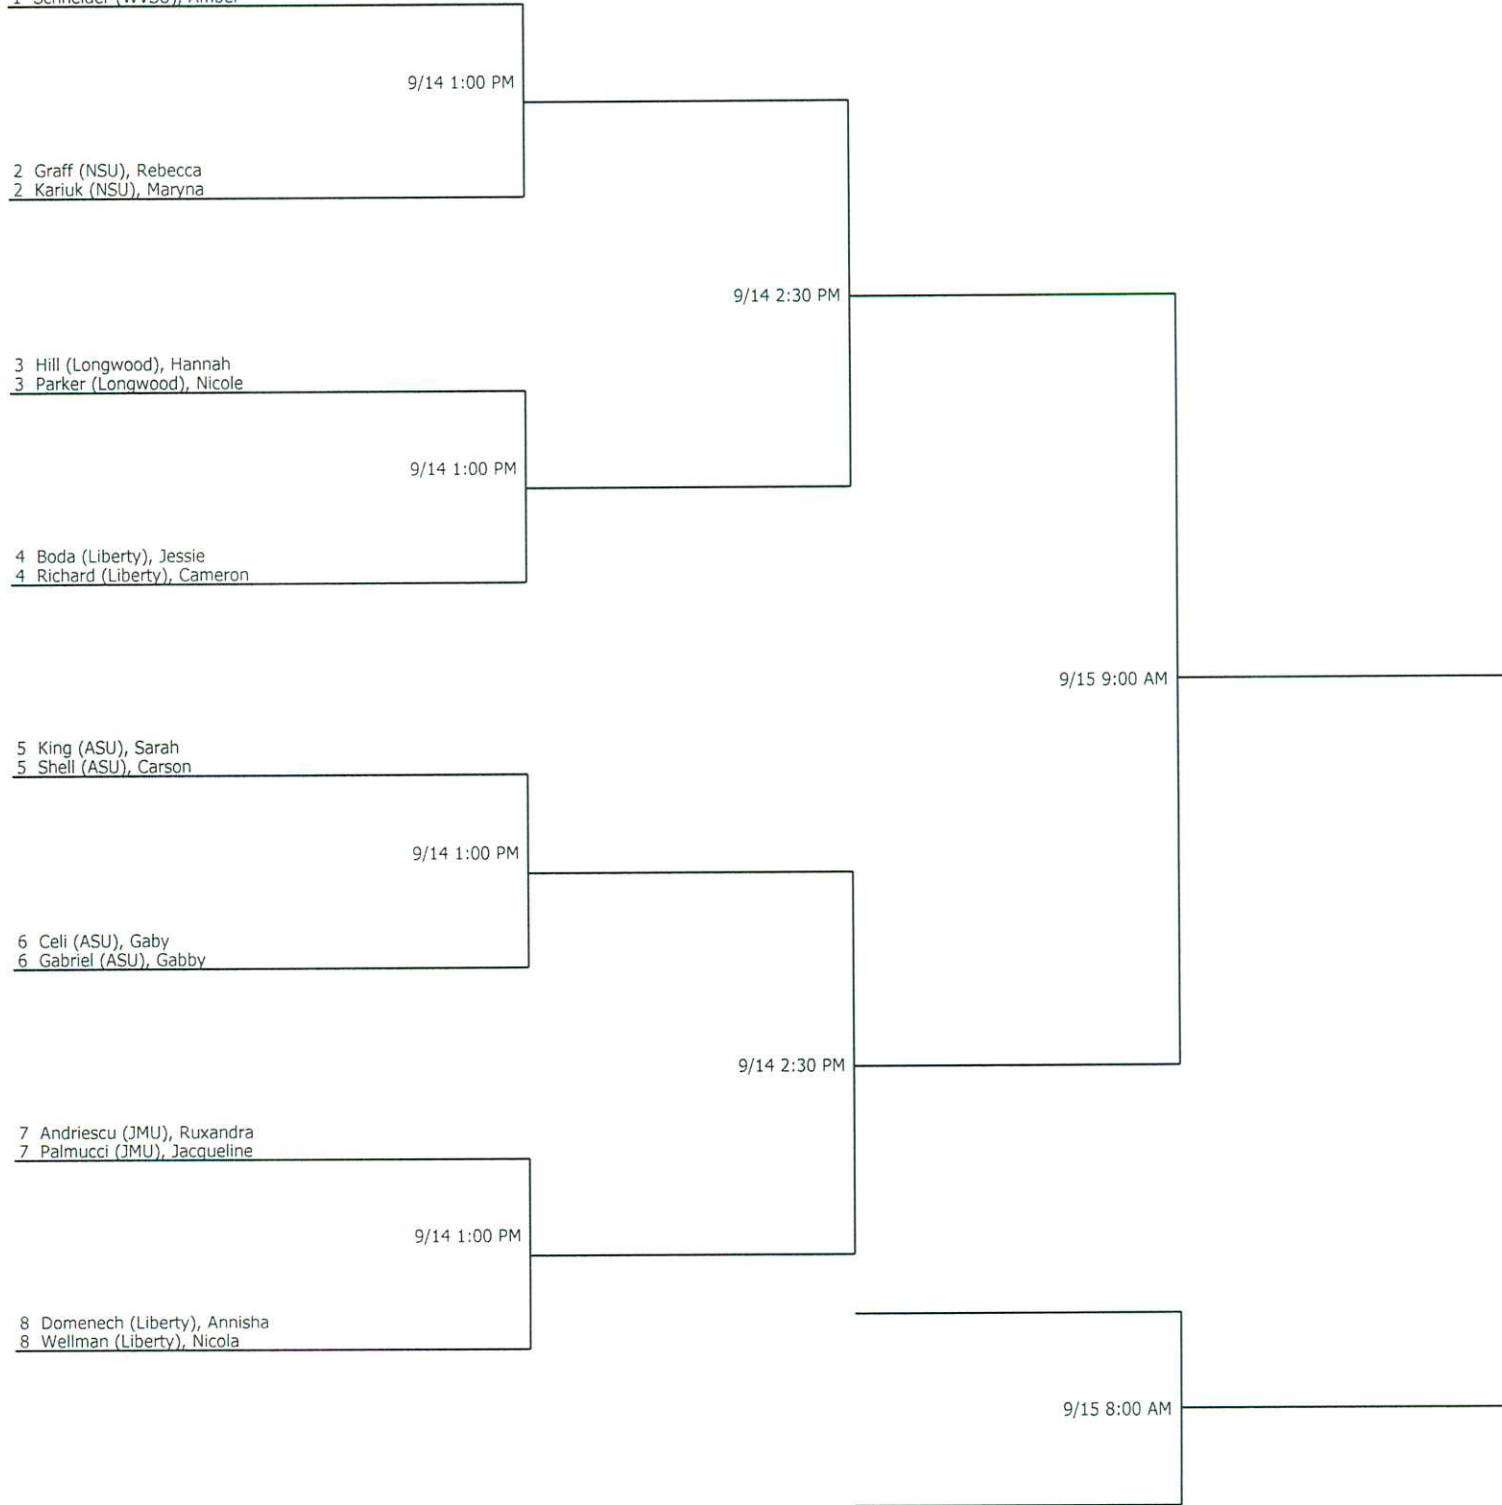

Liberty Fall Classic		Seeded Players			
Liberty University	Flight 3 Doubles				
City/State: Lynchburg, VA	Section:				
Director: Jeff Maren	Referee:				
Phone: 434-592-6259	Date: 09/14/2012 - 09/15/2012				
					Winner:

Quarterfinal Round

Semifinal Round

Final Round

- 1 Cotoros (WVSU), Diana
- 1 Schneider (WVSU), Amber

9/14 1:00 PM

- 2 Graff (NSU), Rebecca
- 2 Kariuk (NSU), Maryna

- 3 Hill (Longwood), Hannah
- 3 Parker (Longwood), Nicole

9/14 1:00 PM

- 4 Boda (Liberty), Jessie
- 4 Richard (Liberty), Cameron

- 5 King (ASU), Sarah
- 5 Shell (ASU), Carson

9/14 1:00 PM

- 6 Celi (ASU), Gaby
- 6 Gabriel (ASU), Gabby

- 7 Andriescu (JMU), Ruxandra
- 7 Palmucci (JMU), Jacqueline

9/14 1:00 PM

- 8 Domenech (Liberty), Annisha
- 8 Wellman (Liberty), Nicola

_____
Referee's Signature