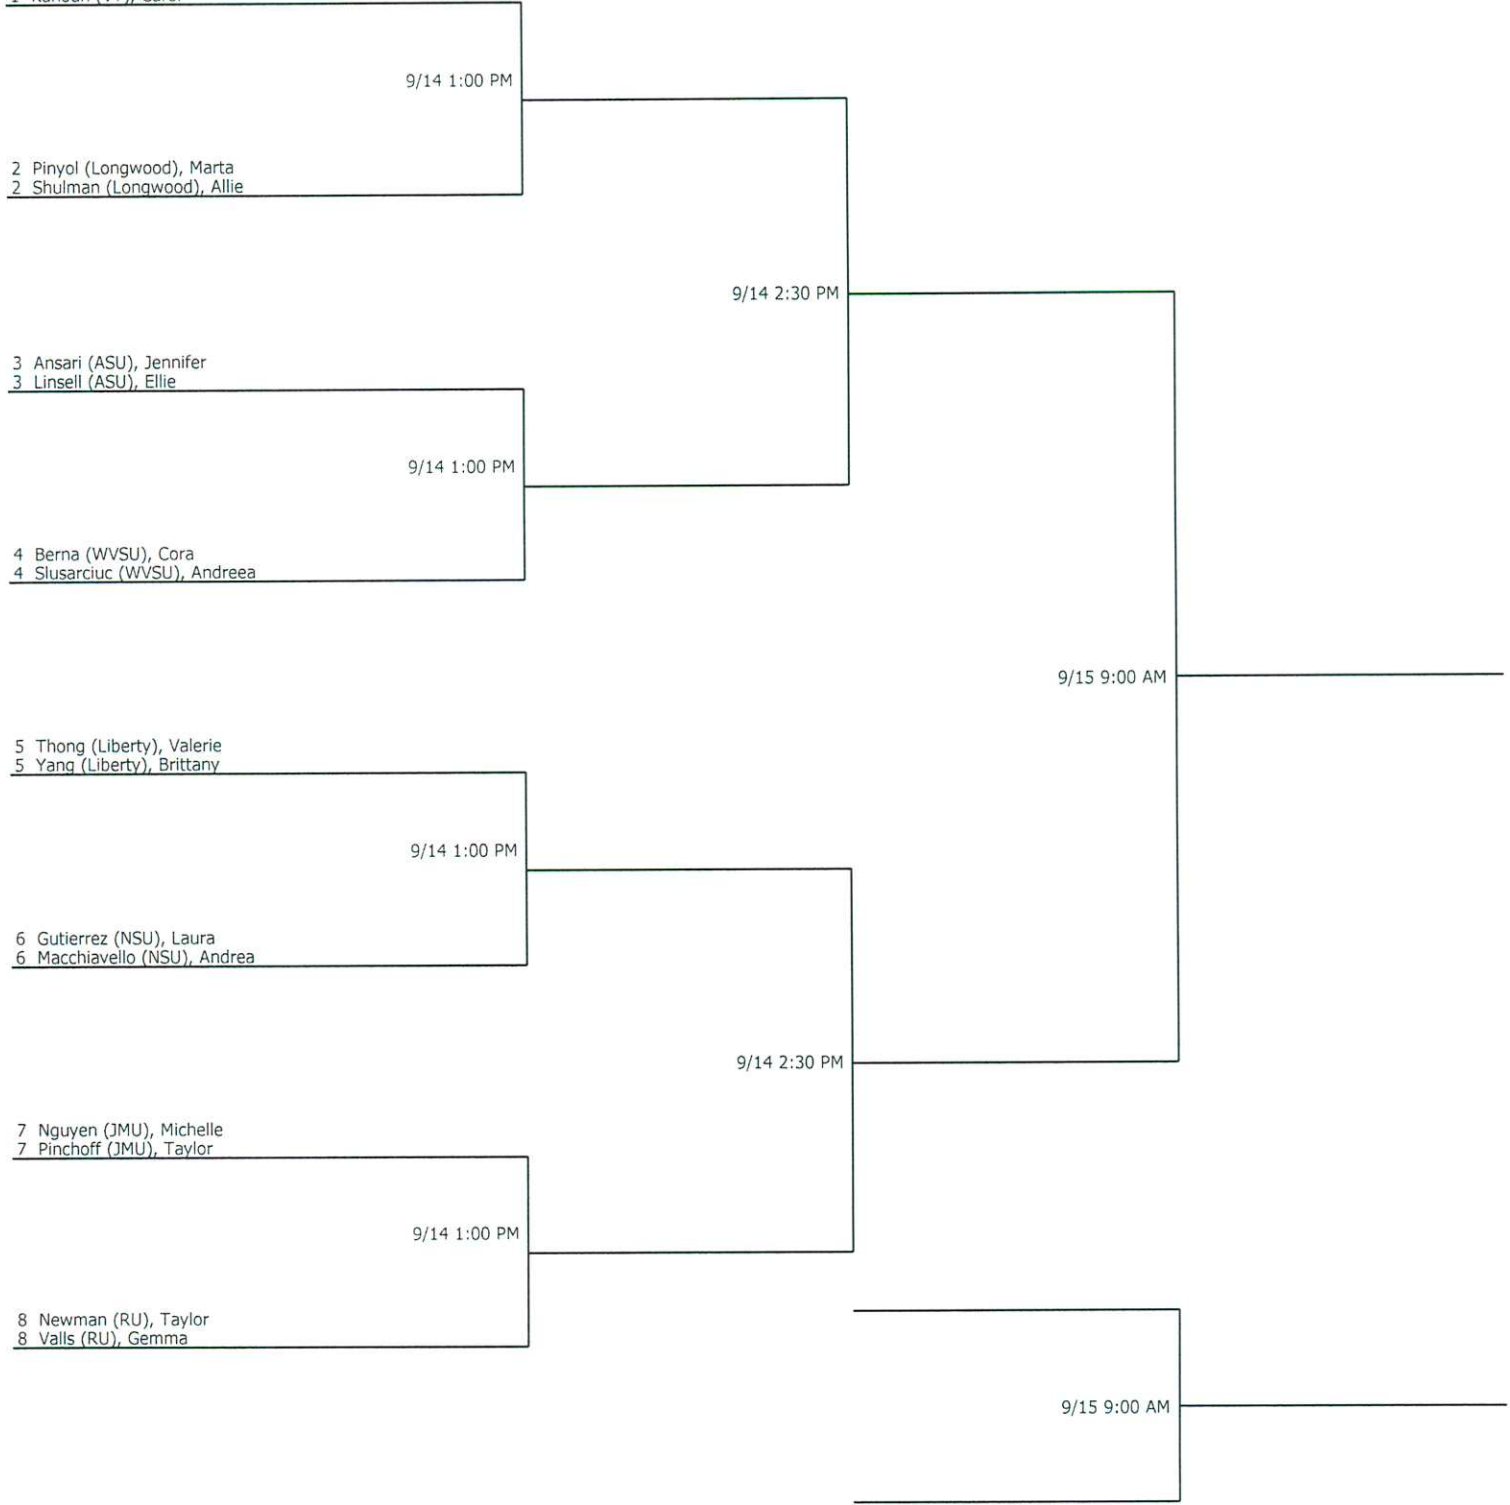

Liberty Fall Classic		Seeded Players			
Liberty University	Flight 1 Doubles				
City/State: Lynchburg, VA	Section:				
Director: Jeff Maren	Referee:				
Phone: 434-592-6259	Date: 09/14/2012 - 09/15/2012				
					Winner:

Quarterfinal Round

Semifinal Round

Final Round

- 1 Ivanovic (VT), Tea
- 1 Kahoun (VT), Carol

9/14 1:00 PM

- 2 Pinyol (Longwood), Marta
- 2 Shulman (Longwood), Allie

- 3 Ansari (ASU), Jennifer
- 3 Linsell (ASU), Ellie

9/14 1:00 PM

- 4 Berna (WVSU), Cora
- 4 Slusarciuc (WVSU), Andreea

- 5 Thong (Liberty), Valerie
- 5 Yang (Liberty), Brittany

9/14 1:00 PM

- 6 Gutierrez (NSU), Laura
- 6 Macchiavello (NSU), Andrea

- 7 Nguyen (JMU), Michelle
- 7 Pinchoff (JMU), Taylor

9/14 1:00 PM

- 8 Newman (RU), Taylor
- 8 Valls (RU), Gemma

_____
Referee's Signature