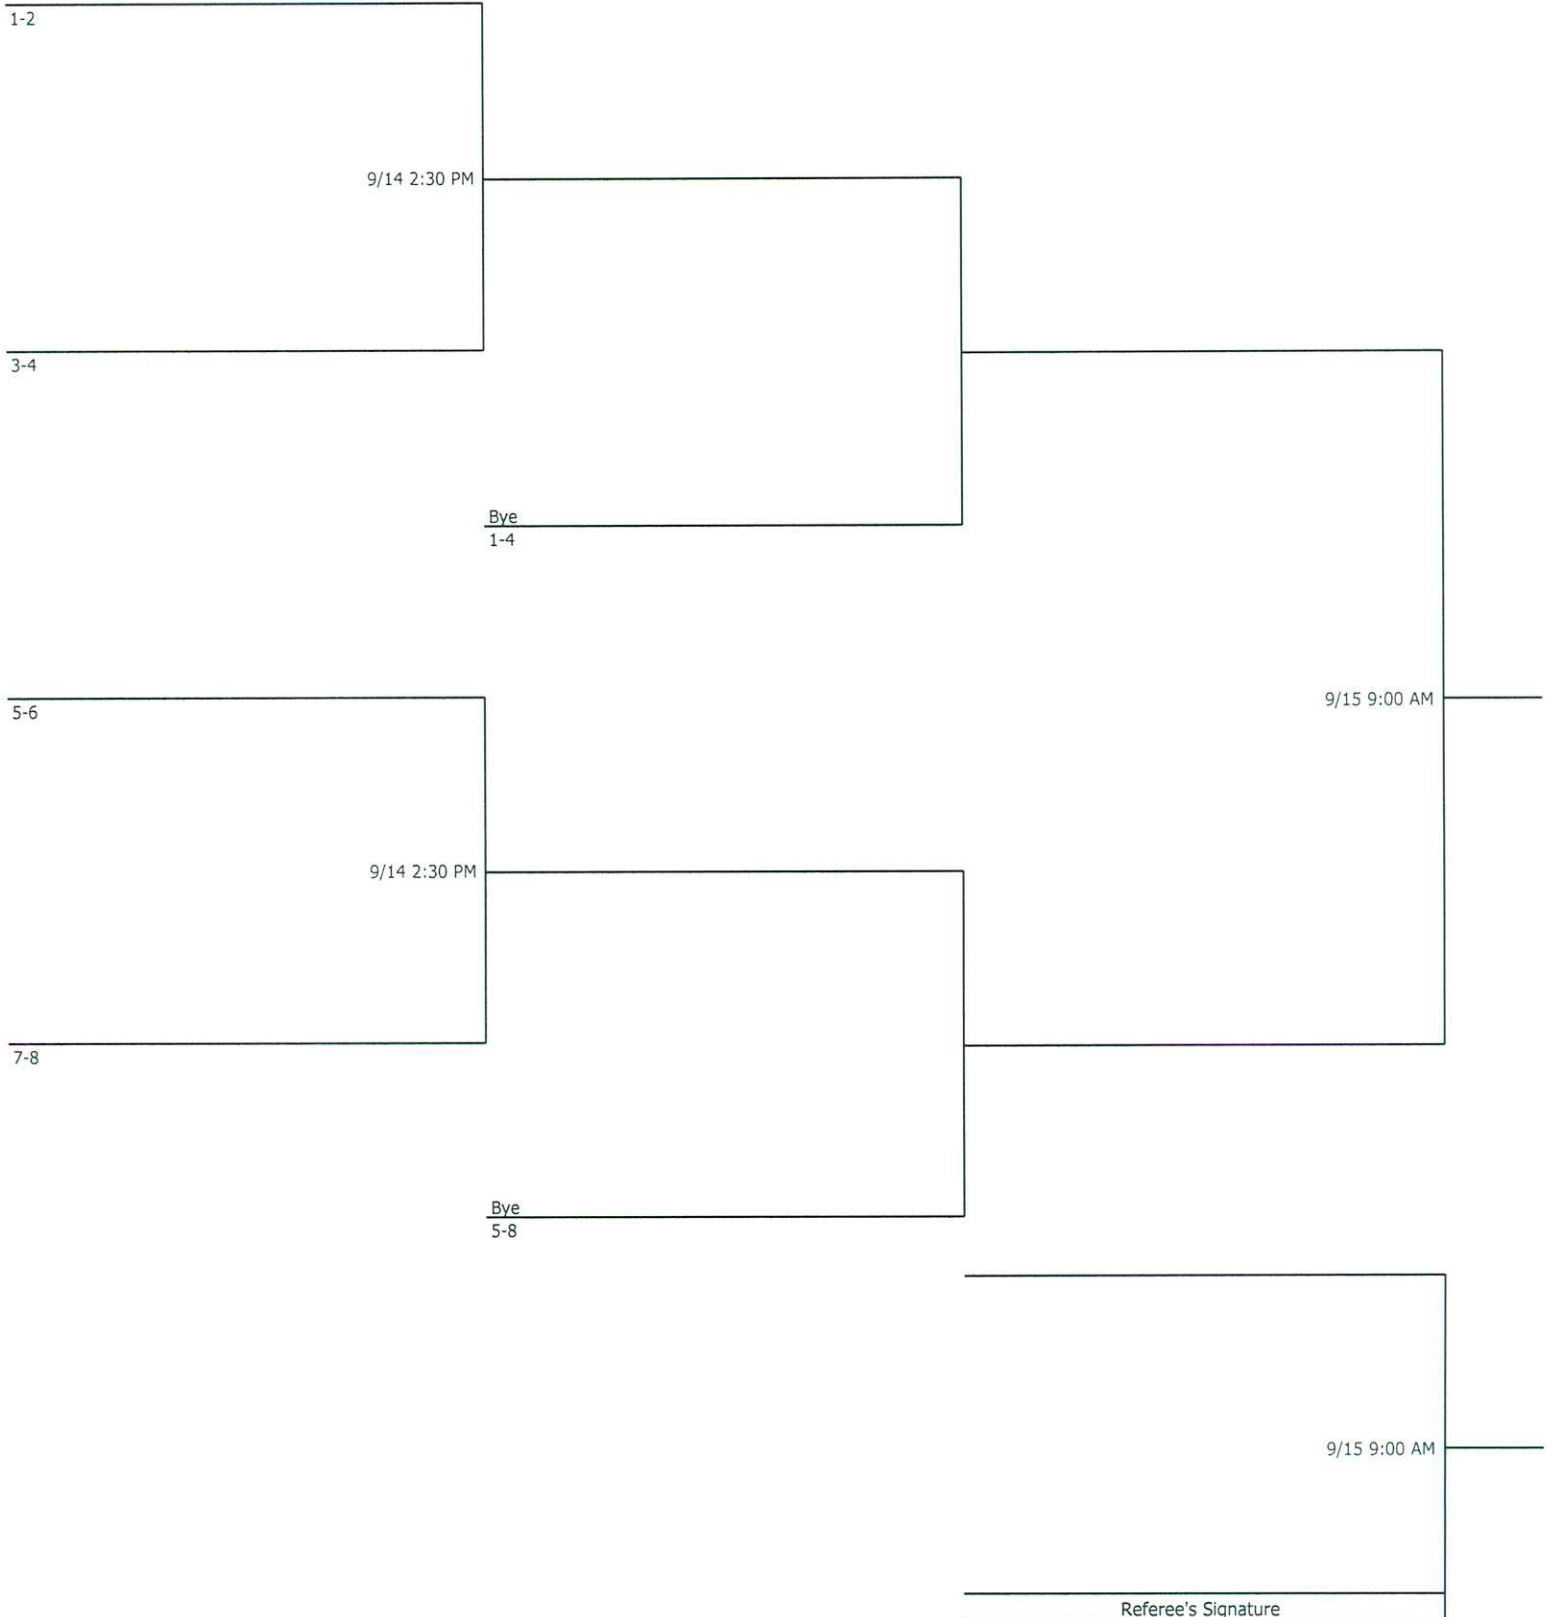

**Quarterfinal Round**

**Semifinal Round**

**Final Round**

<b>Liberty Fall Classic</b>		<b>Seeded Players</b>			
Liberty University	Flight 2 Doubles				
City/State: Lynchburg, VA	Section:				
Director: Jeff Maren	Referee:				
Phone: 434-592-6259	Date: 09/14/2012 - 09/15/2012				
					Winner: