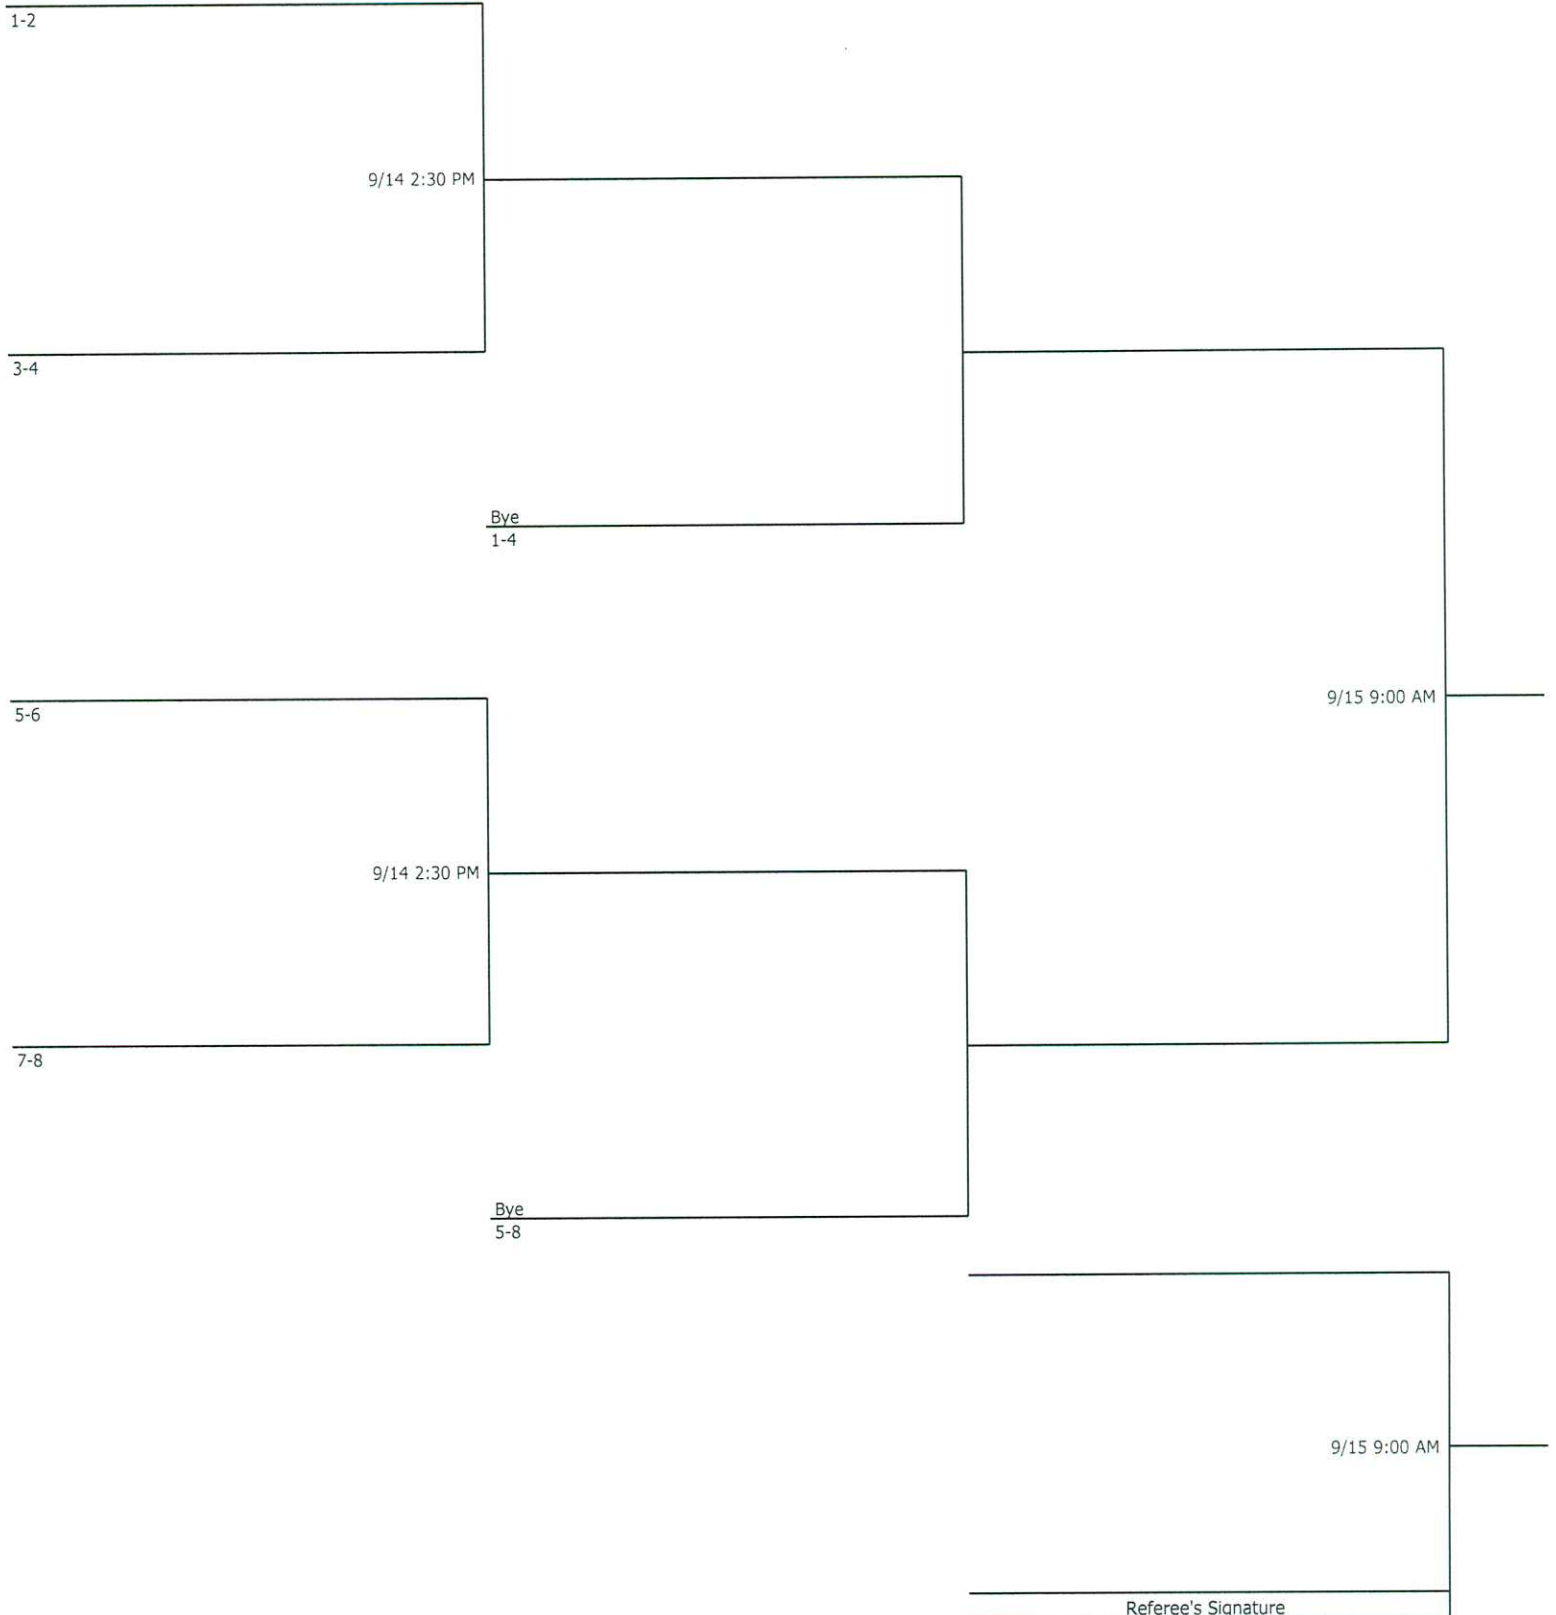

Liberty Fall Classic		Seeded Players			
Liberty University	Flight 2 Doubles Consolation				
City/State: Lynchburg, VA	Section:				
Director: Jeff Maren	Referee:				
Phone: 434-592-6259	Date: 09/14/2012 - 09/15/2012				
					Winner:

Quarterfinal Round

Semifinal Round

Final Round