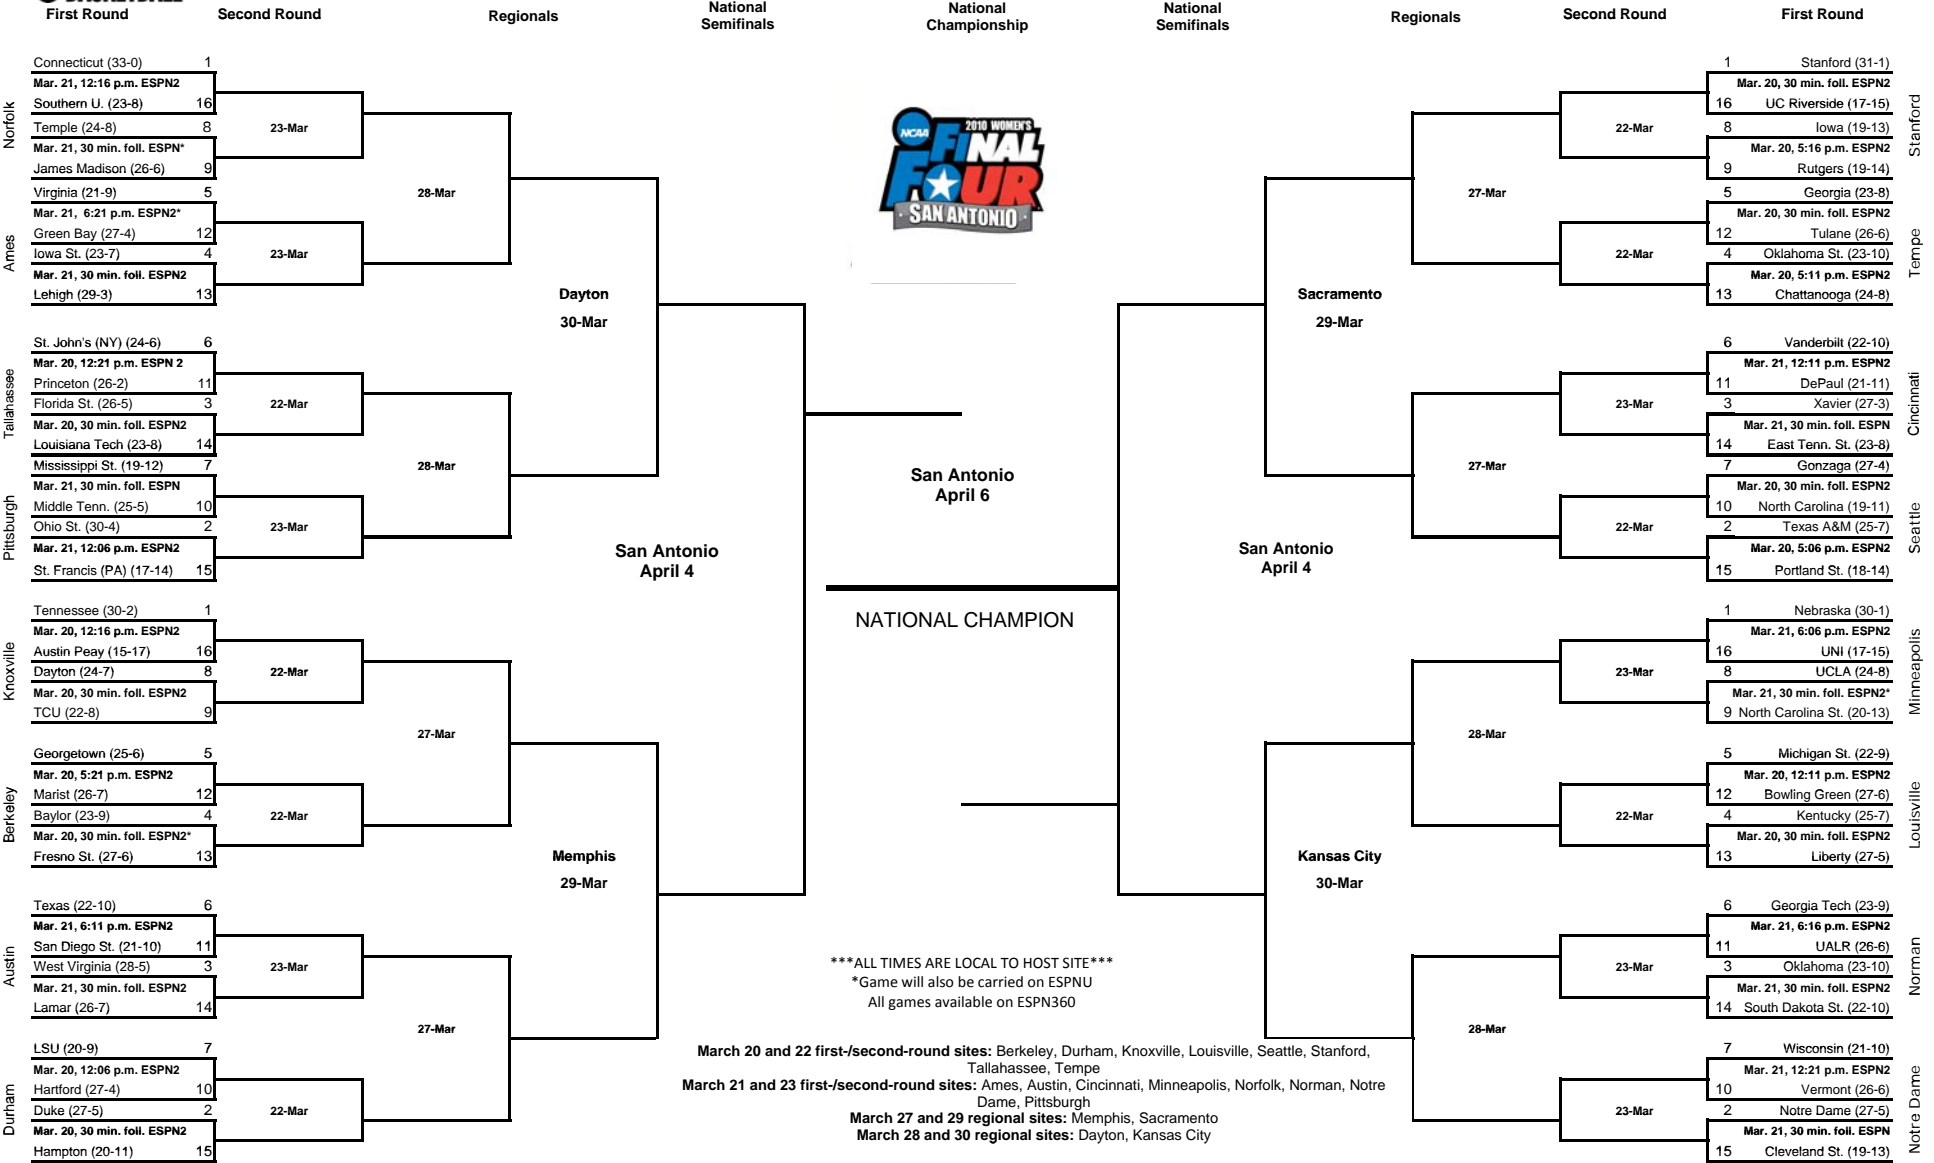

2010 NCAA Division I Women's BASKETBALL CHAMPIONSHIP