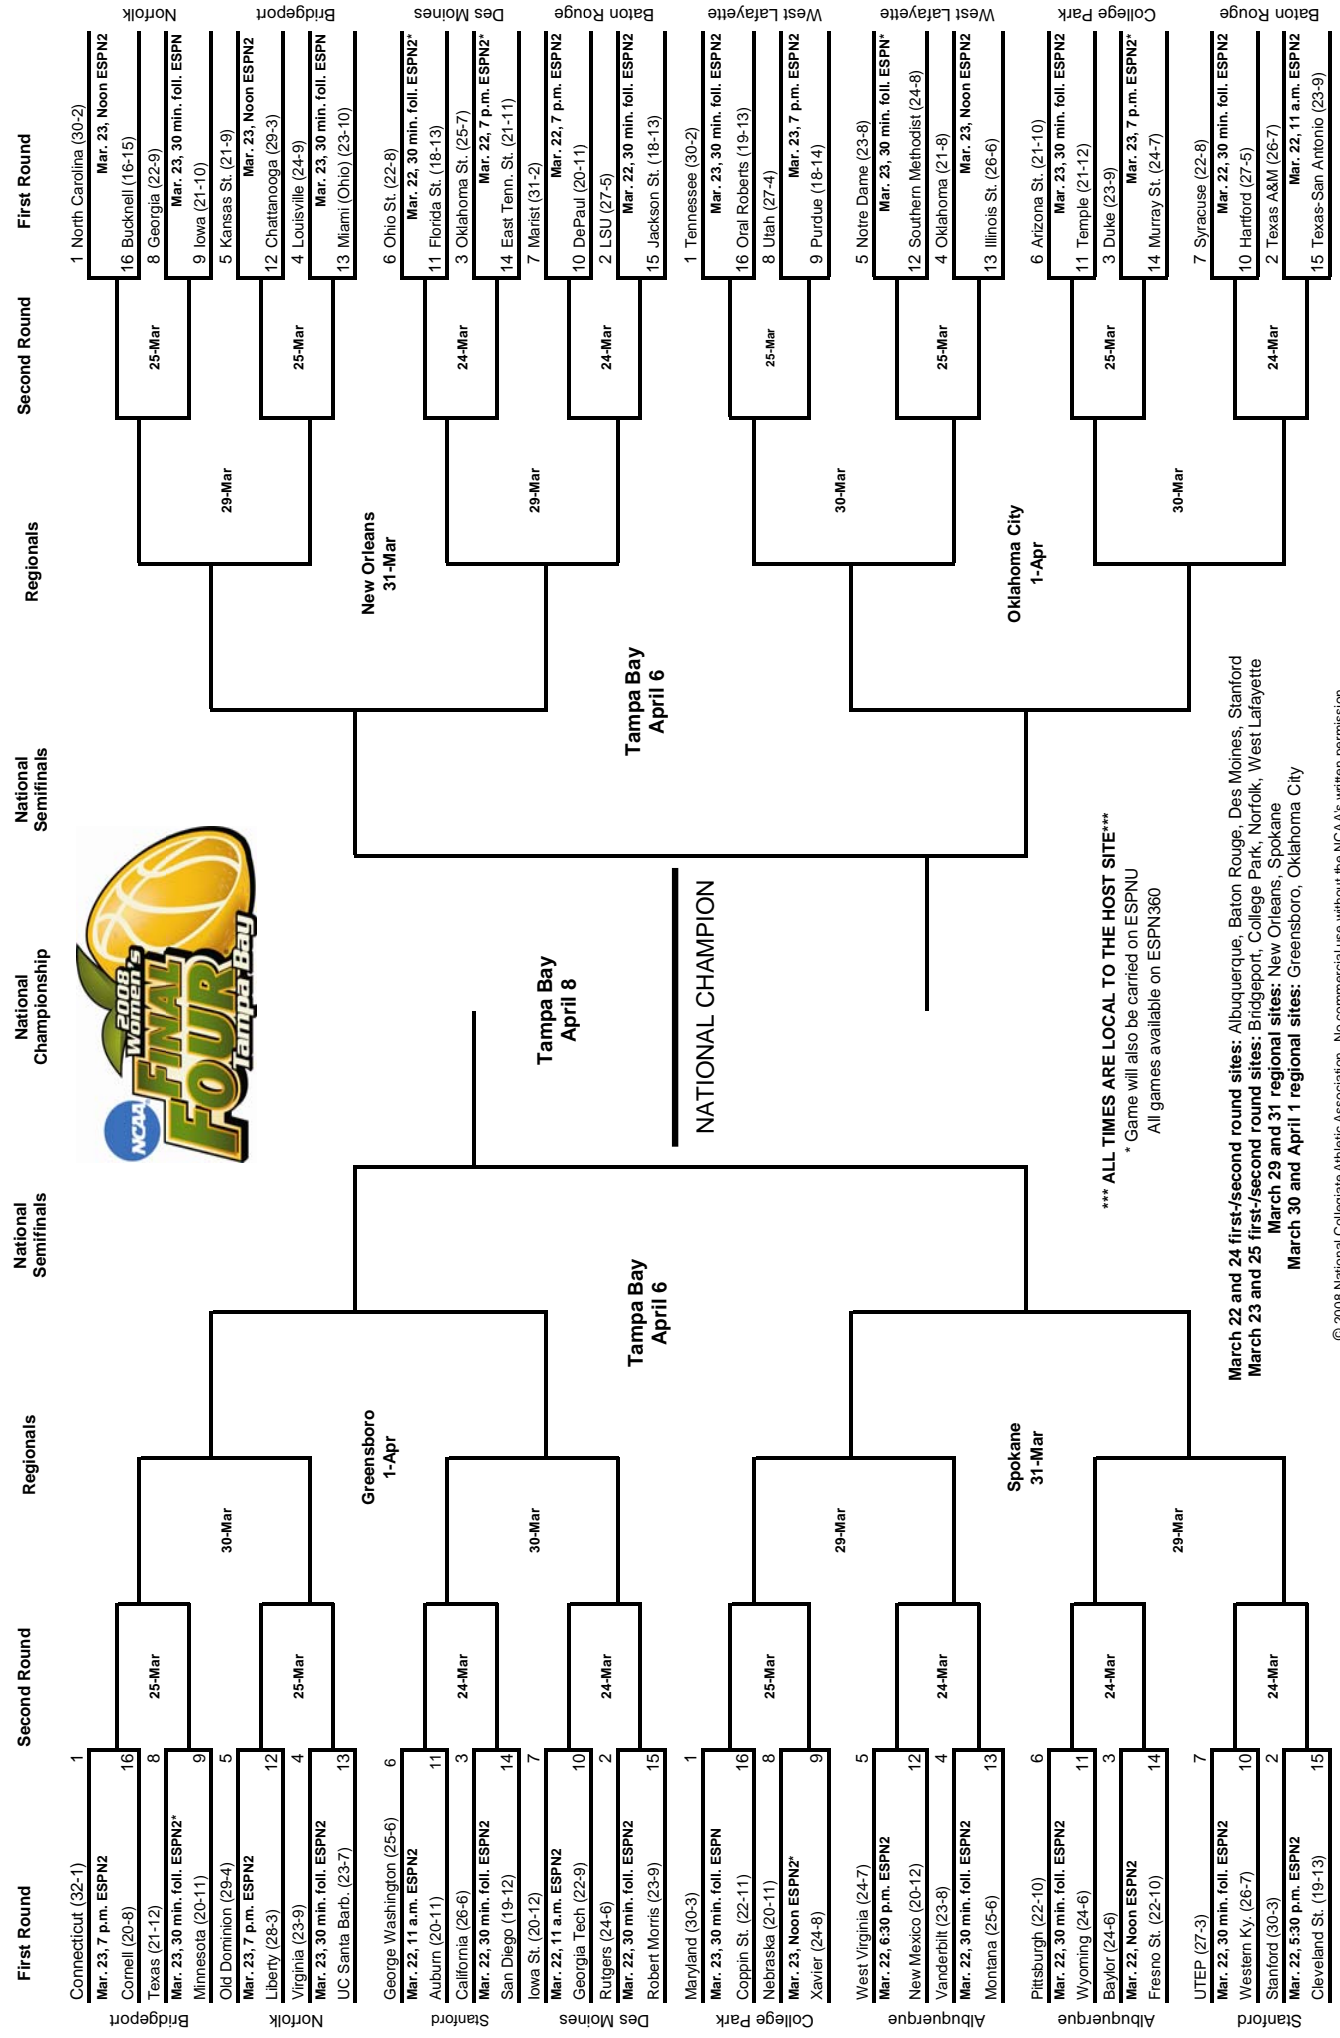

2008 NCAA® Division I Women's BASKETBALL CHAMPIONSHIP

Tampa Bay
April 8

Tampa Bay
April 6

Tampa Bay
April 6

NATIONAL CHAMPION

*** ALL TIMES ARE LOCAL TO THE HOST SITE***
* Game will also be carried on ESPN2
All games available on ESPN360

March 22 and 24 first-/second round sites: Albuquerque, Baton Rouge, Des Moines, Stanford
March 23 and 25 first-/second round sites: Bridgeport, College Park, Norfolk, West Lafayette
March 29 and 31 regional sites: New Orleans, Spokane
March 30 and April 1 regional sites: Greensboro, Oklahoma City