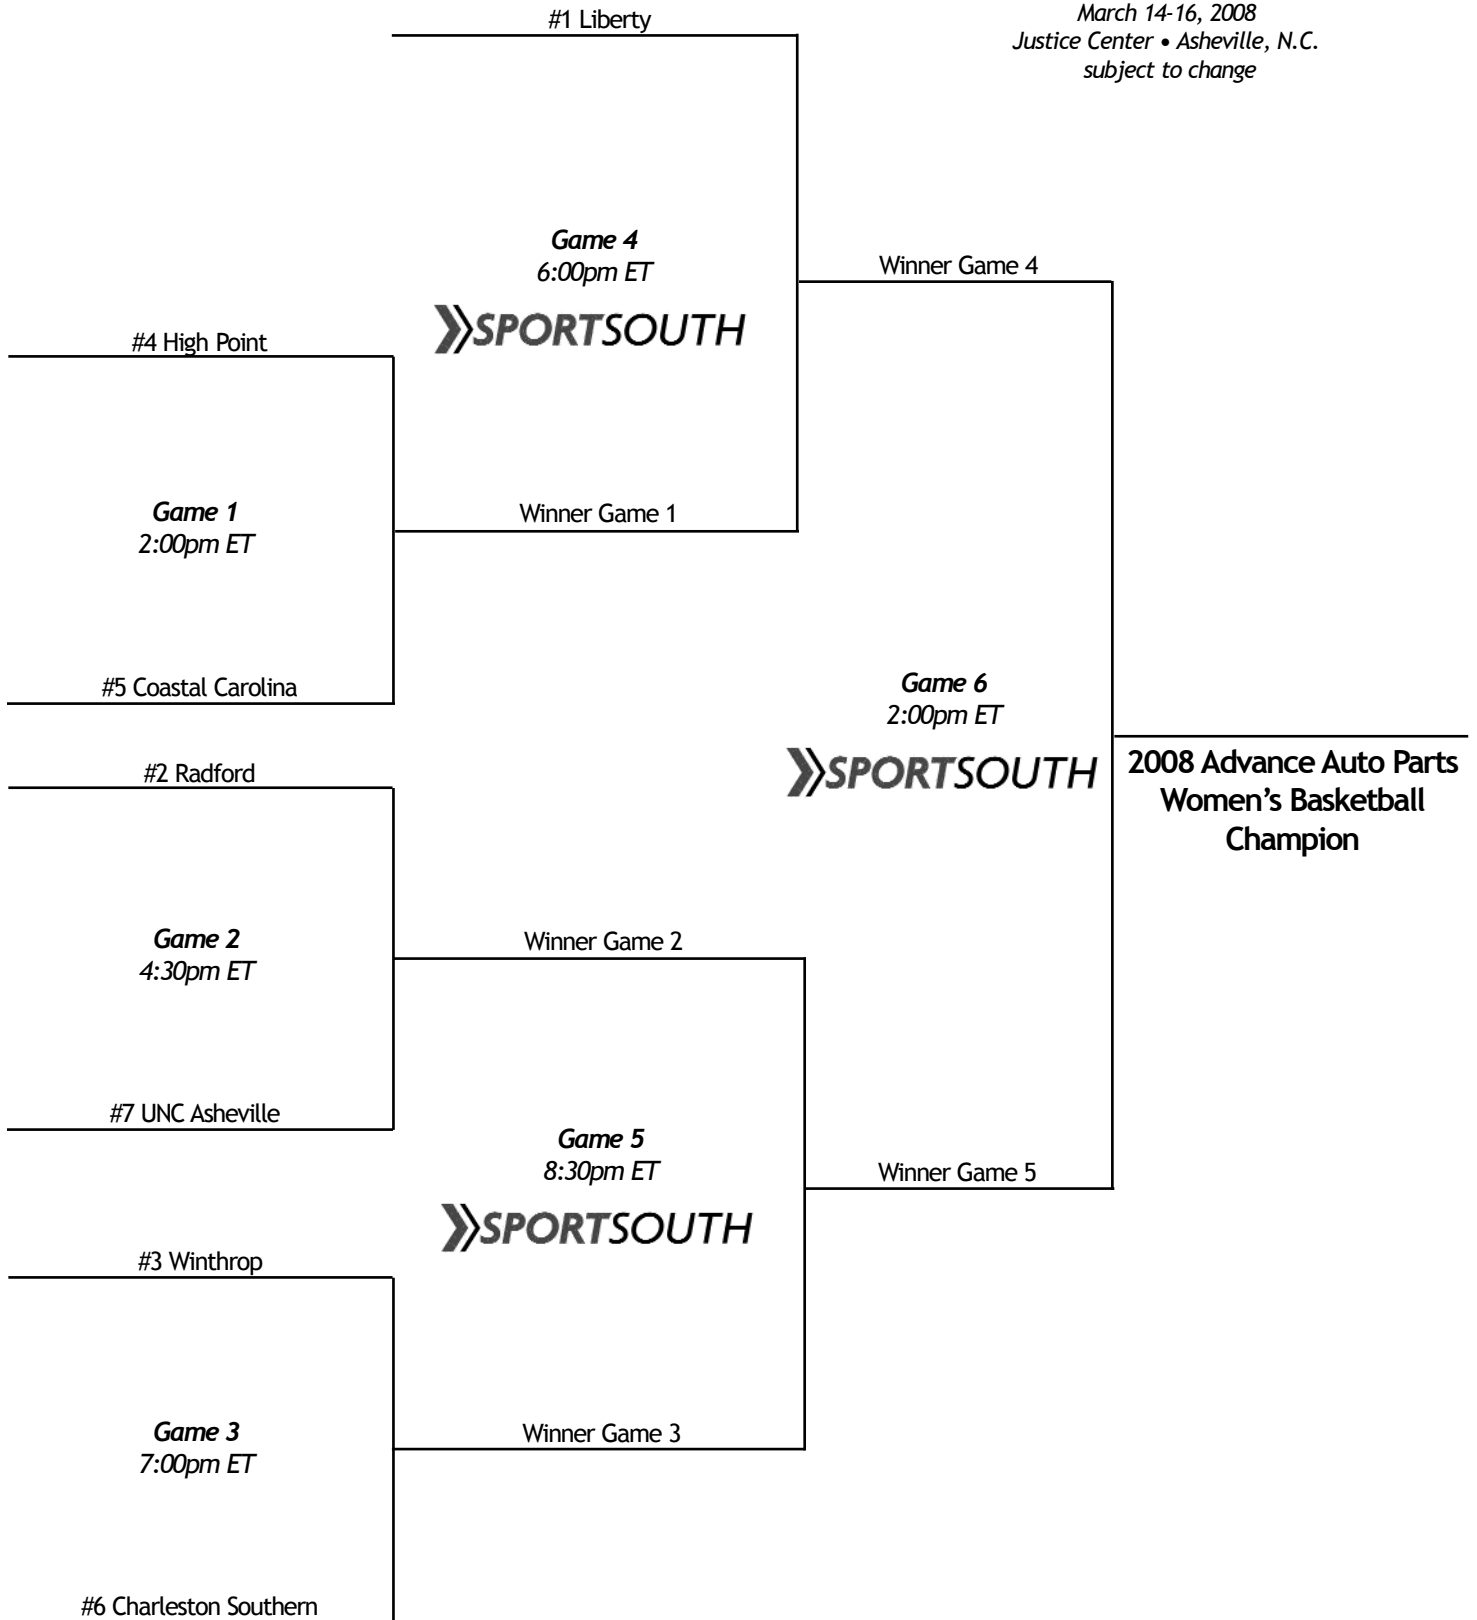

Friday, March 14
Quarterfinals

Saturday, March 15
Semifinals

Sunday, March 16
Championship Game

2008 Advance Auto Parts Women's Basketball Championship

March 14-16, 2008
Justice Center • Asheville, N.C.
subject to change

[Contact Us](#)

Liberty (25-3)
Women's Basketball National Ranking Summary
Thru Games 03/06/2008

[Back to team selections](#)

[Big South - All Teams](#)

Category	Rank	Actual	National Leader	Actual
Scoring Offense (326 ranked)	39	72.0	North Carolina	88.0
Scoring Defense (326 ranked)	12	53.8	Connecticut	50.4
Scoring Margin (326 ranked)	7	18.2	Connecticut	31.8
Field-Goal Percentage (326 ranked)	14	46.4	Maryland	49.7
Field-Goal Percentage Defense (326 ranked)	2	33.6	Connecticut	31.9
Free-Throw Percentage (326 ranked)	62	72.9	Idaho St.	83.3
Rebound Margin (326 ranked)	5	11.0	Connecticut	12.9
Three-Point Field Goals Per Game (326 ranked)	213	4.4	Villanova	10.3
Three-Point Field-Goal Percentage (249 ranked)	81	33.9	Green Bay	43.4
Won-Lost Percentage (326 ranked)	10	89.3	Connecticut	96.7
Assists Per Game (326 ranked)	42	15.3	Connecticut	21.0
Blocked Shots Per Game (326 ranked)	148	3.3	North Carolina	7.2
Steals Per Game (326 ranked)	193	8.0	Georgia Tech	14.4
Turnovers Per Game (326 ranked)	145	17.7	Villanova	12.0
Personal Fouls Per Game (326 ranked)	129	16.6	Iowa St.	12.8
Assist Turnover Ratio (326 ranked)	64	0.86	LSU	1.42

Category	Player	Rank	Actual	National Leader	Actual
Points Per Game (100 ranked)	Megan Frazee	36	18.1	Amber Holt, MidTen	26.9
Rebounds Per Game (100 ranked)	Megan Frazee	33	9.4	Courtney Paris, Okla.	14.9
Assists Per Game (100 ranked)				Claire Faucher, PortSt	8.8
Blocked Shots Per Game (100 ranked)				Louella Tomlinson, StMary	4.9
Steals Per Game (100 ranked)				Kyle DeHaven, Dela.	4.6
Field-Goal Percentage (100 ranked)	Megan Frazee	68	50.7	Crystal Kelly, W.Ky	64.8
Free-Throw Percentage (100 ranked)	Megan Frazee	11	87.8	Gabriela Marginean, Drexel	91.5
Three-Point Field-Goal Percentage (100 ranked)				Whitney Lewis, WrgtSt	50.5
Three-Point Field Goals Per Game (100 ranked)				Sade Logan, RMorris	3.8
Assist Turnover Ratio (100 ranked)	Allyson Fasnacht	76	1.62	Tara Miller, Butler	3.04