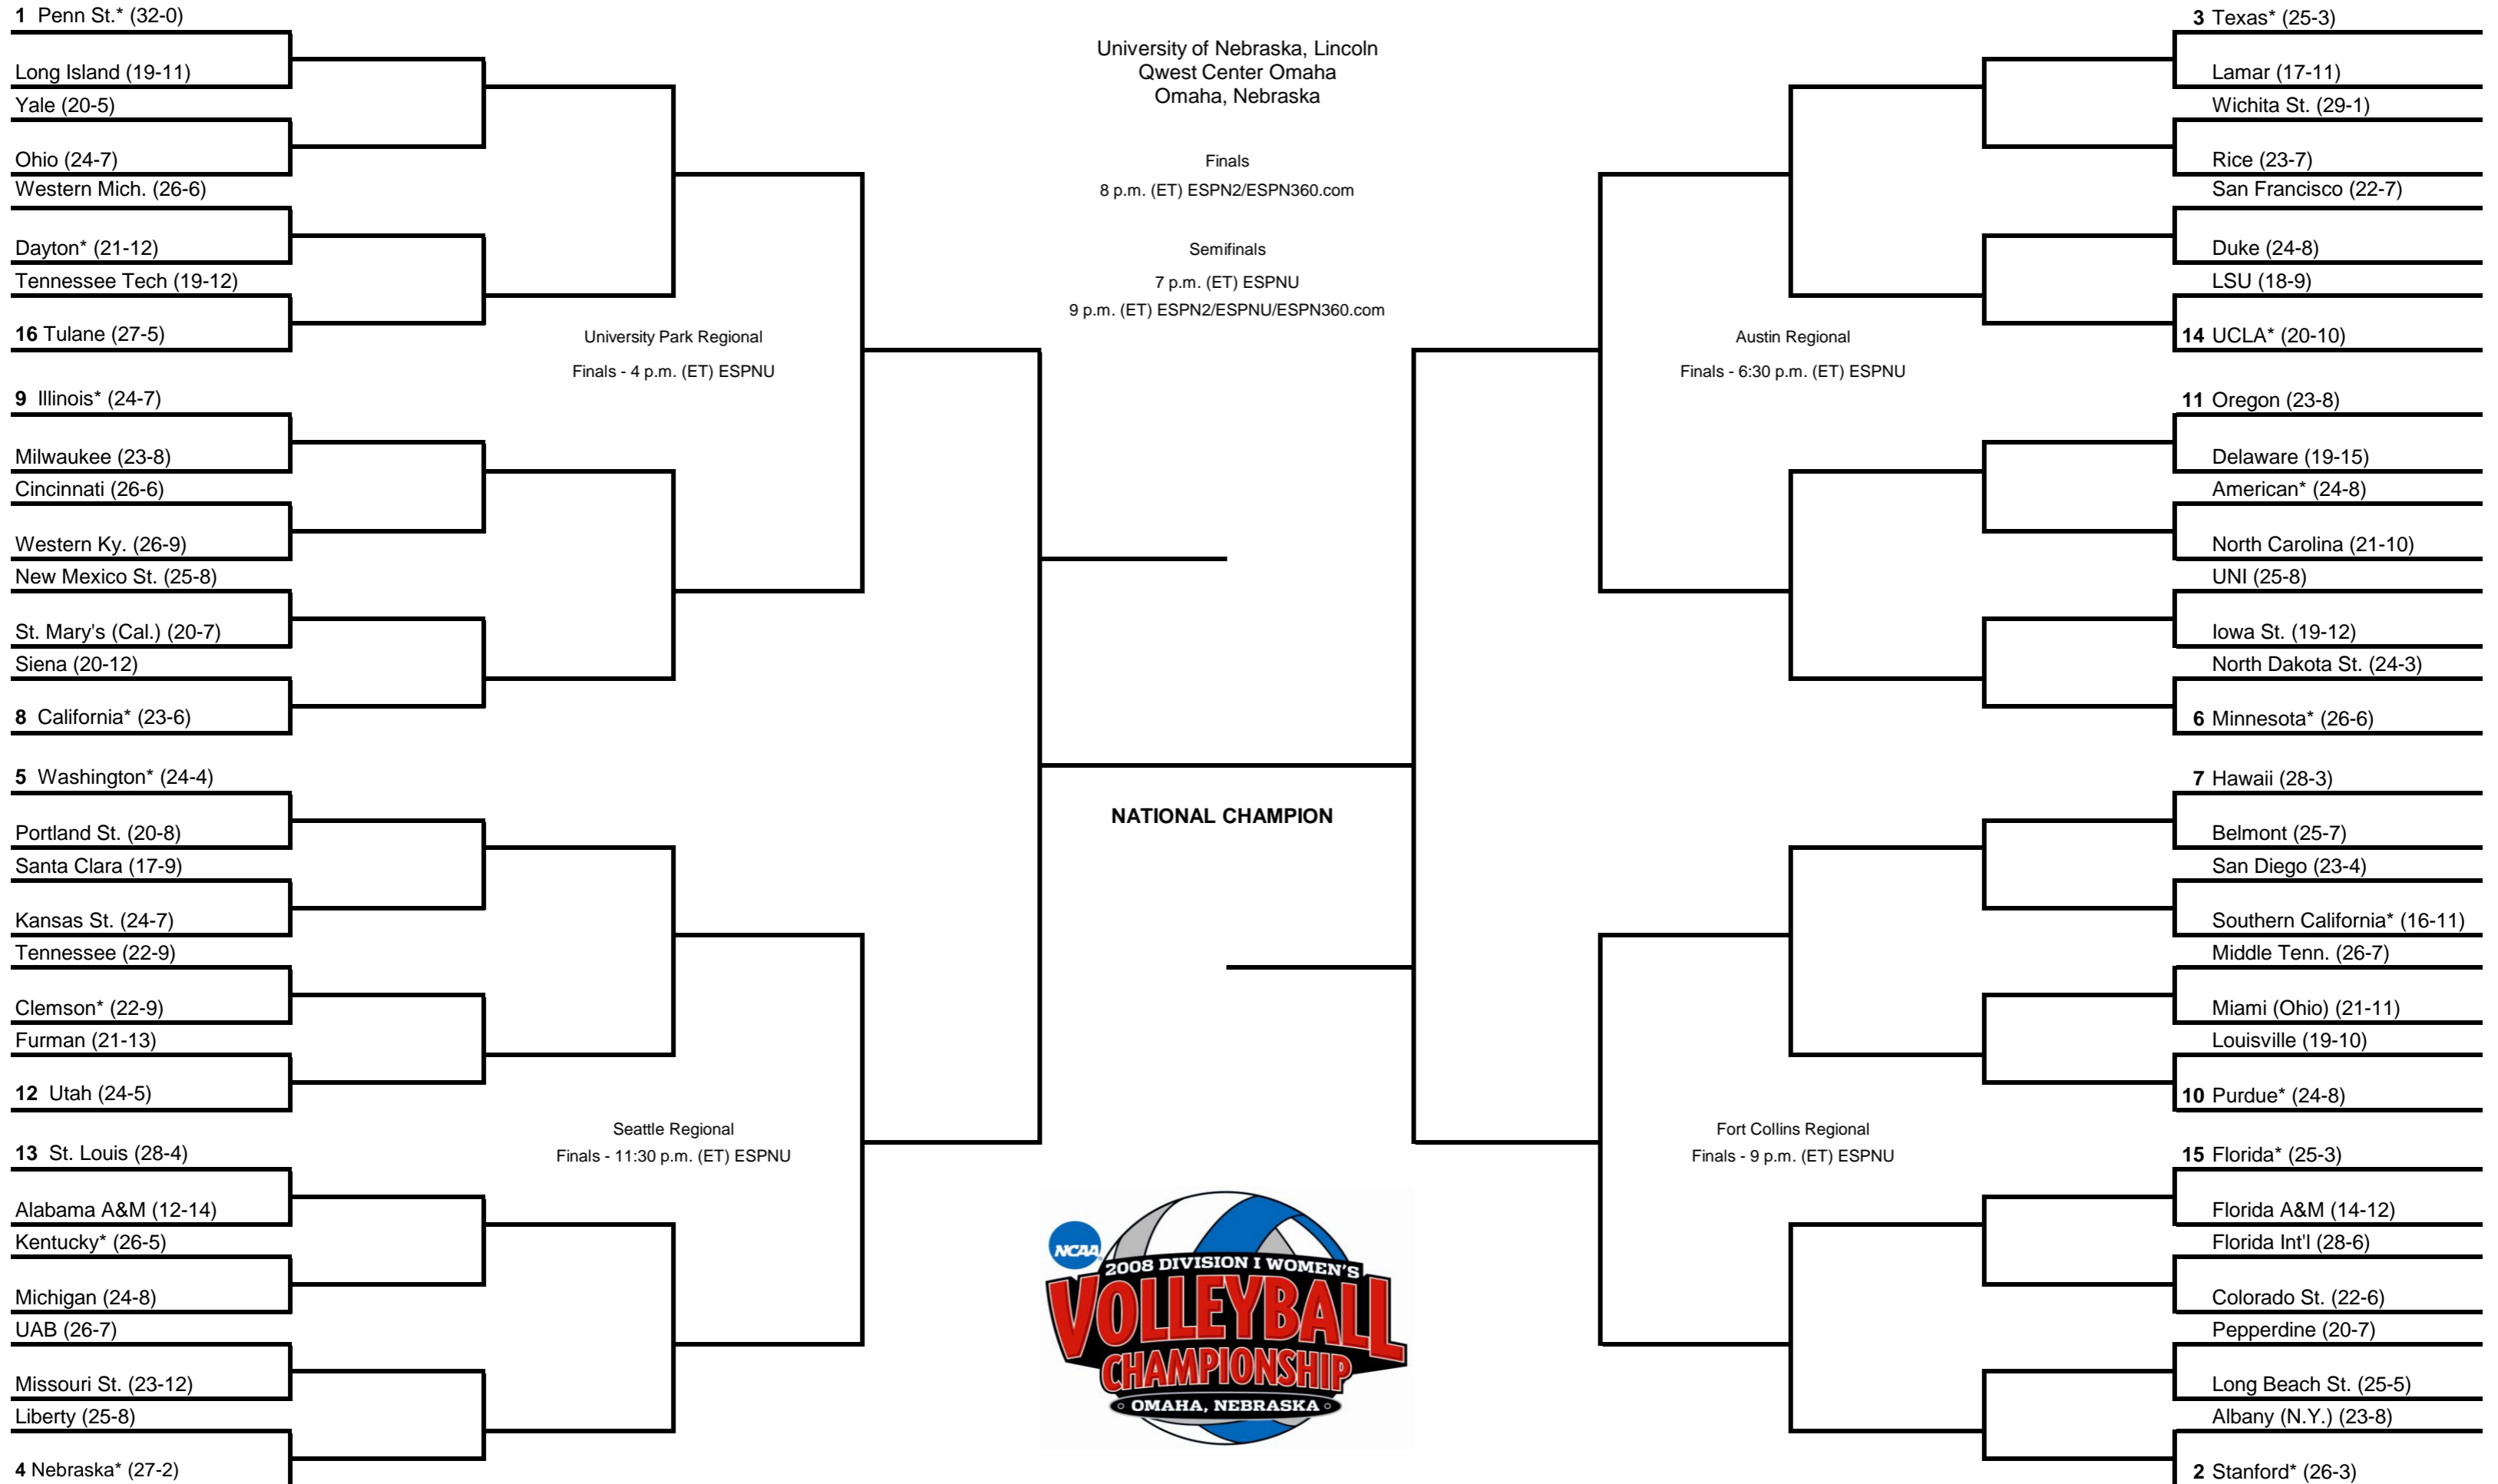

First and Second Rounds
December 4-5, 5-6 or 6-7

*First- and second-round matches will be played on the campus of one of the participating institutions.

[Contact Us](#)

Liberty (25-8)
Women's Volleyball National Ranking Summary
Thru Games 11/30/2008