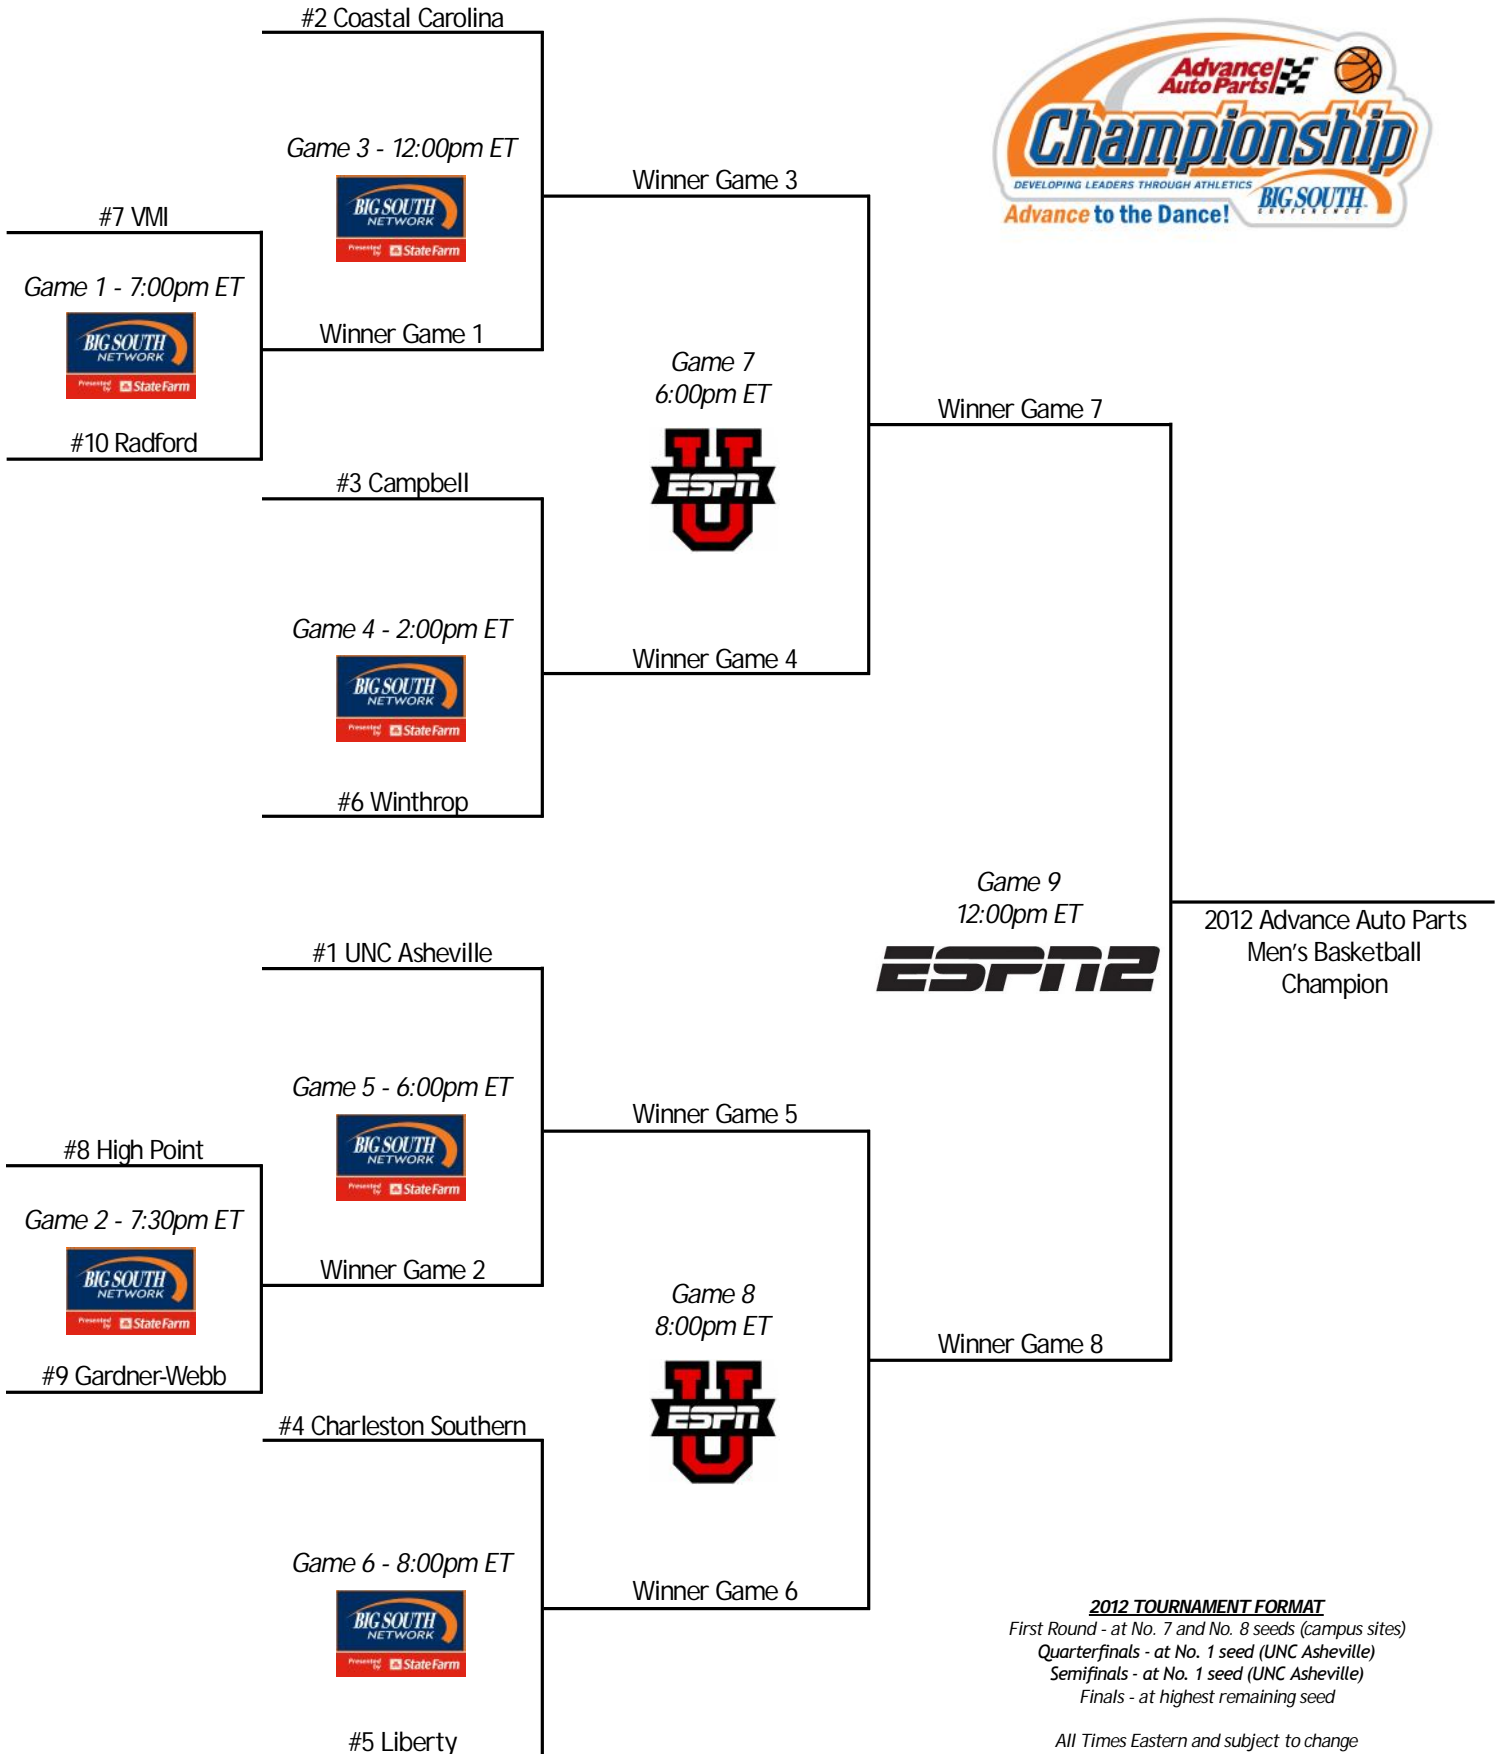

Monday, Feb. 27
First Round
at No. 7 and No. 8 seeds

Wednesday, Feb. 29
Quarterfinals
at No. 1 seed (UNC Asheville)

Thursday, March 1
Semifinals
at No. 1 seed (UNC Asheville)

Saturday, March 3
Championship Game
at highest remaining seed