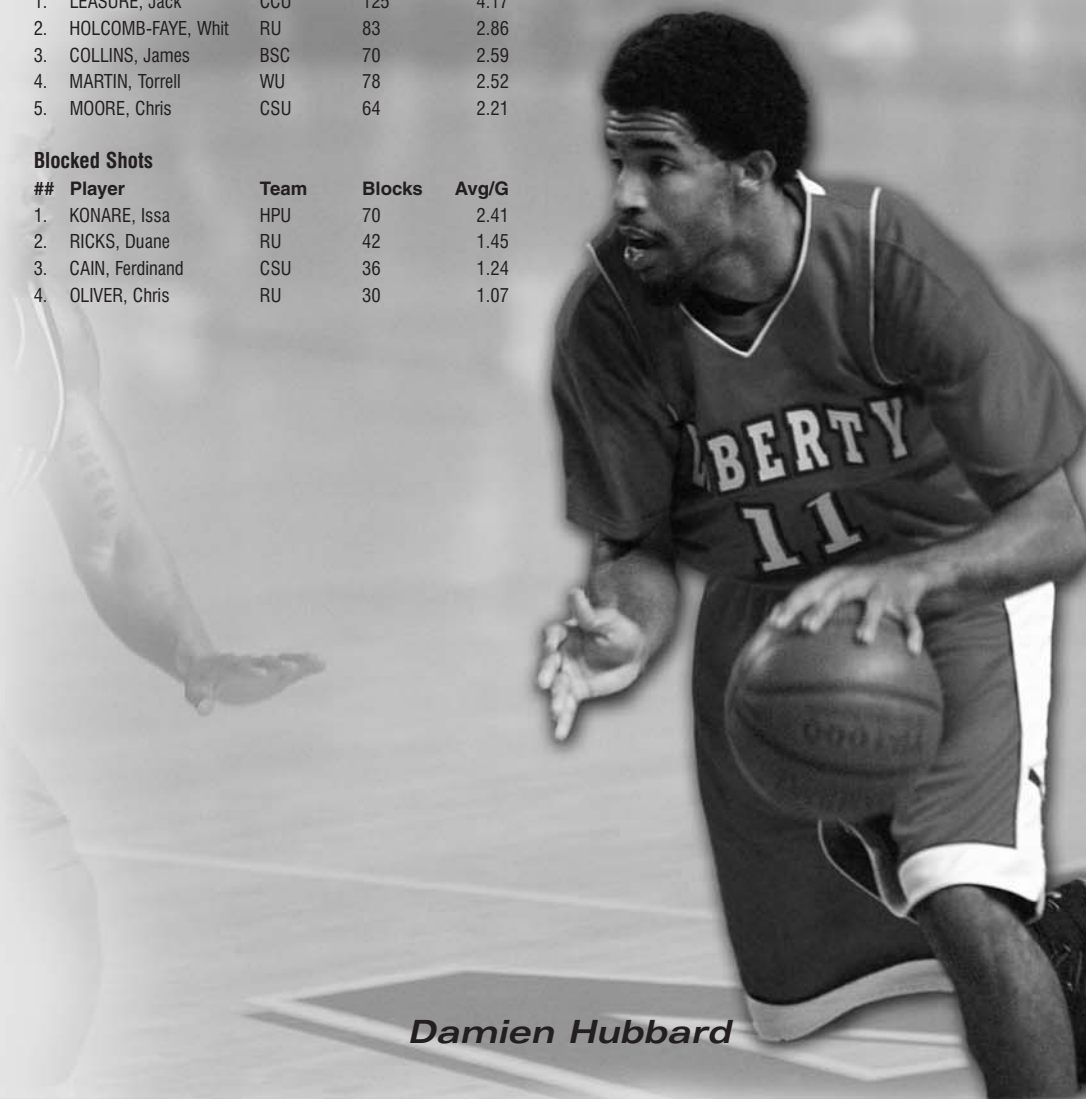

Steals

##	Player	Team	Steals	Avg/G
1.	SCOTT, Akeem	HPU	64	2.21
2.	HOLMES, Oliver	UNCA	60	2.14
3.	BLAIR, Larry	LU	61	2.03
4.	HOLMES, Travis	VMI	48	1.78
5.	MARTIN, Torrell	WU	55	1.77

3-Point Field Goal Percentage (Min. 1.5 made per game)

##	Player	Team	3FG/FGA	Pct
1.	COLLINS, James	BSC	70/151	.464
2.	GAYNOR, Chris	WU	52/118	.441
3.	MOORE, Chris	CSU	64/147	.435
4.	COLLINGTON, Omar	UNCA	56/132	.424
5.	LEASURE, Jack	CCU	125/298	.419

3-Point Field Goals Made

##	Player	Team	3FG	Avg/G
1.	LEASURE, Jack	CCU	125	4.17
2.	HOLCOMB-FAYE, Whit	RU	83	2.86
3.	COLLINS, James	BSC	70	2.59
4.	MARTIN, Torrell	WU	78	2.52
5.	MOORE, Chris	CSU	64	2.21

Blocked Shots

##	Player	Team	Blocks	Avg/G
1.	KONARE, Issa	HPU	70	2.41
2.	RICKS, Duane	RU	42	1.45
3.	CAIN, Ferdinand	CSU	36	1.24
4.	OLIVER, Chris	RU	30	1.07

5.	BRADSHAW, Craig	WU	32	1.03

Assist/Turnover Ratio (Min. 3.0 assists/game)

##	Player	Team	A/Avg	T/Avg	Ratio
1.	GAYNOR, Chris	WU	4.5	1.5	3.09
2.	MCMILLAN, Bucky	BSC	3.1	1.4	2.21
3.	BYNUM, Andre	RU	3.9	2.1	1.85
4.	JEFFERSON, Mike	HPU	3.2	2.0	1.56
5.	BROWN, Terrell	CSU	3.5	2.3	1.49

Offensive Rebounds

##	Player	Team	No.	Avg/G
1.	OLIVER, Chris	RU	114	4.07
2.	REID, Arizona	HPU	81	2.79
3.	POWE, Sredrick	BSC	67	2.39
4.	HUGER, Vernon	CSU	64	2.37
5.	MOHN, Chad	UNCA	60	2.31

Defensive Rebounds

##	Player	Team	No.	Avg/G
1.	REID, Arizona	HPU	178	6.14
2.	OLIVER, Chris	RU	165	5.89
3.	MURRER, Matt	VMI	157	5.81
4.	WILLIAMS, Reggie	VMI	135	5.00
5.	MOHN, Chad	UNCA	127	4.88

Damien Hubbard