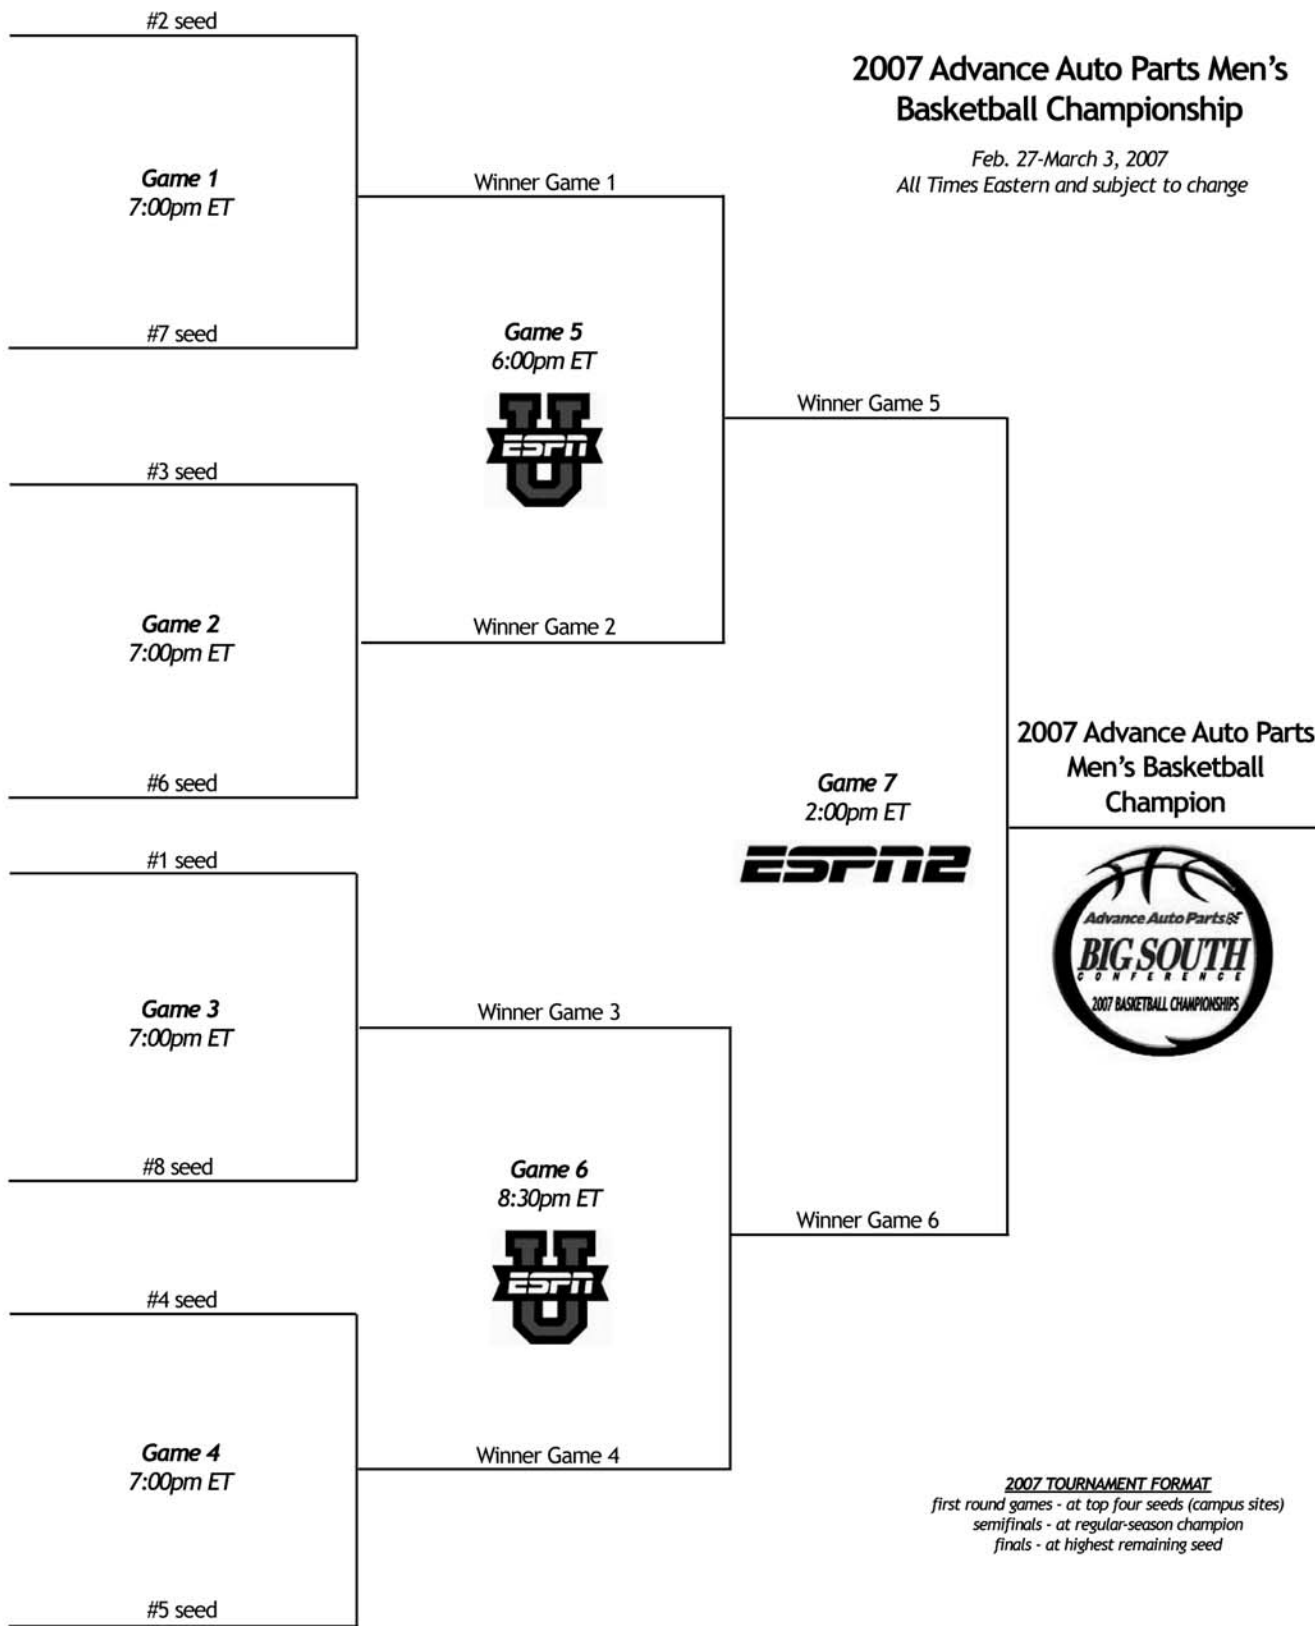

Big South Tournament Info.

2007 ADVANCE AUTO PARTS MEN'S BASKETBALL CHAMPIONSHIP • TUES.-SAT., FEB. 27-MARCH 3, 2007

Tuesday, Feb. 27
at highest seeds

Thursday, March 1
at Regular-Season Champion

Saturday, March 3
at highest remaining seed

2007 Advance Auto Parts Men's Basketball Championship

Feb. 27-March 3, 2007
All Times Eastern and subject to change

2007 TOURNAMENT FORMAT
first round games - at top four seeds (campus sites)
semifinals - at regular-season champion
finals - at highest remaining seed