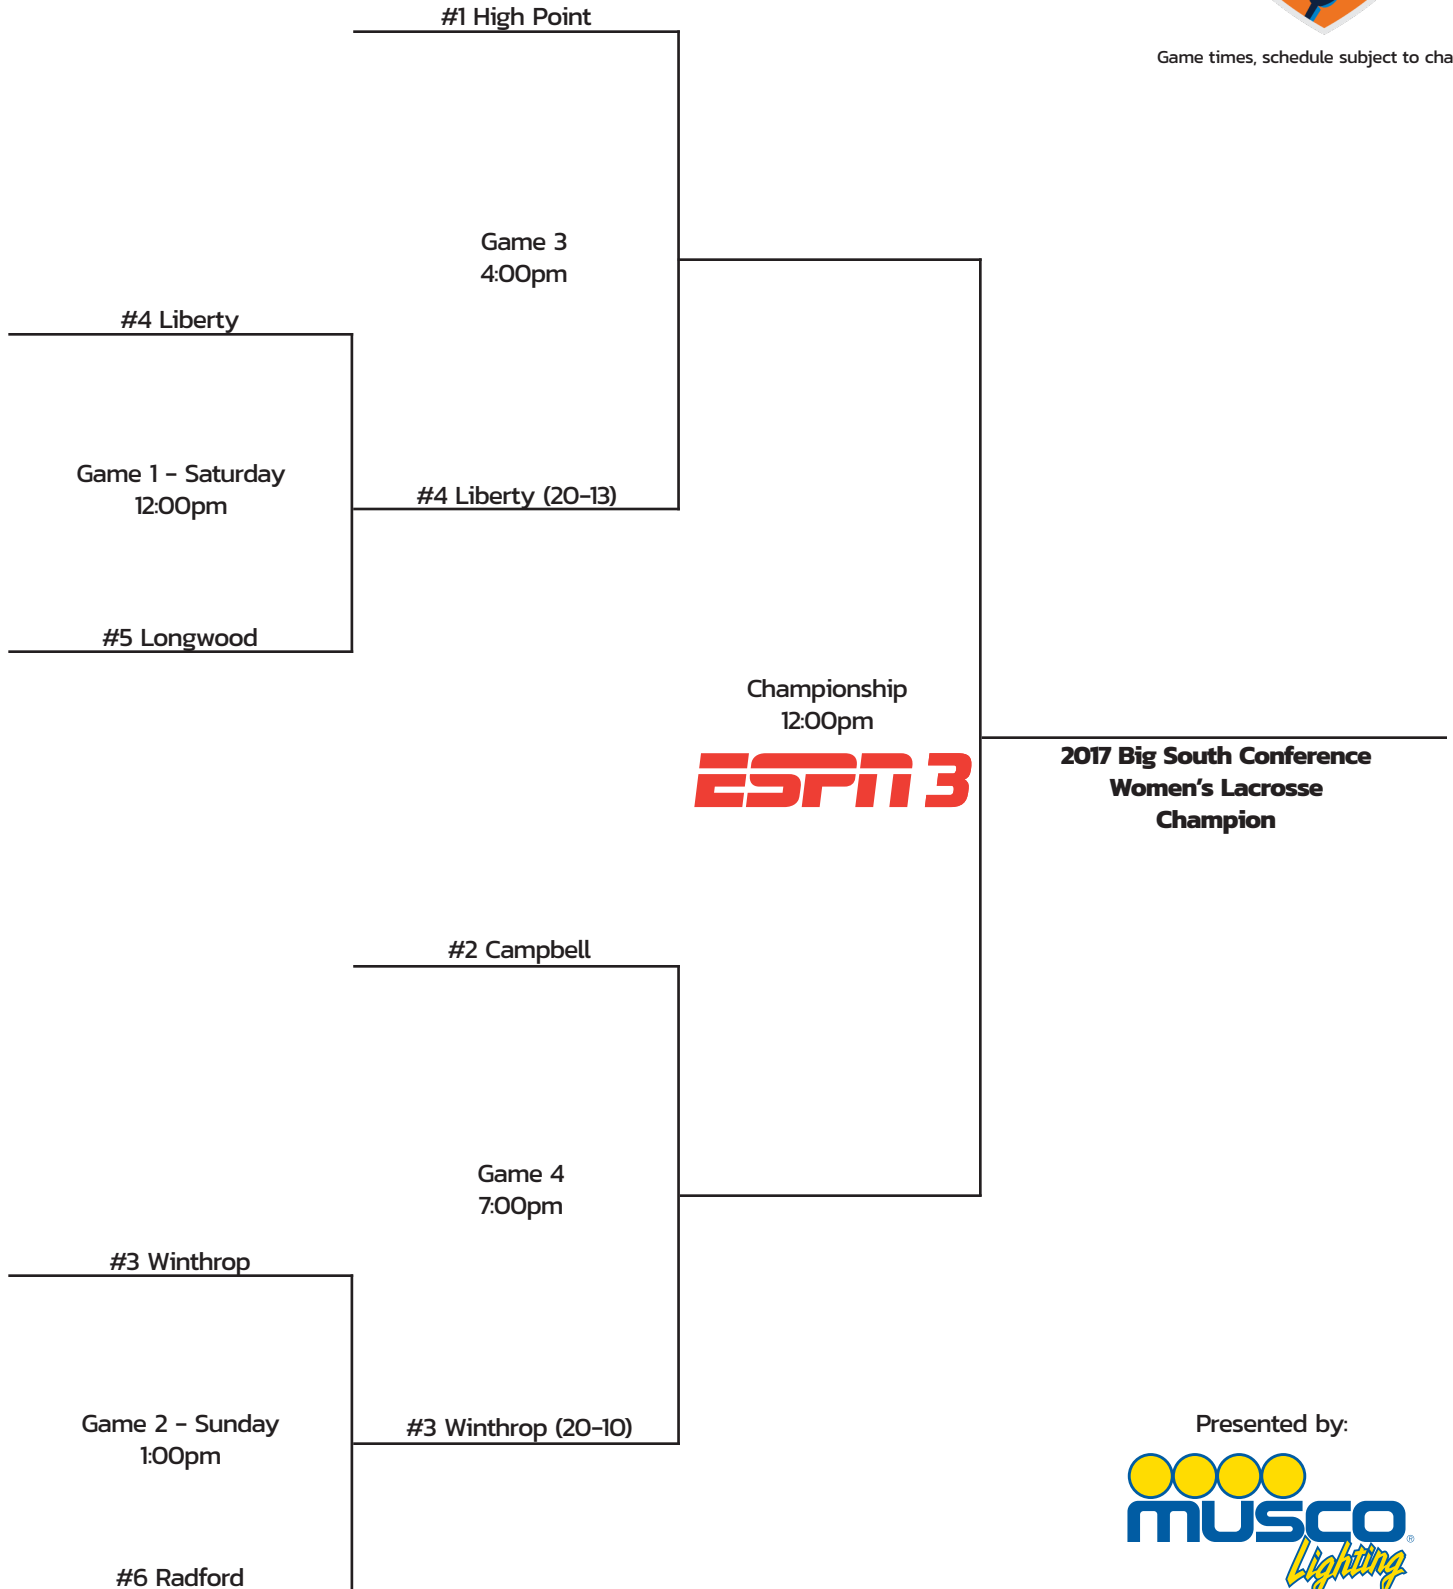

# 2017 BIG SOUTH WOMEN'S LACROSSE CHAMPIONSHIP

Game times, schedule subject to change

**April 29 & April 30**

*Quarterfinals*

*Campus Sites - Higher Seeds*

**Friday, May 5**

*Semifinals*

*at No. 1 seed*

**Sunday, May 7**

*Championship*

*at No. 1 seed*

Presented by:

**We Make It Happen.**