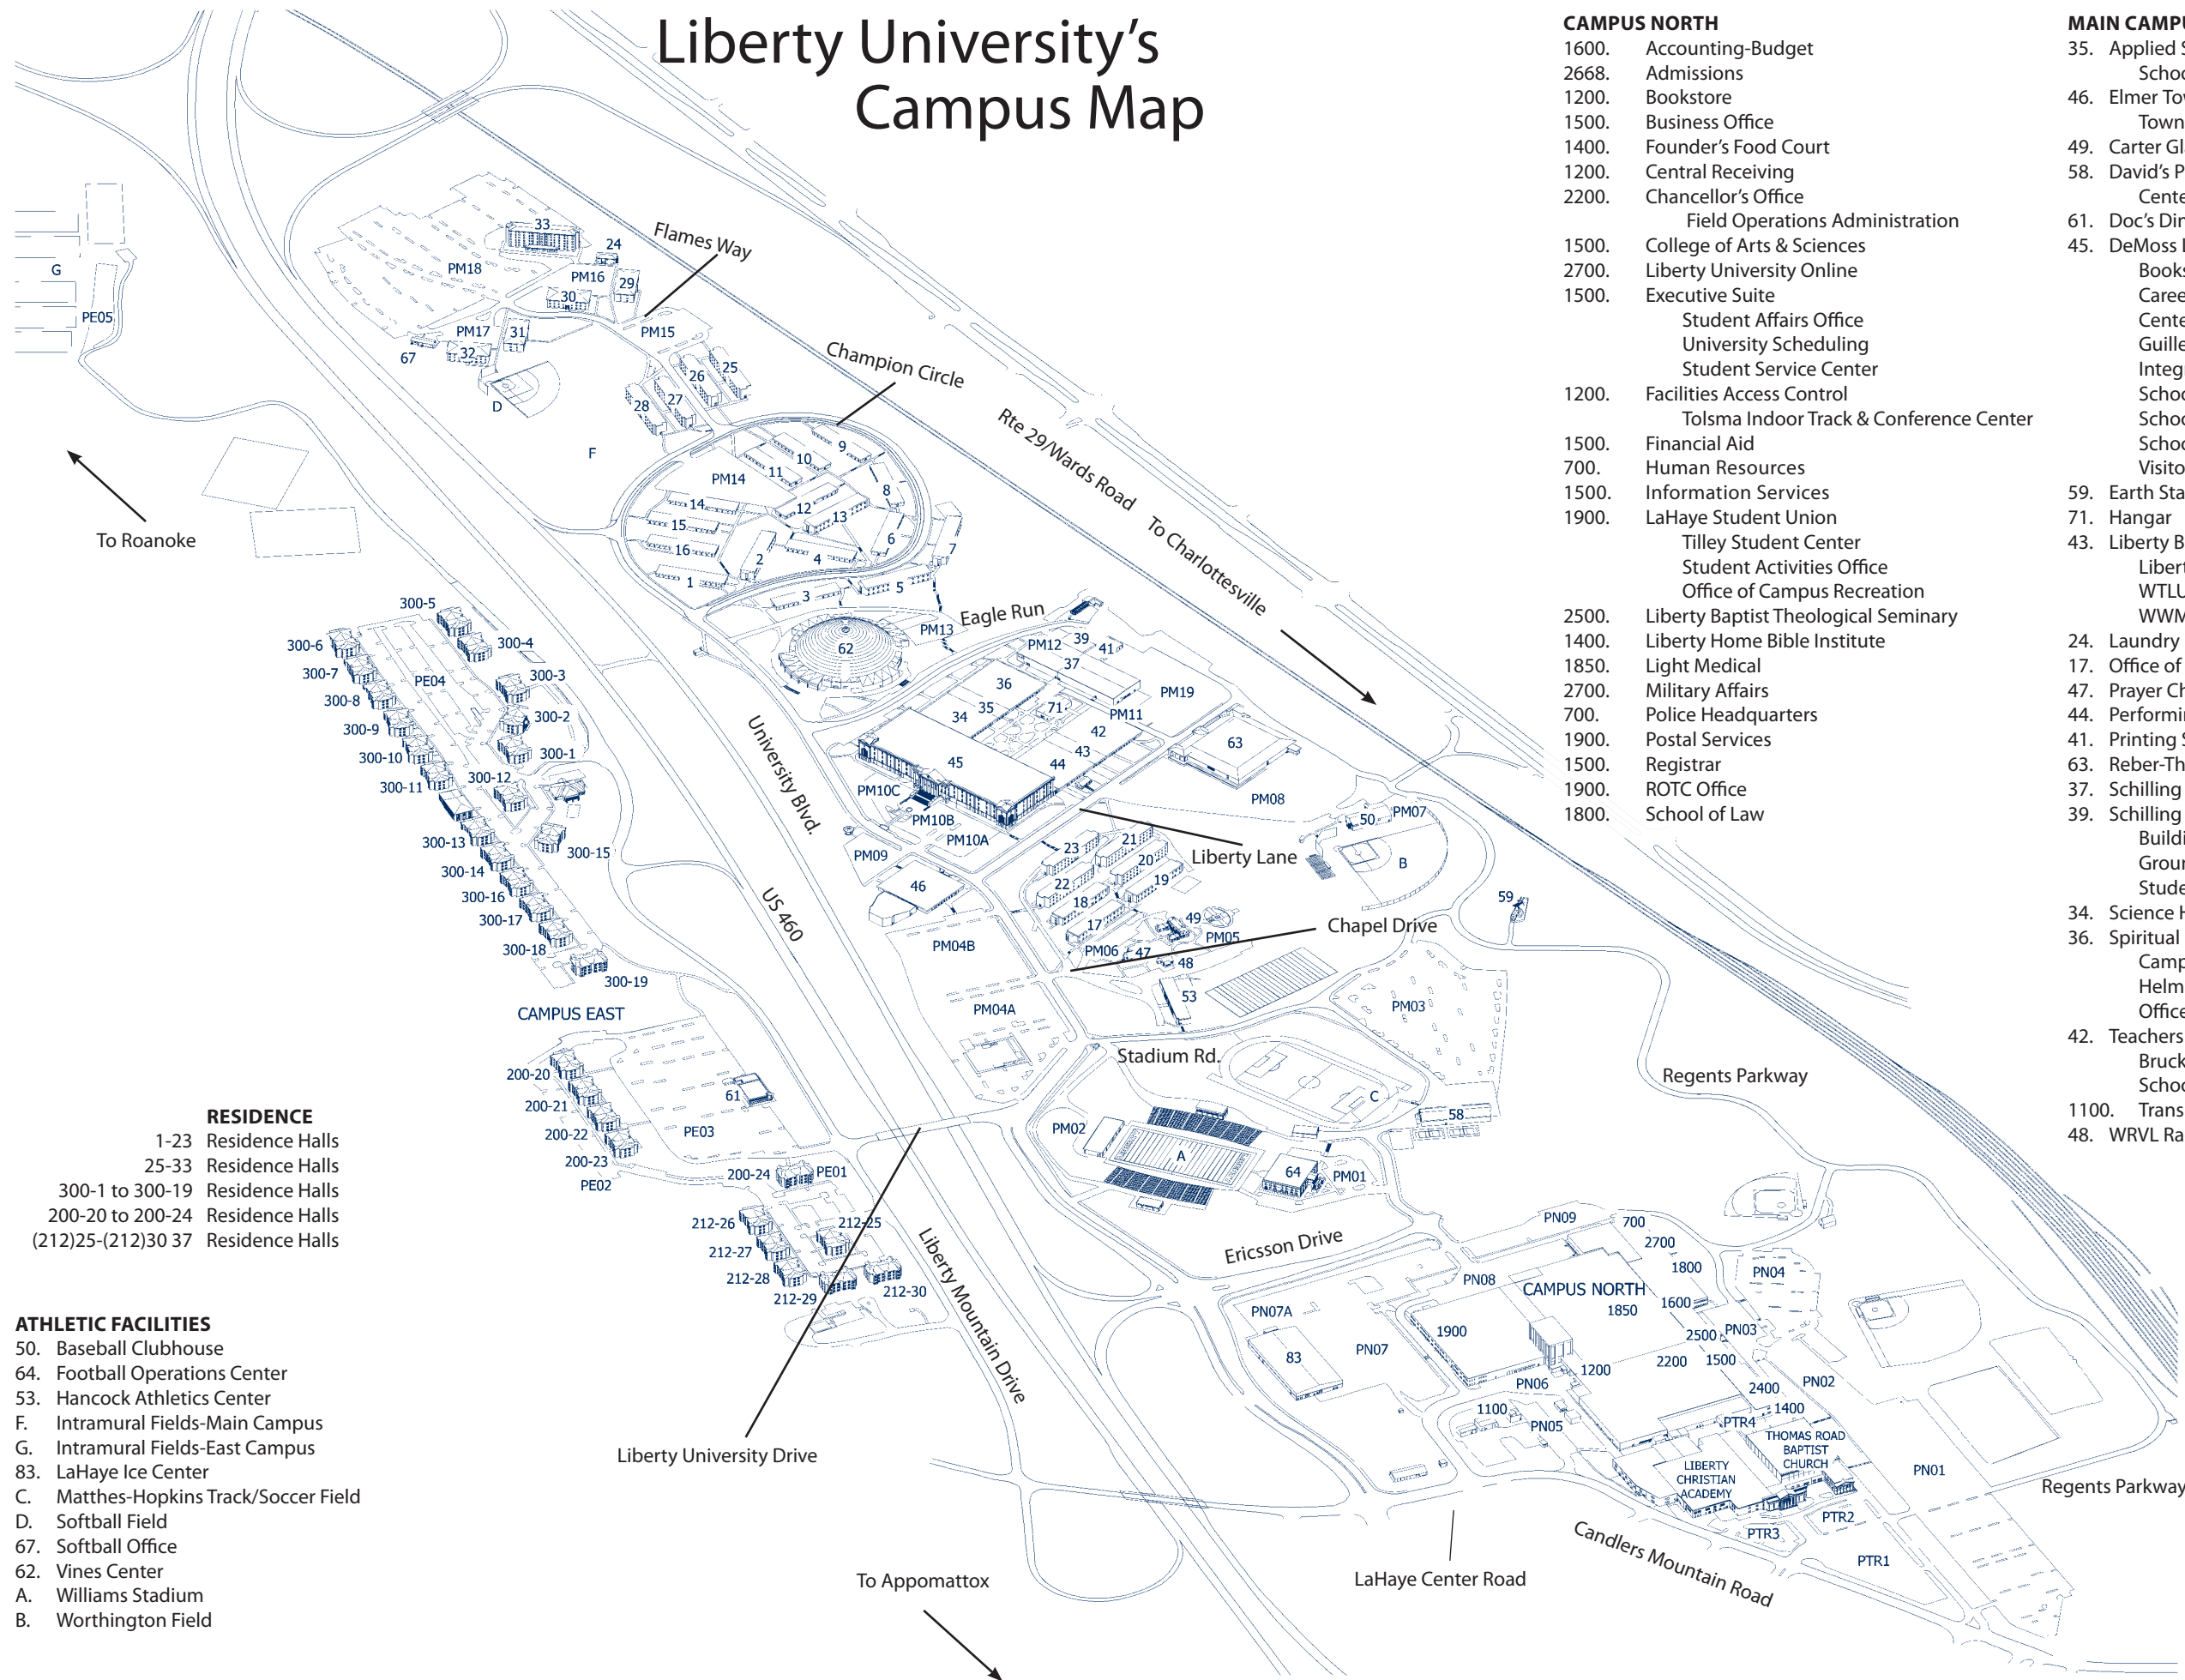

Liberty University's Campus Map

CAMPUS NORTH

1600. Accounting-Budget
2668. Admissions
1200. Bookstore
1500. Business Office
1400. Founder's Food Court
1200. Central Receiving
2200. Chancellor's Office
- Field Operations Administration
1500. College of Arts & Sciences
2700. Liberty University Online
1500. Executive Suite
- Student Affairs Office
- University Scheduling
- Student Service Center
1200. Facilities Access Control
- Tolsma Indoor Track & Conference Center
1500. Financial Aid
700. Human Resources
1500. Information Services
1900. LaHaye Student Union
- Tilley Student Center
- Student Activities Office
- Office of Campus Recreation
2500. Liberty Baptist Theological Seminary
1400. Liberty Home Bible Institute
1850. Light Medical
2700. Military Affairs
700. Police Headquarters
1900. Postal Services
1500. Registrar
1900. ROTC Office
1800. School of Law

MAIN CAMPUS

35. Applied Science
- School of Aeronautics
46. Elmer Towns Religion Hall
- Towns-Alumni Lecture Hall
49. Carter Glass Mansion
58. David's Place
- Center For Worship
61. Doc's Diner
45. DeMoss Learning Center
- Bookstore
- Career Center
- Center For Academic Support & Advising Services
- Guilerman Library
- Integrated Learning Resource Center (ILRC)
- School of Business
- School of Communication
- School of Engineering & Computational Sciences
- Visitors Center
59. Earth Station
71. Hangar
43. Liberty Broadcast Network
- Liberty University Online Studios
- WTLU Liberty Channel
- WWMC Radio Station/ 90.9 Light
24. Laundry
17. Office of Student Housing
47. Prayer Chapel
44. Performing Arts
41. Printing Services
63. Reber-Thomas Dining Hall
37. Schilling Center
39. Schilling Annex
- Building Services
- Grounds
- Student Conduct office
34. Science Hall
36. Spiritual Life & Academic Building
- Campus Pastors
- Helms School of Government
- Office of Student Leadership
42. Teachers Education
- Bruckner Learning Center
- School of Education
1100. Transportation Shop
48. WRVL Radio Station

RESIDENCE

- 1-23 Residence Halls
- 25-33 Residence Halls
- 300-1 to 300-19 Residence Halls
- 200-20 to 200-24 Residence Halls
- (212)25-(212)30 37 Residence Halls

ATHLETIC FACILITIES

50. Baseball Clubhouse
64. Football Operations Center
53. Hancock Athletics Center
- F. Intramural Fields-Main Campus
- G. Intramural Fields-East Campus
83. LaHaye Ice Center
- C. Matthes-Hopkins Track/Soccer Field
- D. Softball Field
67. Softball Office
62. Vines Center
- A. Williams Stadium
- B. Worthington Field