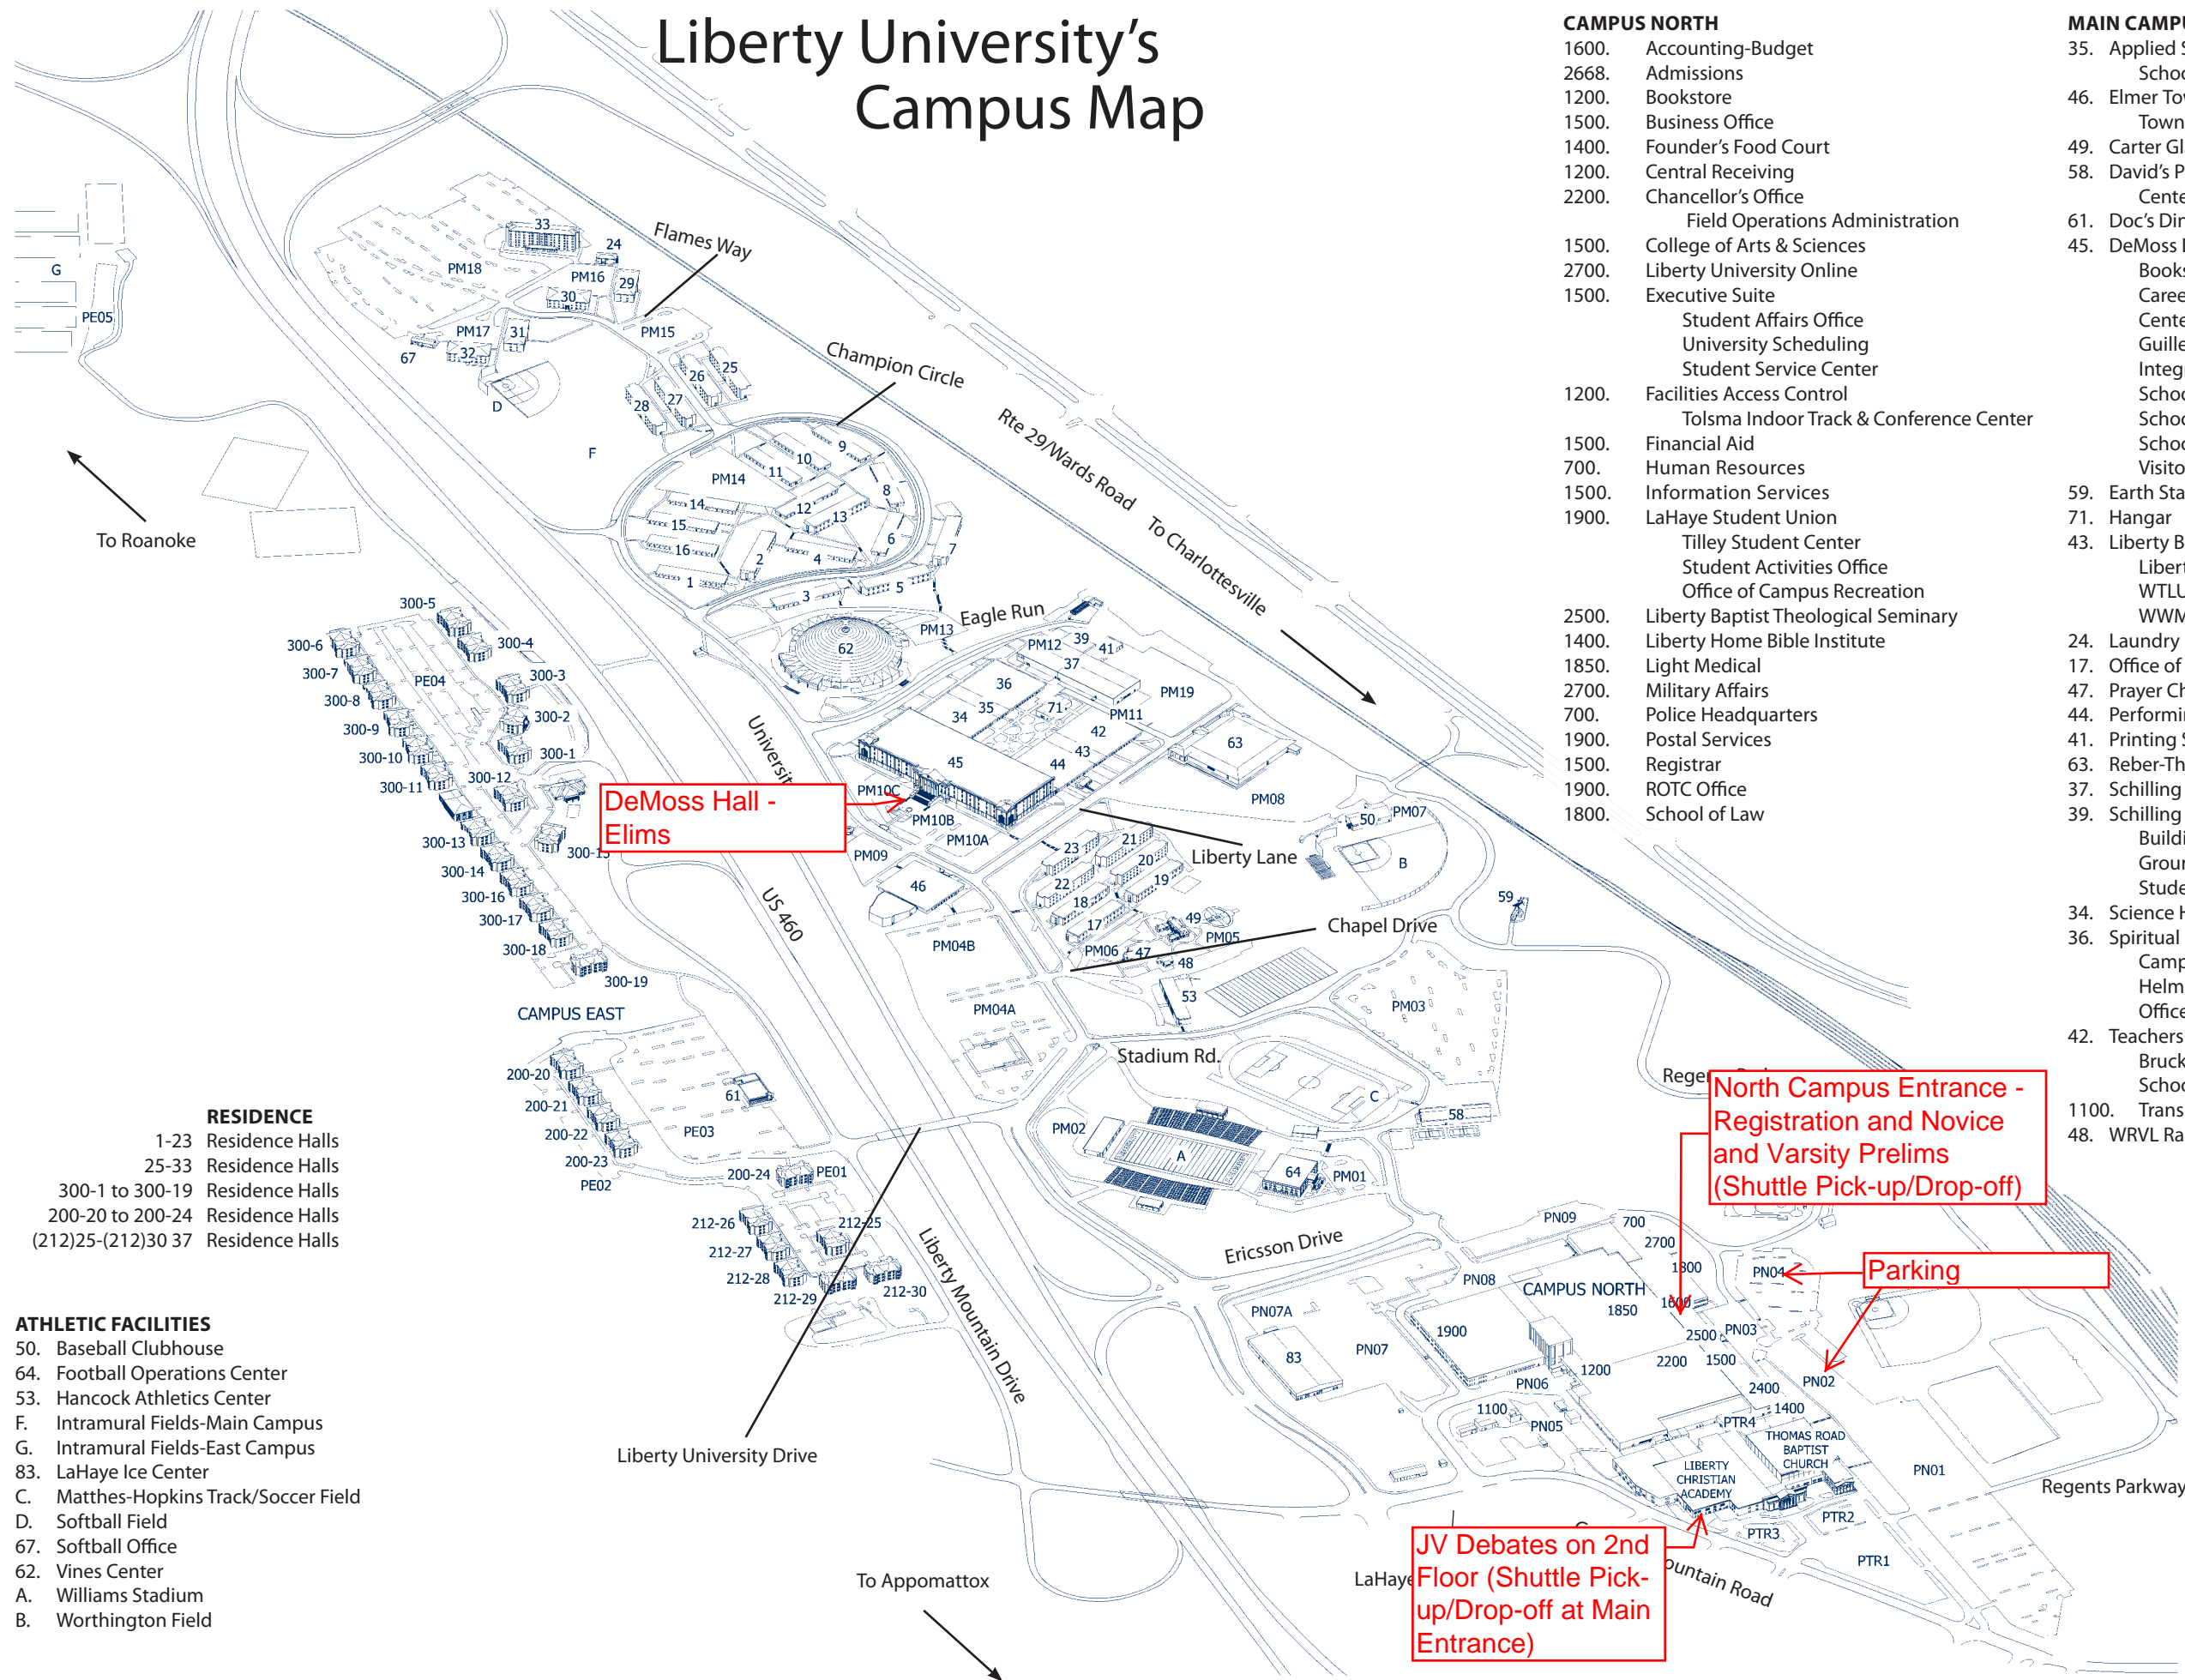

Liberty University's Campus Map

CAMPUS NORTH

1600. Accounting-Budget
2668. Admissions
1200. Bookstore
1500. Business Office
1400. Founder's Food Court
1200. Central Receiving
2200. Chancellor's Office
  - Field Operations Administration
1500. College of Arts & Sciences
2700. Liberty University Online
1500. Executive Suite
  - Student Affairs Office
  - University Scheduling
  - Student Service Center
1200. Facilities Access Control
  - Tolsma Indoor Track & Conference Center
1500. Financial Aid
700. Human Resources
1500. Information Services
1900. LaHaye Student Union
  - Tilley Student Center
  - Student Activities Office
  - Office of Campus Recreation
2500. Liberty Baptist Theological Seminary
1400. Liberty Home Bible Institute
1850. Light Medical
2700. Military Affairs
700. Police Headquarters
1900. Postal Services
1500. Registrar
1900. ROTC Office
1800. School of Law

MAIN CAMPUS

35. Applied Science
  - School of Aeronautics
46. Elmer Towns Religion Hall
  - Towns-Alumni Lecture Hall
49. Carter Glass Mansion
58. David's Place
  - Center For Worship
61. Doc's Diner
45. DeMoss Learning Center
  - Bookstore
  - Career Center
  - Center For Academic Support & Advising Services
  - Guilerman Library
  - Integrated Learning Resource Center (ILRC)
  - School of Business
  - School of Communication
  - School of Engineering & Computational Sciences
  - Visitors Center
59. Earth Station
71. Hangar
43. Liberty Broadcast Network
  - Liberty University Online Studios
  - WTLU Liberty Channel
  - WWMC Radio Station/ 90.9 Light
24. Laundry
17. Office of Student Housing
47. Prayer Chapel
44. Performing Arts
41. Printing Services
63. Reber-Thomas Dining Hall
37. Schilling Center
39. Schilling Annex
  - Building Services
  - Grounds
  - Student Conduct office
34. Science Hall
36. Spiritual Life & Academic Building
  - Campus Pastors
  - Helms School of Government
  - Office of Student Leadership
42. Teachers Education
  - Bruckner Learning Center
  - School of Education
1100. Transportation Shop
48. WRVL Radio Station

RESIDENCE

- 1-23 Residence Halls
- 25-33 Residence Halls
- 300-1 to 300-19 Residence Halls
- 200-20 to 200-24 Residence Halls
- (212)25-(212)30 37 Residence Halls

ATHLETIC FACILITIES

50. Baseball Clubhouse
64. Football Operations Center
53. Hancock Athletics Center
- F. Intramural Fields-Main Campus
- G. Intramural Fields-East Campus
83. LaHaye Ice Center
- C. Matthes-Hopkins Track/Soccer Field
- D. Softball Field
67. Softball Office
62. Vines Center
- A. Williams Stadium
- B. Worthington Field