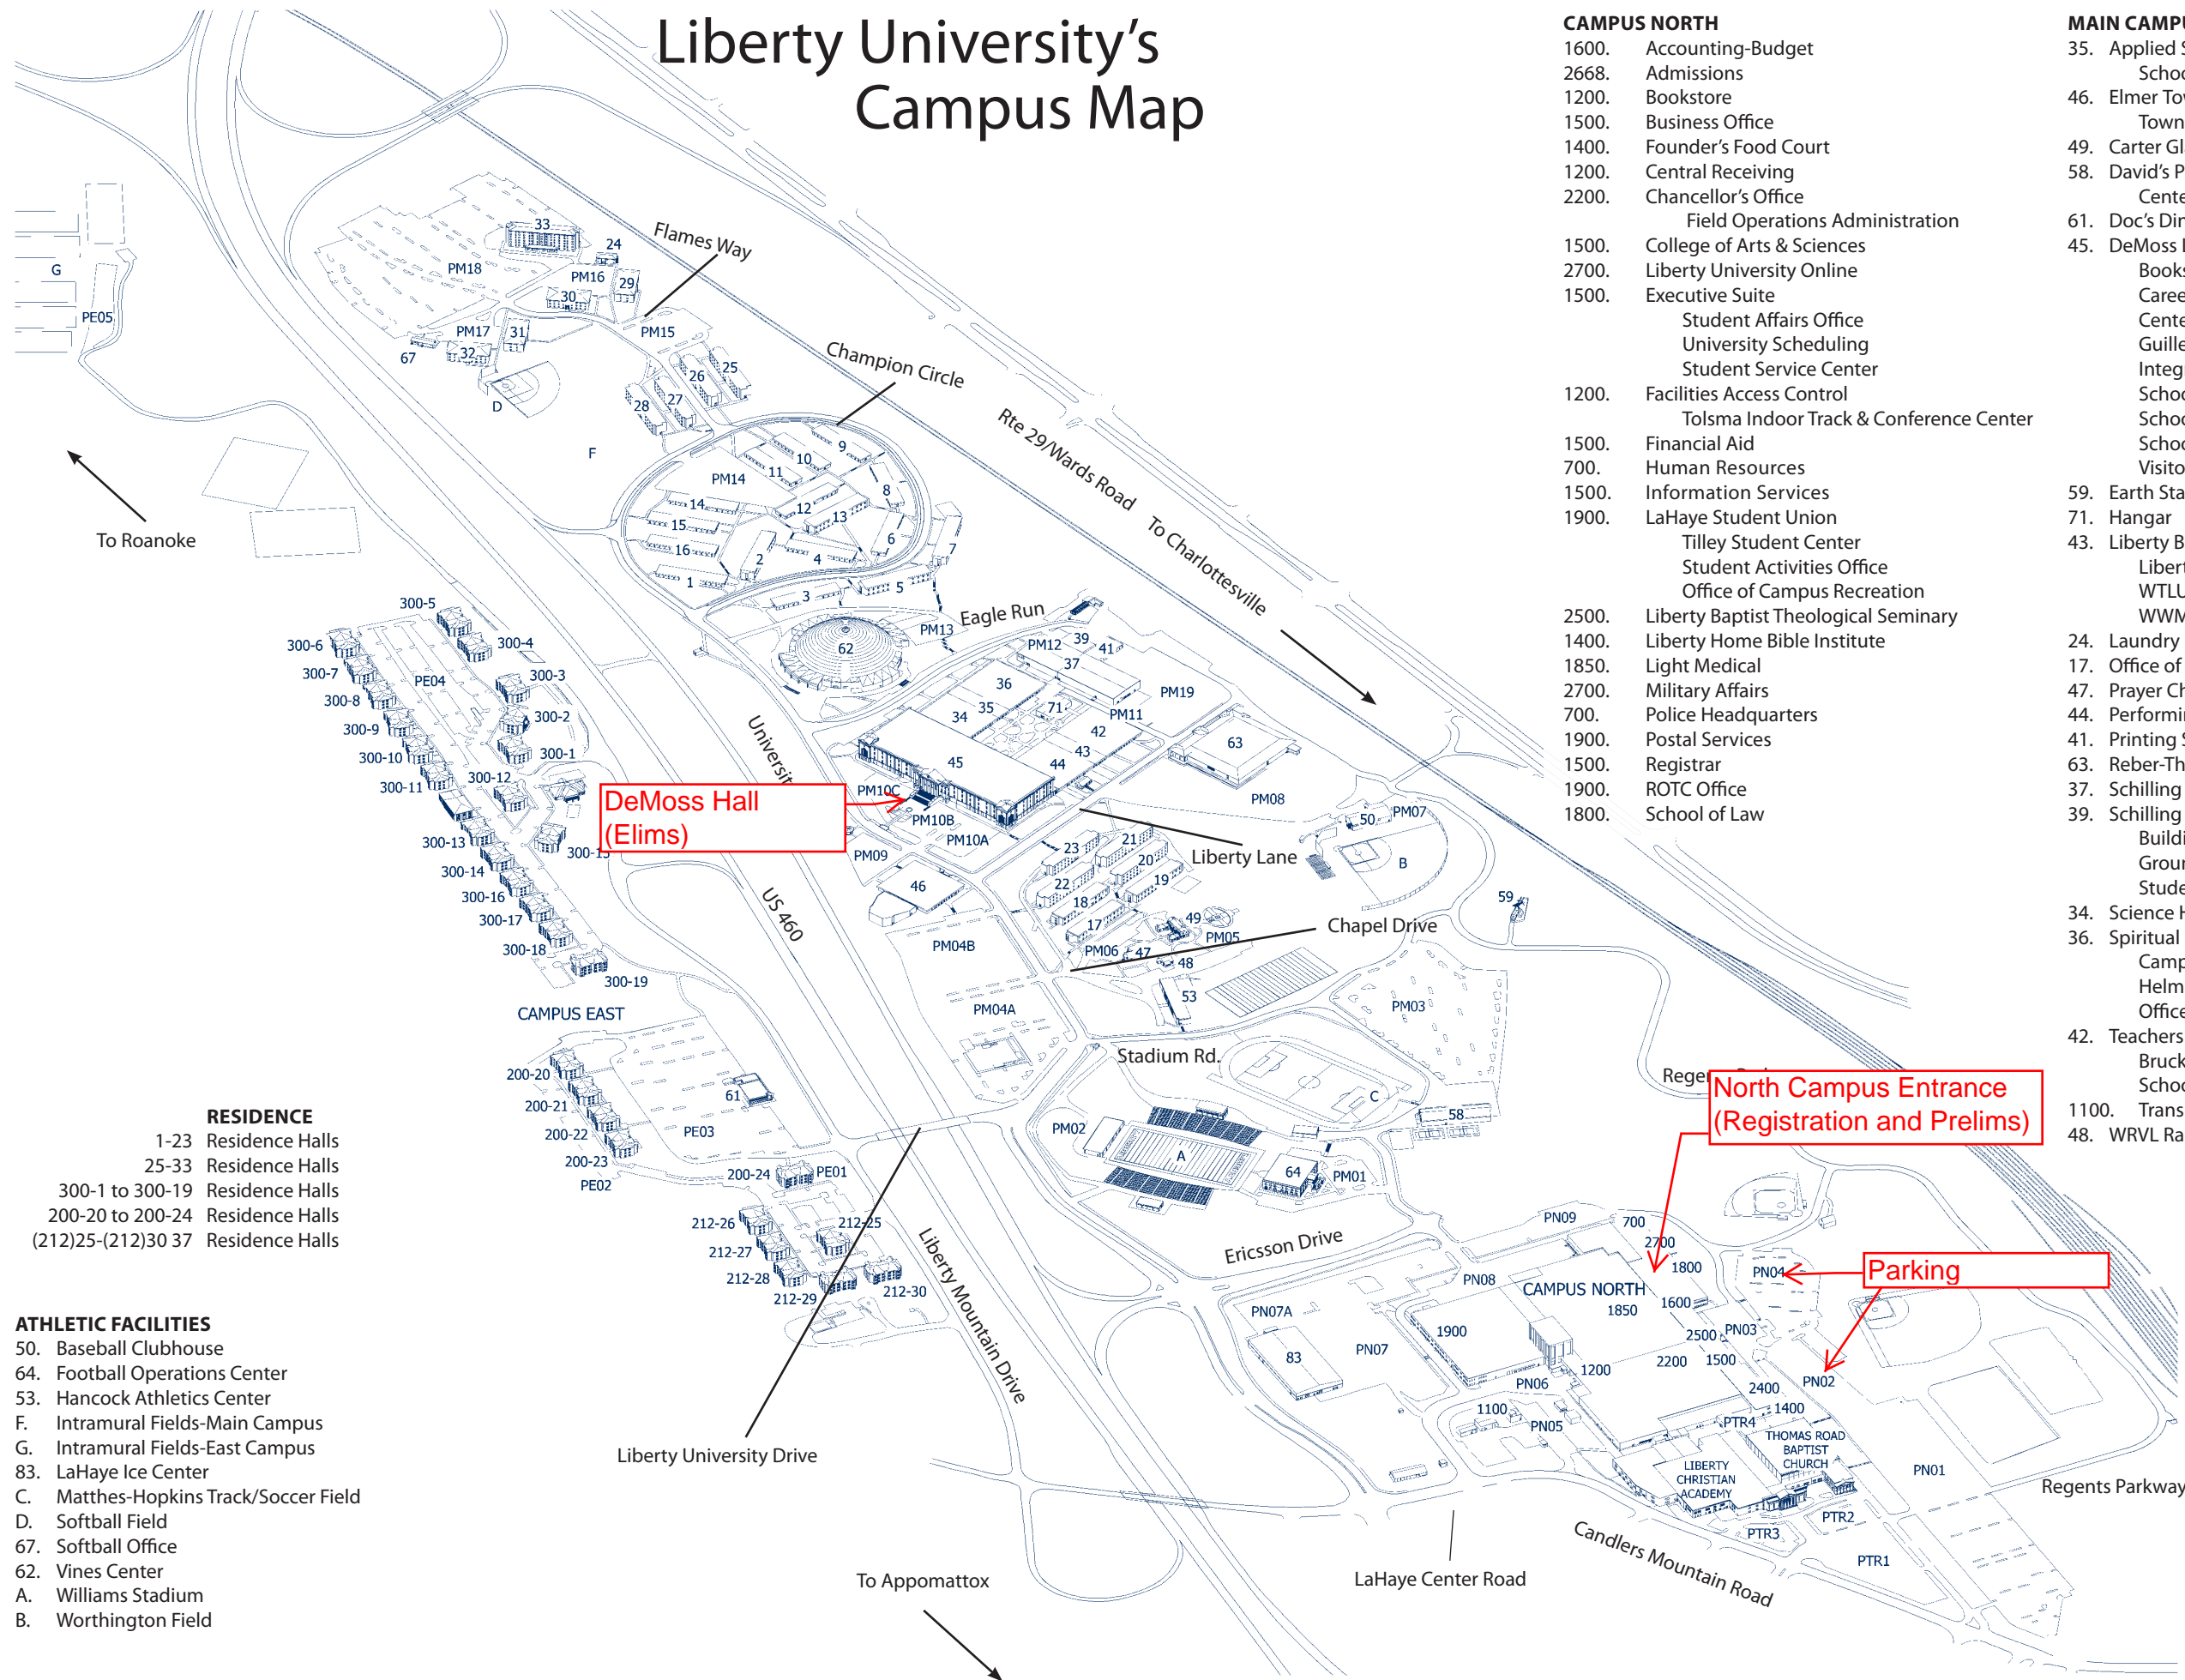

Liberty University's Campus Map

CAMPUS NORTH

1600. Accounting-Budget
2668. Admissions
1200. Bookstore
1500. Business Office
1400. Founder's Food Court
1200. Central Receiving
2200. Chancellor's Office
- Field Operations Administration
1500. College of Arts & Sciences
2700. Liberty University Online
1500. Executive Suite
- Student Affairs Office
- University Scheduling
- Student Service Center
1200. Facilities Access Control
- Tolsma Indoor Track & Conference Center
1500. Financial Aid
700. Human Resources
1500. Information Services
1900. LaHaye Student Union
- Tilley Student Center
- Student Activities Office
- Office of Campus Recreation
2500. Liberty Baptist Theological Seminary
1400. Liberty Home Bible Institute
1850. Light Medical
2700. Military Affairs
700. Police Headquarters
1900. Postal Services
1500. Registrar
1900. ROTC Office
1800. School of Law

MAIN CAMPUS

35. Applied Science
- School of Aeronautics
46. Elmer Towns Religion Hall
- Towns-Alumni Lecture Hall
49. Carter Glass Mansion
58. David's Place
- Center For Worship
61. Doc's Diner
45. DeMoss Learning Center
- Bookstore
- Career Center
- Center For Academic Support & Advising Services
- Guilerman Library
- Integrated Learning Resource Center (ILRC)
- School of Business
- School of Communication
- School of Engineering & Computational Sciences
- Visitors Center
59. Earth Station
71. Hangar
43. Liberty Broadcast Network
- Liberty University Online Studios
- WTLU Liberty Channel
- WWMC Radio Station/ 90.9 Light
24. Laundry
17. Office of Student Housing
47. Prayer Chapel
44. Performing Arts
41. Printing Services
63. Reber-Thomas Dining Hall
37. Schilling Center
39. Schilling Annex
- Building Services
- Grounds
- Student Conduct office
34. Science Hall
36. Spiritual Life & Academic Building
- Campus Pastors
- Helms School of Government
- Office of Student Leadership
42. Teachers Education
- Bruckner Learning Center
- School of Education
1100. Transportation Shop
48. WRVL Radio Station

RESIDENCE

- 1-23 Residence Halls
- 25-33 Residence Halls
- 300-1 to 300-19 Residence Halls
- 200-20 to 200-24 Residence Halls
- (212)25-(212)30 37 Residence Halls

ATHLETIC FACILITIES

50. Baseball Clubhouse
64. Football Operations Center
53. Hancock Athletics Center
- F. Intramural Fields-Main Campus
- G. Intramural Fields-East Campus
83. LaHaye Ice Center
- C. Matthes-Hopkins Track/Soccer Field
- D. Softball Field
67. Softball Office
62. Vines Center
- A. Williams Stadium
- B. Worthington Field