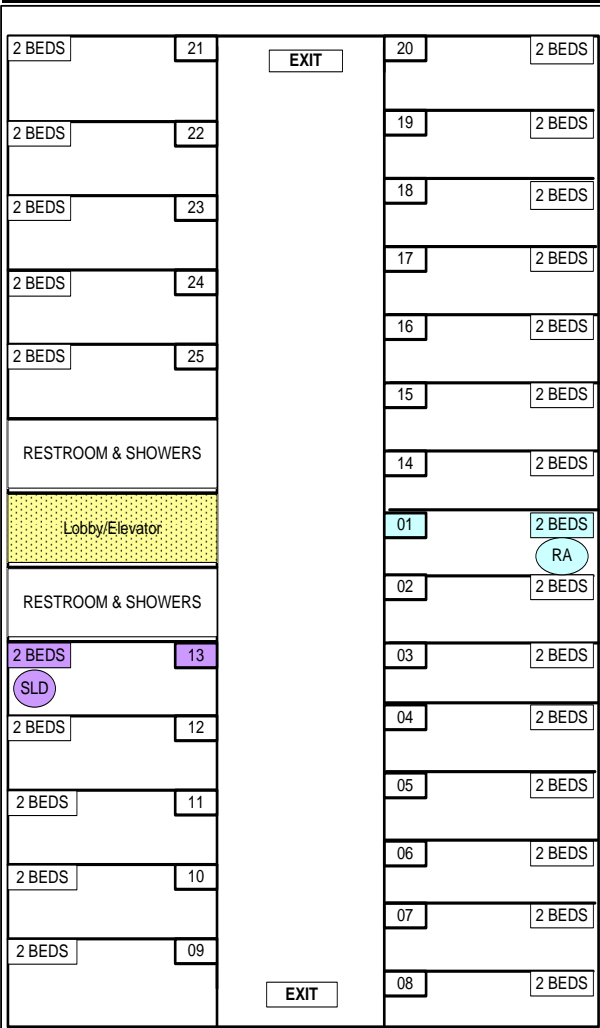

Sample Residence Hall Diagram