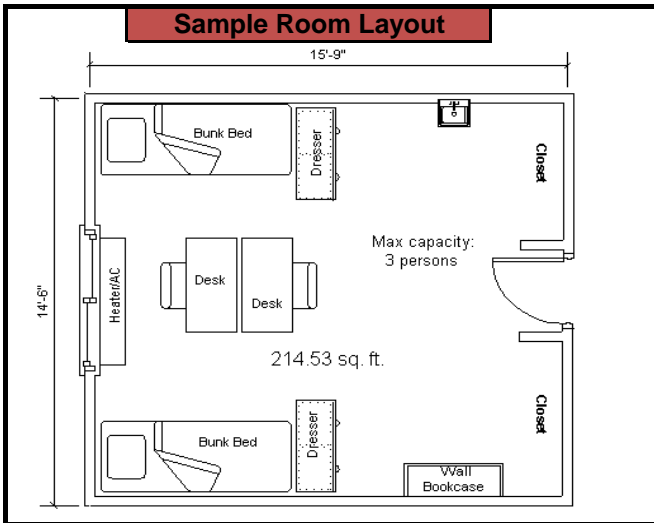

# Traditional Residence Halls- Circle and Hill

Note: AC Units in some Residence Halls are above the door.

Residence Halls
Circle: 1-16
Hill: 17-23

Furnishings
1 - desk, chair, bed, and dresser per person
Bed capacity - 2-3

# Traditional Residence Hall M33

**Residence Hall**  
M33

**Furnishings**  
1 - desk, chair, and bed per person  
1 Dresser and 1 Trundle Dresser per room  
Bed capacity - 2

## Ammenities

1 - desk, chair, bed, dresser per person

Bed Capacity - 2

Each room has a private bathroom

Furnished Common Living Area