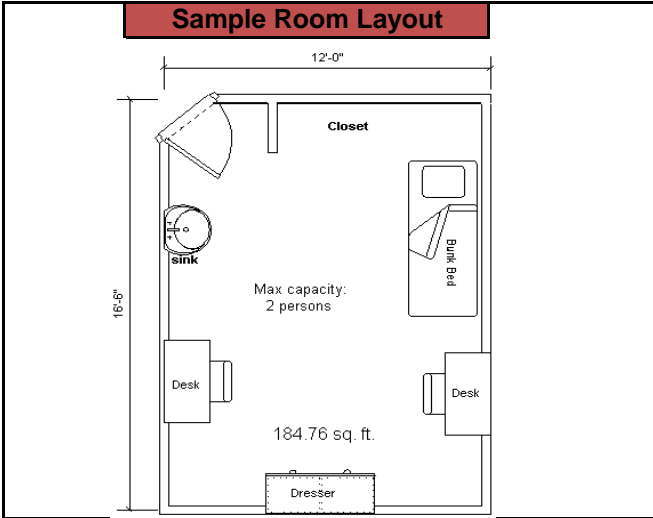

# Traditional Residence Halls- Circle and Hill

Note: AC Units in some Residence Halls are above the door.

Residence Halls
Circle: 1-16
Hill: 17-23

Furnishings
1 - desk, chair, bed, and dresser per person
Bed capacity - 2-3

# Traditional Residence Hall M33

**Residence Hall**  
M33

**Furnishings**  
1 - desk, chair, and bed per person  
1 Dresser and 1 Trundle Dresser per room  
Bed capacity - 2

## Ammenities

1 - desk, chair, bed, dresser per person

Bed Capacity - 2

Each room has a private bathroom

Furnished Common Living Area