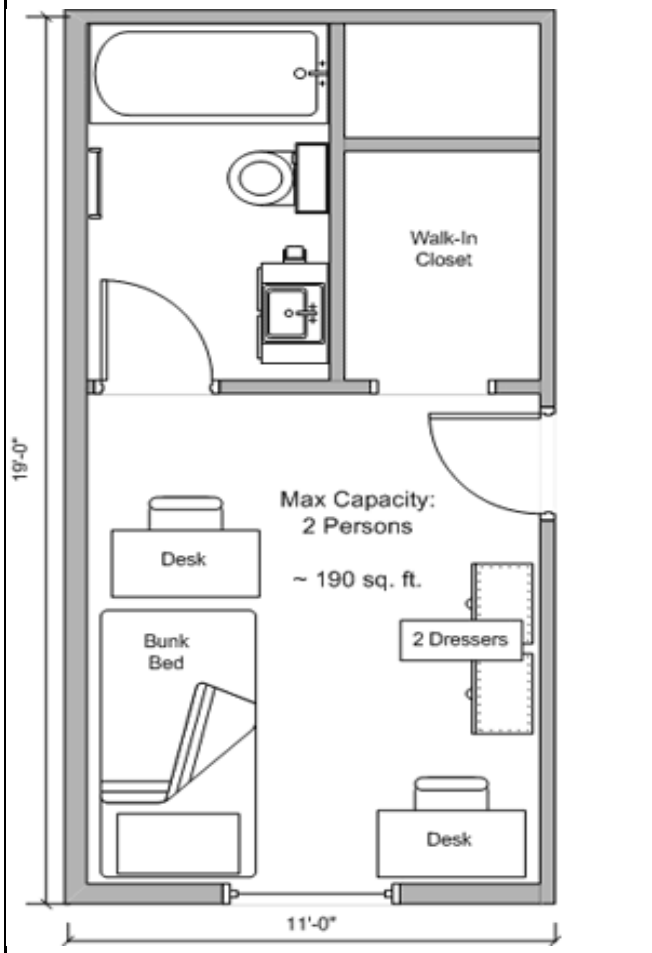

Campus East Apartments

Sample Room Layout