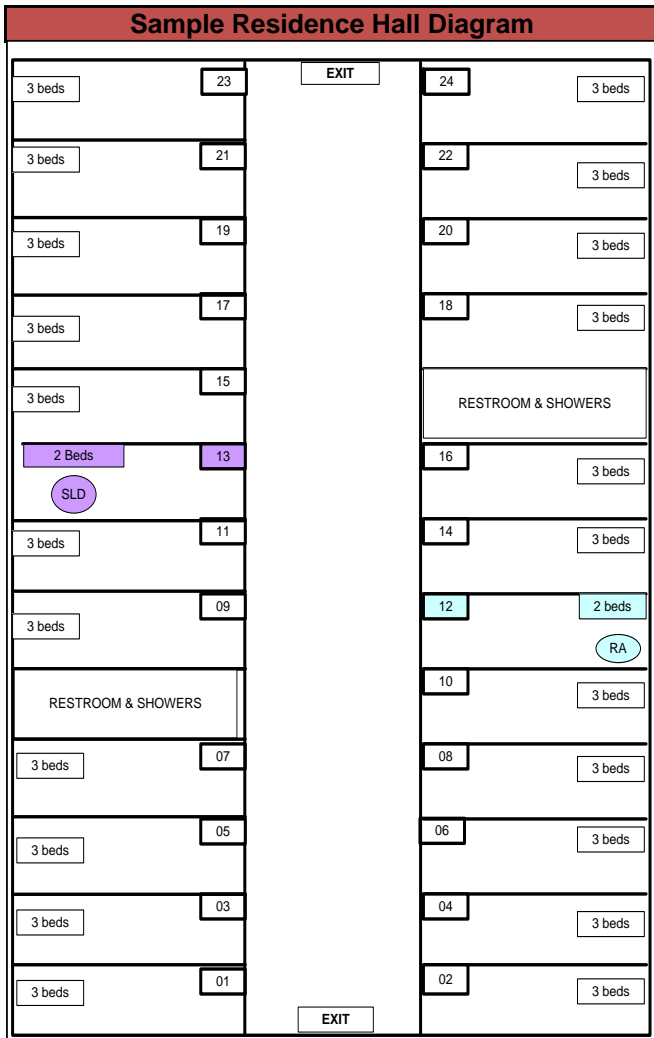

# Traditional Residence Halls- Circle and Hill

Note: AC Units in some Residence Halls are above the door.

Residence Halls
Circle: 1-16
Hill: 17-23

Furnishings
1 - desk, chair, bed, and dresser per person
Bed capacity - 2-3

# Traditional Residence Hall M33

**Residence Hall**  
M33

**Furnishings**  
1 - desk, chair, and bed per person  
1 Dresser and 1 Trundle Dresser per room  
Bed capacity - 2